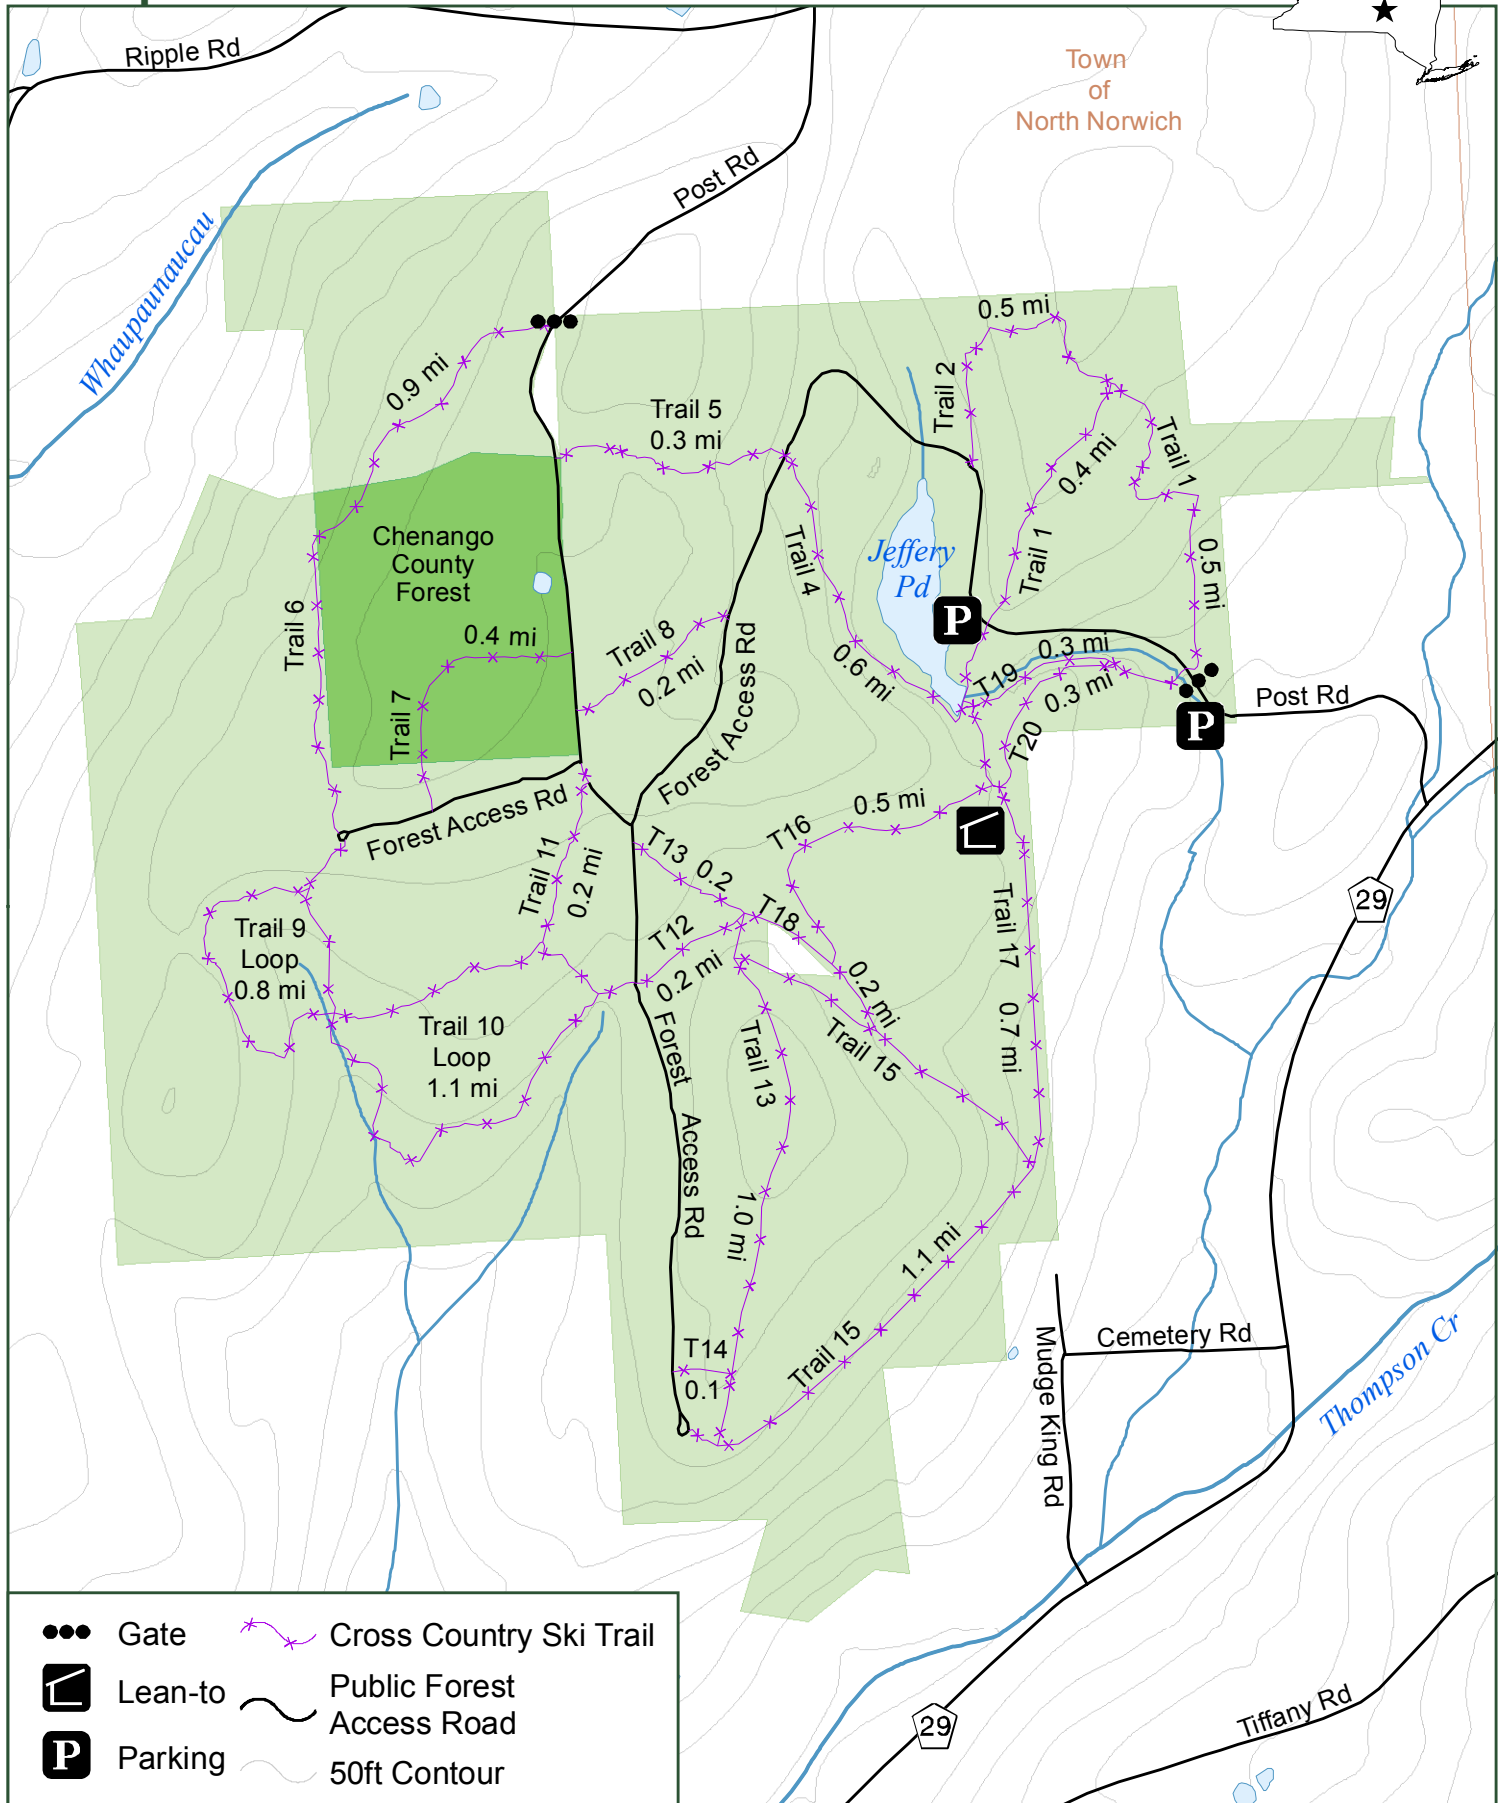

Whaupanaucou State Forest

| | | | |
|--|---------|--|---------------------------|
| | Gate | | Cross Country Ski Trail |
| | Lean-to | | Public Forest Access Road |
| | Parking | | 50ft Contour |