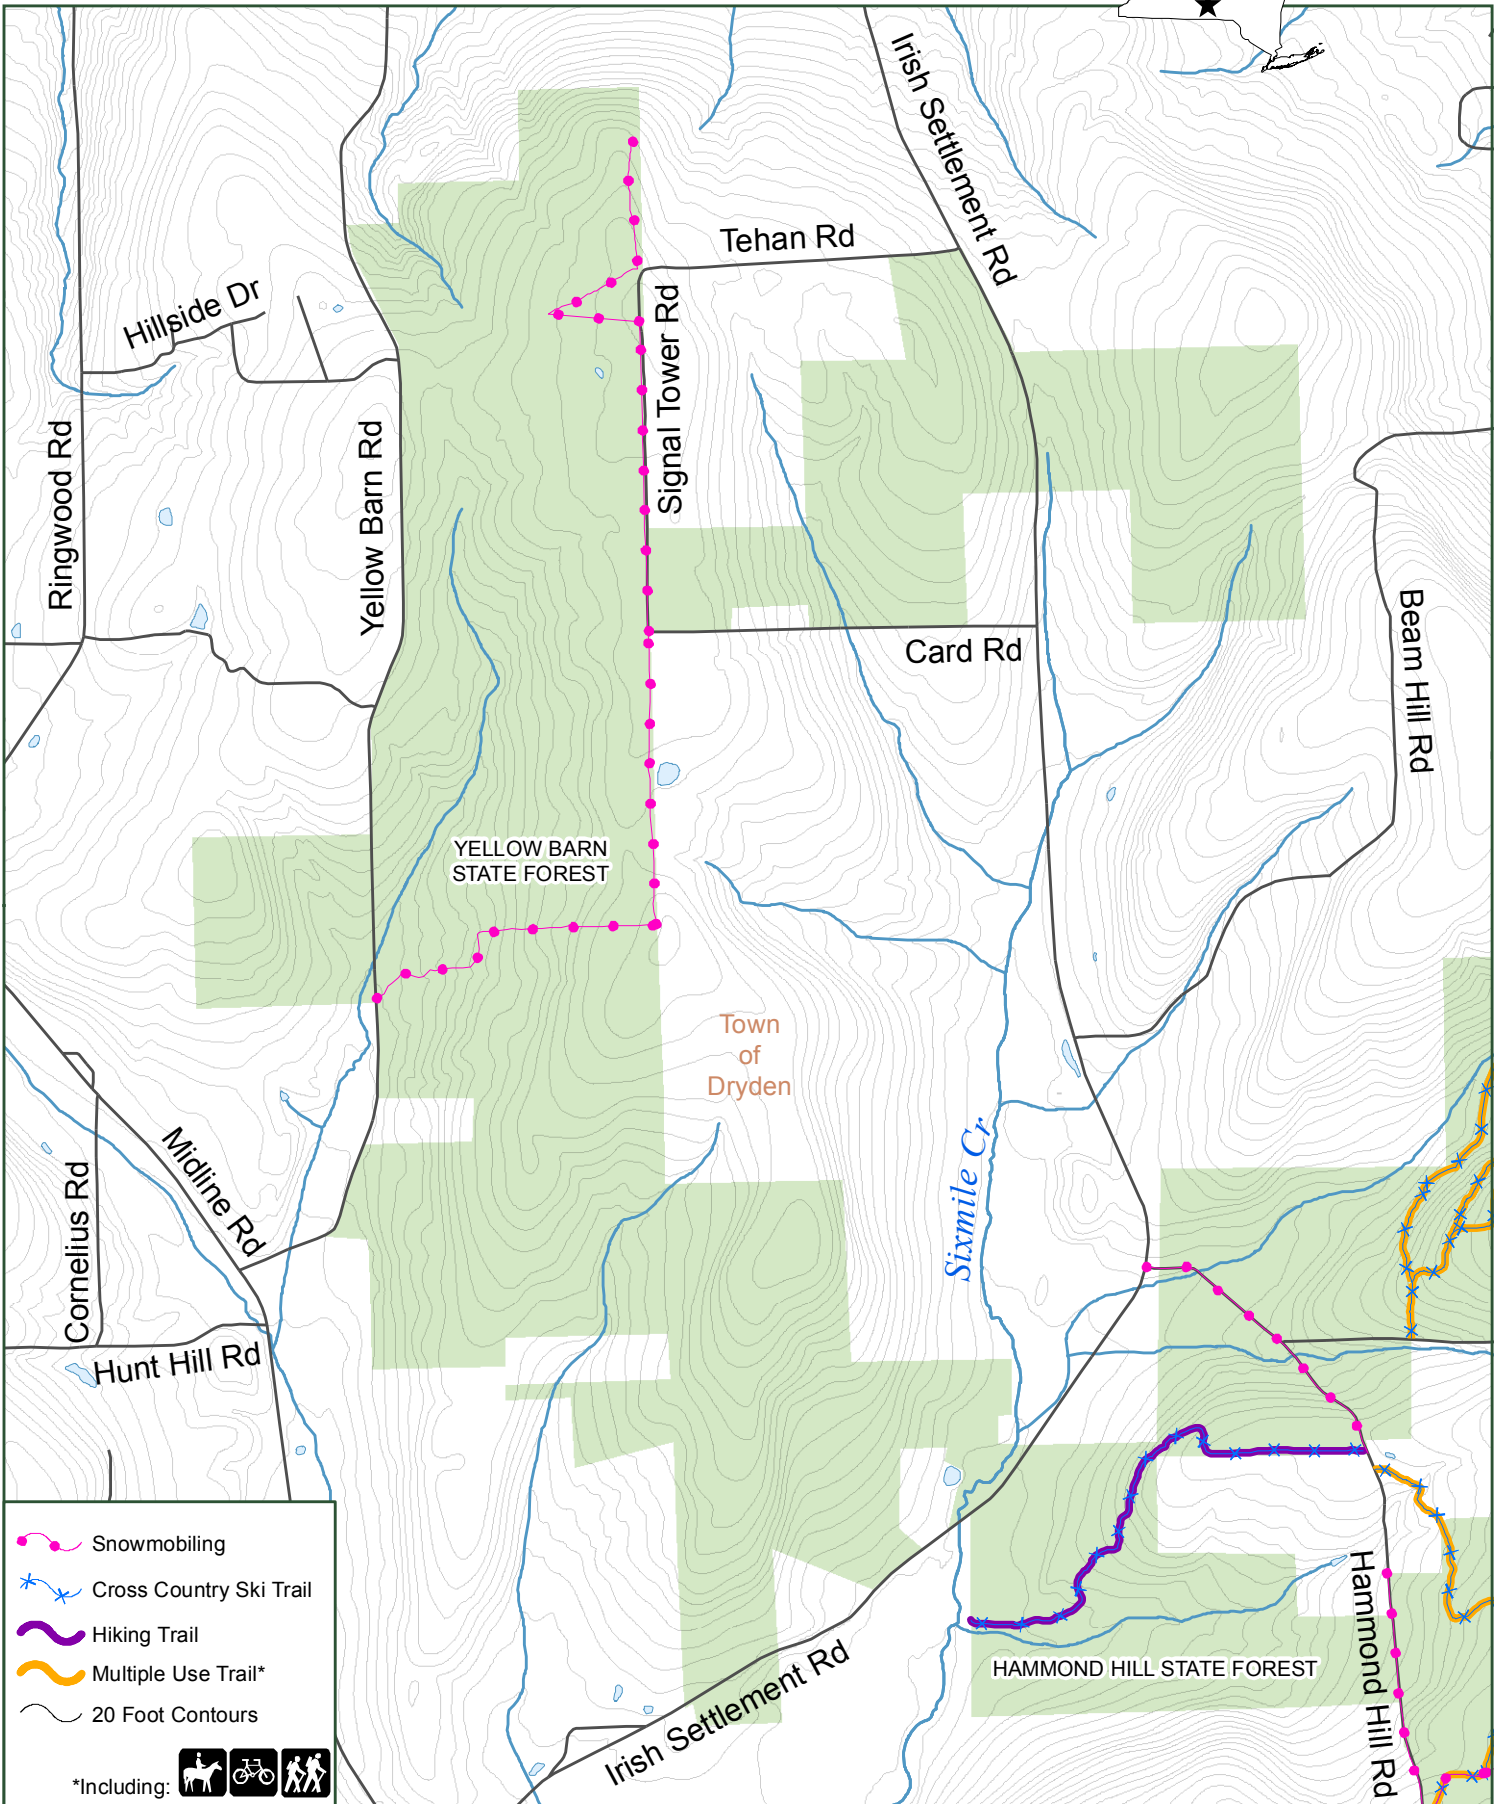

# Yellow Barn State Forest

—●— Snowmobiling  
—\*— Cross Country Ski Trail  
— Hiking Trail  
— Multiple Use Trail\*  
— 20 Foot Contours

\*Including: