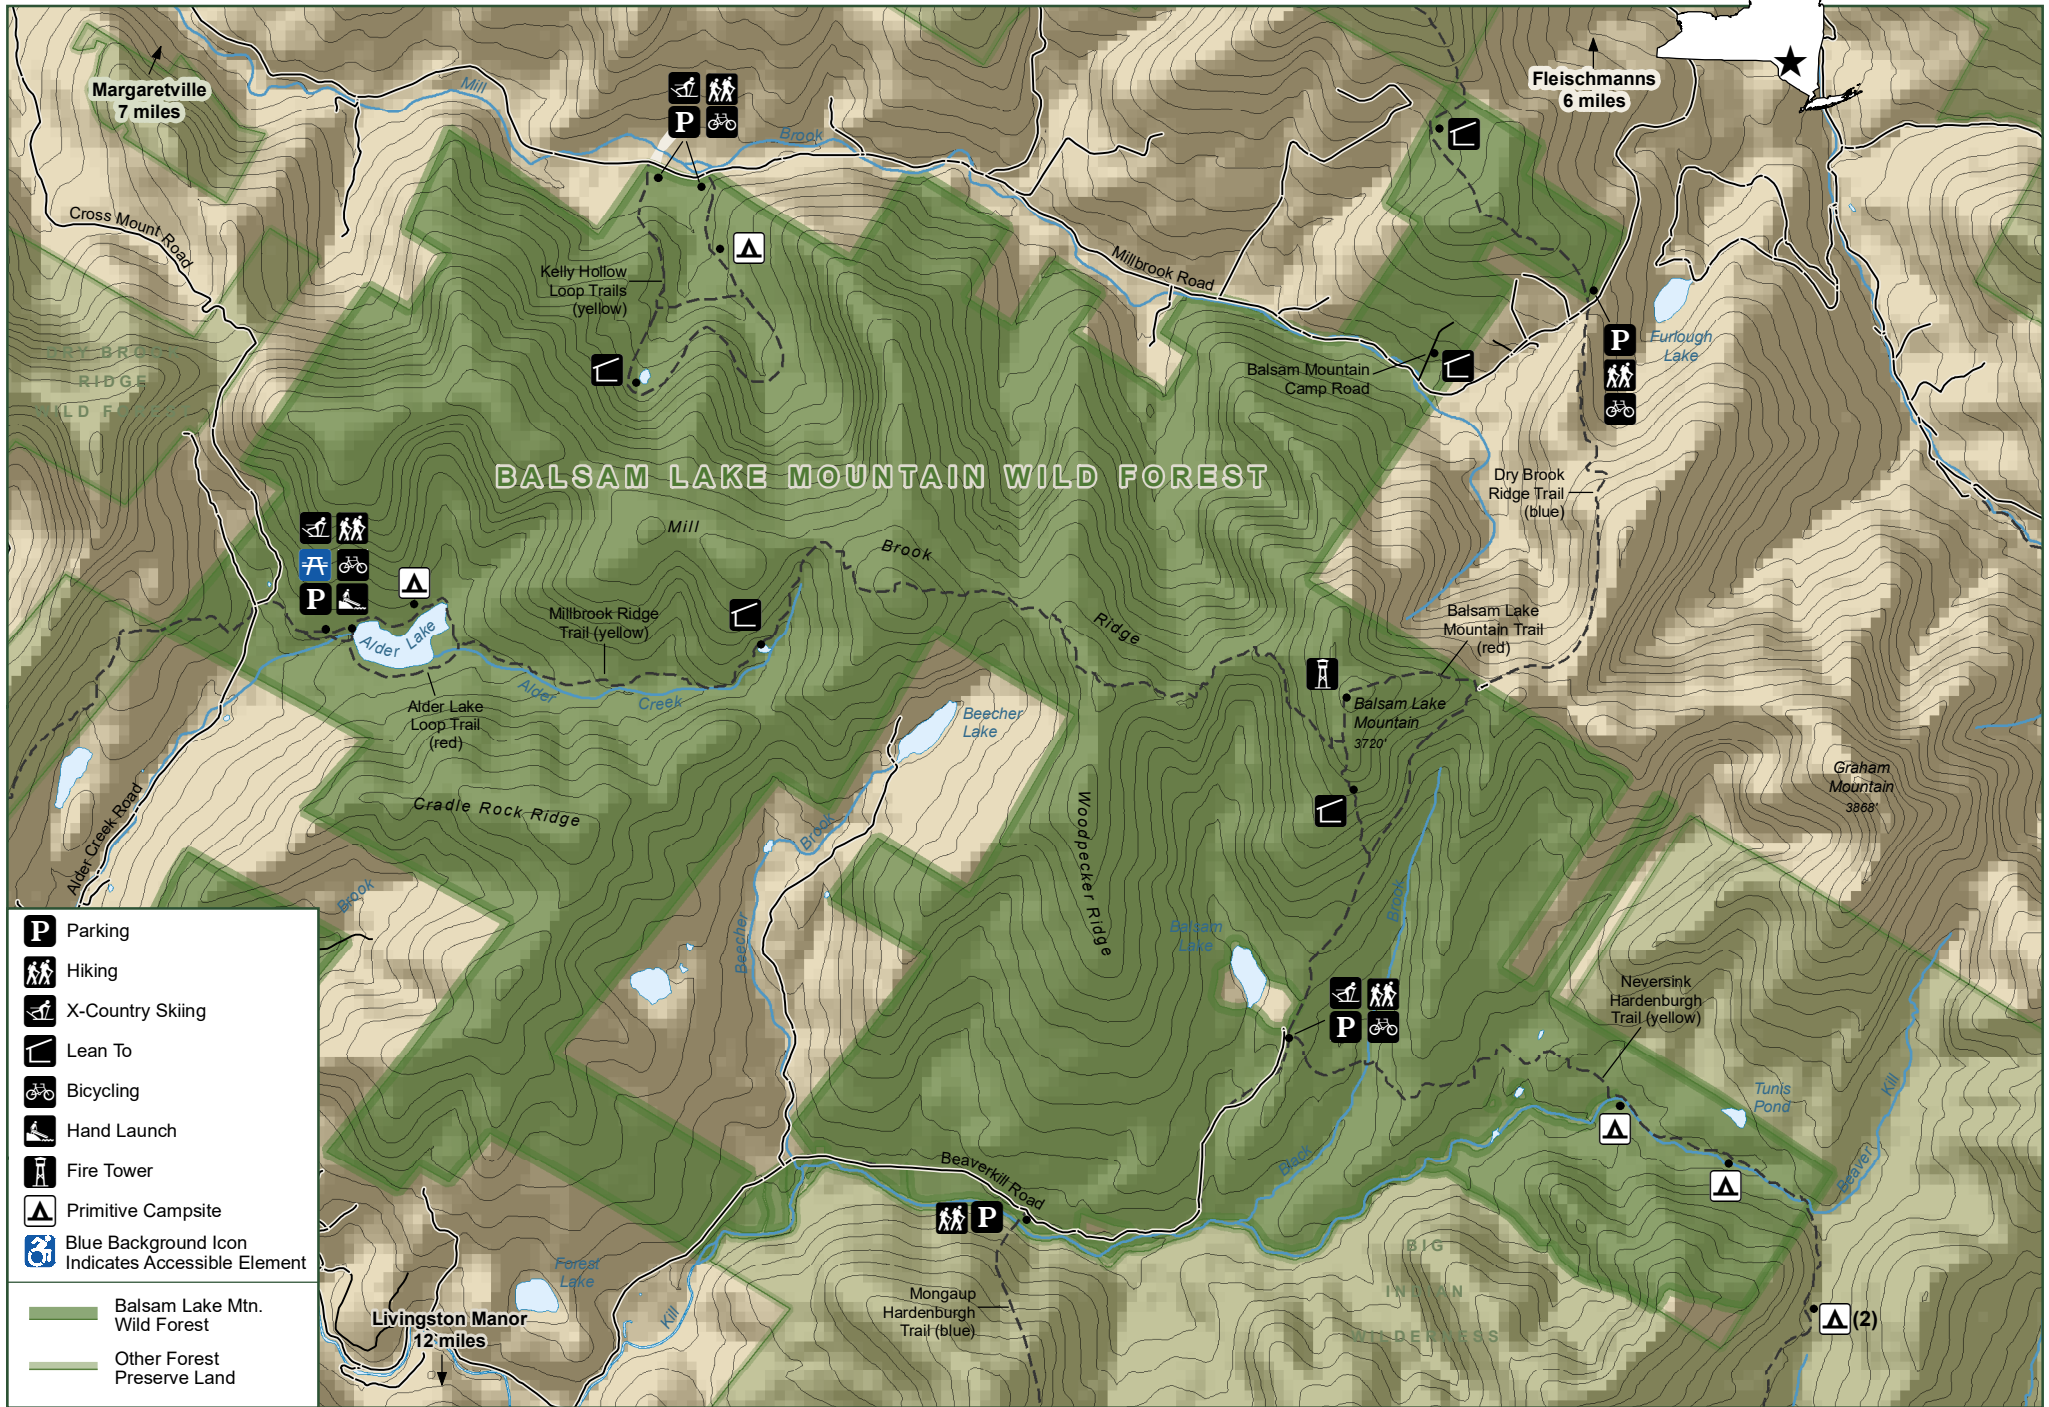

# Balsam Lake Mountain Wild Forest

- Parking
- Hiking
- X-Country Skiing
- Lean To
- Bicycling
- Hand Launch
- Fire Tower
- Primitive Campsite
- Blue Background Icon Indicates Accessible Element

- Balsam Lake Mtn. Wild Forest
- Other Forest Preserve Land