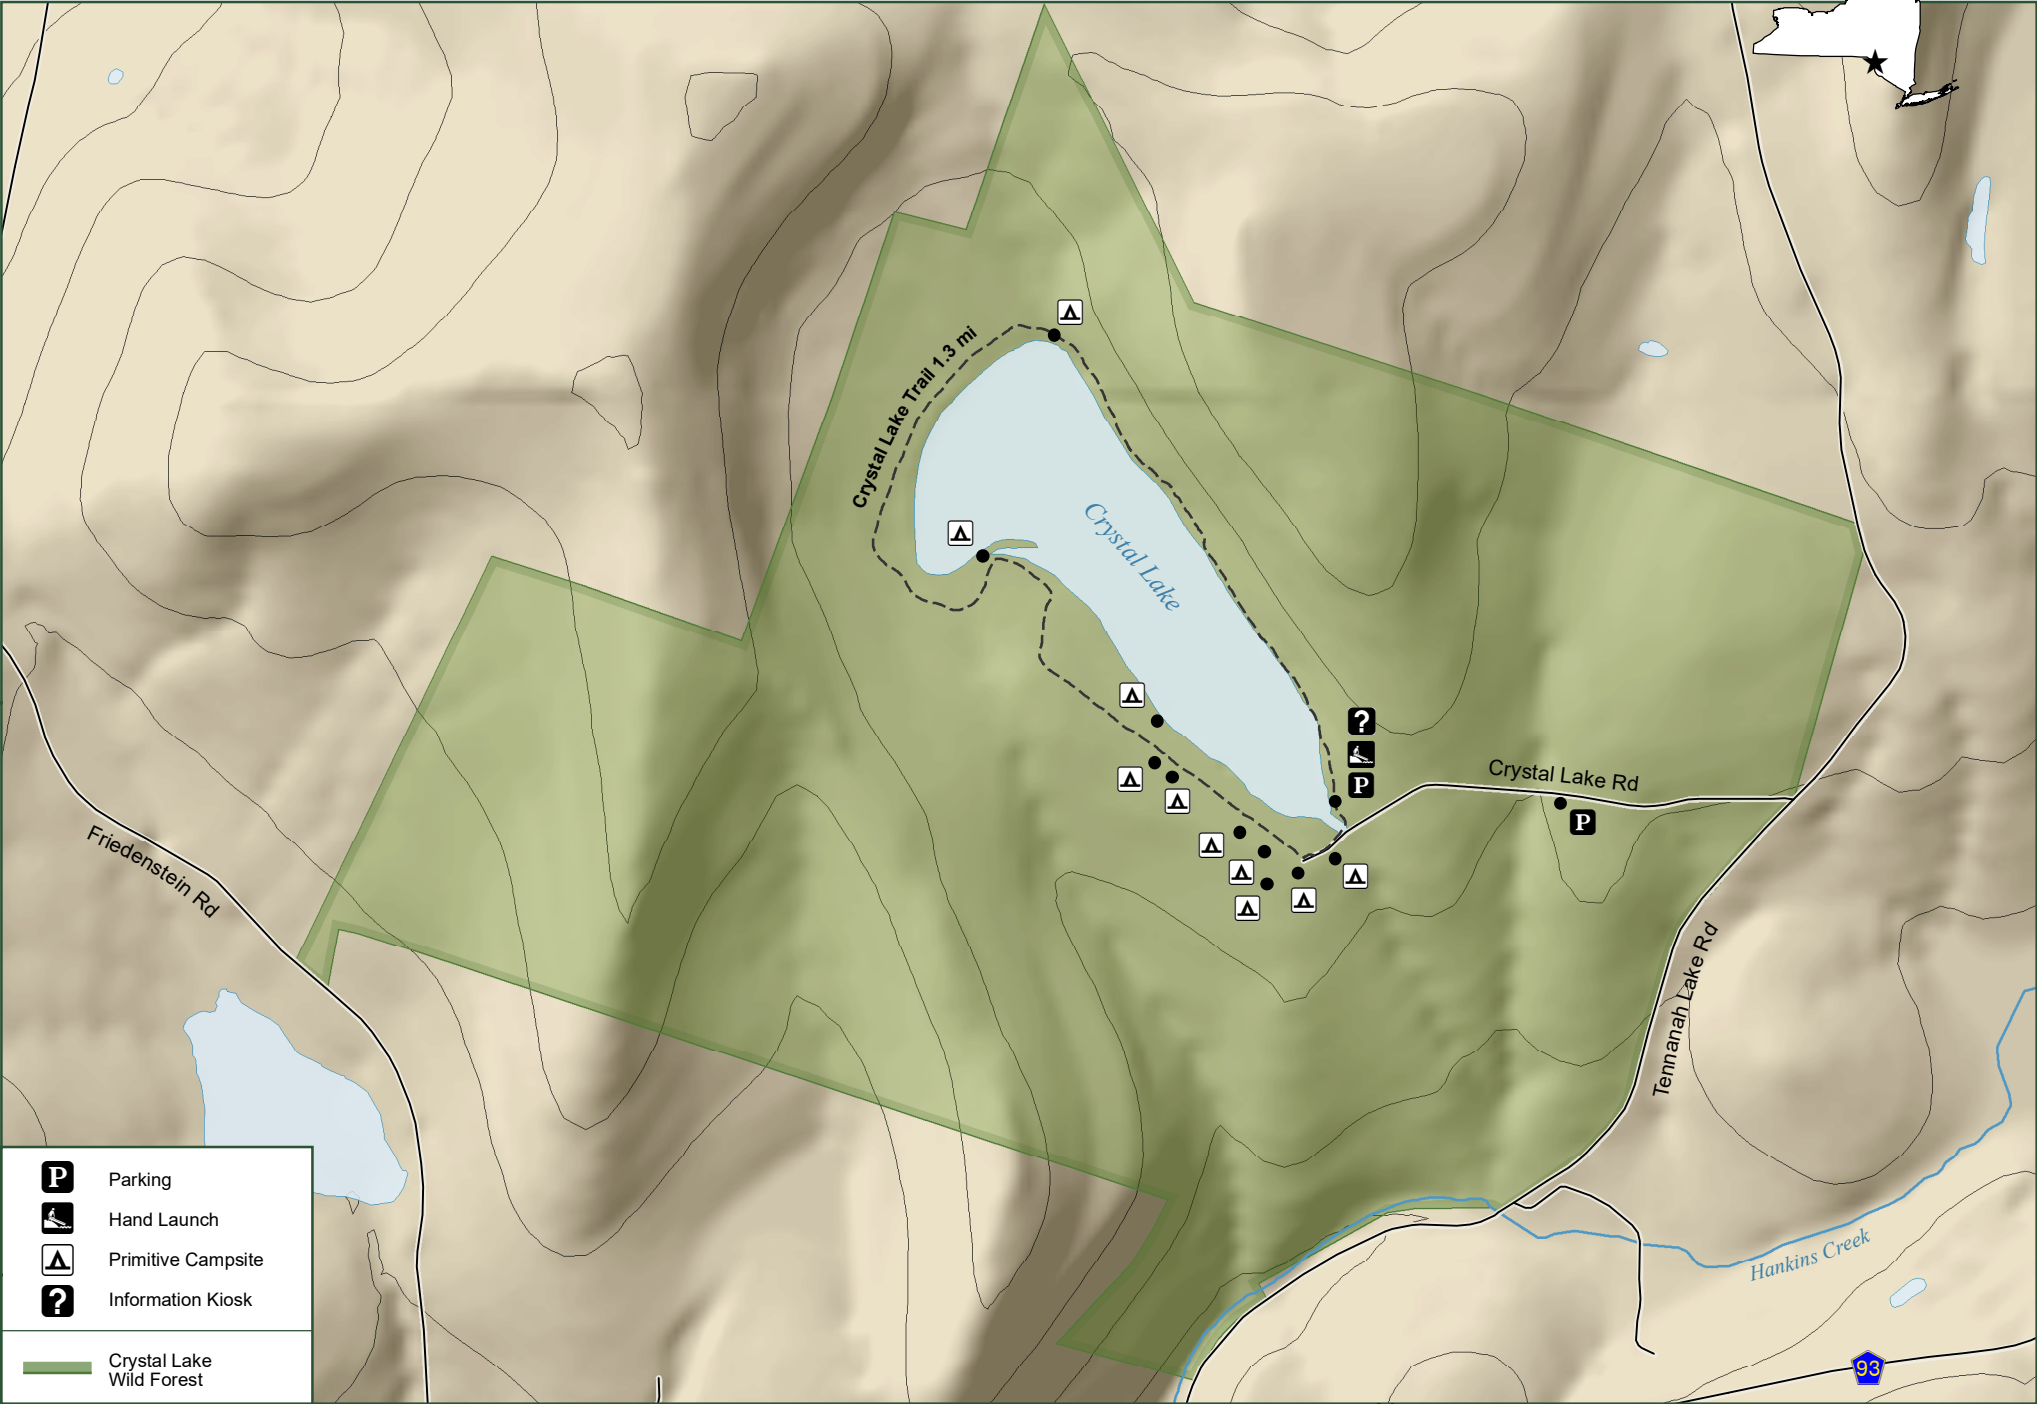

# Crystal Lake Wild Forest

	Parking
	Hand Launch
	Primitive Campsite
	Information Kiosk
	Crystal Lake Wild Forest