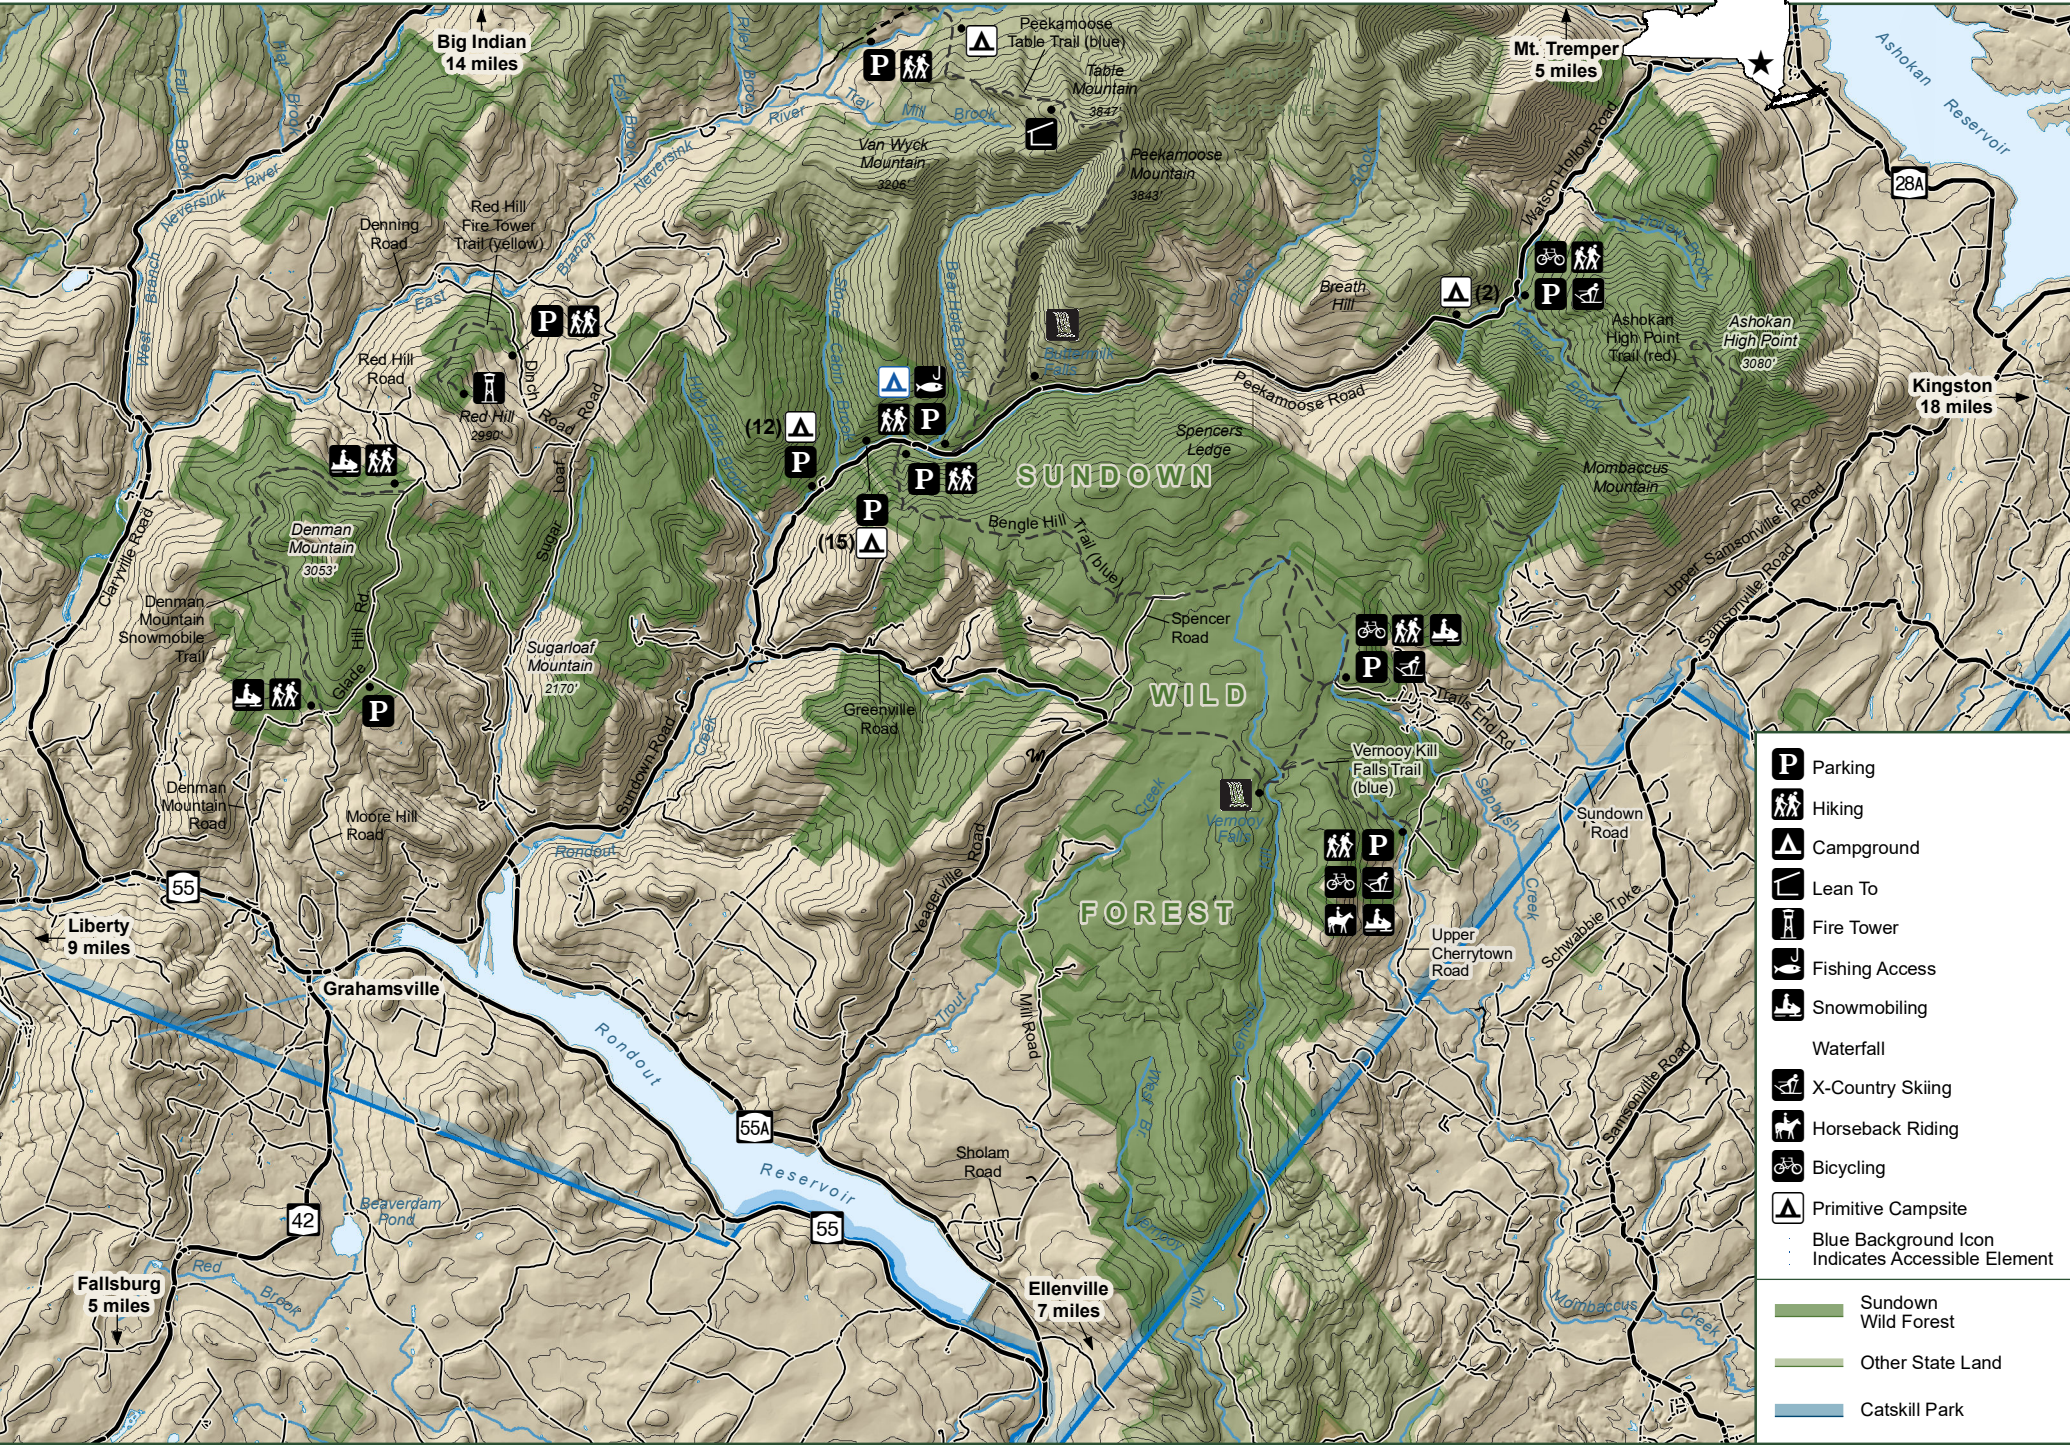

# Sundown Wild Forest

|  |                              |
|--|------------------------------|
|  | Parking                      |
|  | Hiking                       |
|  | Campground                   |
|  | Lean To                      |
|  | Fire Tower                   |
|  | Fishing Access               |
|  | Snowmobiling                 |
|  | Waterfall                    |
|  | X-Country Skiing             |
|  | Horseback Riding             |
|  | Bicycling                    |
|  | Primitive Campsite           |
|  | Blue Background Icon         |
|  | Indicates Accessible Element |
|  | Sundown Wild Forest          |
|  | Other State Land             |
|  | Catskill Park                |