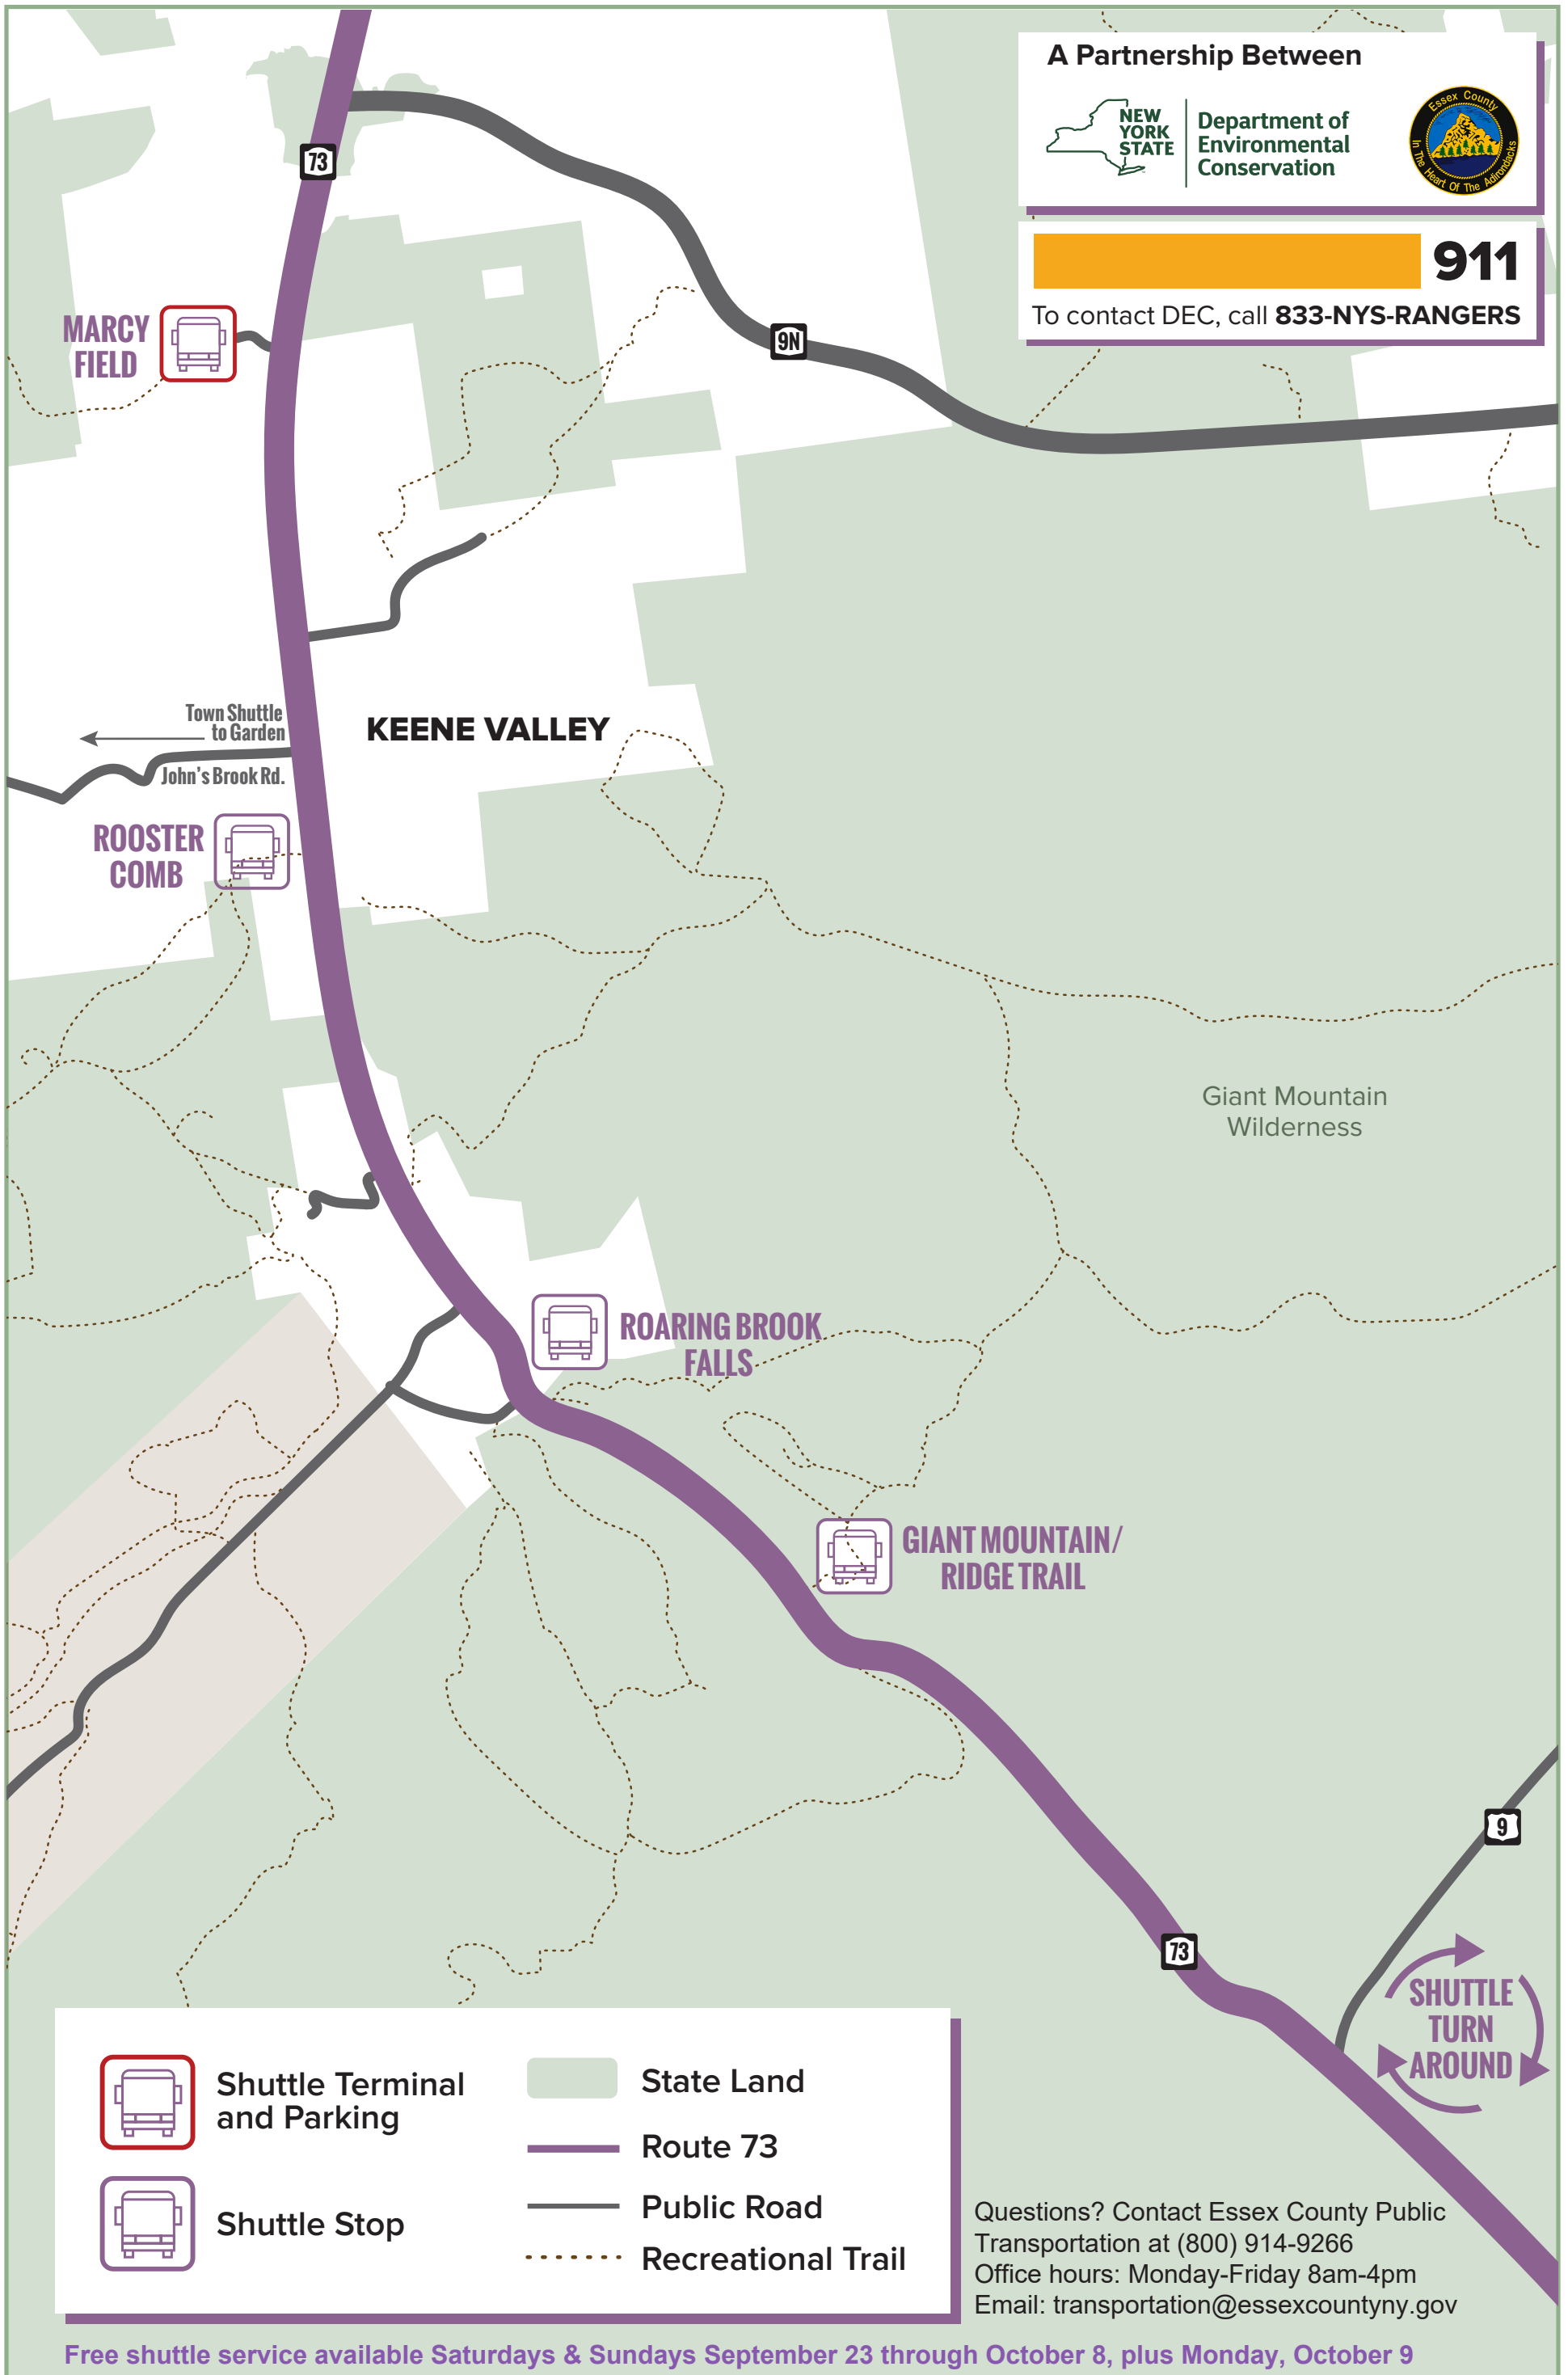

2023 ROUTE 73 HIKER SHUTTLE

A Partnership Between

Department of Environmental Conservation

911
To contact DEC, call **833-NYS-RANGERS**

	Shuttle Terminal and Parking		State Land
	Shuttle Stop		Route 73
			Public Road
			Recreational Trail

Questions? Contact Essex County Public Transportation at (800) 914-9266
Office hours: Monday-Friday 8am-4pm
Email: transportation@essexcountyny.gov

Free shuttle service available Saturdays & Sundays September 23 through October 8, plus Monday, October 9