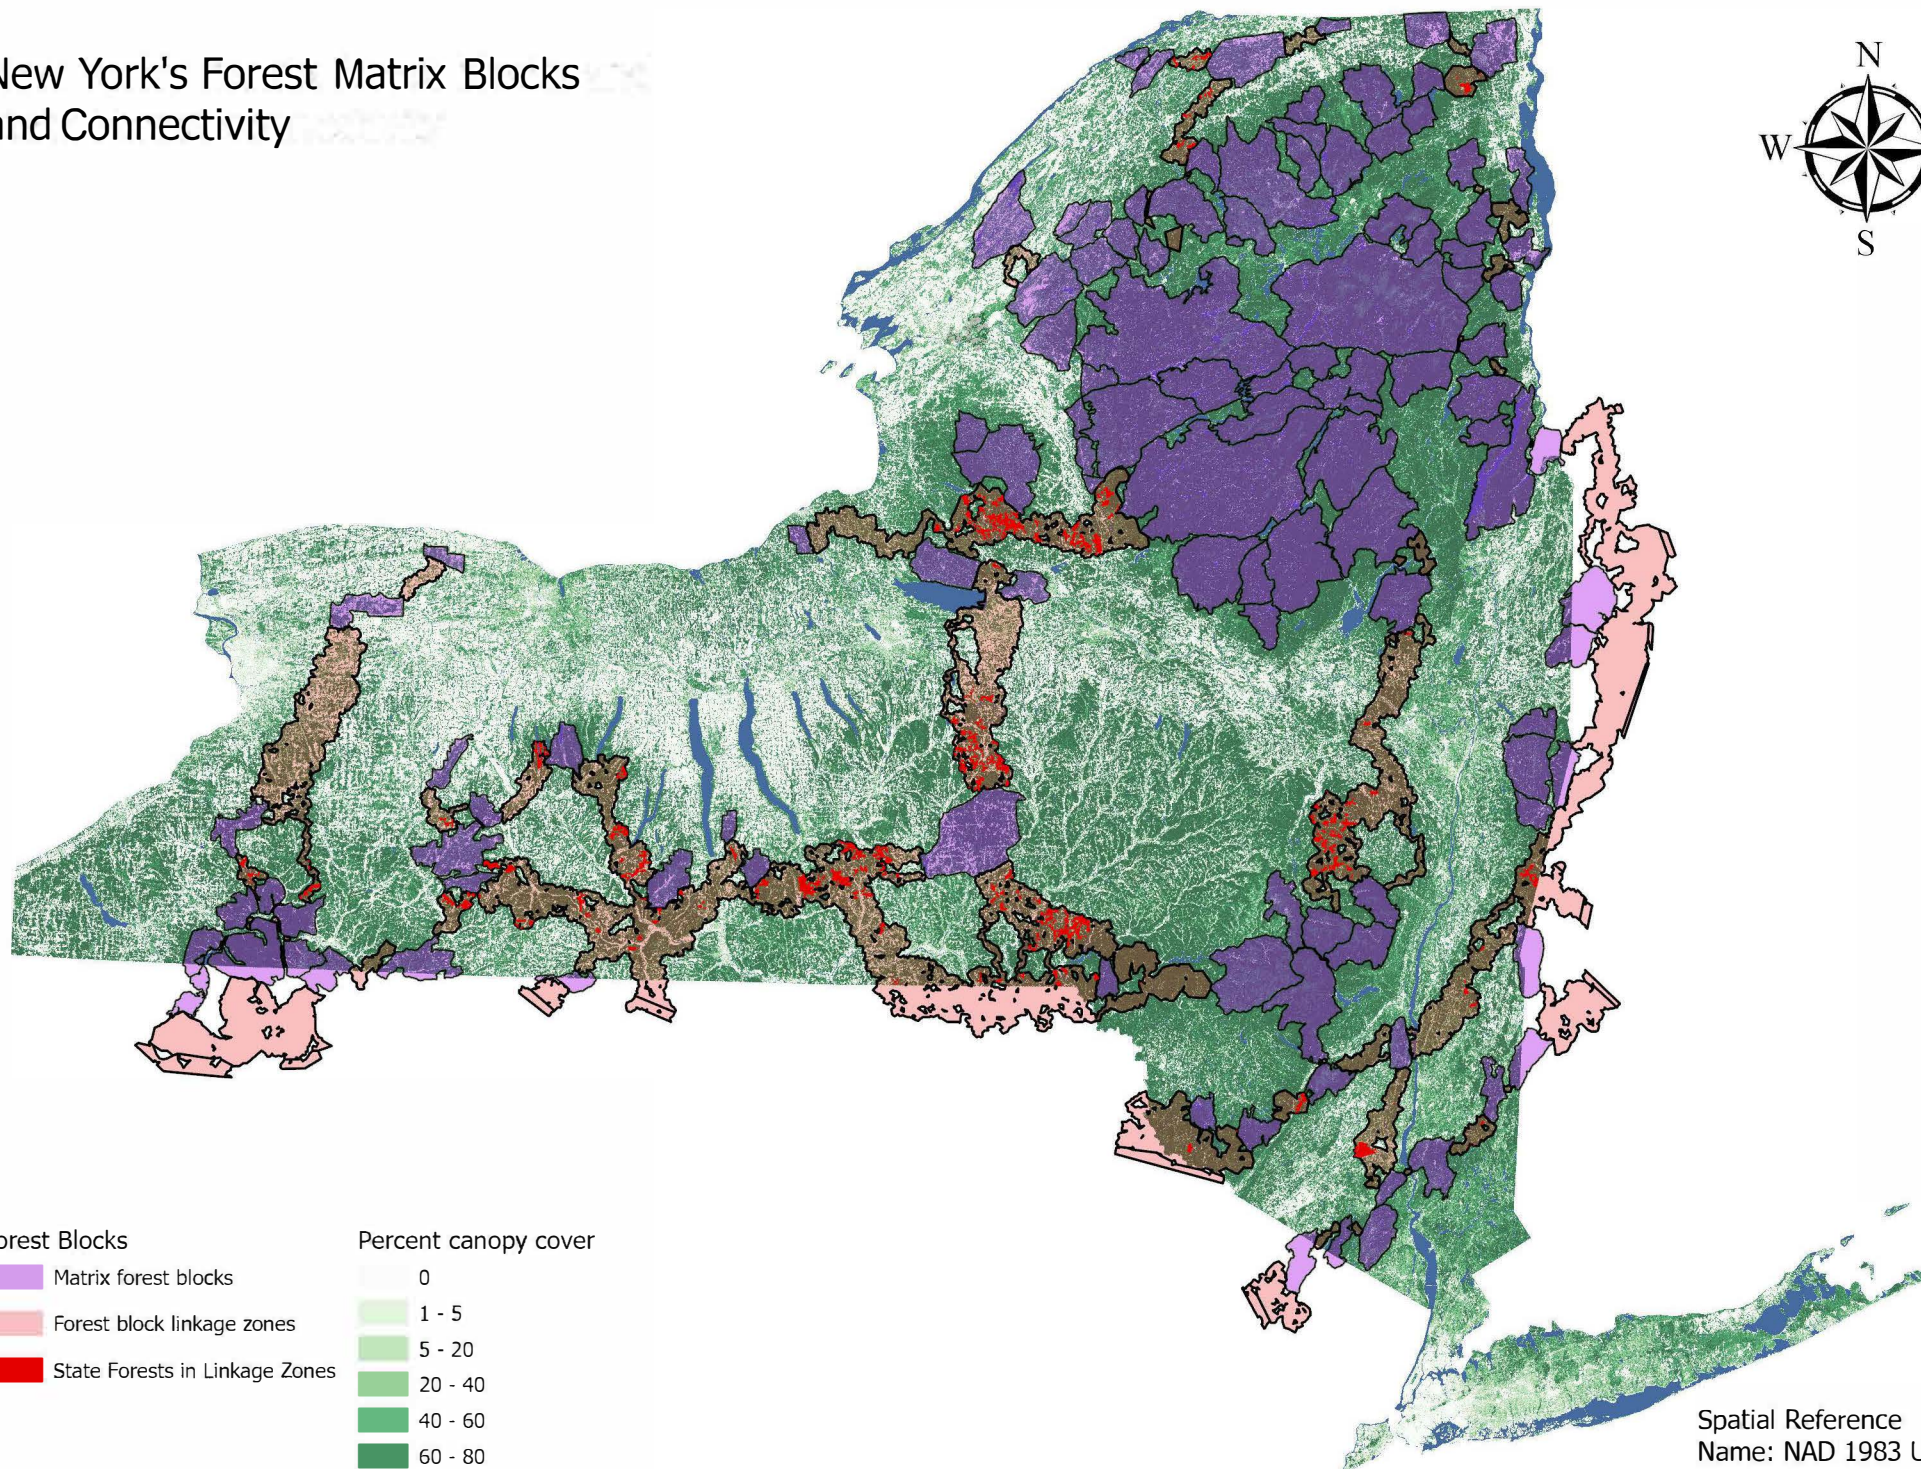

New York's Forest Matrix Blocks and Connectivity

Forest Blocks

- Matrix forest blocks
- Forest block linkage zones
- State Forests in Linkage Zones

Percent canopy cover

- 0
- 1 - 5
- 5 - 20
- 20 - 40
- 40 - 60
- 60 - 80
- 80 - 100

Spatial Reference
Name: NAD 1983 UTM
Zone 18N