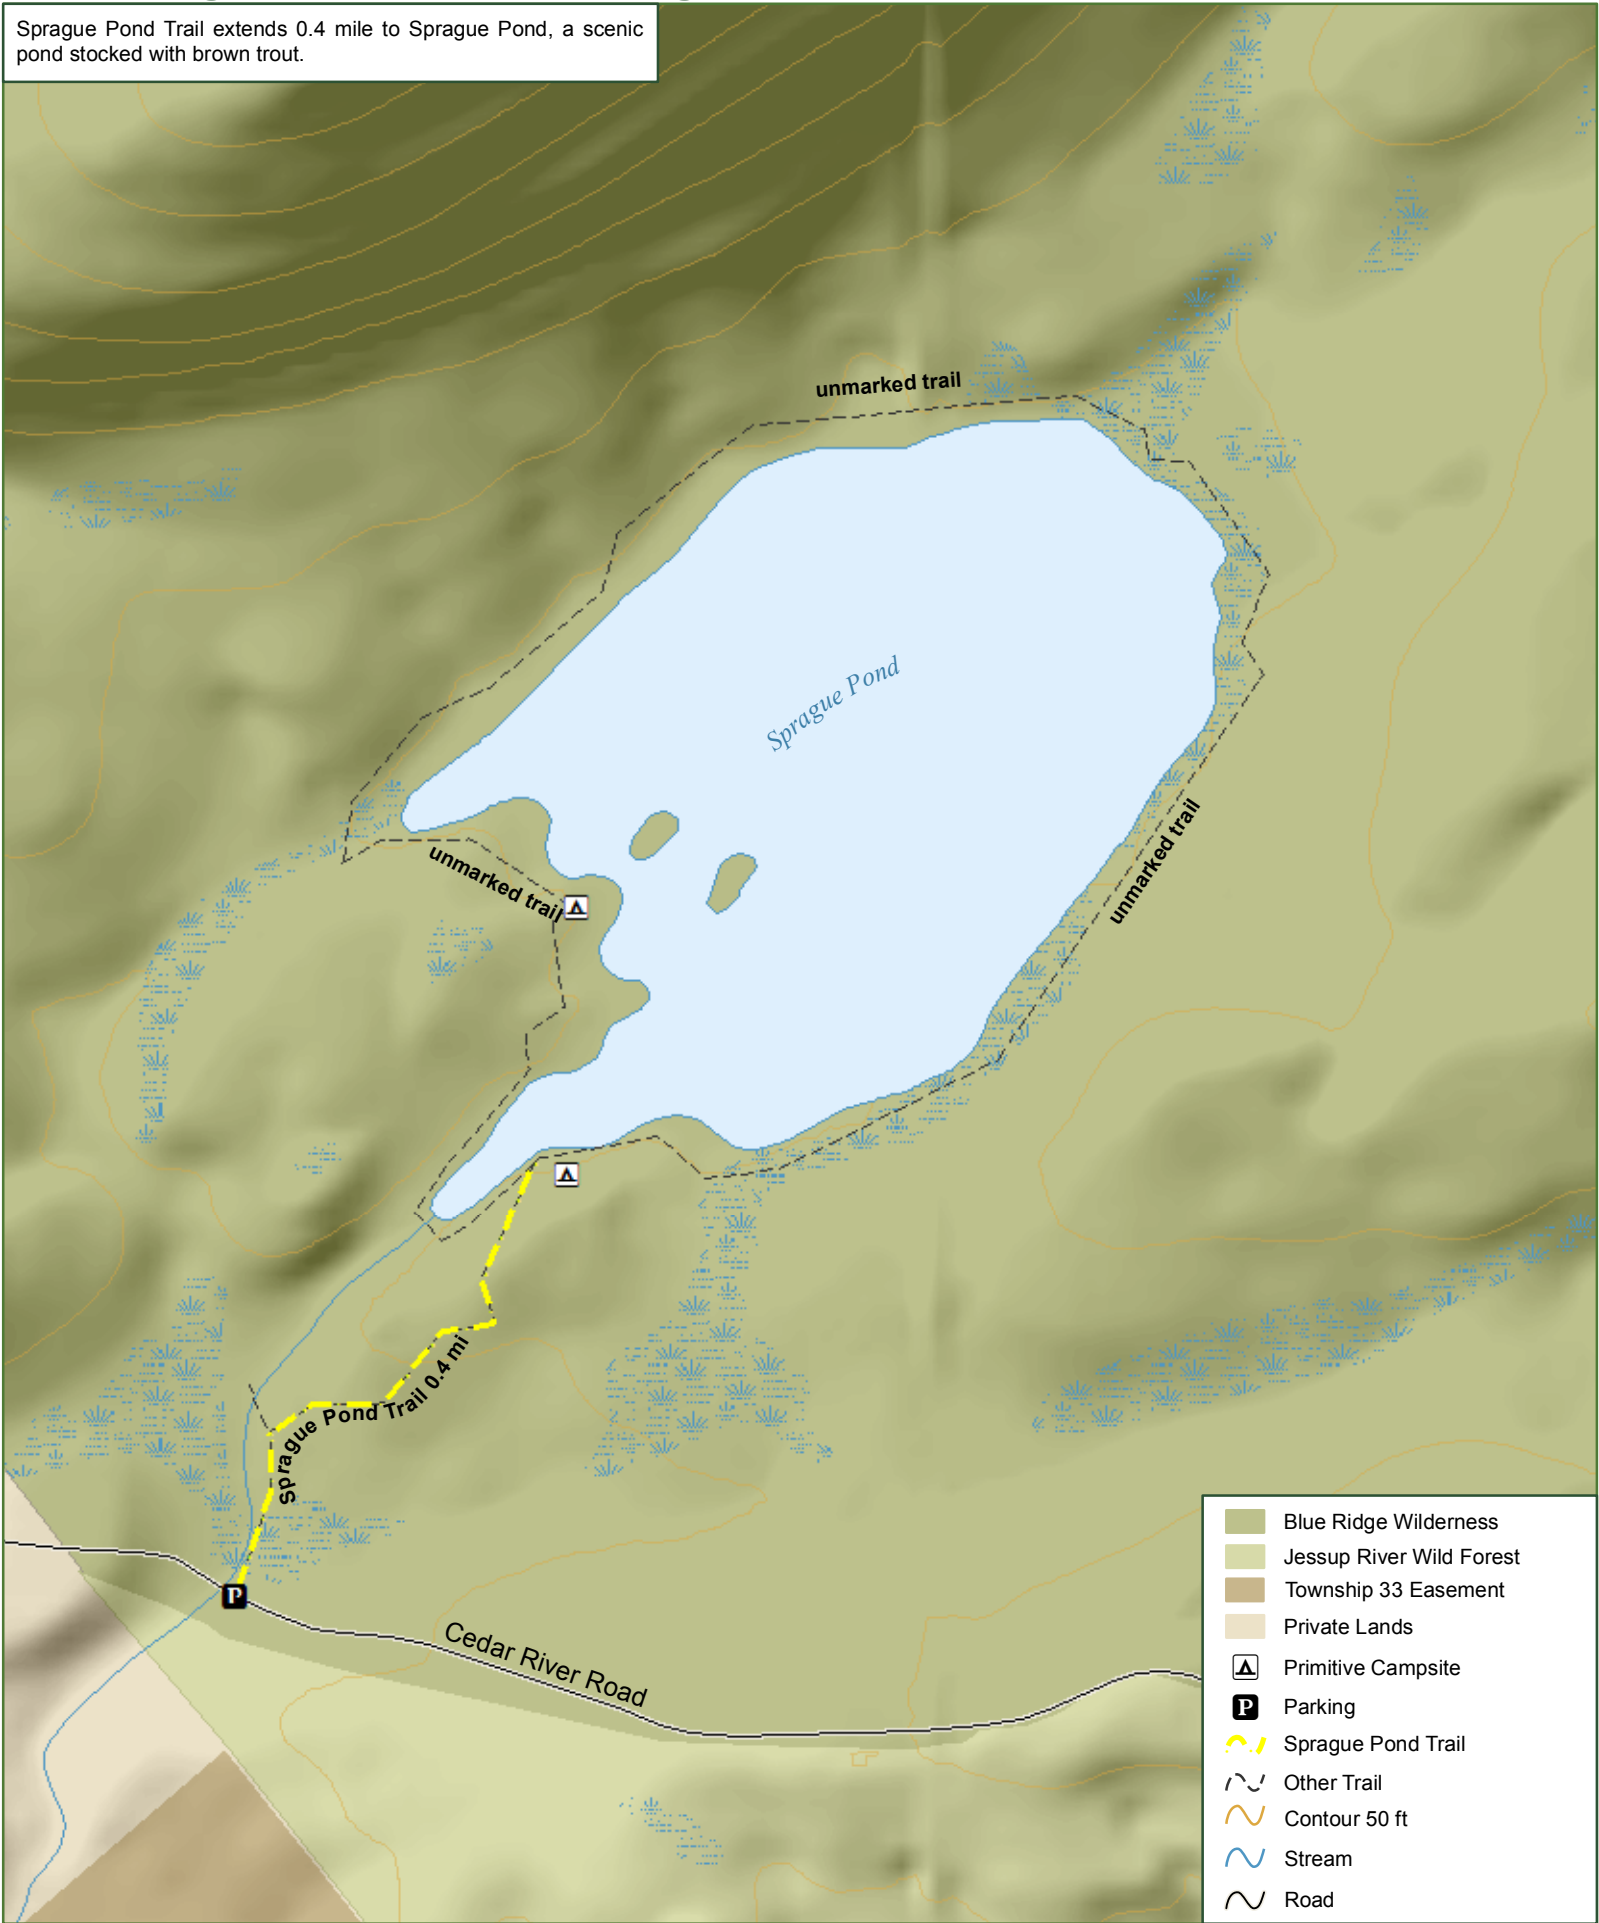

Blue Ridge Wilderness - Sprague Pond Trail

Sprague Pond Trail extends 0.4 mile to Sprague Pond, a scenic pond stocked with brown trout.

Department of Environmental Conservation

Please respect private property. Stay on designated trails
 Practice Leave No Trace Principles
 Emergency contact 518-891-0235