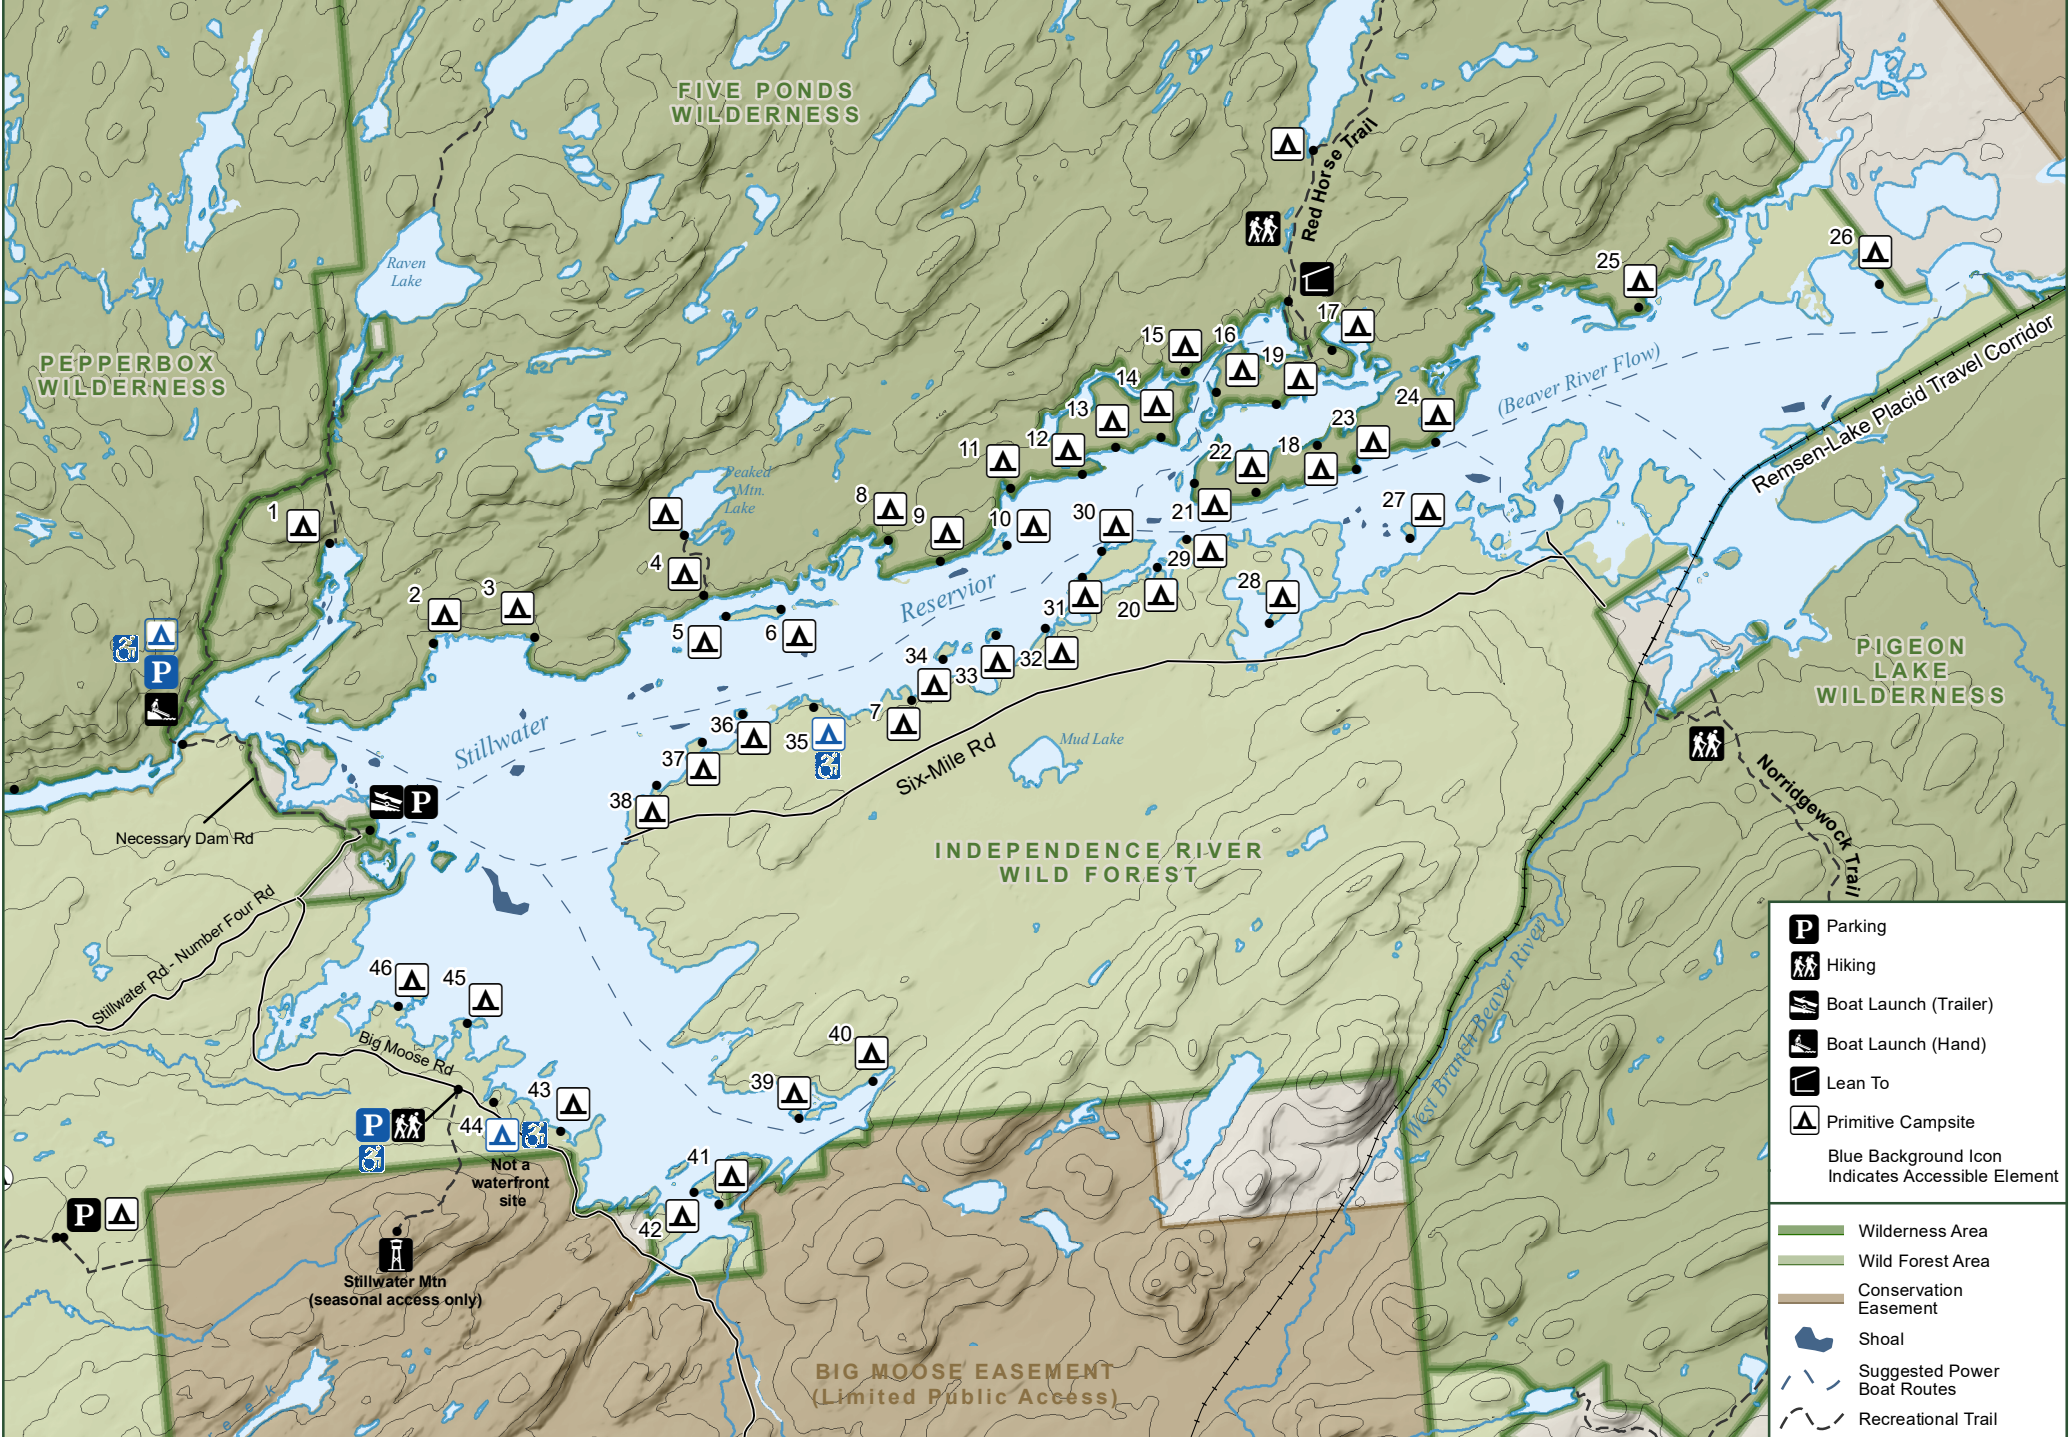

Stillwater Reservoir

	Parking
	Hiking
	Boat Launch (Trailer)
	Boat Launch (Hand)
	Lean To
	Primitive Campsite
	Blue Background Icon Indicates Accessible Element
	Wilderness Area
	Wild Forest Area
	Conservation Easement
	Shoal
	Suggested Power Boat Routes
	Recreational Trail