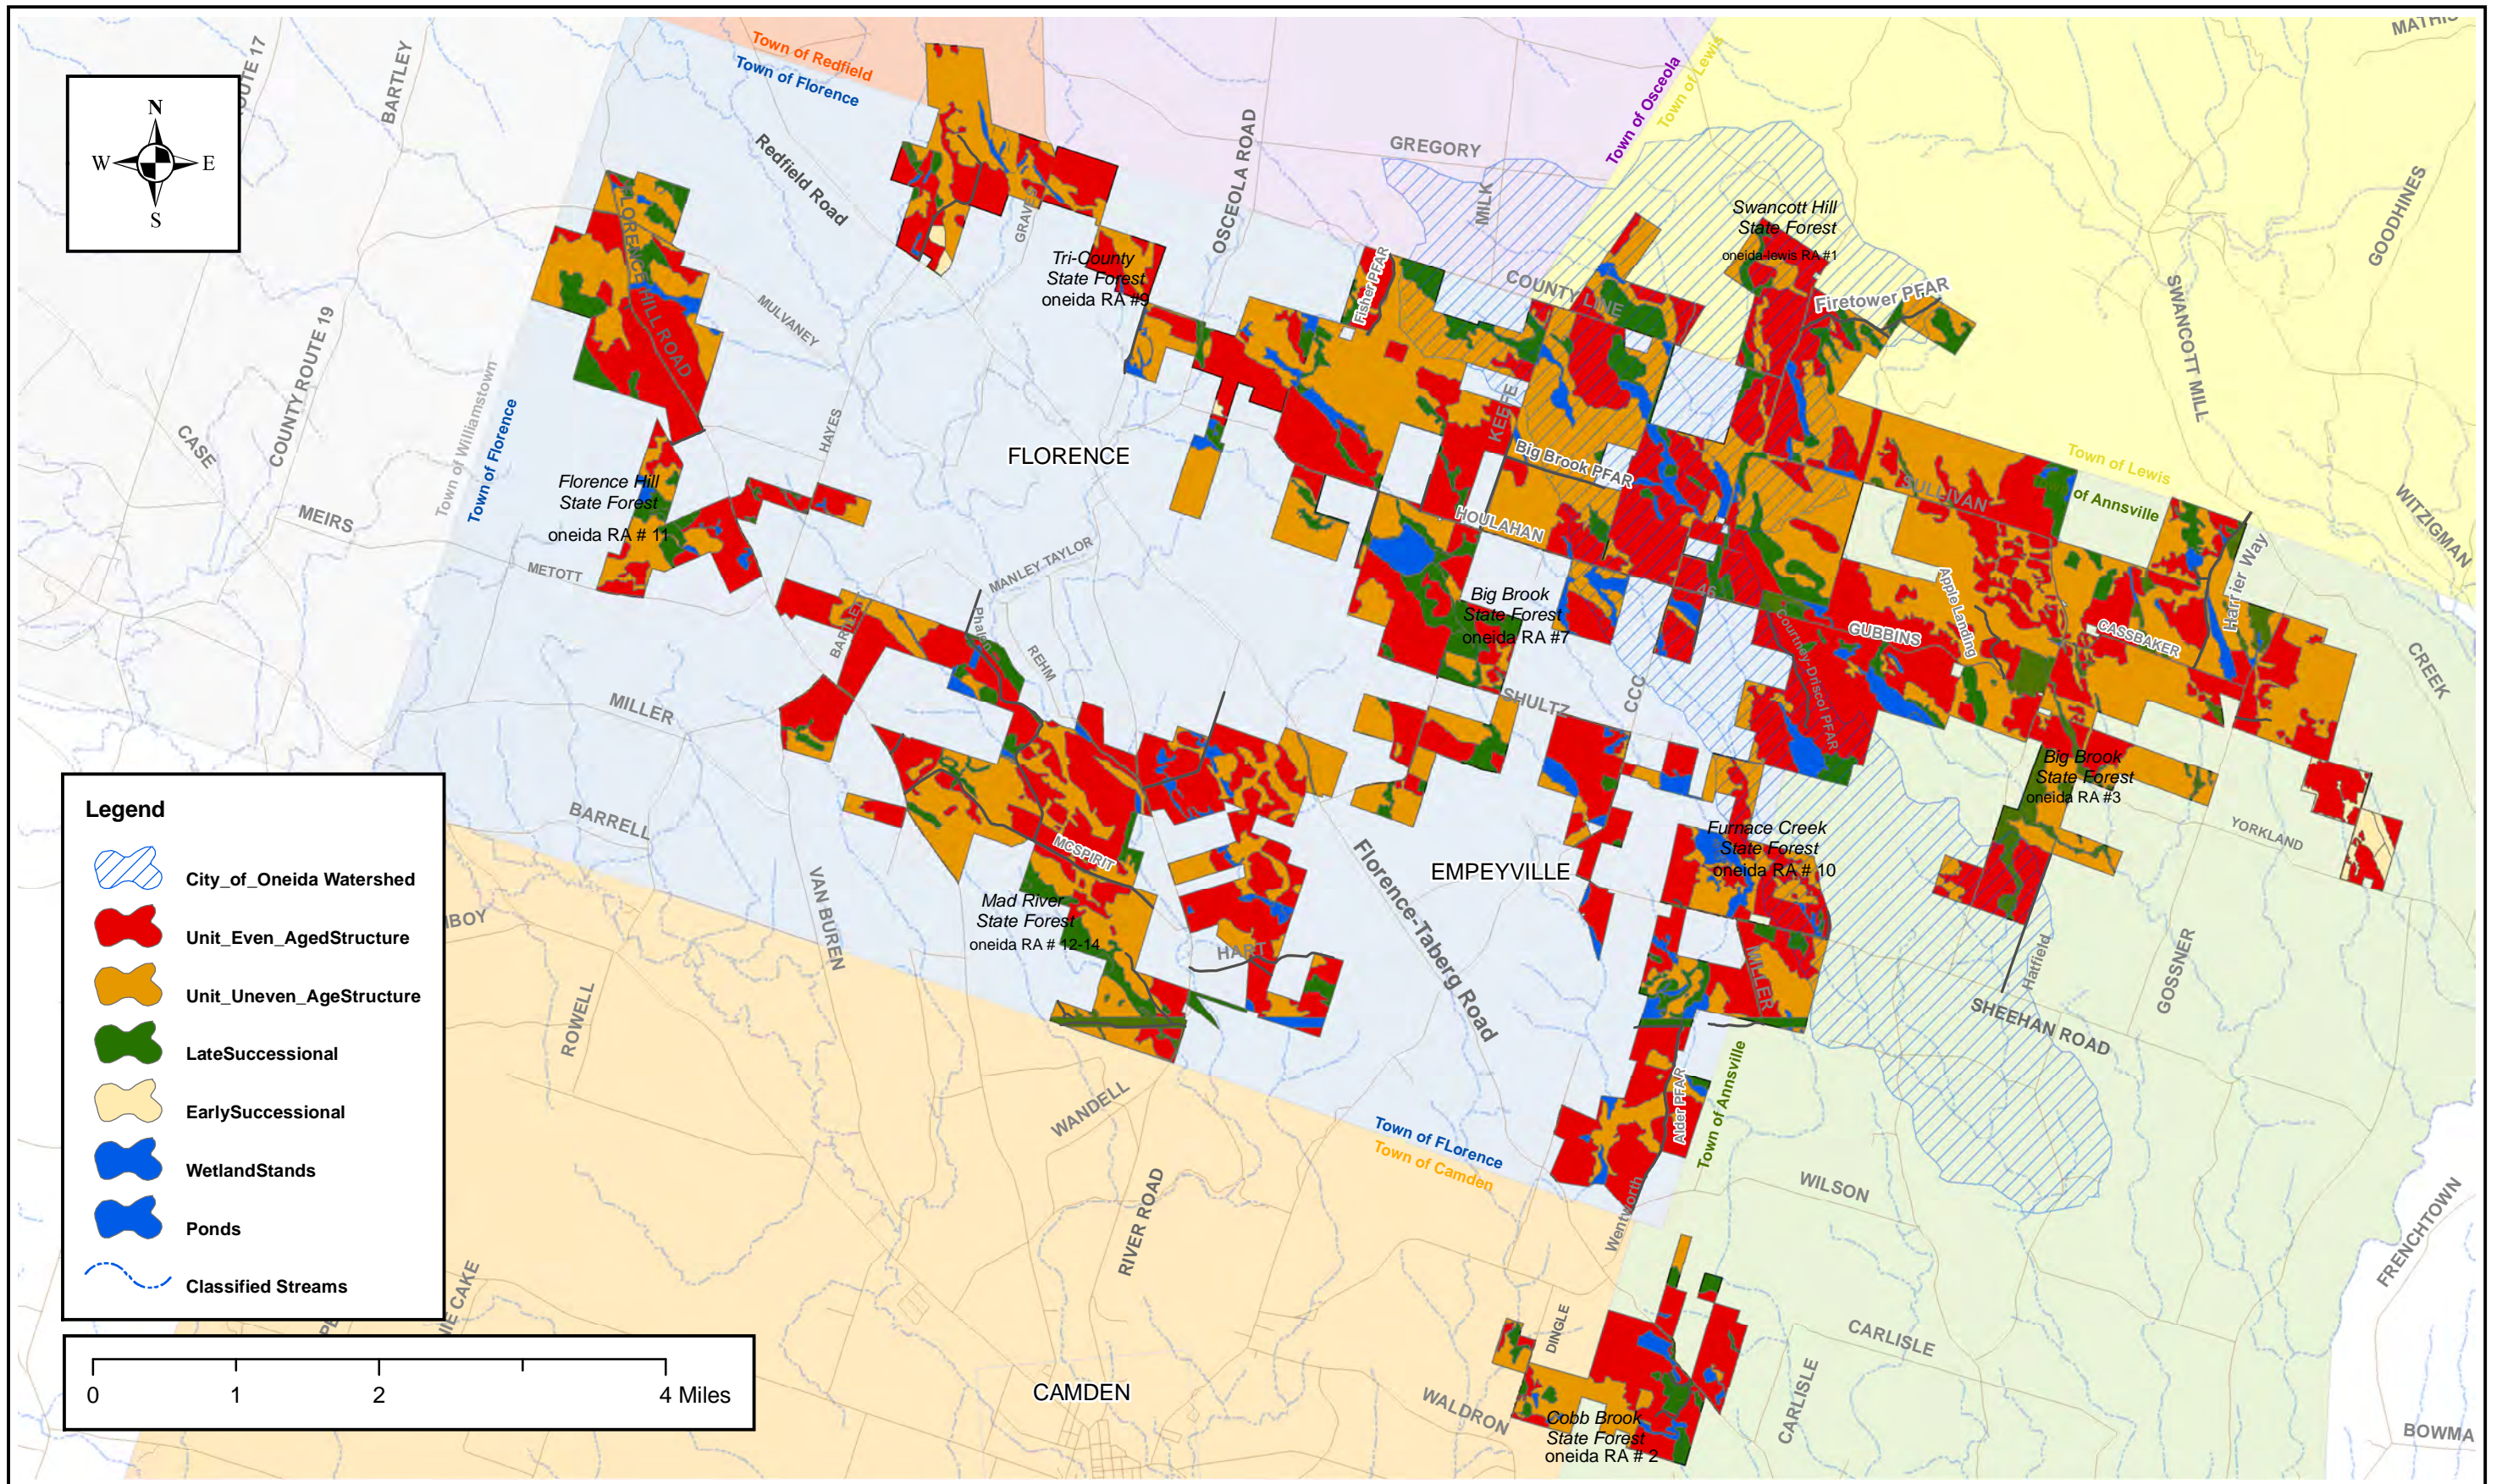

46-Corners Forest Stands Age Structure

Legend

-  City_of_Oneida Watershed
-  Unit_Even_AgedStructure
-  Unit_Uneven_AgeStructure
-  LateSuccessional
-  EarlySuccessional
-  WetlandStands
-  Ponds
-  Classified Streams