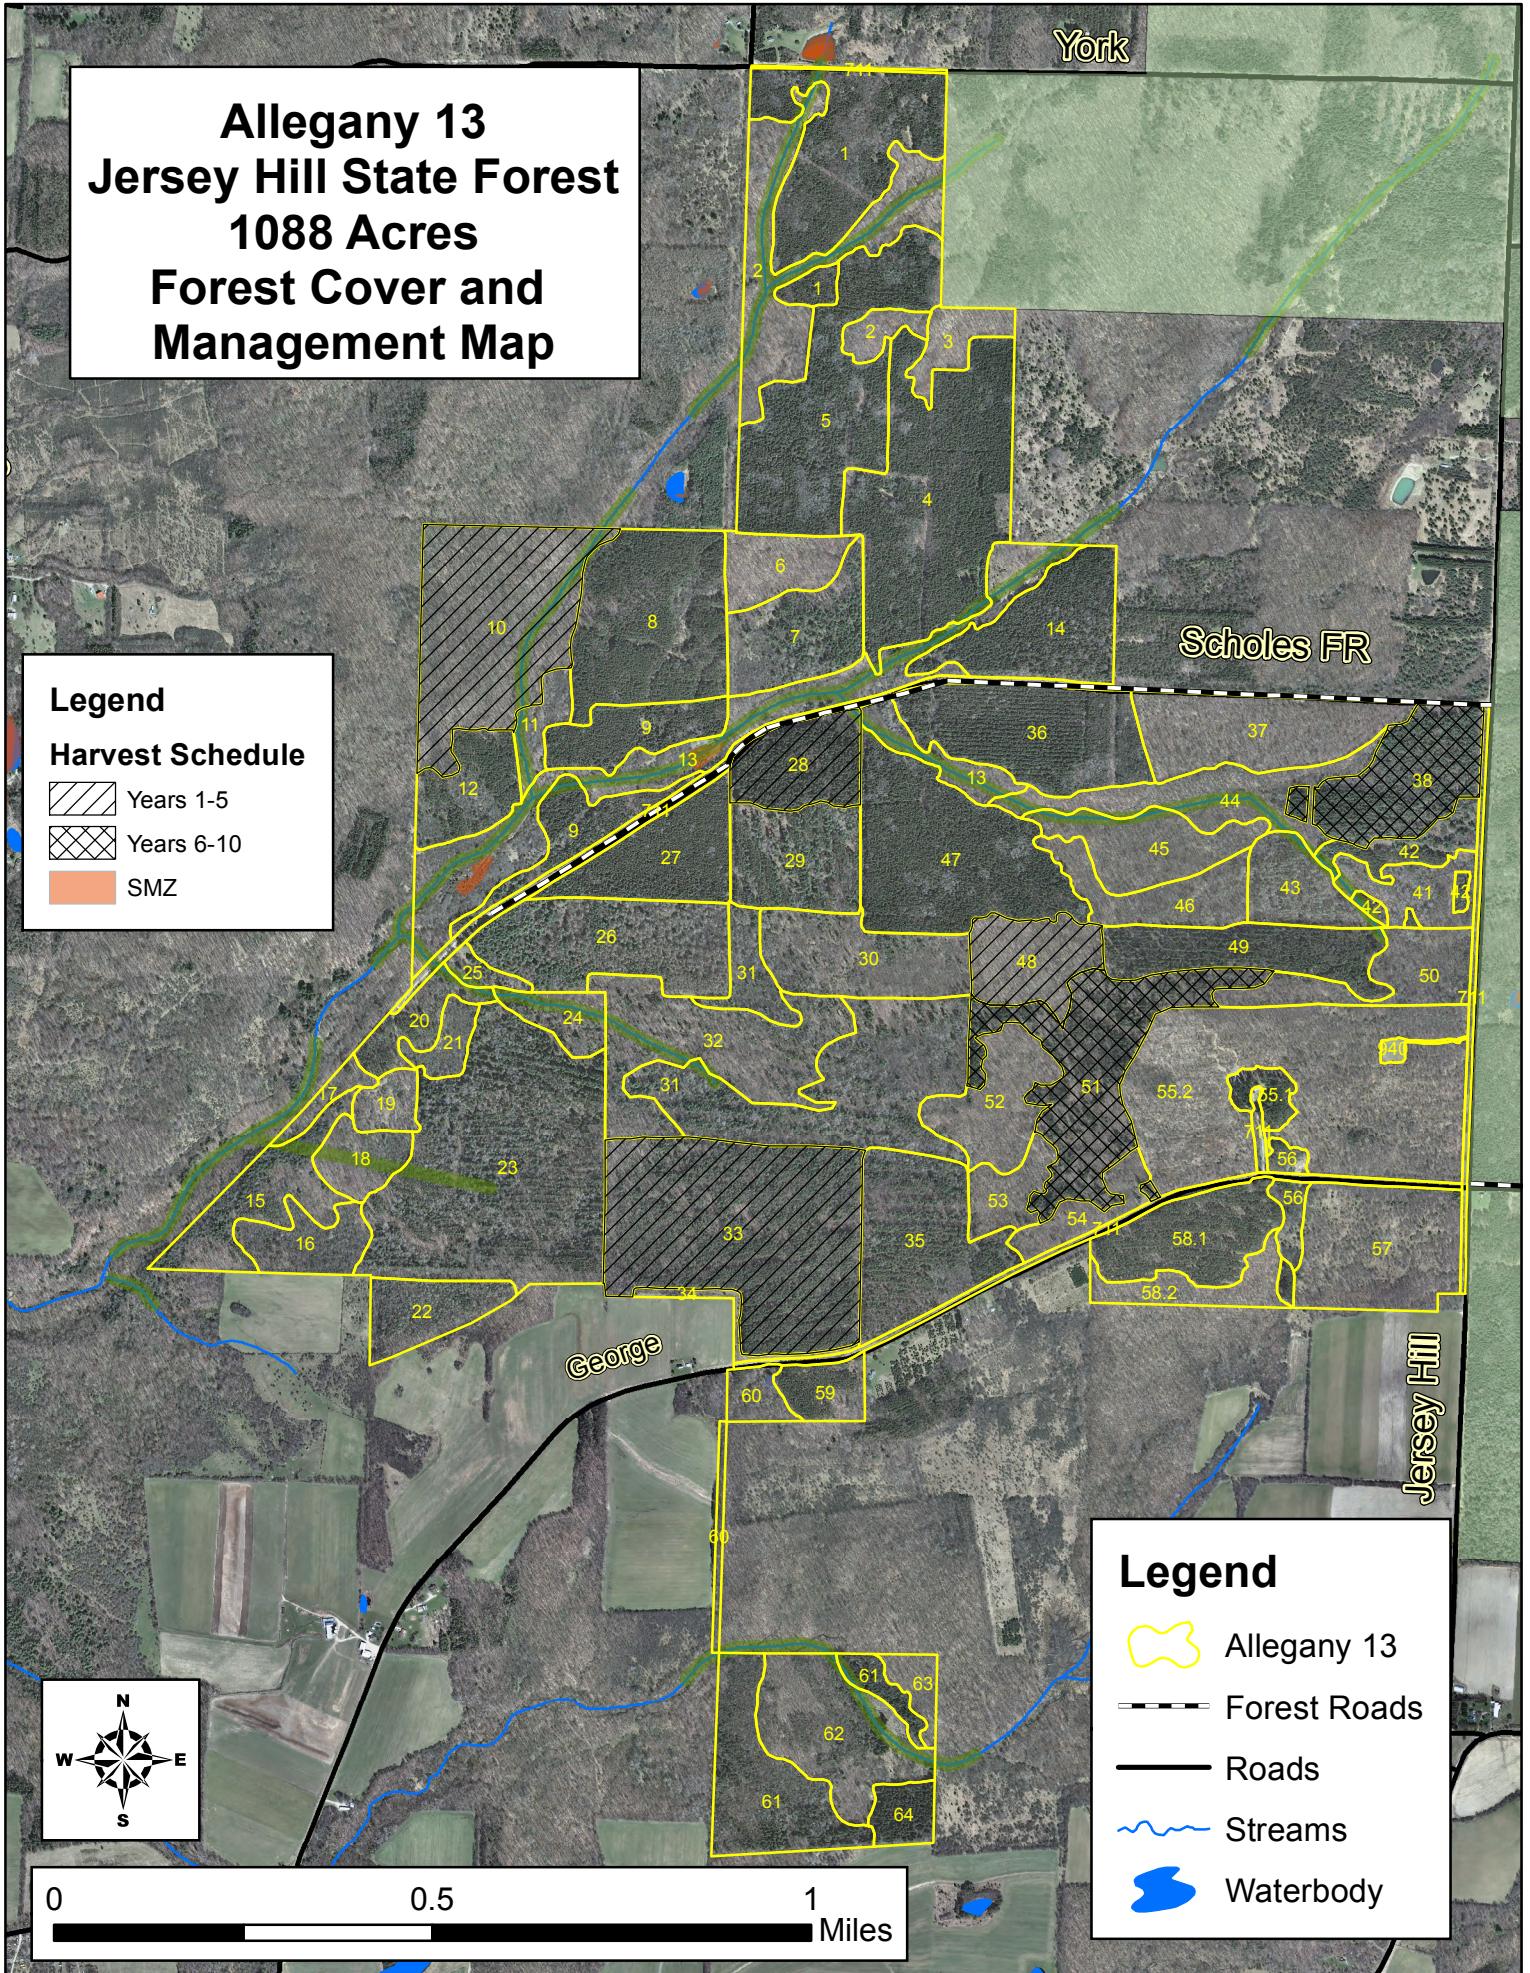

Harvest Scheduled in Years 1-5

Harvest Scheduled in Years 6-10

**Allegany 13  
Jersey Hill State Forest  
1088 Acres  
Forest Cover and  
Management Map**

York

Scholes FR

George

Jersey Hill

**Legend**

**Harvest Schedule**

-  Years 1-5
-  Years 6-10
-  SMZ

**Legend**

-  Allegany 13
-  Forest Roads
-  Roads
-  Streams
-  Waterbody