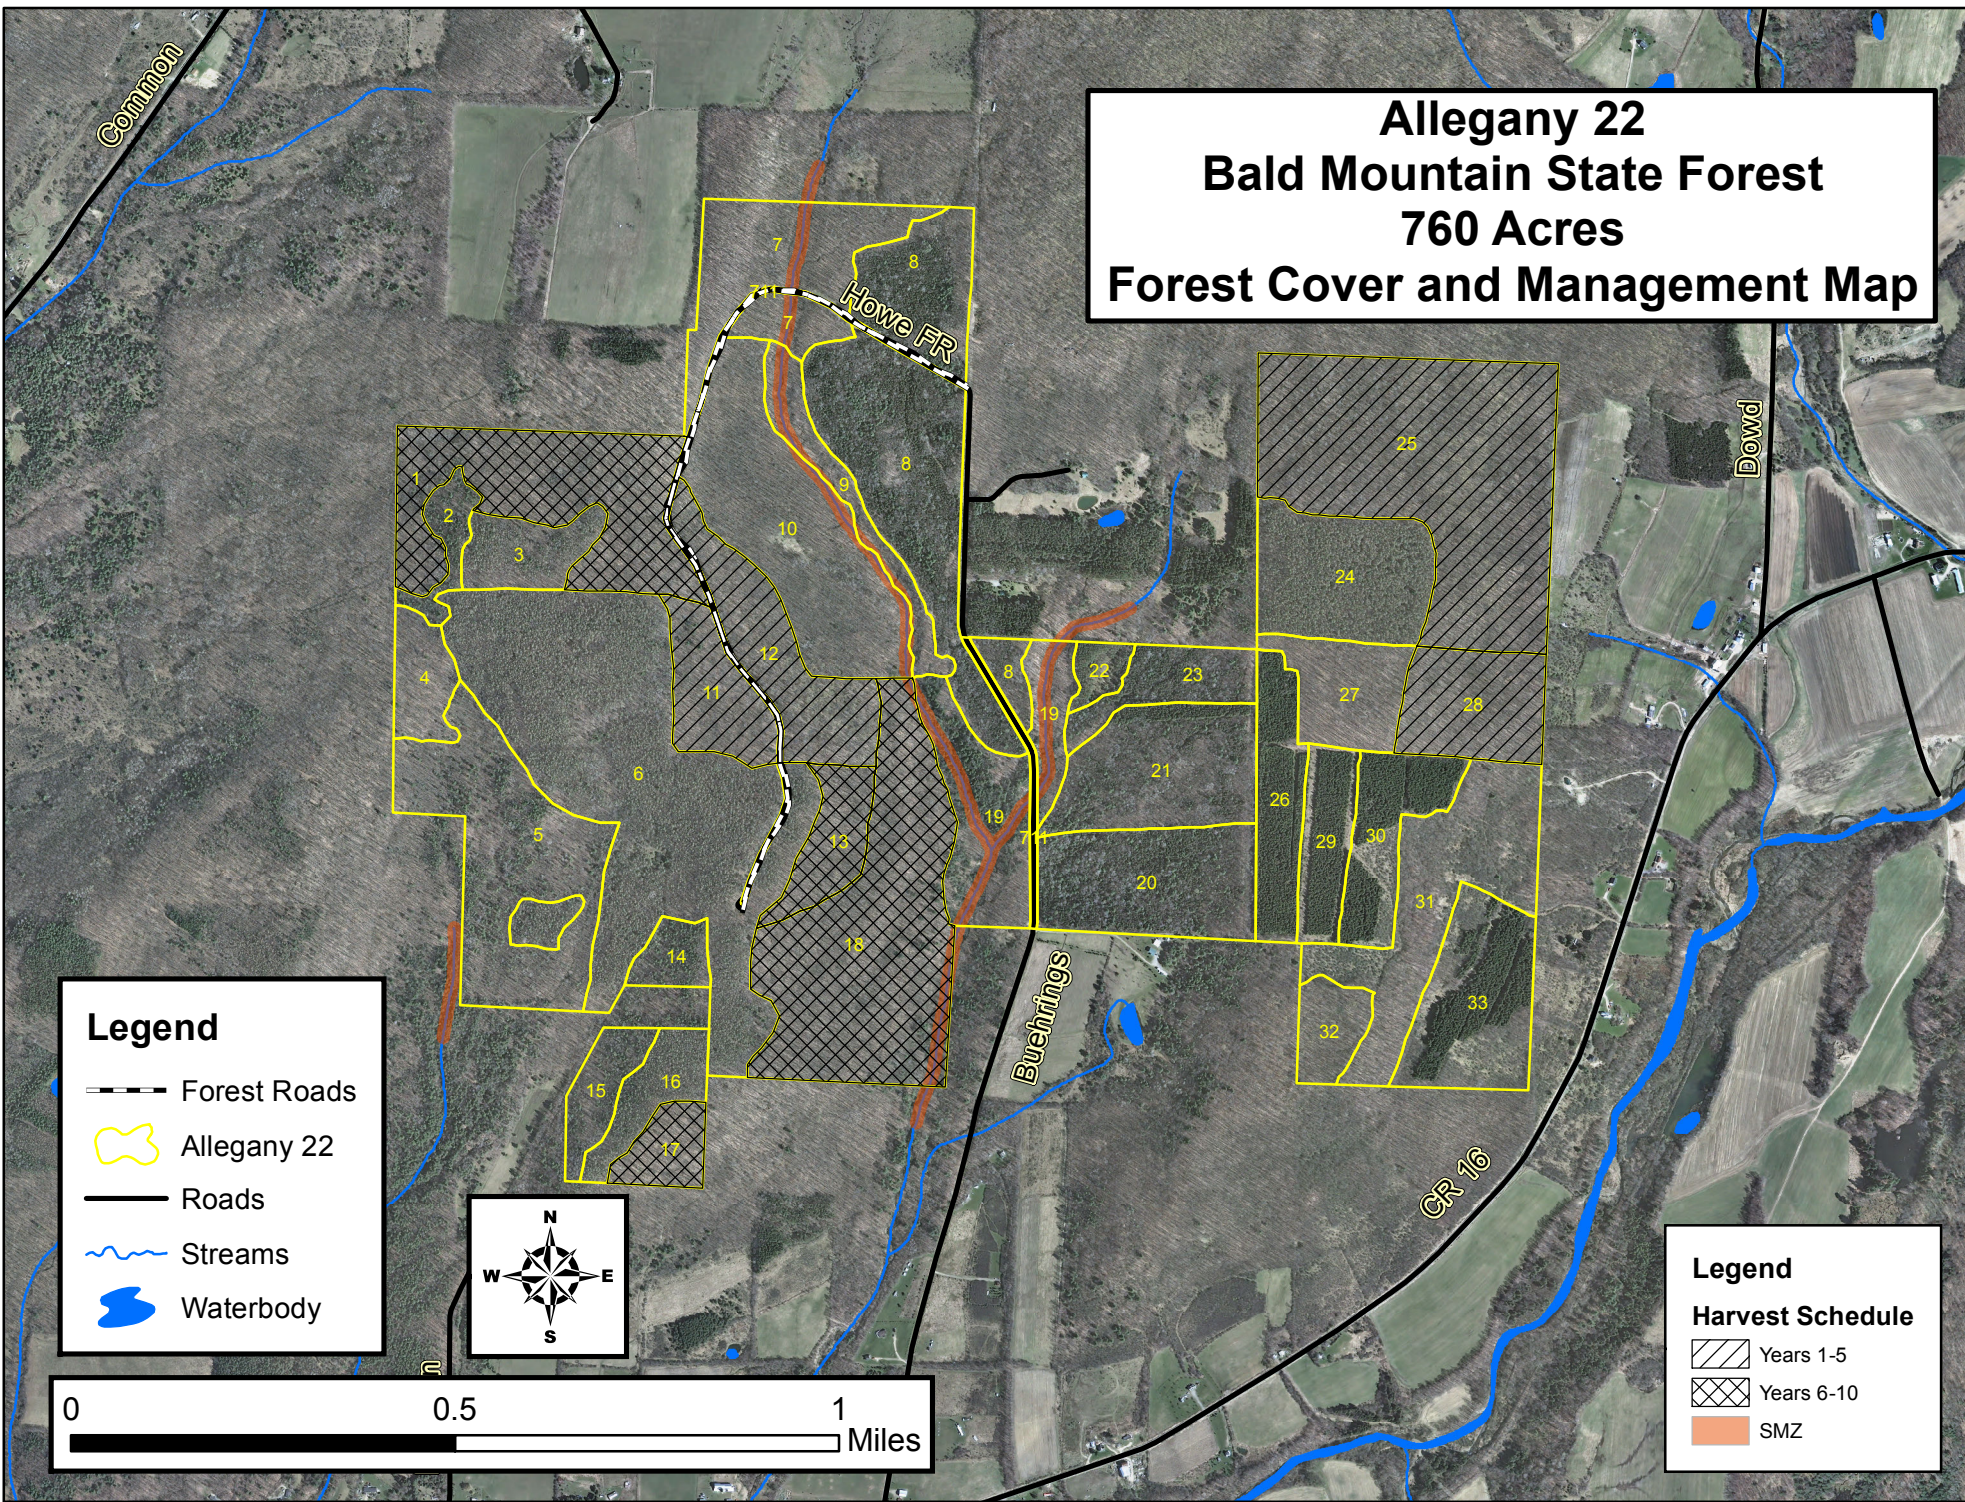

# Allegany 22 Bald Mountain State Forest 760 Acres Forest Cover and Management Map

**Legend**

- Forest Roads
- Allegany 22
- Roads
- Streams
- Waterbody

**Legend**

**Harvest Schedule**

- Years 1-5
- Years 6-10
- SMZ