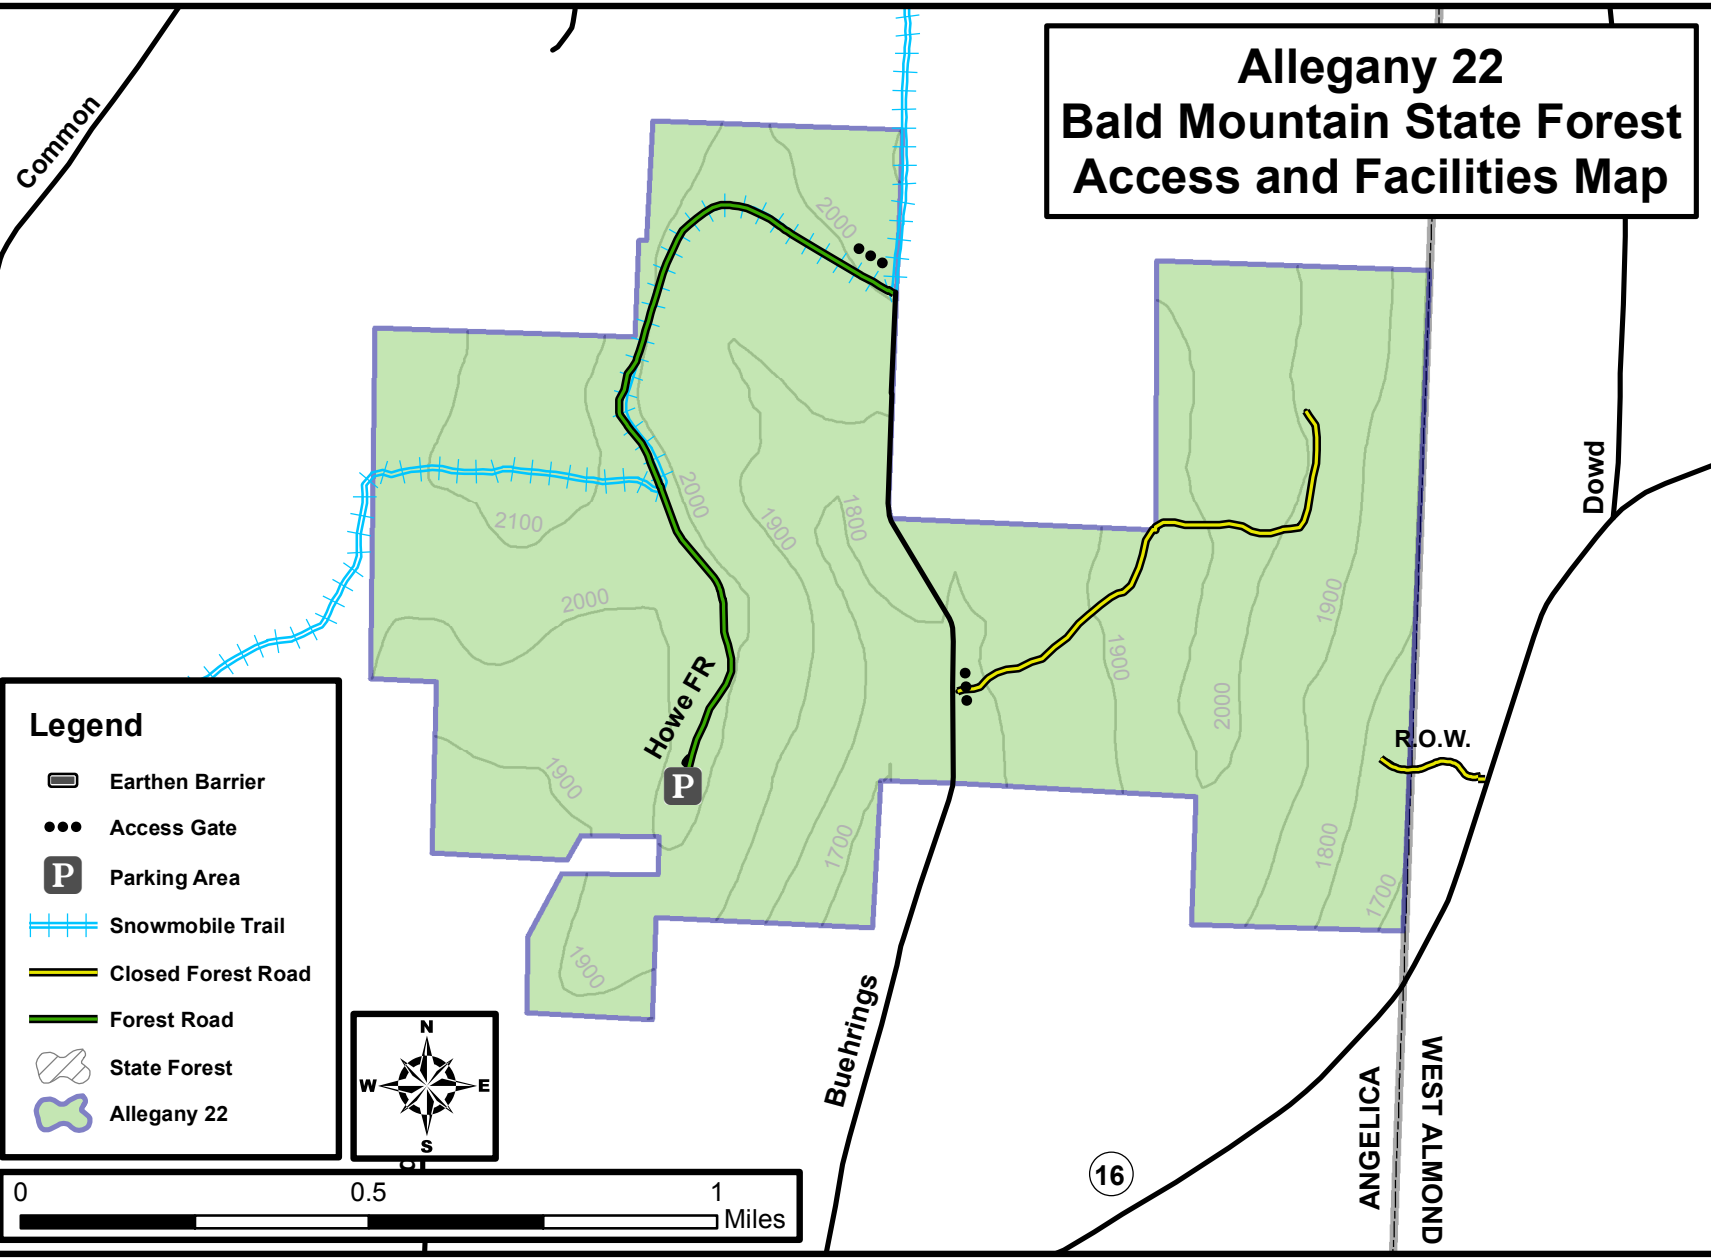

Legend

- Access Gate
- ||||| Snowmobile Trail
- Forest Road
- W.M.A.
- Allegany 18

Allegany 19 Swift Hill State Forest Access and Facilities Map

Legend

•••	Access Gate		Snowmobile Trail
	Parking Area		Closed Forest Road
	Primitive Campsite		Allegany 19
	Finger Lakes Trail		

Allegany 20 Plumbottom State Forest Access and Facilities Map

Allegany 21 Slader Creek State Forest Access and Facilities Map

Legend

- Access Gate
- P** Parking Area
- ▲ Primitive Campsite
- ⋯ Finger Lakes Trail
- ⊢ Abandoned Road
- Forest Road
- State Forest
- Allegany 21

Allegany 22 Bald Mountain State Forest Access and Facilities Map

- Legend**
- Earthen Barrier
 - Access Gate
 - Parking Area
 - Snowmobile Trail
 - Closed Forest Road
 - Forest Road
 - State Forest
 - Allegany 22