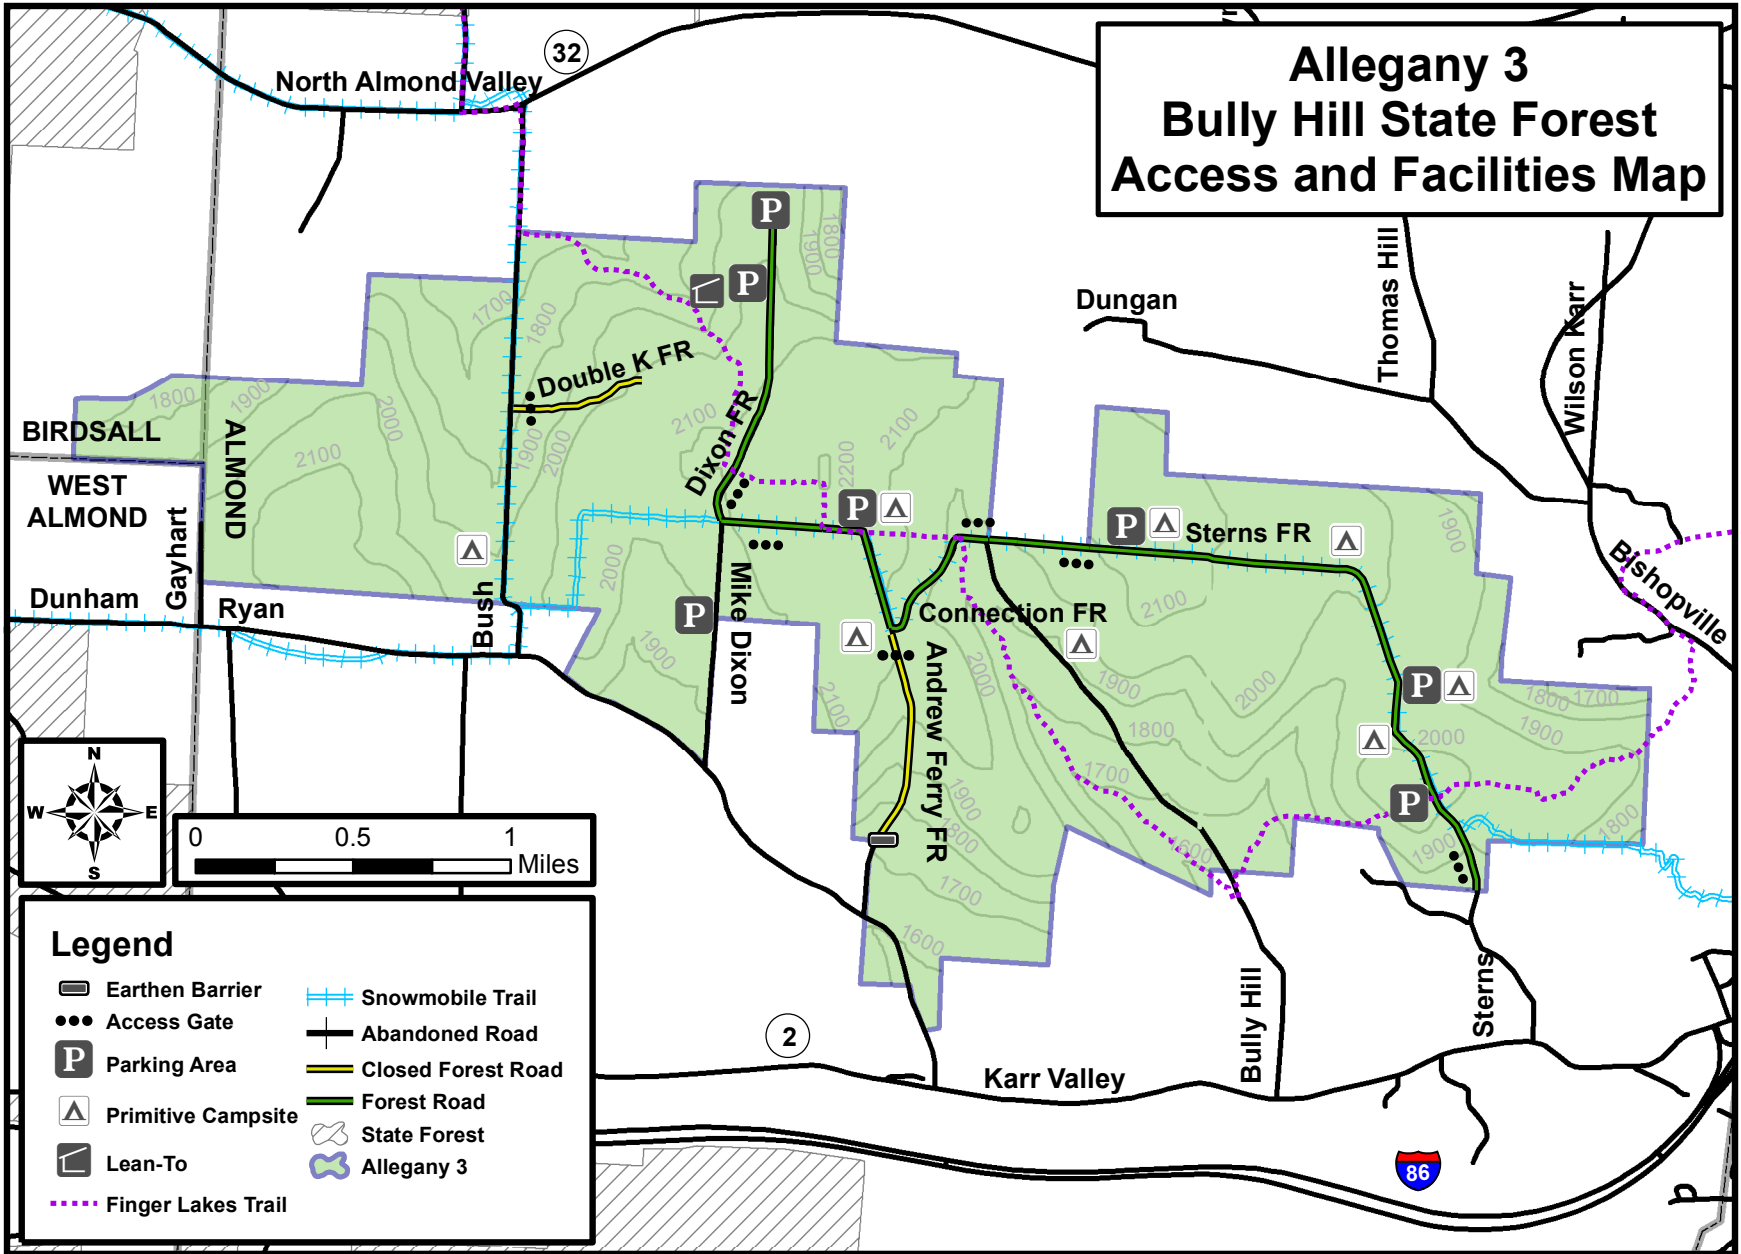

Allegany 2 Turnpike State Forest Access and Facilities Map

Legend

Earthen Barrier	Kiosk	Closed Forest Road
Access Gate	Picnic Site	Forest Road
Parking Area	Water Supply	State Forest
Accessible Equestrian Platform	Primitive Campsite	Allegany 2
Horse Stall	Multiple Use Trail	Snowmobile Trail

Allegany 3 Bully Hill State Forest Access and Facilities Map

Legend

- Earthen Barrier
- Access Gate
- Parking Area
- Primitive Campsite
- Lean-To
- Finger Lakes Trail
- Snowmobile Trail
- Abandoned Road
- Closed Forest Road
- Forest Road
- State Forest
- Allegany 3

ALLEGANY COUNTY
CENTERVILLE

Cadwell

Newland FR

Smith Cross

Lost Nation

North Hill

Dow

Legend

Allegany 23 Allen Lake State Forest Access and Facilities Map

Legend

- Access Gate
- P Parking Area
- 🚶 Trailhead
- △ Primitive Campsite
- Hidden Falls Trail
- - - Snowmobile Trail
- ⊥ Abandoned Road
- Forest Road
- State Forest
- Allegany 23