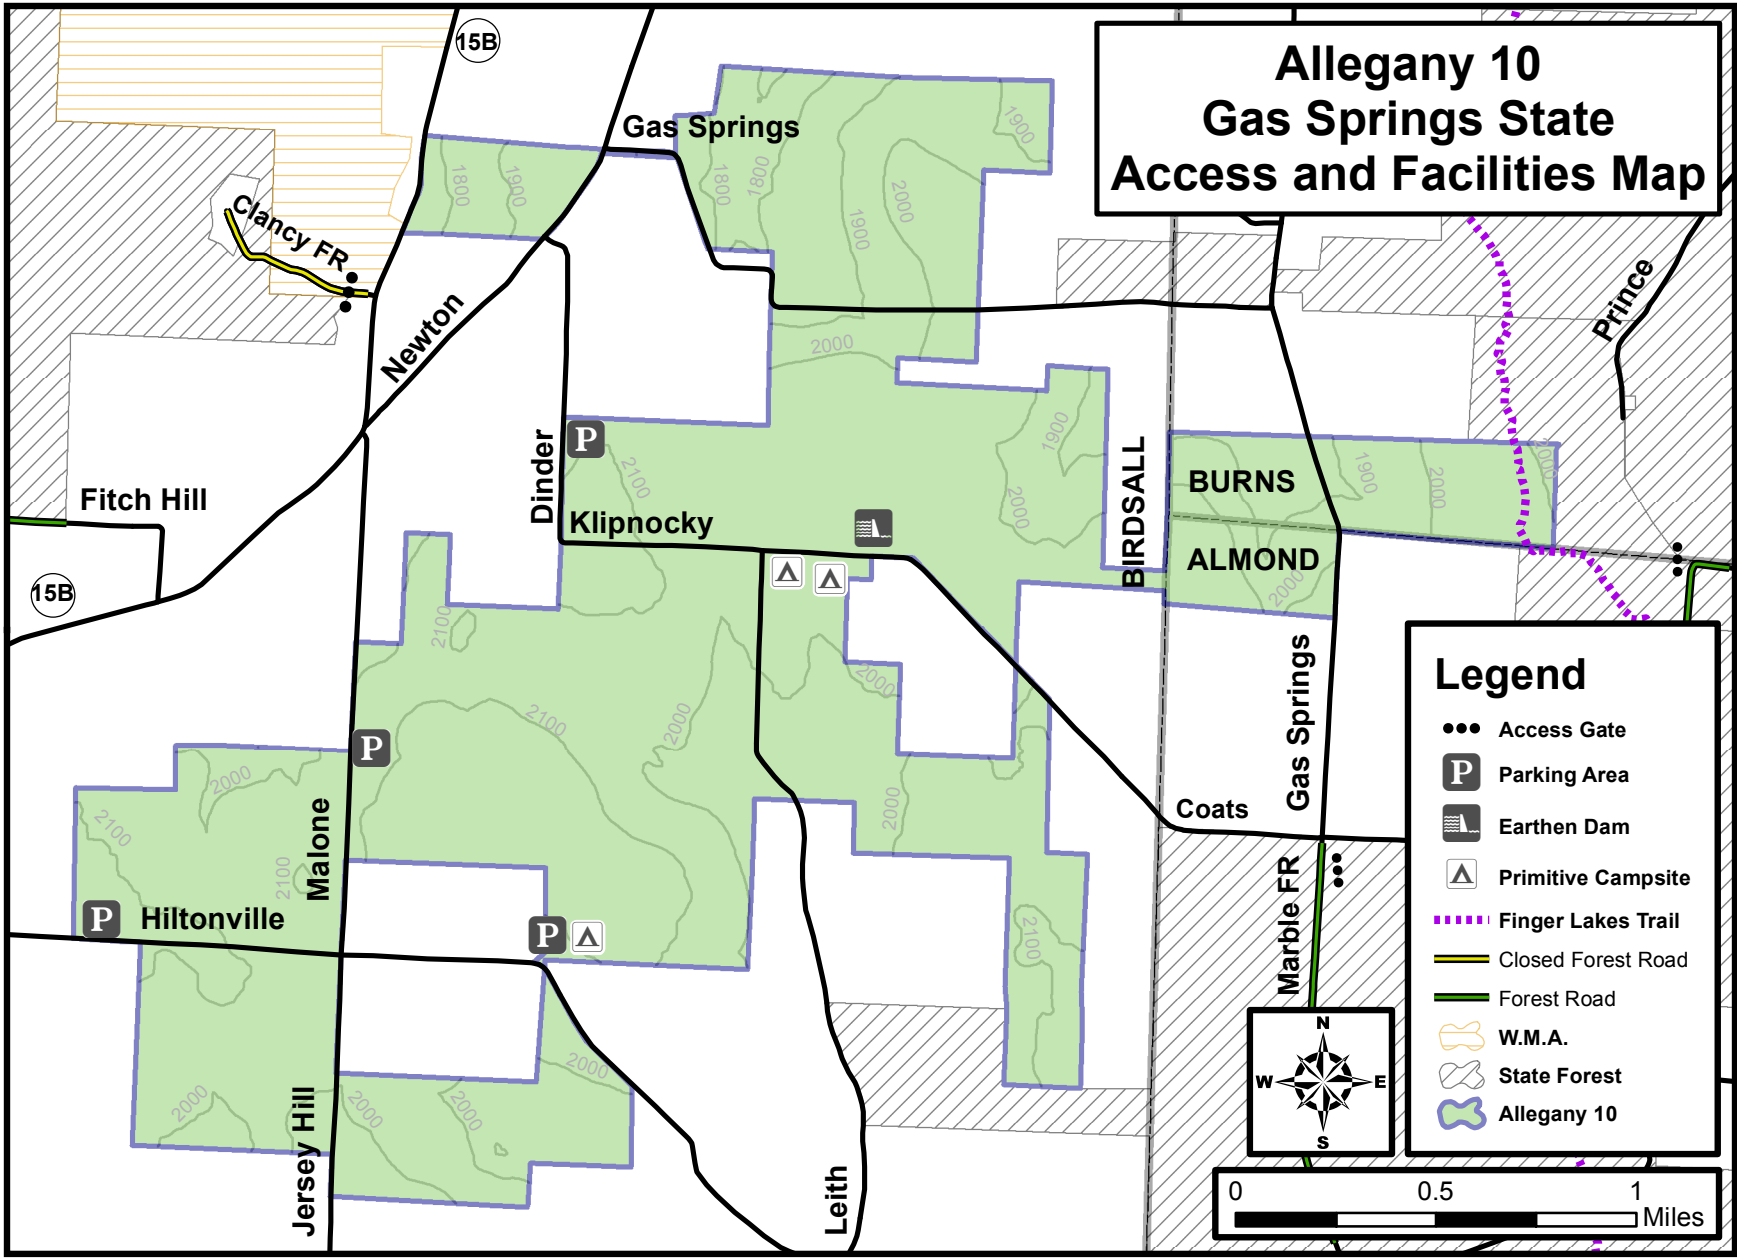

- Access Gate
- P** Parking Area
- ▲** Primitive Campsite
- +—+—+— Snowmobile Trail
- Multiple Use Trail
- Forest Road
- ☒ State Forest
- 👉 Allegany 9

Scholes FR

Jersey Hill

Norton FR

Allegany 10 Gas Springs State Access and Facilities Map

Allegany 11 English Hill State Forest Access and Facilities Map

Bowen
Eldridge

Heidenreich

Walbridge

Bennett

Davis

Ricketts FR

Dutch
Settlement

ALLEGANY COUNTY
CENTERVILLE

Cadwell

Newland FR

Smith Cross

Lost Nation

North Hill

Dow

Legend