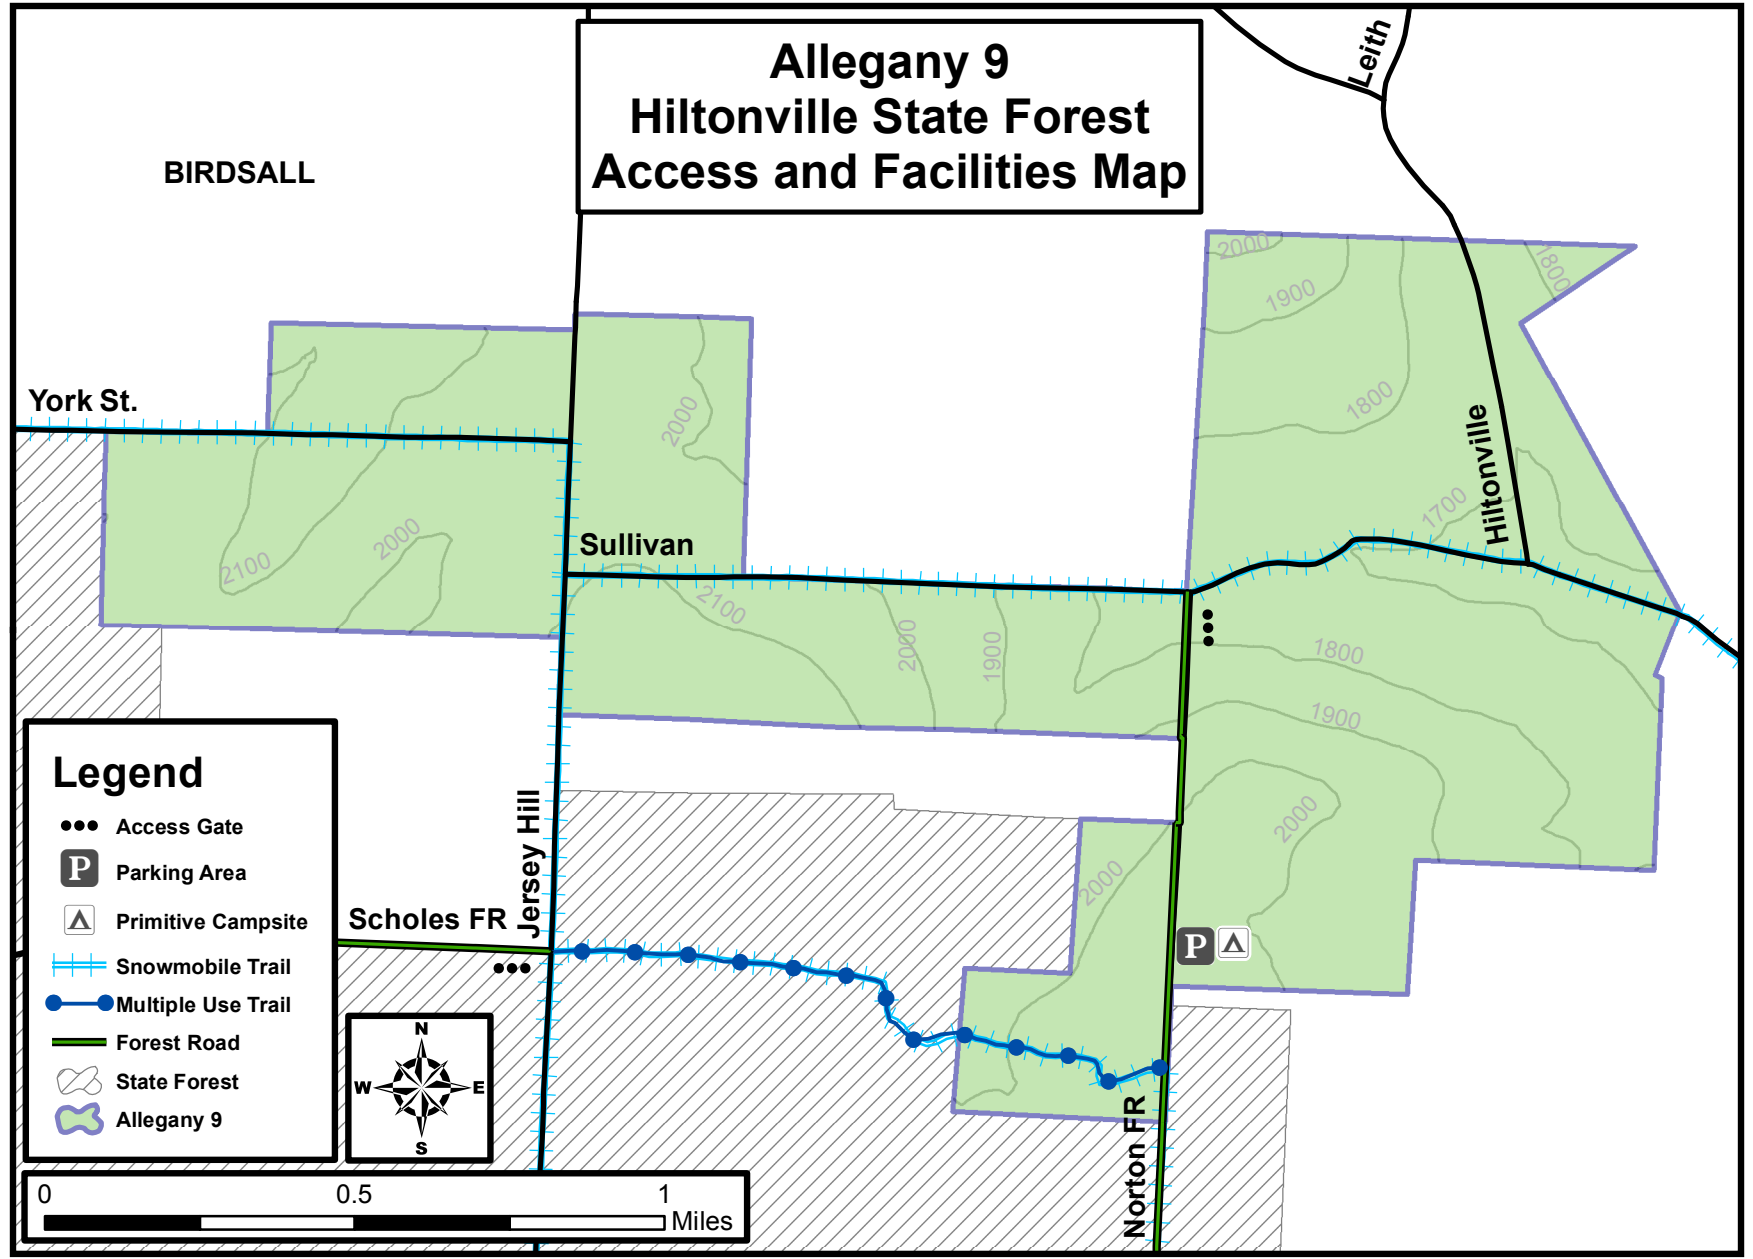

Allegany 6 Klipnocky State Forest Access and Facilities Map

Allegany 7 Vandermark State Forest Access and Facilities Map

Legend

- Access Gate
- P Parked Area
- △ Primitive Campsite
- Snowmobile Trail
- Closed Forest Road
- Forest Road
- Allegany 7

Allegany 8 Gillies Hill State Forest Access and Facilities Map

Allegany 9 Hiltonville State Forest Access and Facilities Map

BIRDSALL

York St.

Sullivan

Leith

Hiltonville

Legend

- Access Gate
- P** Parking Area
- ▲** Primitive Campsite
- +—+—+— Snowmobile Trail
- Multiple Use Trail
- Forest Road
- ☒ State Forest
- 👉 Allegany 9

Scholes FR

Jersey Hill

Norton FR

Allegany 10 Gas Springs State Access and Facilities Map

ALLEGANY COUNTY
CENTERVILLE

Cadwell

Newland FR

Smith Cross

Lost Nation

North Hill

Dow

Legend