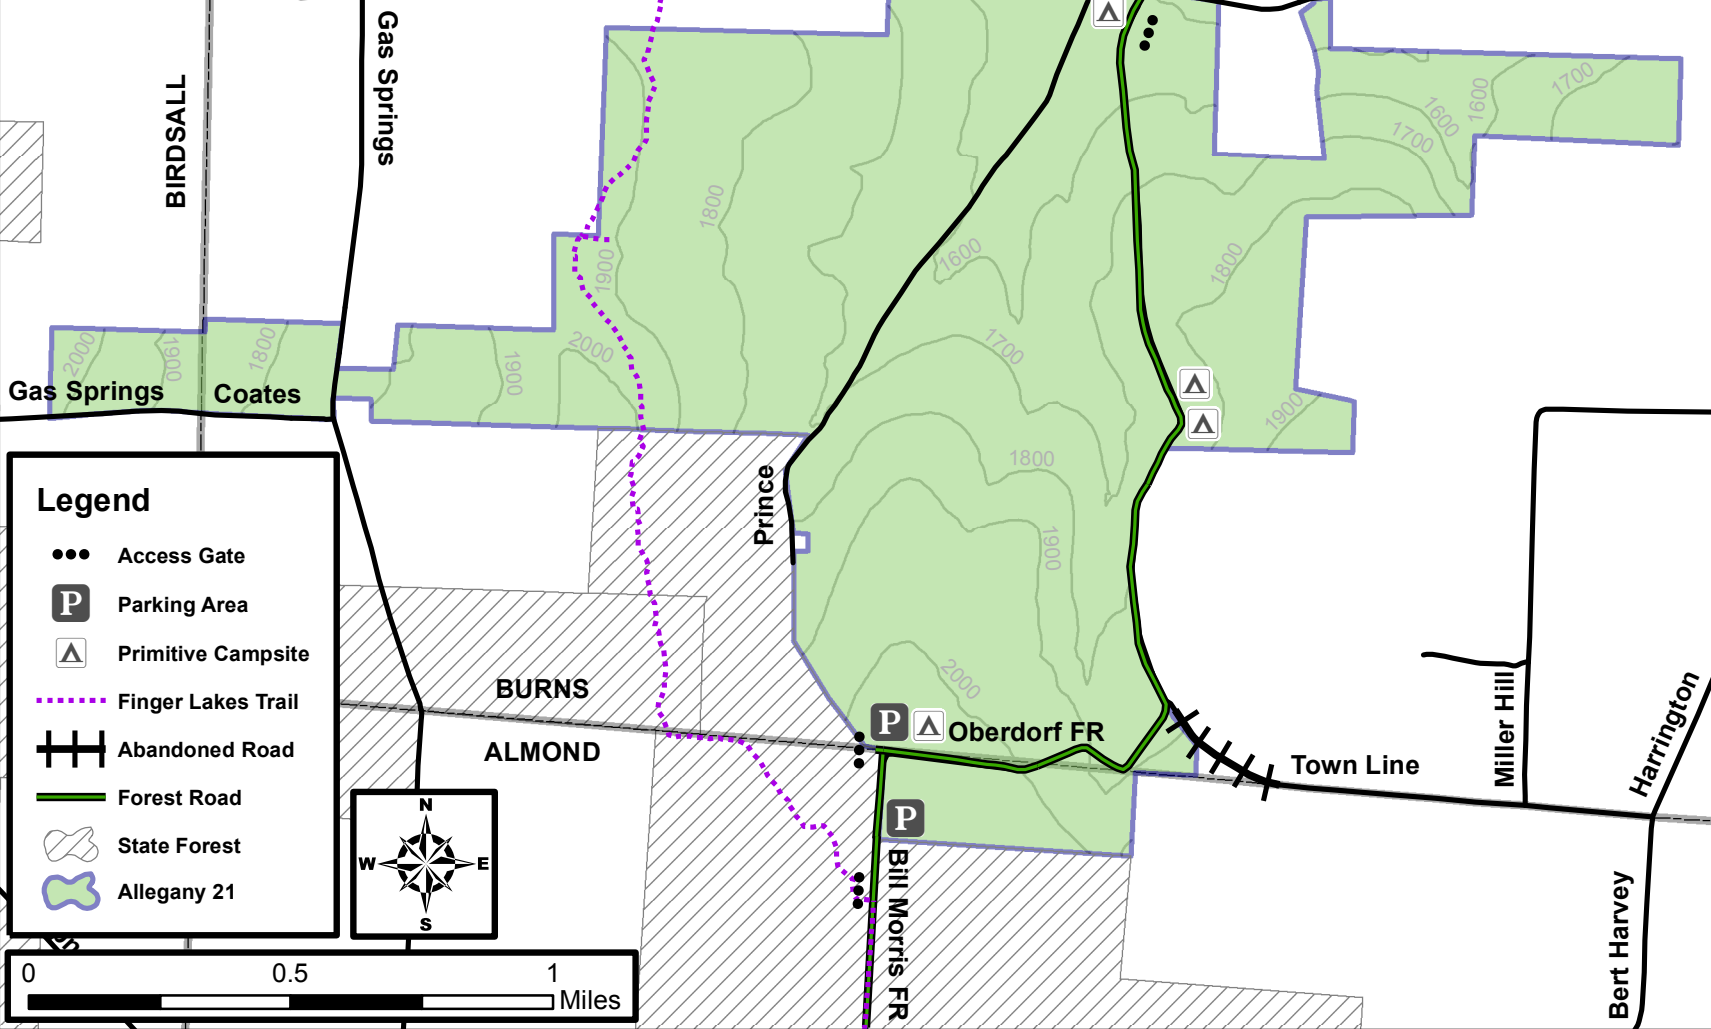

McElroy

36

Hopkins

Allegany 16 Crab Hollow State Forest Access and Facilities Map

Allegany 17 Coyle Hill State Forest Access and Facilities Map

Allegany 18 Rush Creek State Forest Access and Facilities Map

Legend

- Access Gate
- ||||| Snowmobile Trail
- Forest Road
- W.M.A.
- Allegany 18

Allegany 19 Swift Hill State Forest Access and Facilities Map

Legend

•••	Access Gate		Snowmobile Trail
	Parking Area		Closed Forest Road
	Primitive Campsite		Allegany 19
	Finger Lakes Trail		

Allegany 20 Plumbottom State Forest Access and Facilities Map

Allegany 21 Slader Creek State Forest Access and Facilities Map

Legend

- Access Gate
- P** Parking Area
- ▲ Primitive Campsite
- ⋯ Finger Lakes Trail
- ⊢ Abandoned Road
- Forest Road
- State Forest
- Allegany 21