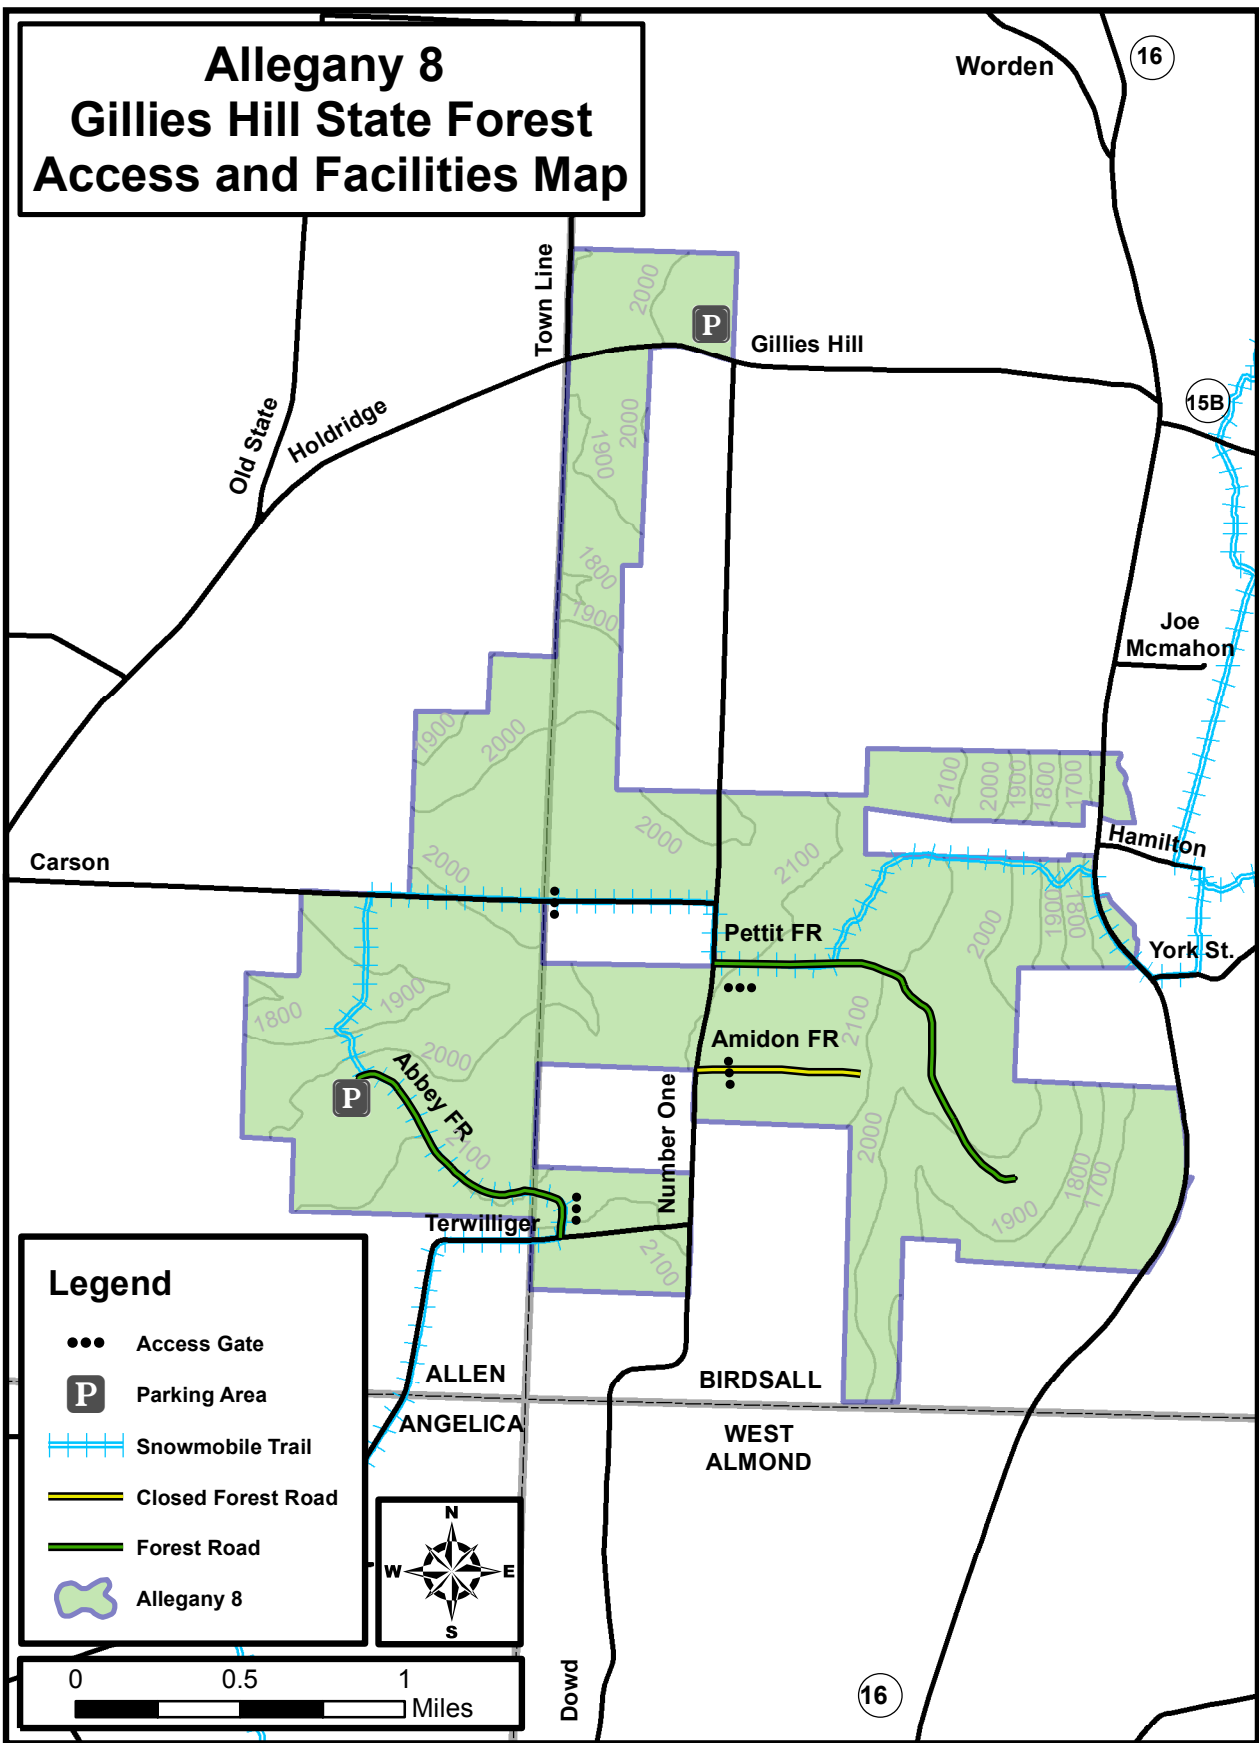

Allegany 6 Klipnocky State Forest Access and Facilities Map

Allegany 7 Vandermark State Forest Access and Facilities Map

Legend

- Access Gate
- P Parked Area
- △ Primitive Campsite
- Snowmobile Trail
- Closed Forest Road
- Forest Road
- Allegany 7

Allegany 8 Gillies Hill State Forest Access and Facilities Map

Allegany 9 Hiltonville State Forest Access and Facilities Map

BIRDSALL

York St.

Sullivan

Leith

Hiltonville

Legend

ALLEGANY COUNTY
CENTERVILLE

Cadwell

Newland FR

Smith Cross

Lost Nation

North Hill

Dow

Legend