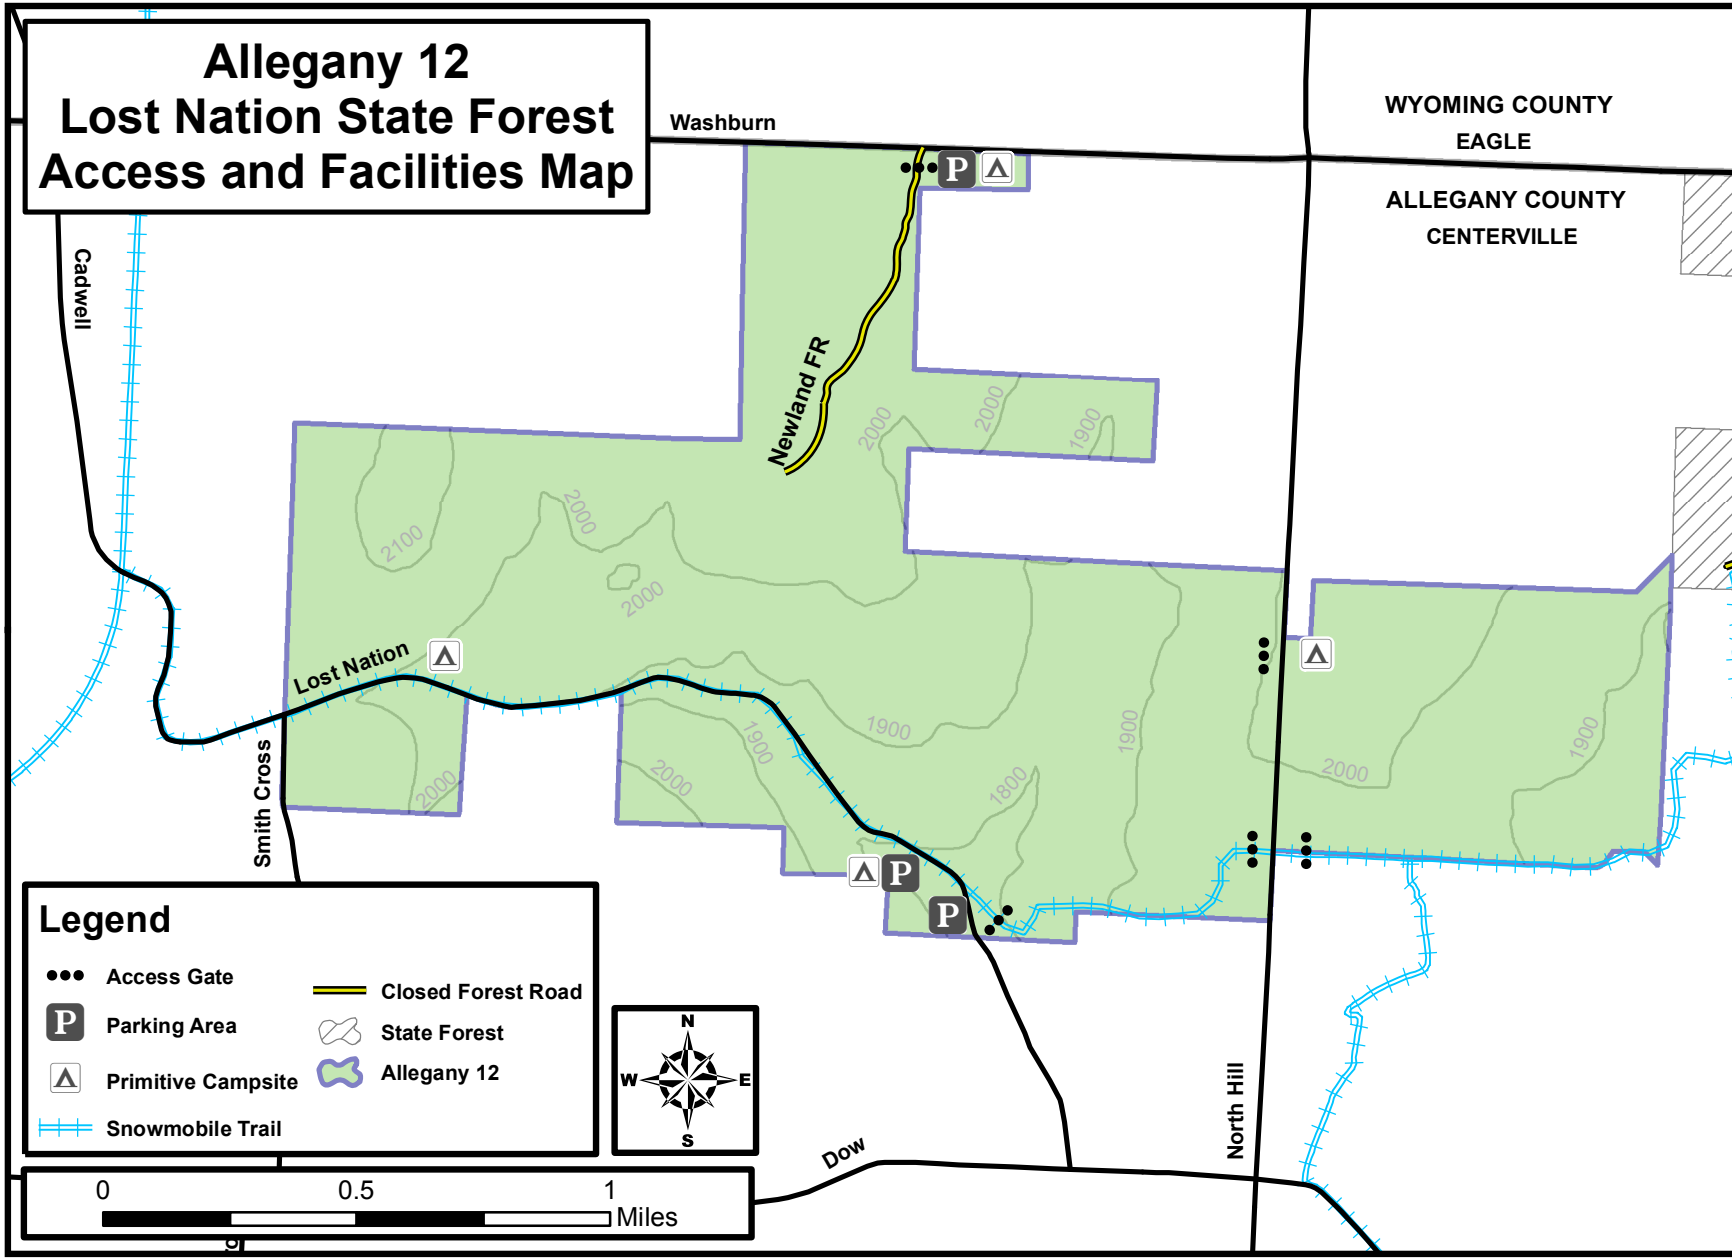

Allegany 11 English Hill State Forest Access and Facilities Map

Bowen
Eldridge

Heidenreich

Walbridge

Bennett

Davis

Ricketts FR

Dutch
Settlement

Eisaman

Dudley

English Hill

Old State

GRANGER

GROVE

Briar Hill

15

Legend

- Access Gate
- P** Parking Area
- ▲ Primitive Campsite
- ⚡ Snowmobile Trail
- Forest Road
- State Forest
- Allegany 11

Allegany 12 Lost Nation State Forest Access and Facilities Map

Washburn

WYOMING COUNTY
EAGLE

ALLEGANY COUNTY
CENTERVILLE

Cadwell

Newland FR

Smith Cross

Lost Nation

North Hill

Dow

Legend