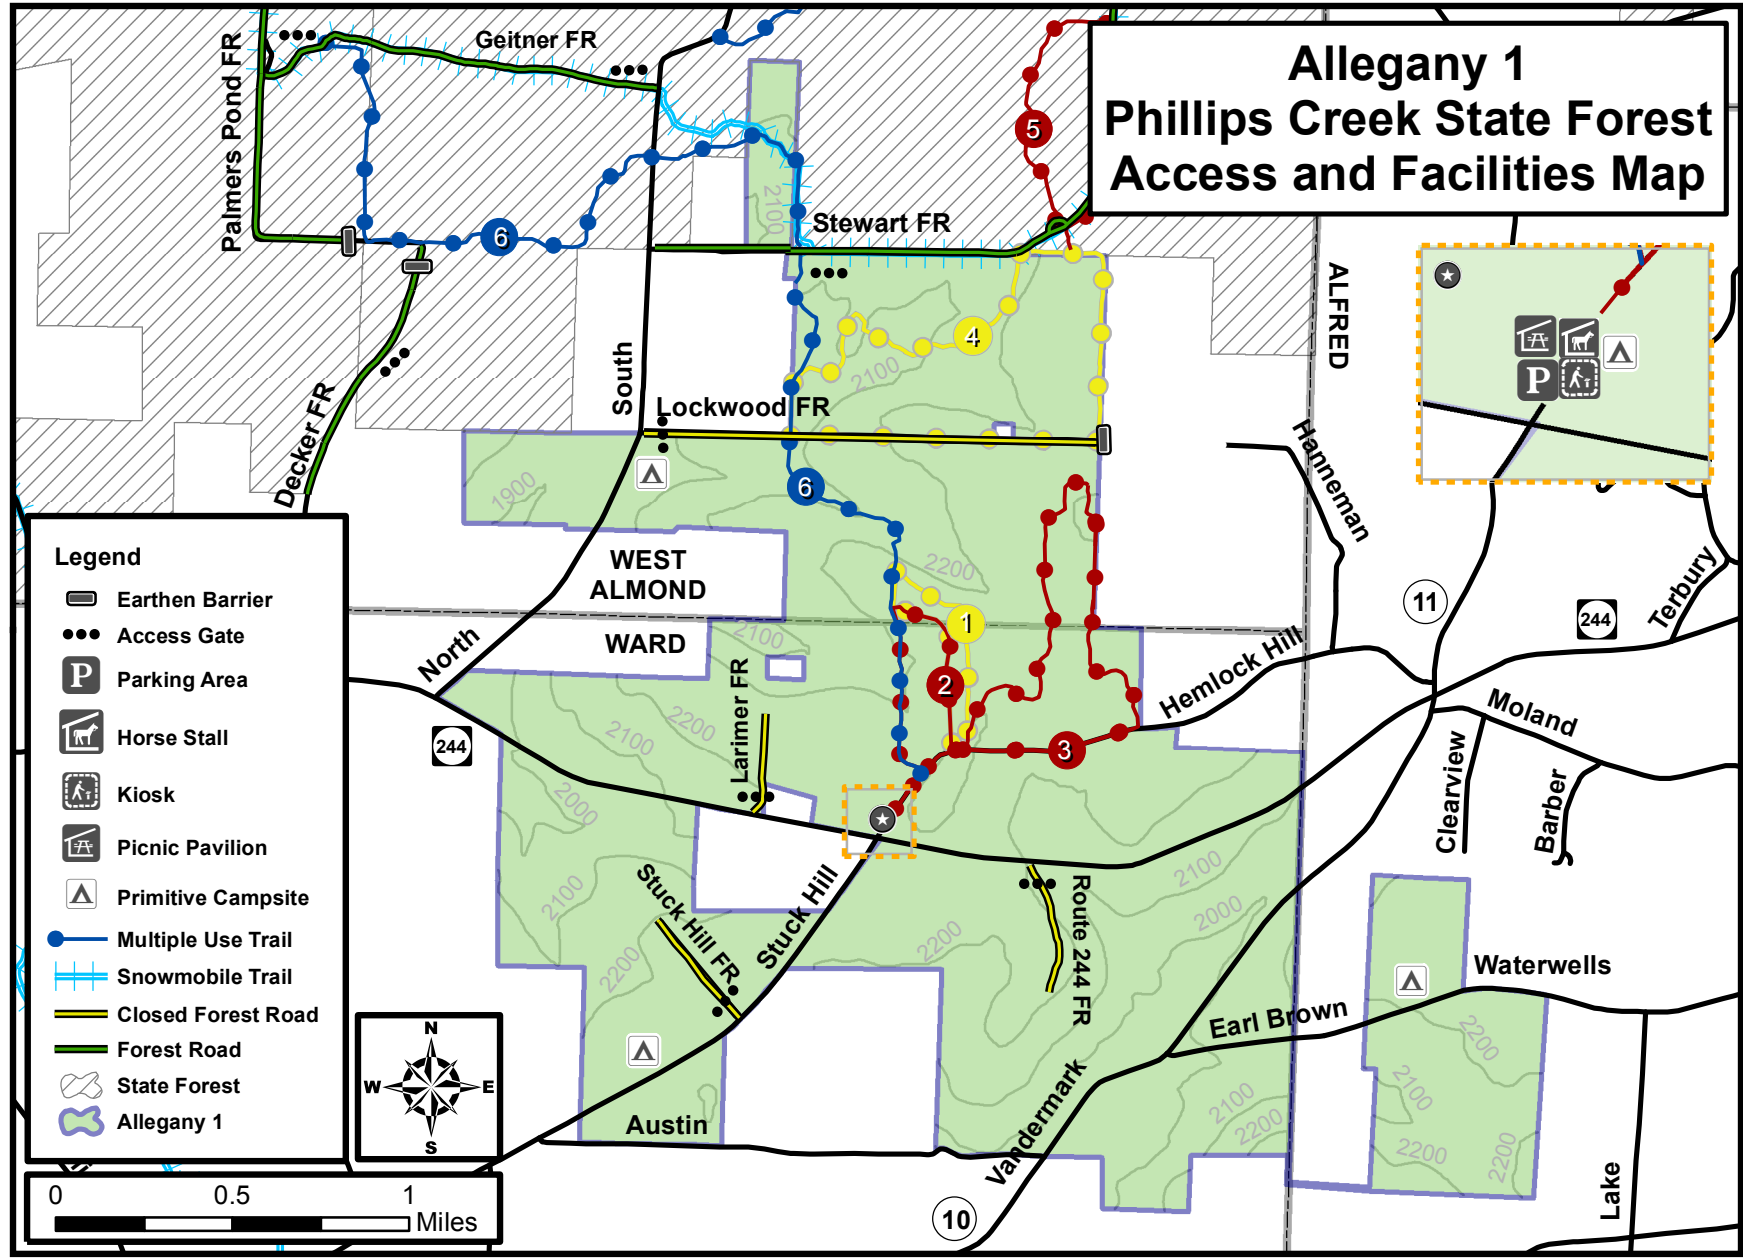

Allegany 2 Turnpike State Forest Access and Facilities Map

Legend

Earthen Barrier	Kiosk	Closed Forest Road
Access Gate	Picnic Site	Forest Road
Parking Area	Water Supply	State Forest
Accessible Equestrian Platform	Primitive Campsite	Allegany 2
Horse Stall	Multiple Use Trail	Snowmobile Trail

Allegany 3 Bully Hill State Forest Access and Facilities Map

Legend

- Earthen Barrier
- Access Gate
- Parking Area
- Primitive Campsite
- Lean-To
- Finger Lakes Trail
- Snowmobile Trail
- Abandoned Road
- Closed Forest Road
- Forest Road
- State Forest
- Allegany 3

Legend

- Access Gate
- ||||| Snowmobile Trail
- Forest Road
- W.M.A.
- Allegany 18

Allegany 19 Swift Hill State Forest Access and Facilities Map

Legend

•••	Access Gate		Snowmobile Trail
	Parking Area		Closed Forest Road
	Primitive Campsite		Allegany 19
	Finger Lakes Trail		

Allegany 23 Allen Lake State Forest Access and Facilities Map

Legend

- Access Gate
- P Parking Area
- 🚶 Trailhead
- △ Primitive Campsite
- Hidden Falls Trail
- - - Snowmobile Trail
- ⊥ Abandoned Road
- Forest Road
- State Forest
- Allegany 23