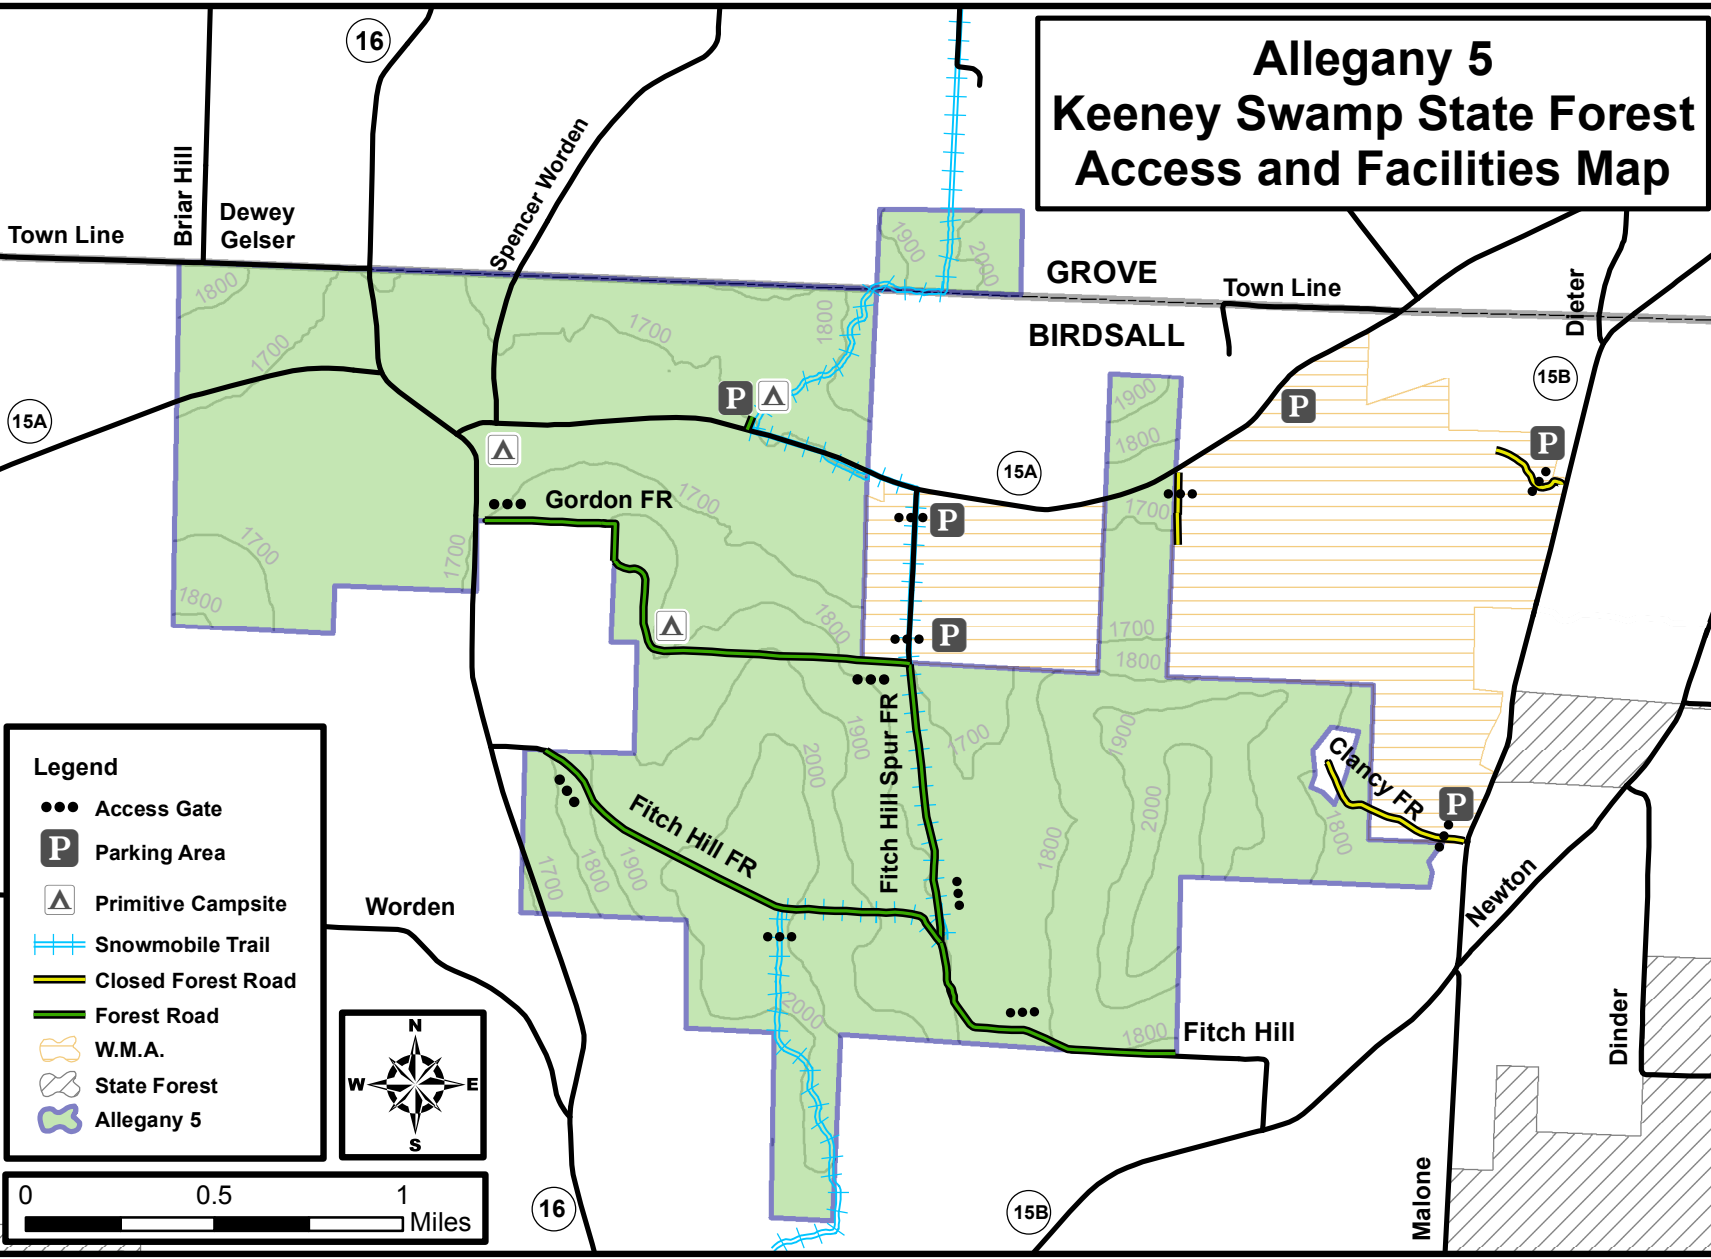

Allegany 3 Bully Hill State Forest Access and Facilities Map

Legend

- Earthen Barrier
- Access Gate
- Parking Area
- Primitive Campsite
- Lean-To
- Finger Lakes Trail
- Snowmobile Trail
- Abandoned Road
- Closed Forest Road
- Forest Road
- State Forest
- Allegany 3

Allegany 4 Palmer's Pond State Forest Access and Facilities Map

Legend

- Earthen Barrier
- Access Gate
- Parking Area
- Kiosk
- Picnic Site
- Primitive Campsite
- Multiple Use Trail
- Snowmobile Trail
- Closed Forest Road
- Forest Road
- State Forest
- Allegany 4

Allegheny 5 Keeney Swamp State Forest Access and Facilities Map

Legend

- Access Gate
- P Parking Area
- △ Primitive Campsite
- Snowmobile Trail
- Closed Forest Road
- Forest Road
- W.M.A.
- State Forest
- Allegheny 5

Allegany 23 Allen Lake State Forest Access and Facilities Map

Legend

- Access Gate
- P Parking Area
- 🚶 Trailhead
- △ Primitive Campsite
- Hidden Falls Trail
- - - Snowmobile Trail
- ⊥ Abandoned Road
- Forest Road
- State Forest
- Allegany 23