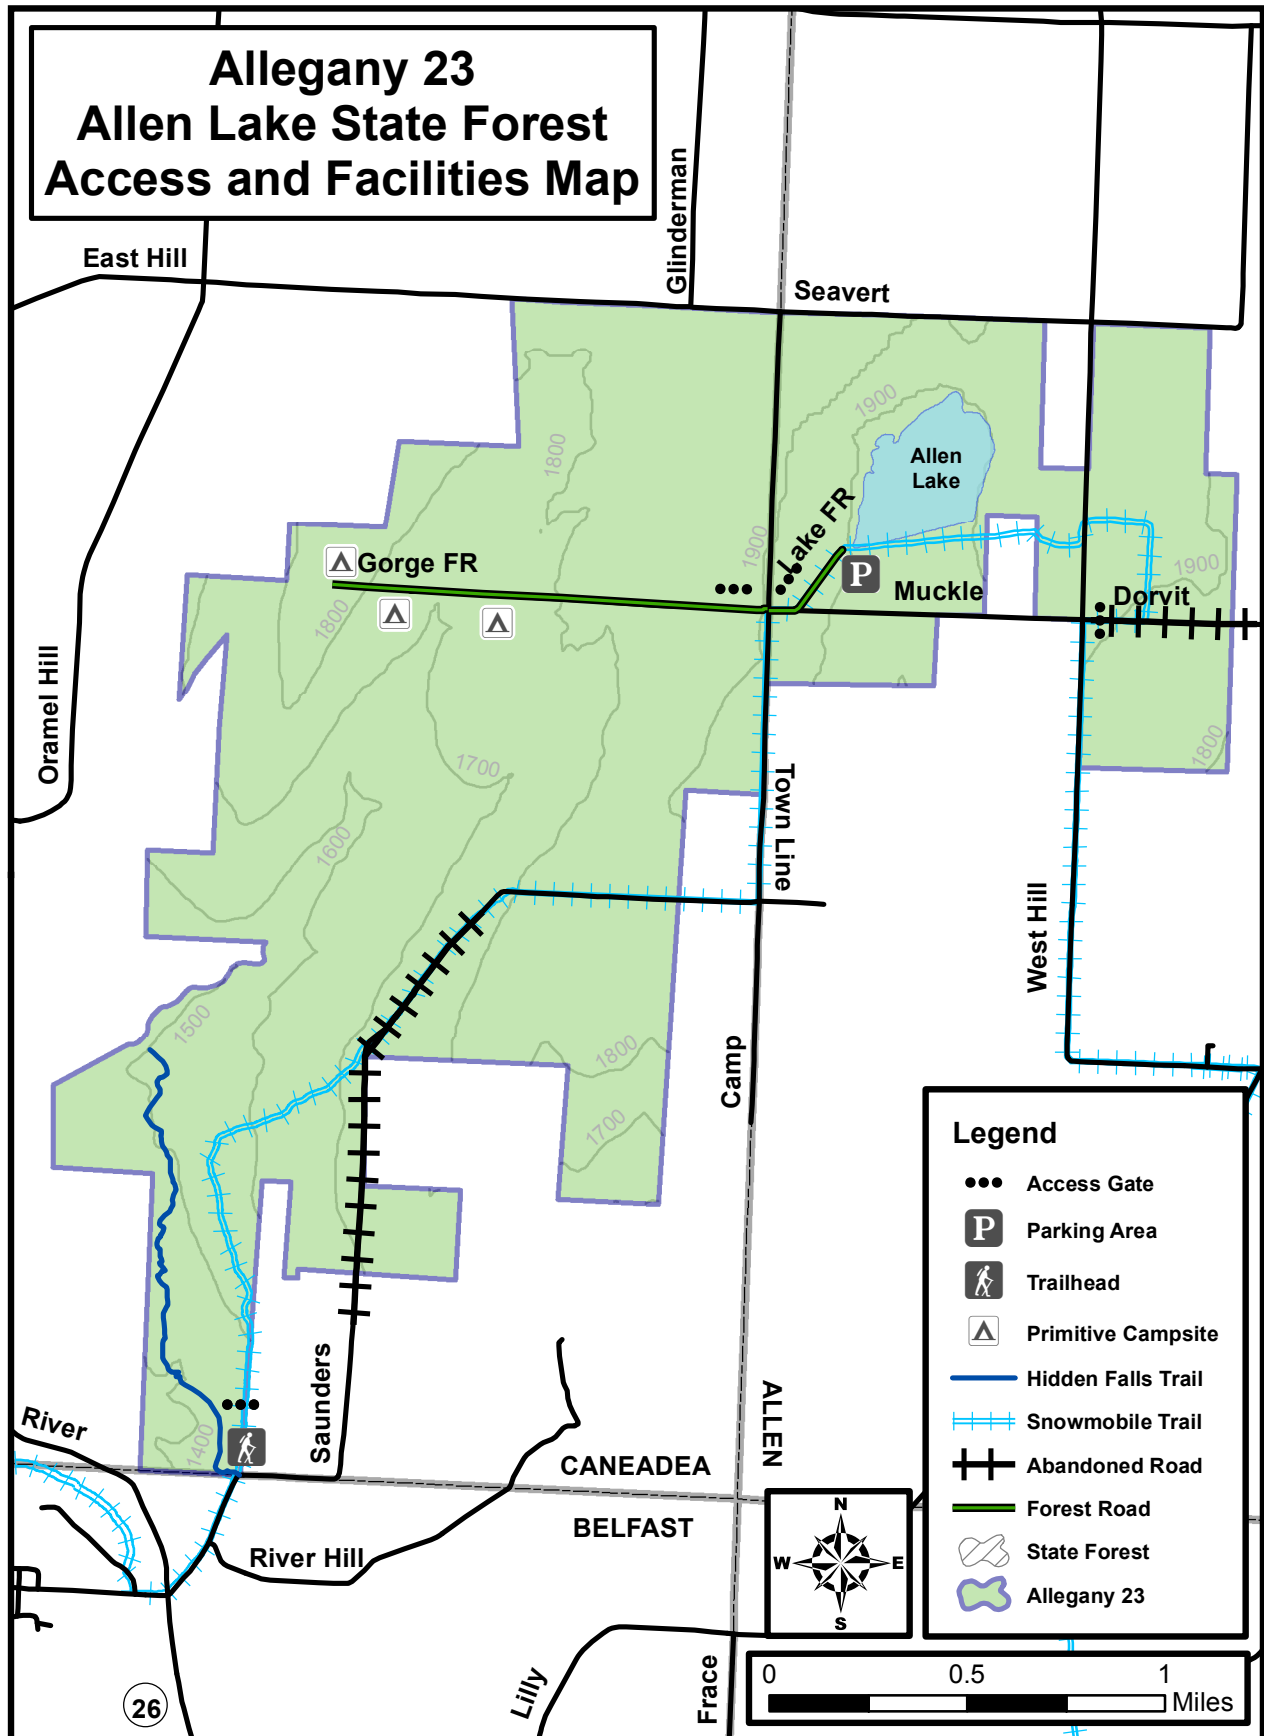

Allegany 23 Allen Lake State Forest Access and Facilities Map

Legend

- ●● Access Gate
- P Parking Area
- 🚶 Trailhead
- △ Primitive Campsite
- Hidden Falls Trail
- - - Snowmobile Trail
- ⊥ Abandoned Road
- Forest Road
- State Forest
- Allegany 23

26