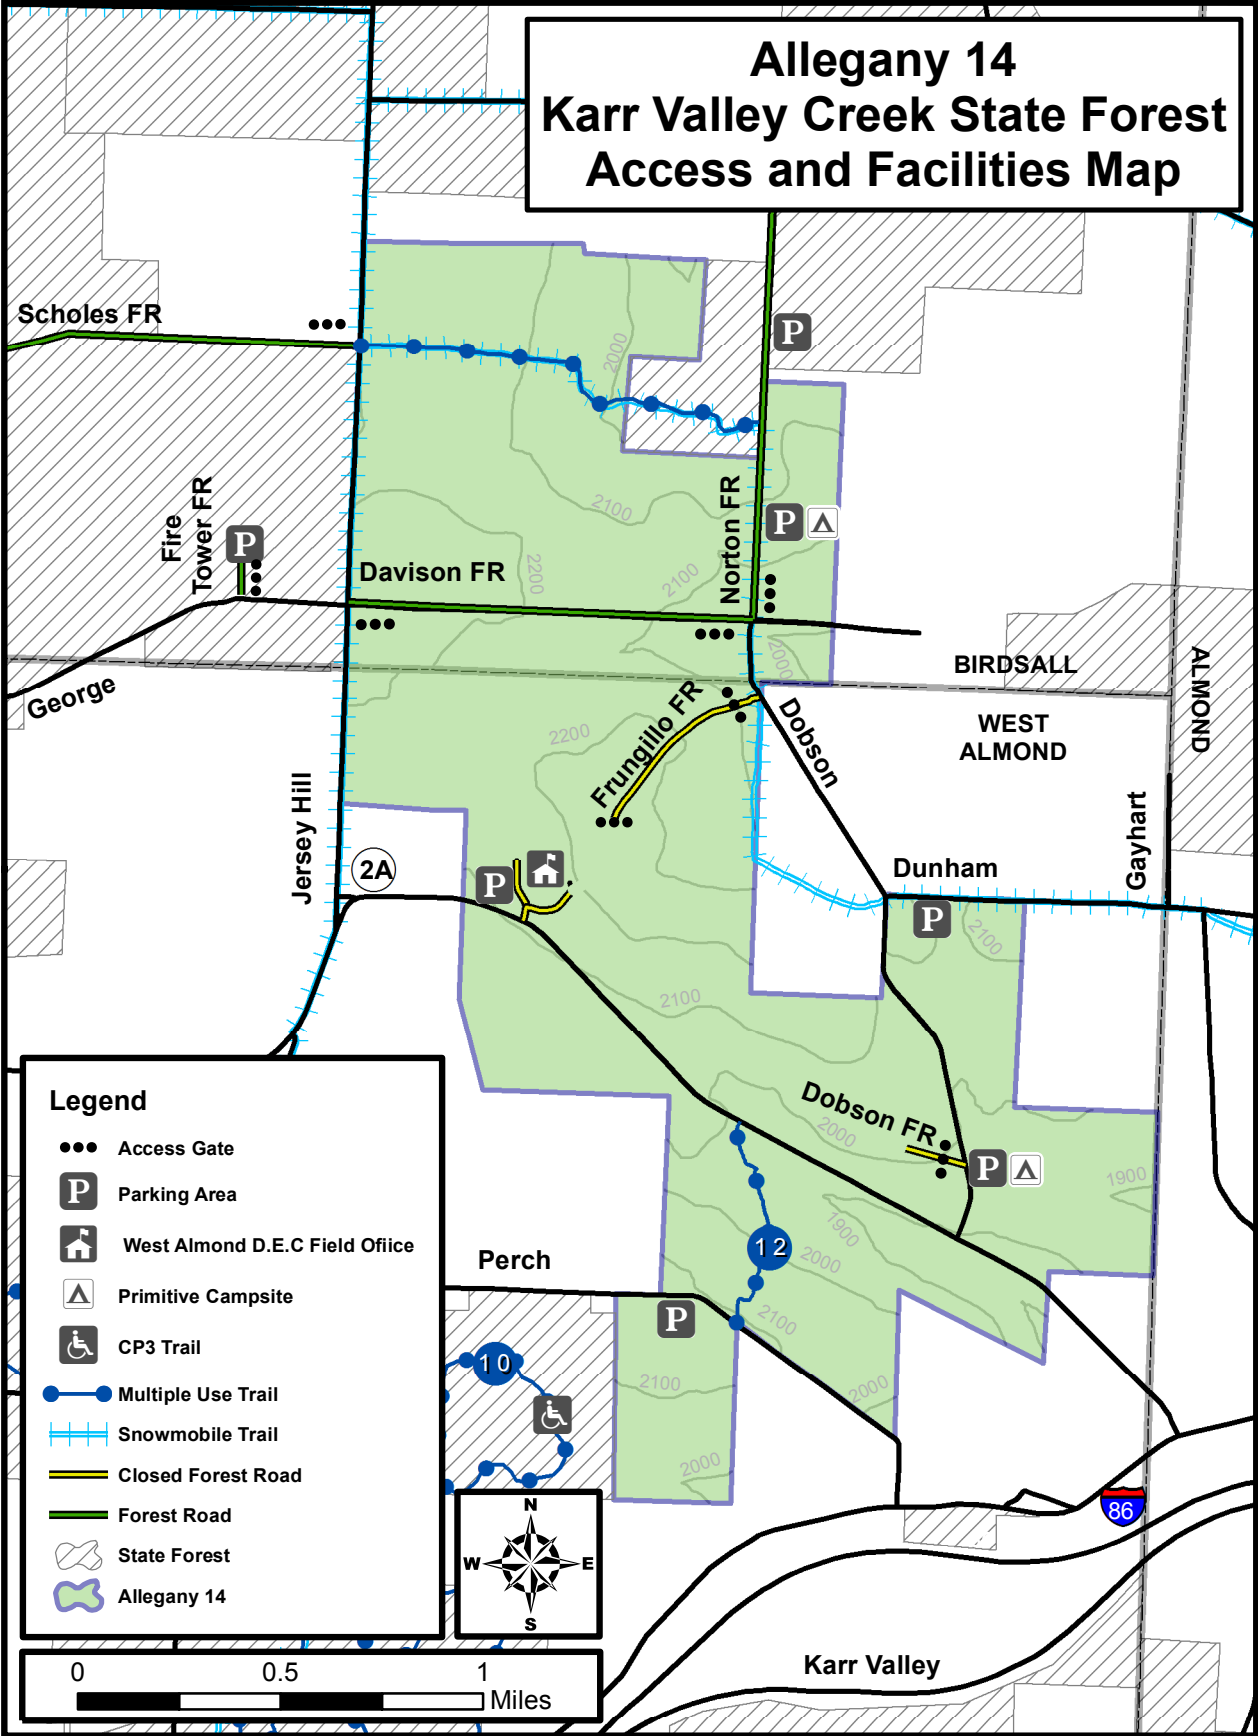

Allegany 14 Karr Valley Creek State Forest Access and Facilities Map

Legend

- ●●● Access Gate
- P Parking Area
- 🏠 West Almond D.E.C Field Office
- △ Primitive Campsite
- ♿ CP3 Trail
- ●—● Multiple Use Trail
- ⊕—⊕ Snowmobile Trail
- Closed Forest Road
- Forest Road
- ▨ State Forest
- 🟡 Allegany 14