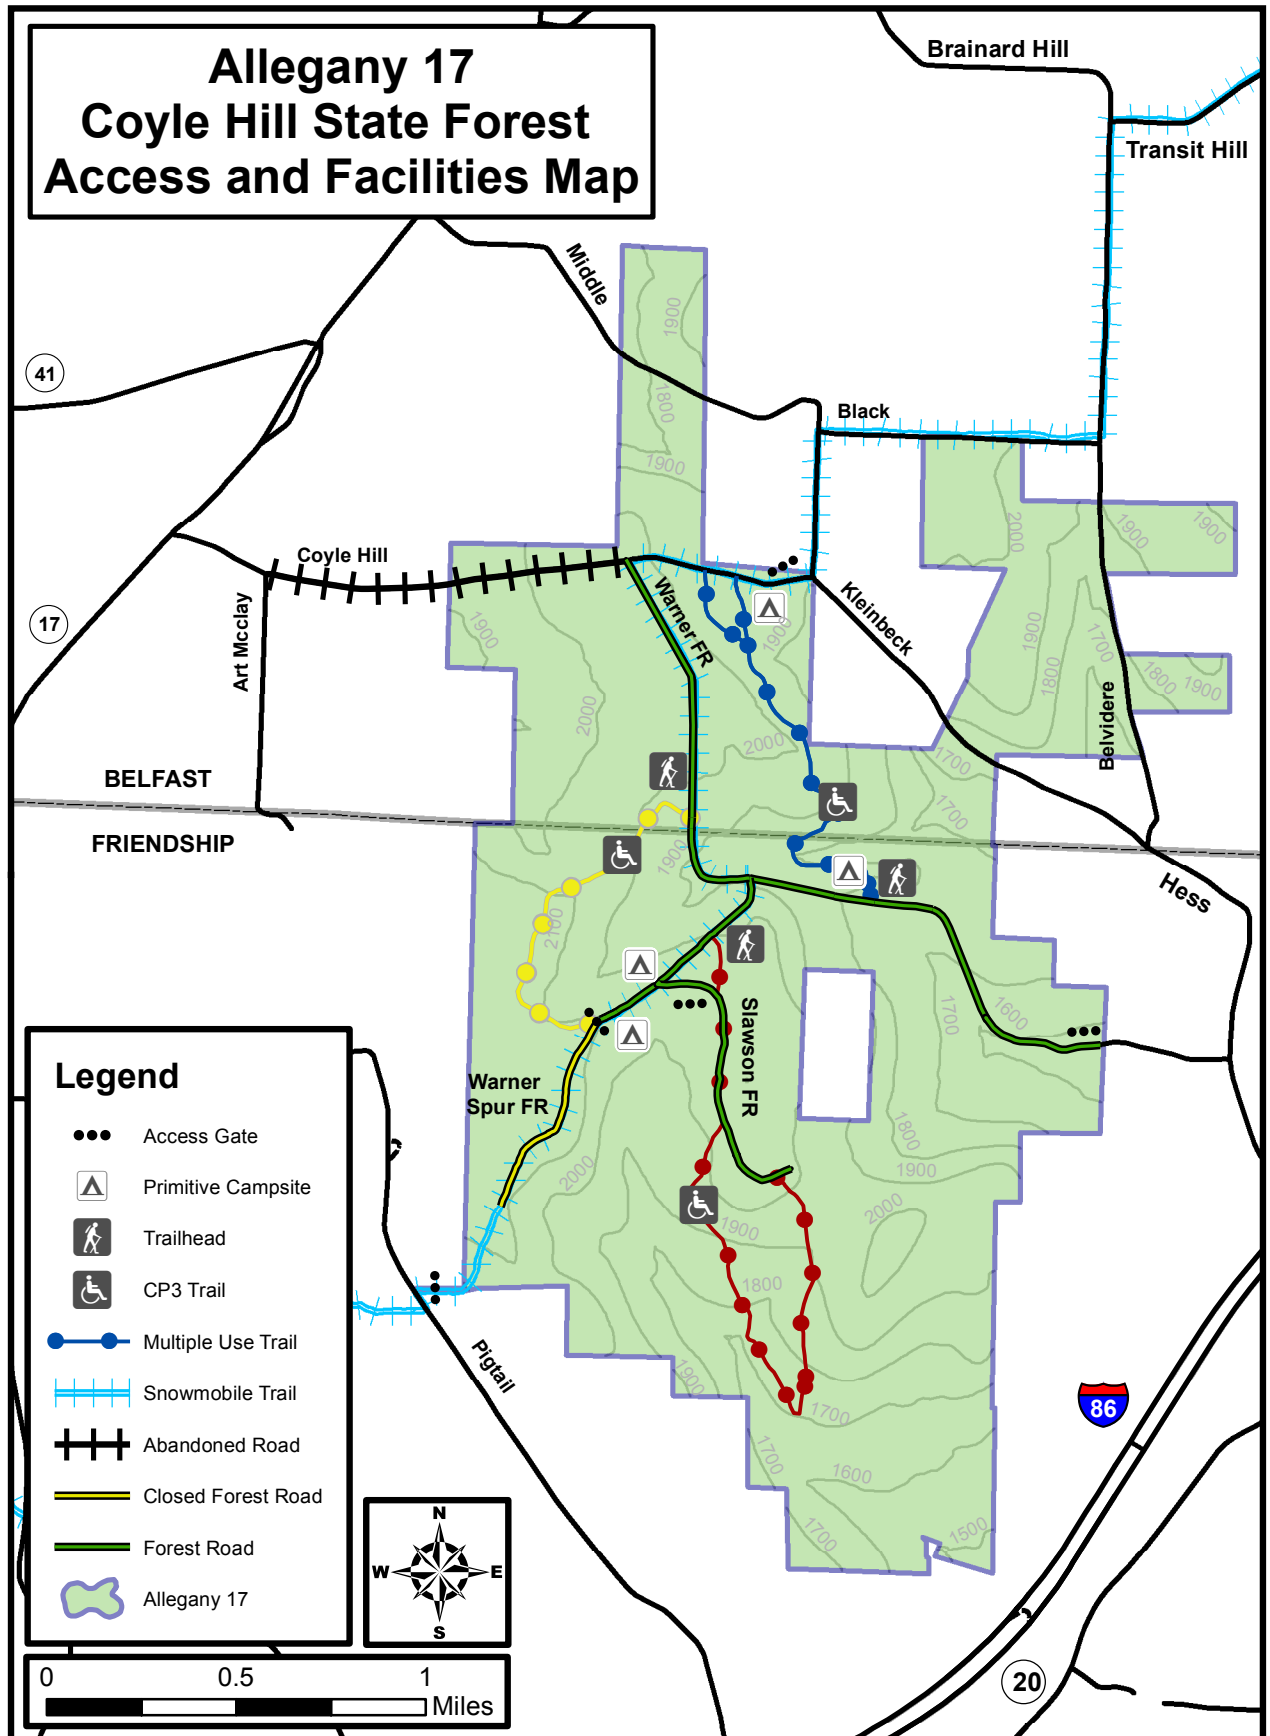

McElroy

36

Hopkins

Allegany 16 Crab Hollow State Forest Access and Facilities Map

Allegany 17 Coyle Hill State Forest Access and Facilities Map

Allegany 18 Rush Creek State Forest Access and Facilities Map

Legend

- Access Gate
- ||||| Snowmobile Trail
- Forest Road
- W.M.A.
- Allegany 18

Allegany 19 Swift Hill State Forest Access and Facilities Map

Legend

•••	Access Gate		Snowmobile Trail
	Parking Area		Closed Forest Road
	Primitive Campsite		Allegany 19
	Finger Lakes Trail		