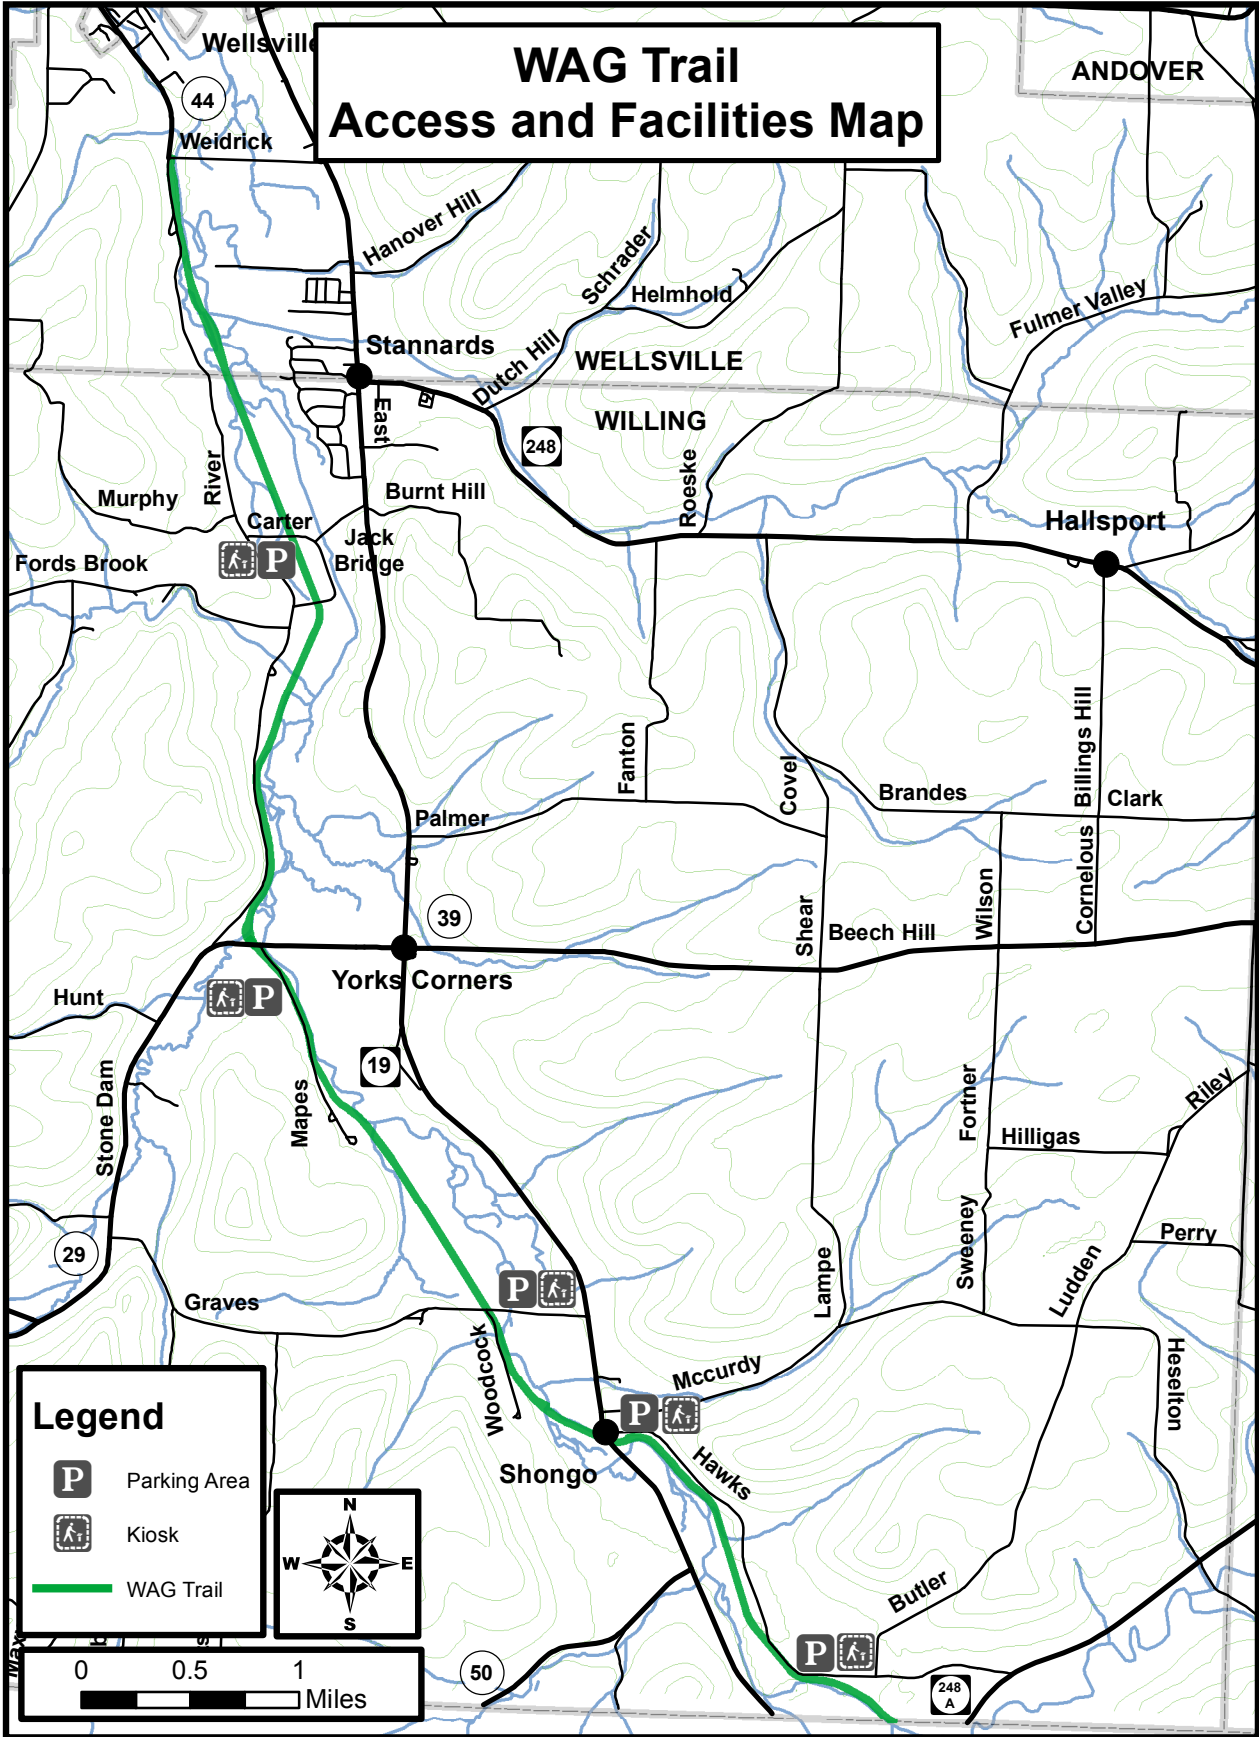

WAG Trail Access and Facilities Map

Legend

- Parking Area
- Kiosk
- WAG Trail