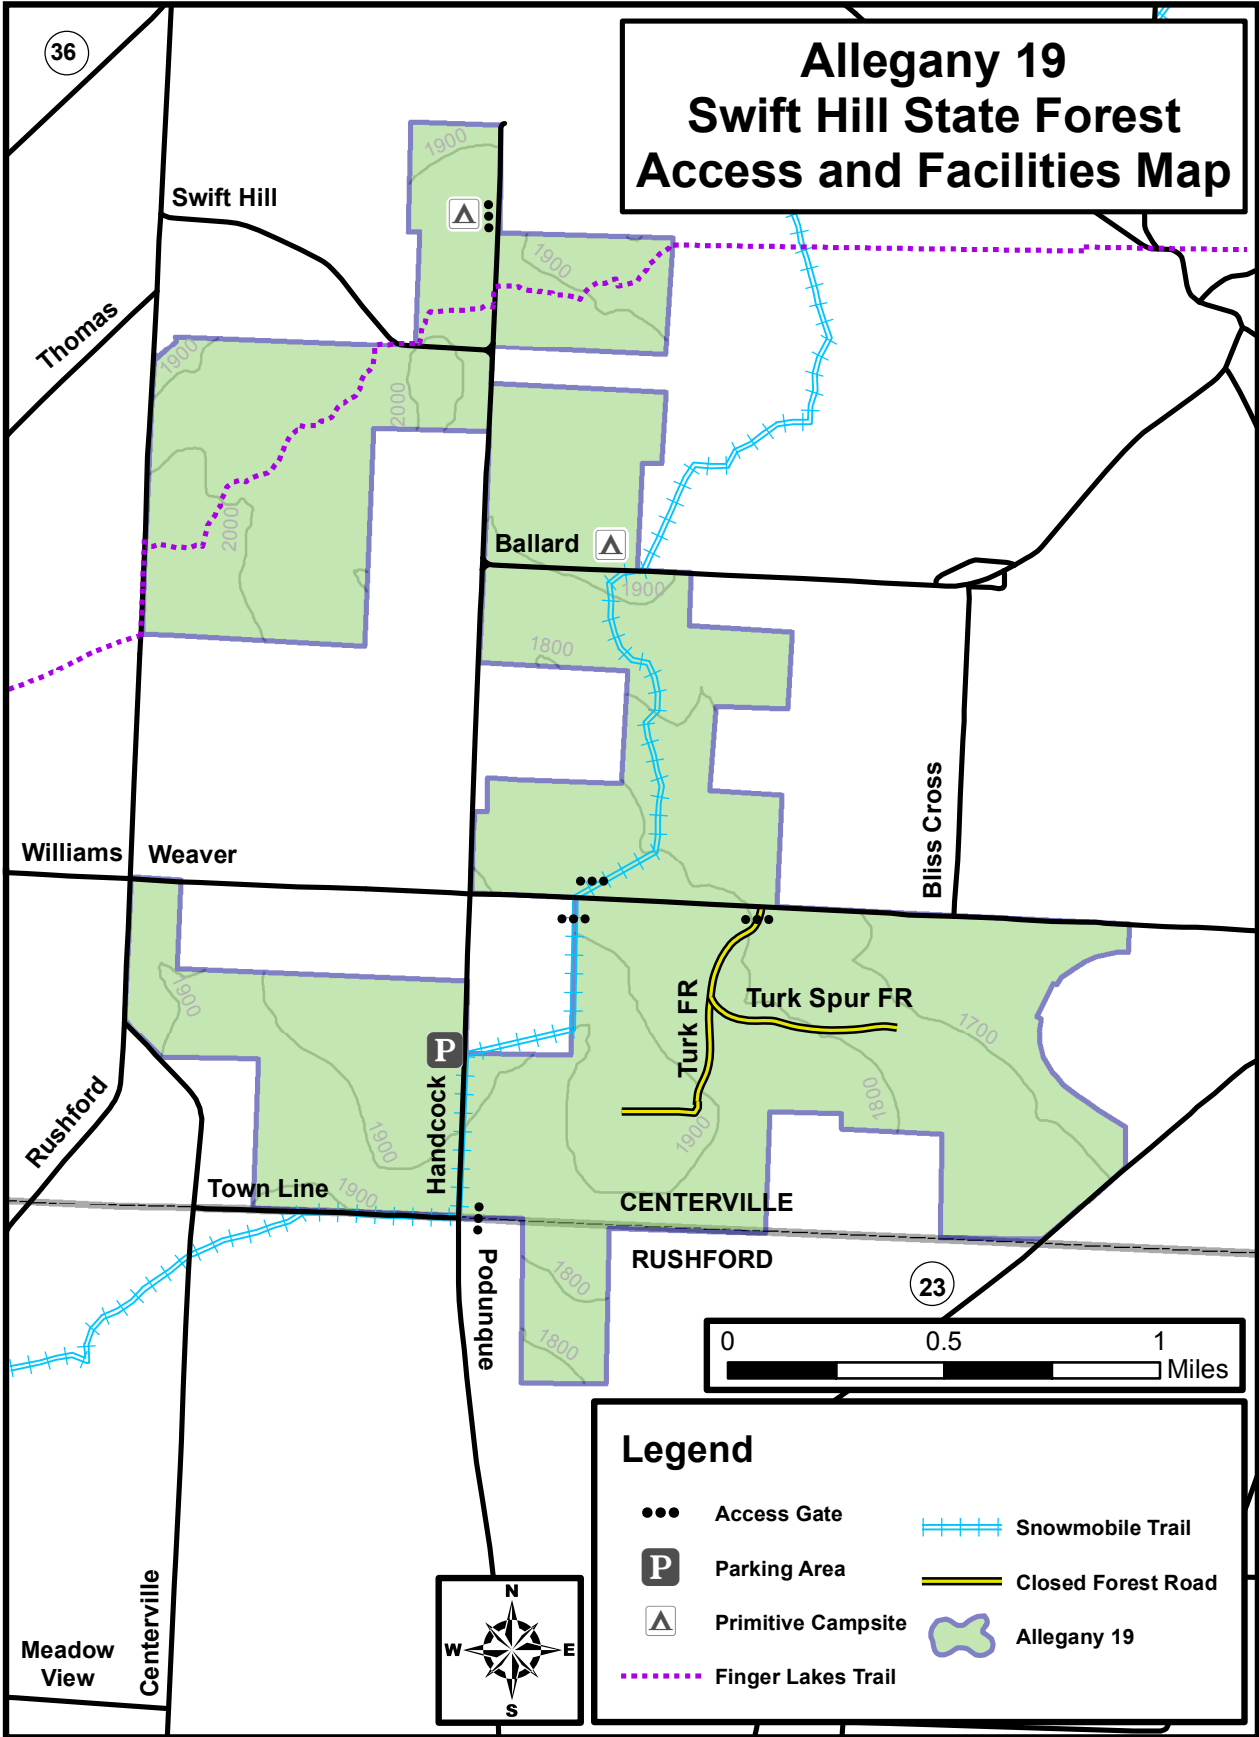

McElroy

36

Hopkins

Allegany 16 Crab Hollow State Forest Access and Facilities Map

Allegany 17 Coyle Hill State Forest Access and Facilities Map

Allegany 18 Rush Creek State Forest Access and Facilities Map

Legend

- Access Gate
- ||||| Snowmobile Trail
- Forest Road
- W.M.A.
- Allegany 18

Allegany 19 Swift Hill State Forest Access and Facilities Map

Legend

•••	Access Gate		Snowmobile Trail
	Parking Area		Closed Forest Road
	Primitive Campsite		Allegany 19
	Finger Lakes Trail		