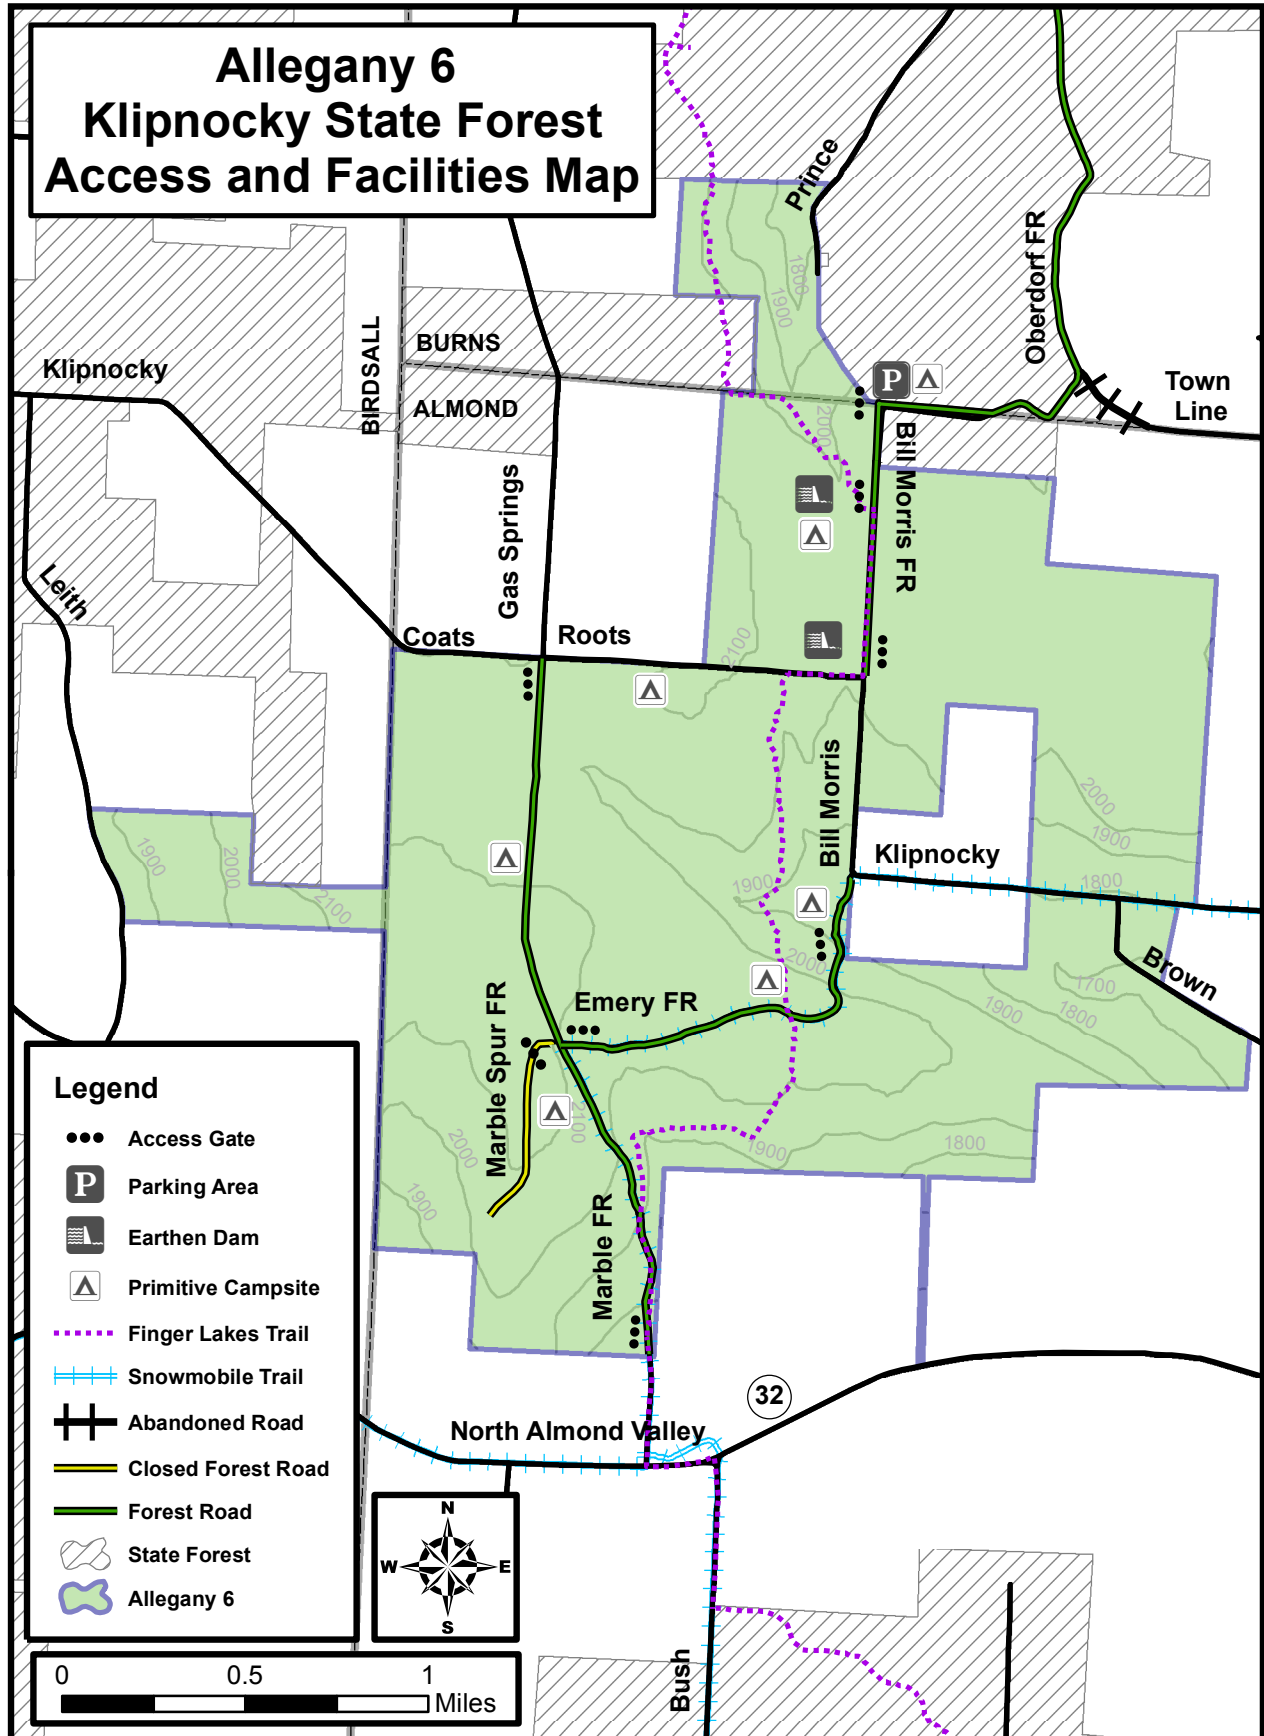

Allegheny 5 Keeney Swamp State Forest Access and Facilities Map

Legend

- Access Gate
- P Parking Area
- △ Primitive Campsite
- Snowmobile Trail
- Closed Forest Road
- Forest Road
- W.M.A.
- State Forest
- Allegheny 5

Allegany 6 Klipnocky State Forest Access and Facilities Map

Allegany 7 Vandermark State Forest Access and Facilities Map

Legend

- Access Gate
- P Parked Area
- △ Primitive Campsite
- Snowmobile Trail
- Closed Forest Road
- Forest Road
- Allegany 7

ALLEGANY COUNTY
CENTERVILLE

Cadwell

Newland FR

Smith Cross

Lost Nation

North Hill

Dow

Legend

Allegany 23 Allen Lake State Forest Access and Facilities Map

Legend

- Access Gate
- P Parking Area
- 🚶 Trailhead
- △ Primitive Campsite
- Hidden Falls Trail
- - - Snowmobile Trail
- ⊥ Abandoned Road
- Forest Road
- State Forest
- Allegany 23