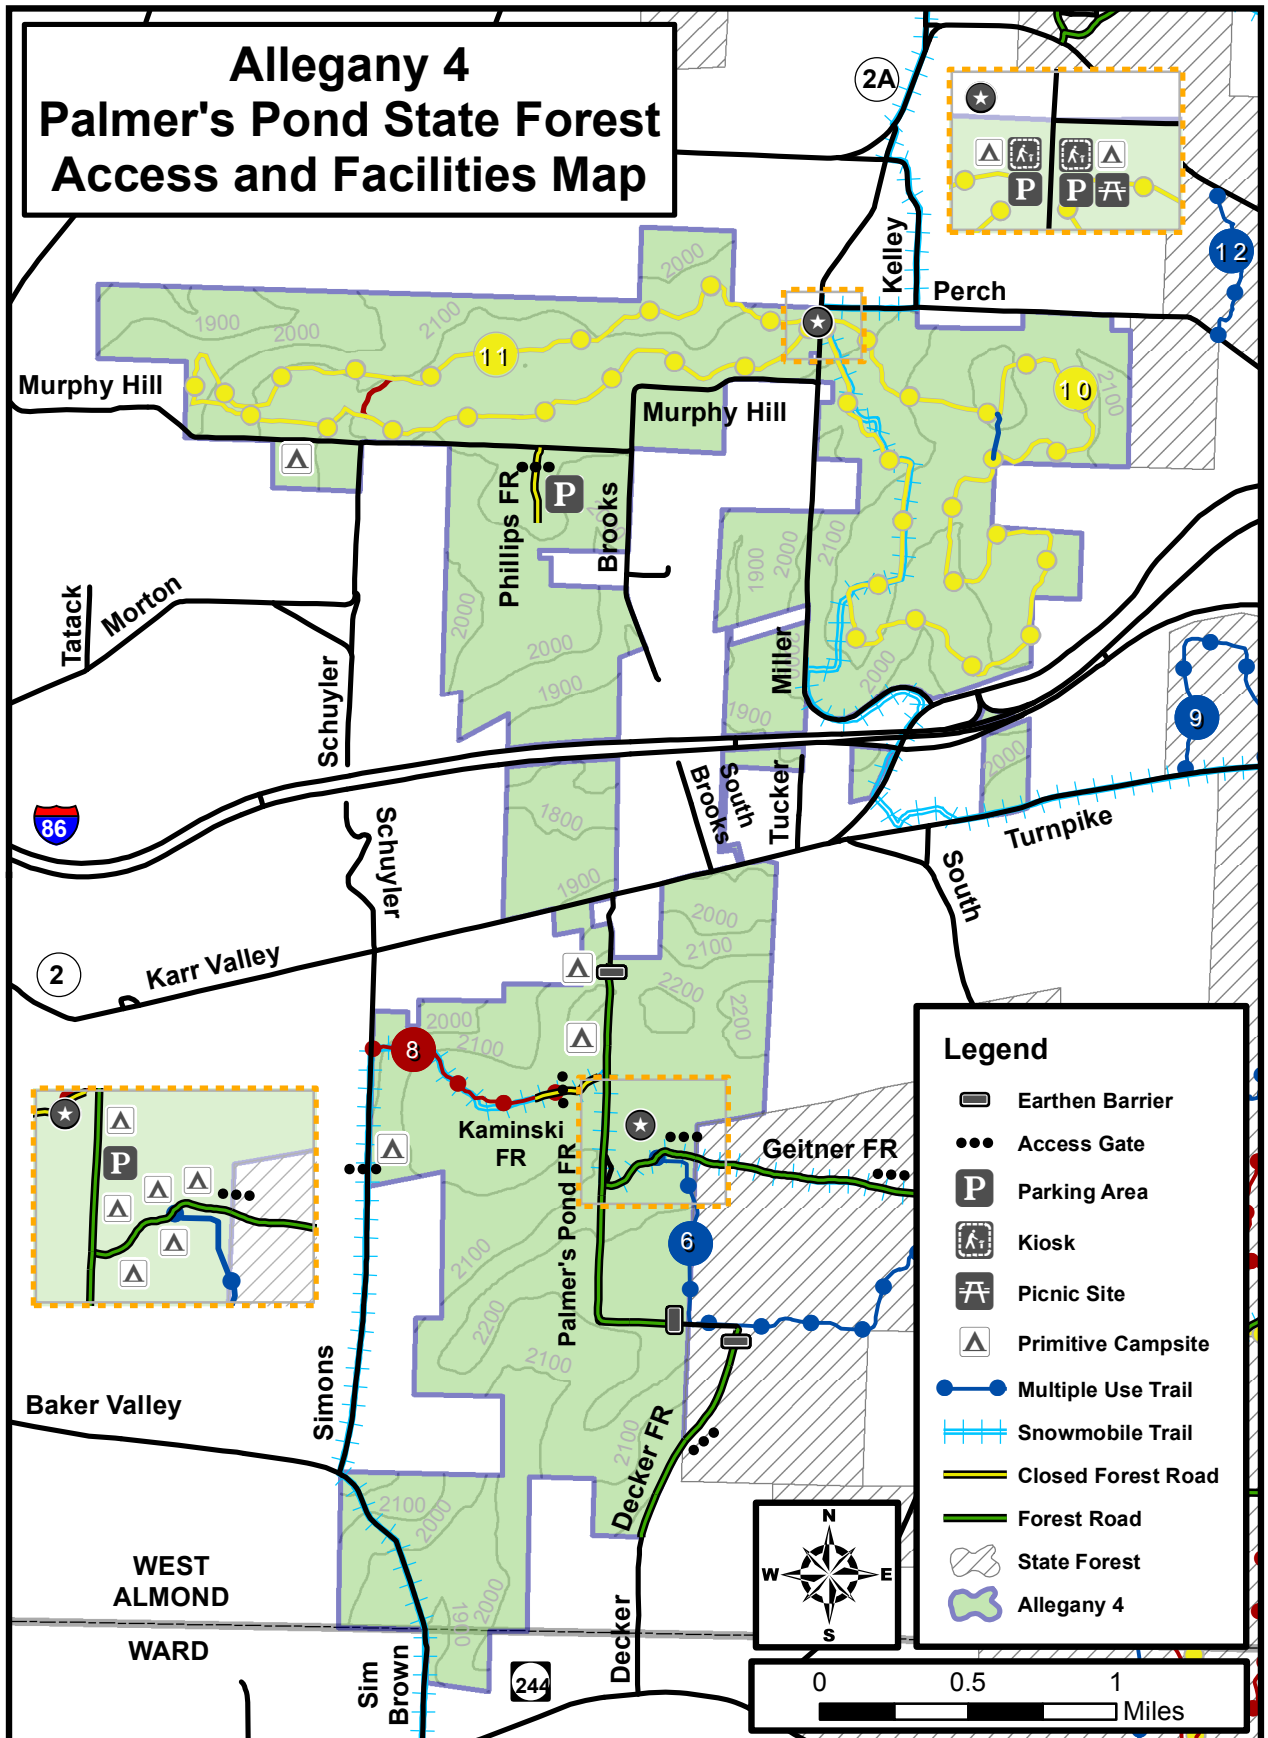

Allegany 4 Palmer's Pond State Forest Access and Facilities Map

Legend

- Earthen Barrier
- Access Gate
- Parking Area
- Kiosk
- Picnic Site
- Primitive Campsite
- Multiple Use Trail
- Snowmobile Trail
- Closed Forest Road
- Forest Road
- State Forest
- Allegany 4