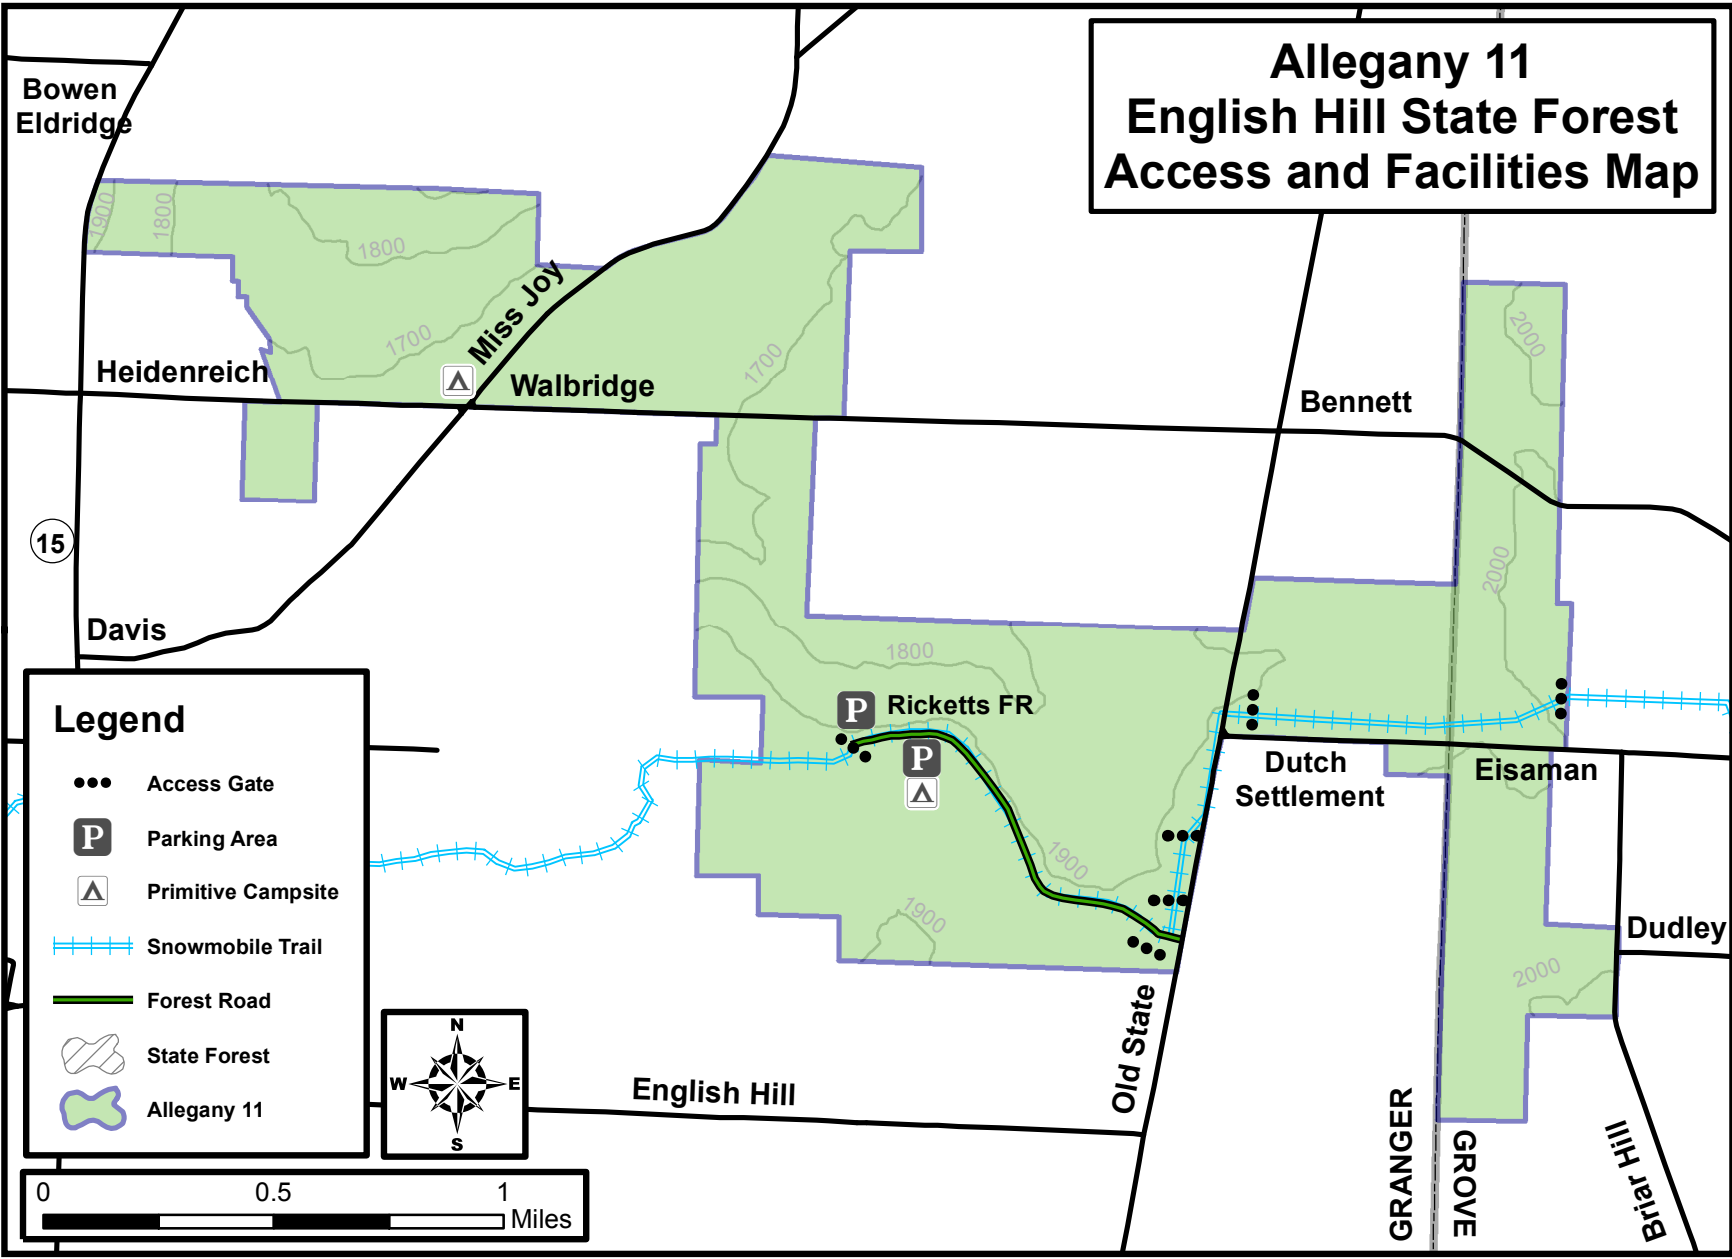

Allegany 8 Gillies Hill State Forest Access and Facilities Map

Allegany 9 Hiltonville State Forest Access and Facilities Map

BIRDSALL

York St.

Sullivan

Leith

Hiltonville

Legend

- Access Gate
- P** Parking Area
- ▲** Primitive Campsite
- +—+—+— Snowmobile Trail
- Multiple Use Trail
- Forest Road
- ☒ State Forest
- 👉 Allegany 9

Scholes FR

Jersey Hill

Norton FR

Allegany 10 Gas Springs State Access and Facilities Map

Allegany 11 English Hill State Forest Access and Facilities Map

Bowen
Eldridge

Heidenreich

Walbridge

Bennett

Davis

Ricketts FR

Dutch
Settlement