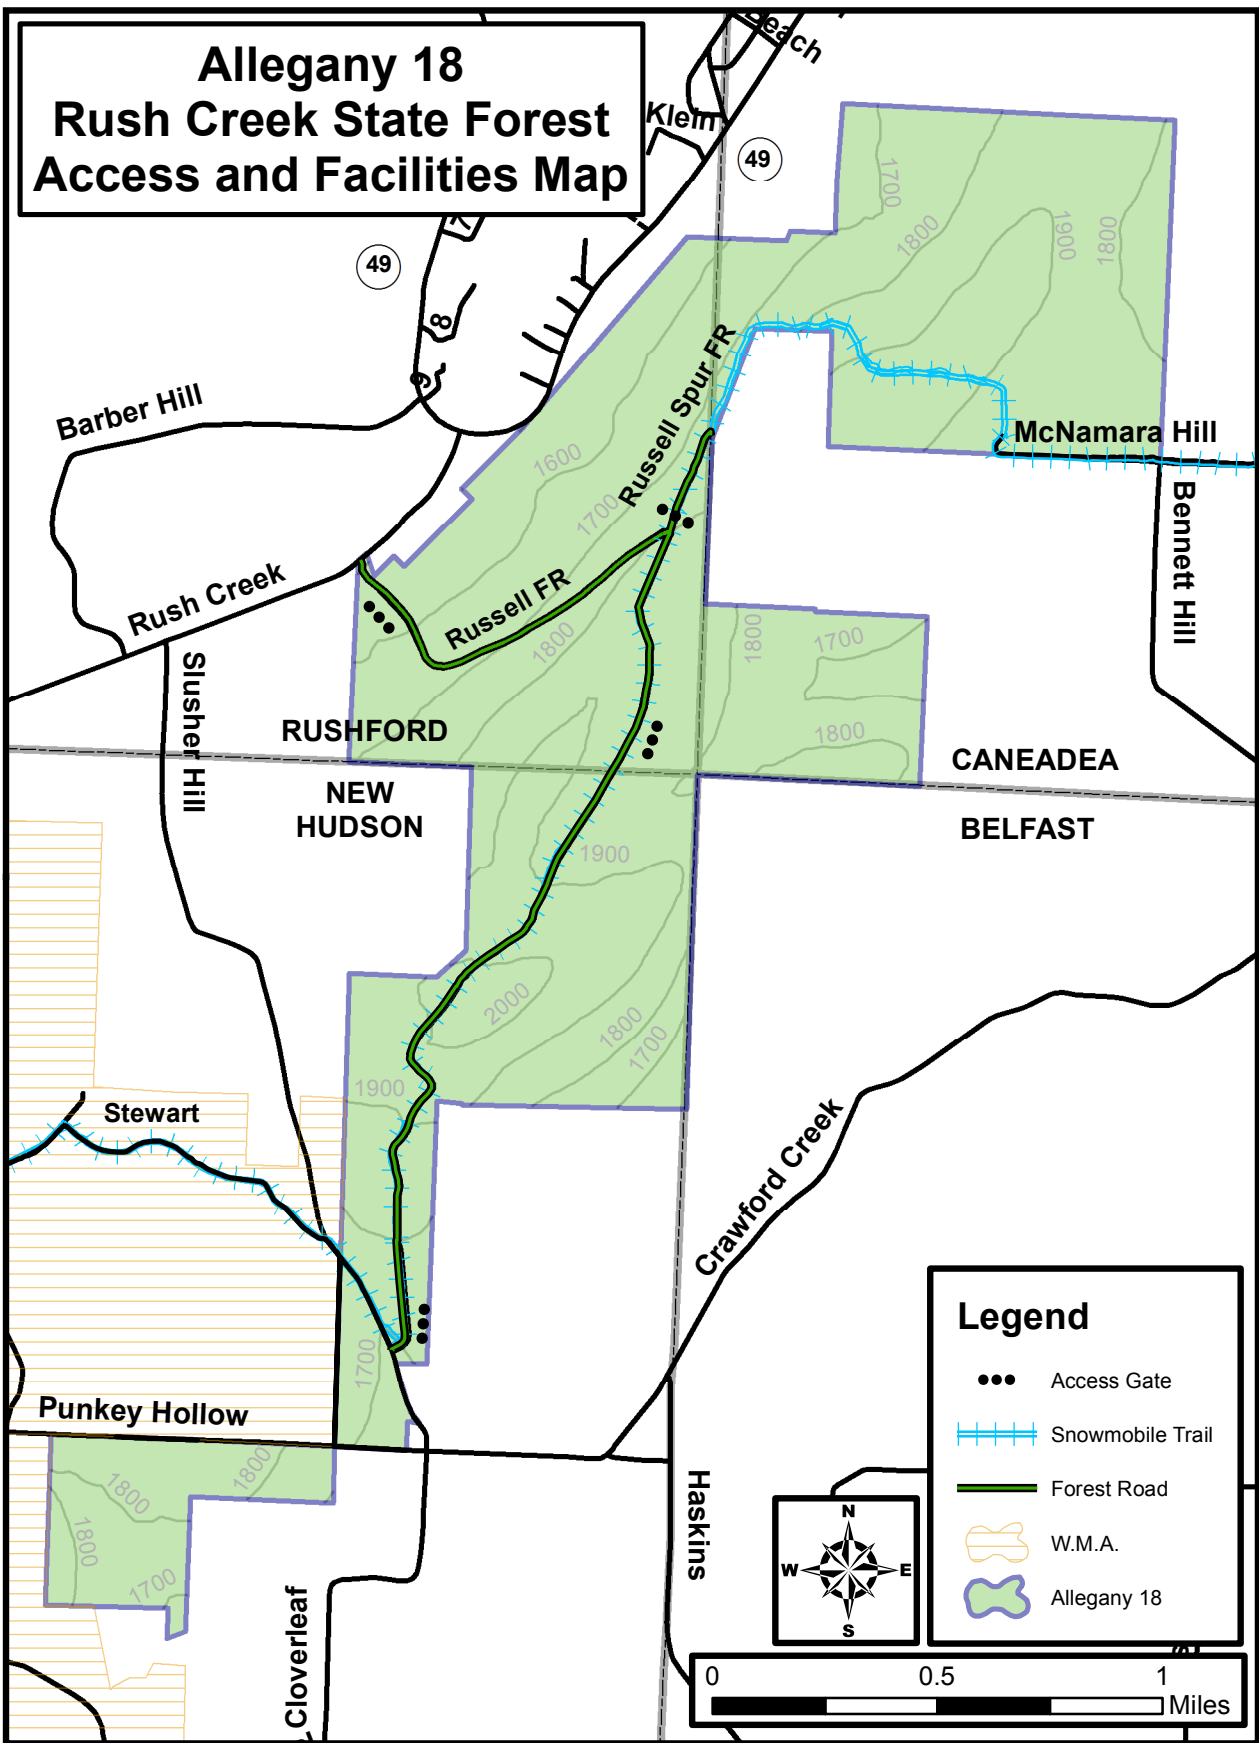

McElroy

36

Hopkins

Allegany 16 Crab Hollow State Forest Access and Facilities Map

Allegany 17 Coyle Hill State Forest Access and Facilities Map

Allegany 18 Rush Creek State Forest Access and Facilities Map

Legend

- Access Gate
- ||||| Snowmobile Trail
- Forest Road
- W.M.A.
- Allegany 18

Allegany 19 Swift Hill State Forest Access and Facilities Map

Legend

•••	Access Gate		Snowmobile Trail
	Parking Area		Closed Forest Road
	Primitive Campsite		Allegany 19
	Finger Lakes Trail		