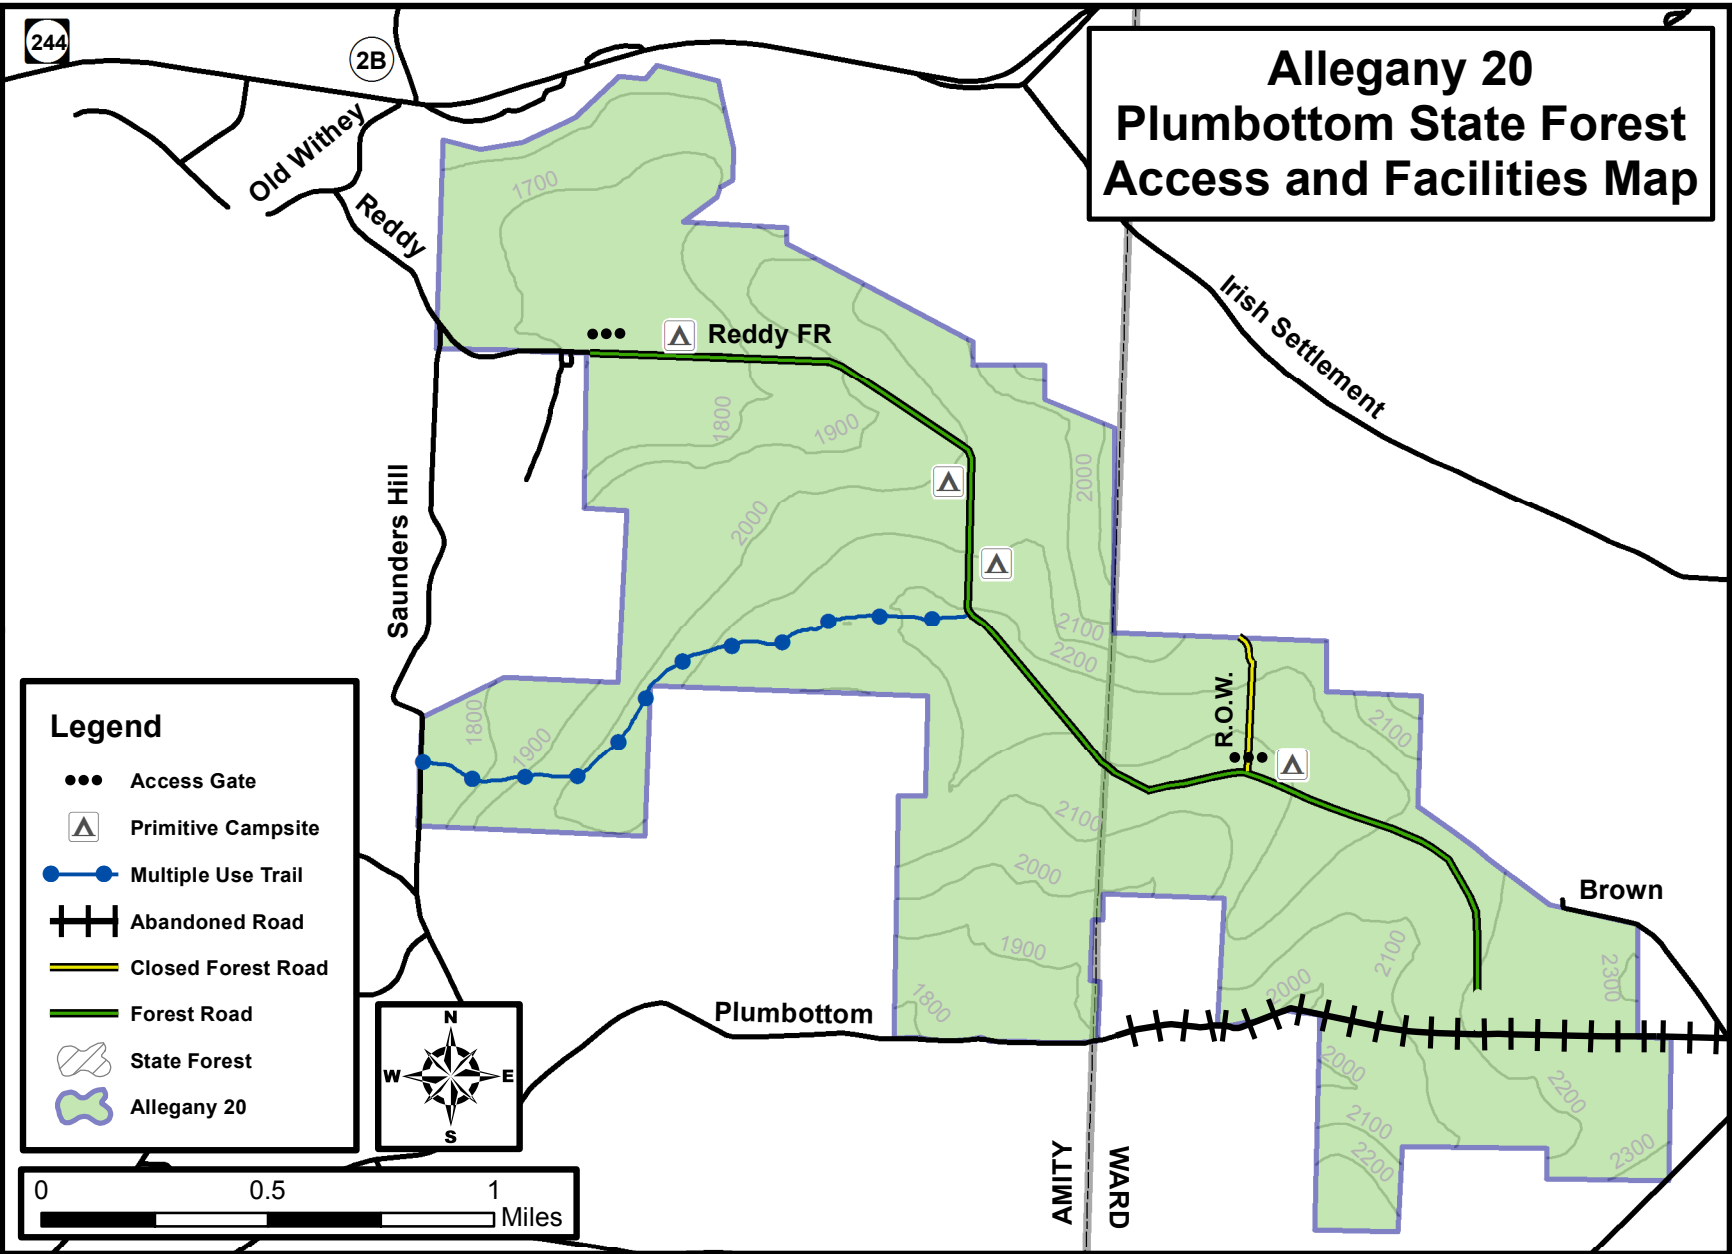

McElroy

36

Hopkins

Allegany 16 Crab Hollow State Forest Access and Facilities Map

Allegany 17 Coyle Hill State Forest Access and Facilities Map

Allegany 18 Rush Creek State Forest Access and Facilities Map

Legend

- Access Gate
- ||||| Snowmobile Trail
- Forest Road
- W.M.A.
- Allegany 18

Allegany 19 Swift Hill State Forest Access and Facilities Map

Legend

•••	Access Gate		Snowmobile Trail
	Parking Area		Closed Forest Road
	Primitive Campsite		Allegany 19
	Finger Lakes Trail		

Allegany 20 Plumbottom State Forest Access and Facilities Map

Allegany 21 Slader Creek State Forest Access and Facilities Map

Legend

- Access Gate
- P** Parking Area
- ▲ Primitive Campsite
- ⋯ Finger Lakes Trail
- ⊢ Abandoned Road
- Forest Road
- State Forest
- Allegany 21