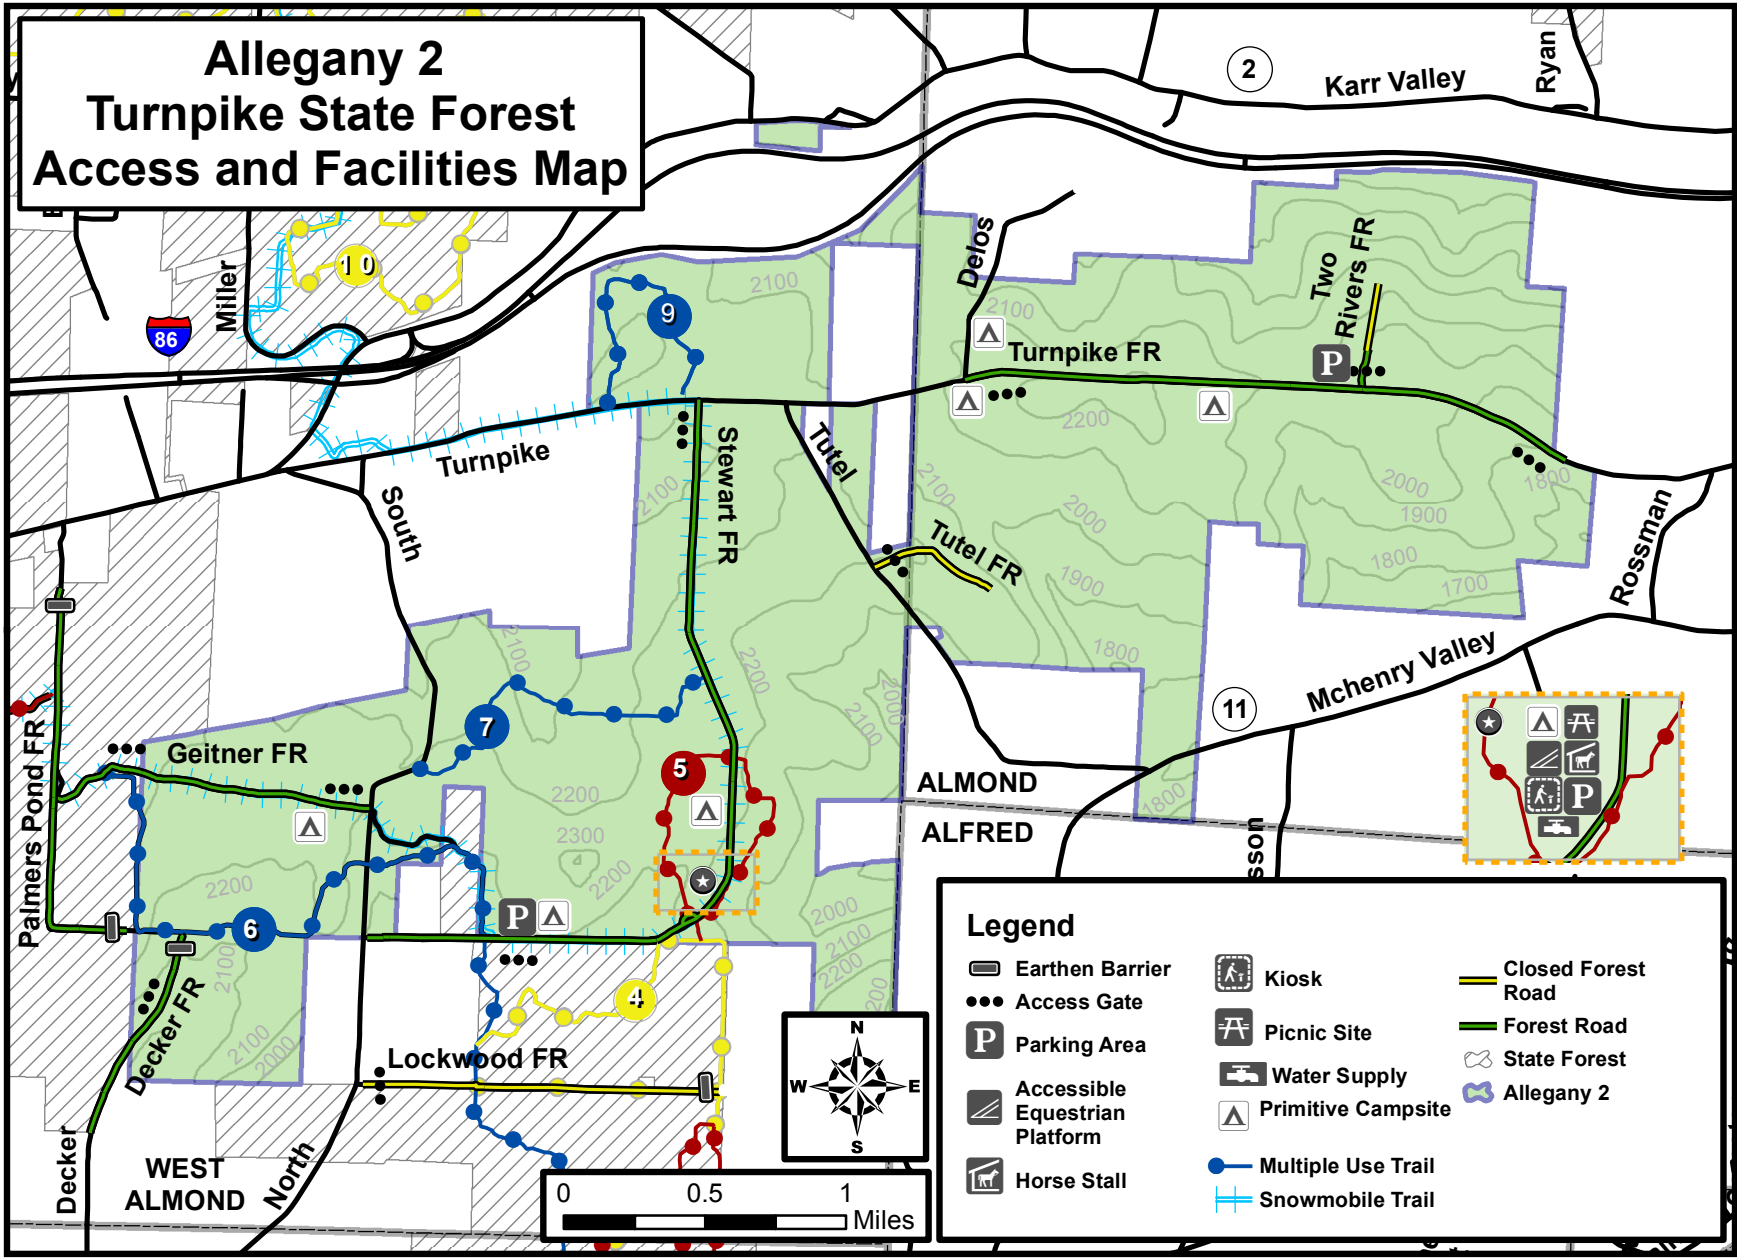

Allegany 2 Turnpike State Forest Access and Facilities Map

Legend

Earthen Barrier	Kiosk	Closed Forest Road
Access Gate	Picnic Site	Forest Road
Parking Area	Water Supply	State Forest
Accessible Equestrian Platform	Primitive Campsite	Allegany 2
Horse Stall	Multiple Use Trail	Snowmobile Trail

Allegany 3 Bully Hill State Forest Access and Facilities Map

Legend

- Earthen Barrier
- Access Gate
- Parking Area
- Primitive Campsite
- Lean-To
- Finger Lakes Trail
- Snowmobile Trail
- Abandoned Road
- Closed Forest Road
- Forest Road
- State Forest
- Allegany 3

Legend

- Access Gate
- ||||| Snowmobile Trail
- Forest Road
- W.M.A.
- Allegany 18

Allegany 19 Swift Hill State Forest Access and Facilities Map

Legend

•••	Access Gate		Snowmobile Trail
	Parking Area		Closed Forest Road
	Primitive Campsite		Allegany 19
	Finger Lakes Trail		

Allegany 23 Allen Lake State Forest Access and Facilities Map

Legend

- Access Gate
- P Parking Area
- 🚶 Trailhead
- △ Primitive Campsite
- Hidden Falls Trail
- - - Snowmobile Trail
- ⊥ Abandoned Road
- Forest Road
- State Forest
- Allegany 23