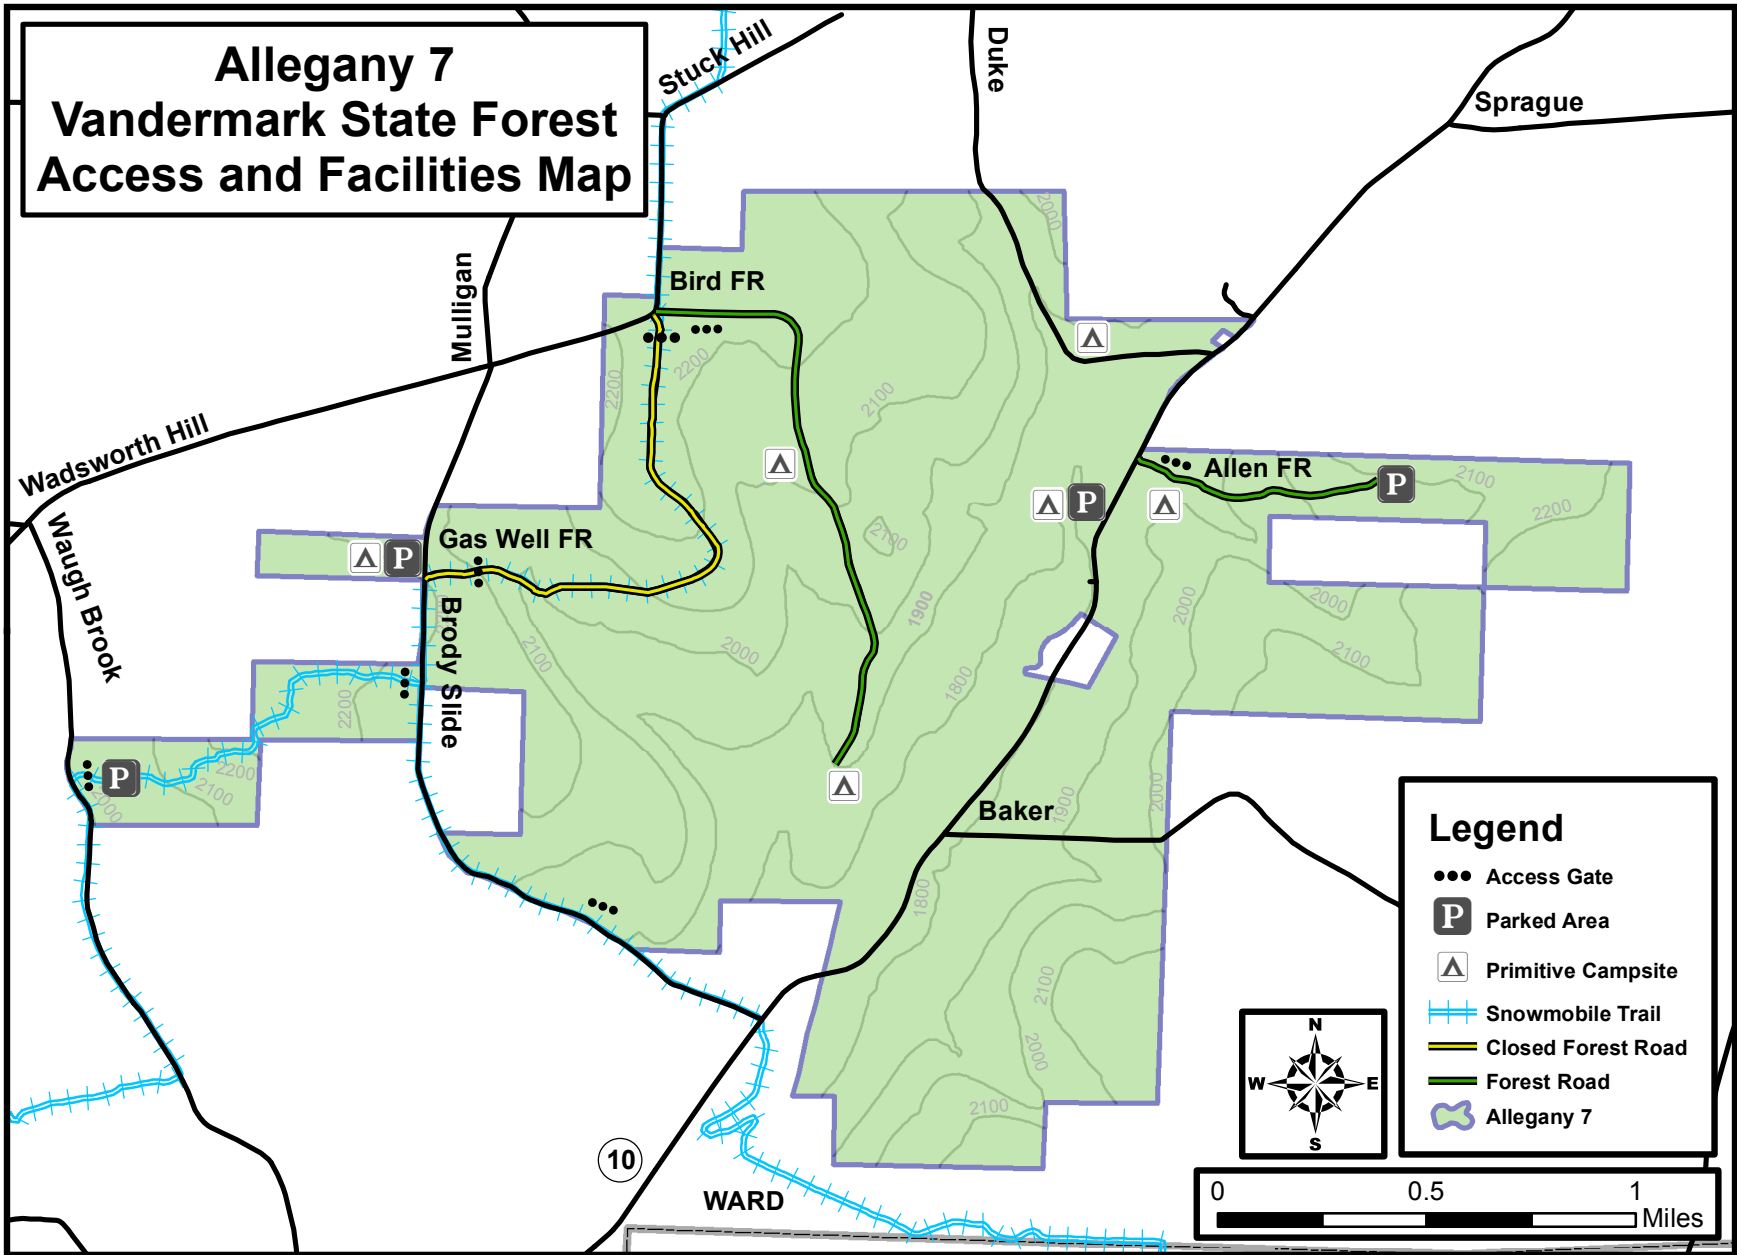

Allegany 3 Bully Hill State Forest Access and Facilities Map

Legend

- Earthen Barrier
- Access Gate
- Parking Area
- Primitive Campsite
- Lean-To
- Finger Lakes Trail
- Snowmobile Trail
- Abandoned Road
- Closed Forest Road
- Forest Road
- State Forest
- Allegany 3

Allegheny 5 Keeney Swamp State Forest Access and Facilities Map

Legend

- Access Gate
- P Parking Area
- △ Primitive Campsite
- Snowmobile Trail
- Closed Forest Road
- Forest Road
- W.M.A.
- State Forest
- Allegheny 5

Allegany 6 Klipnocky State Forest Access and Facilities Map

Allegany 7 Vandermark State Forest Access and Facilities Map

Legend

- Access Gate
- P Parked Area
- △ Primitive Campsite
- Snowmobile Trail
- Closed Forest Road
- Forest Road
- Allegany 7

Allegany 23 Allen Lake State Forest Access and Facilities Map

Legend

- Access Gate
- P Parking Area
- 🚶 Trailhead
- △ Primitive Campsite
- Hidden Falls Trail
- - - Snowmobile Trail
- ⊥ Abandoned Road
- Forest Road
- State Forest
- Allegany 23