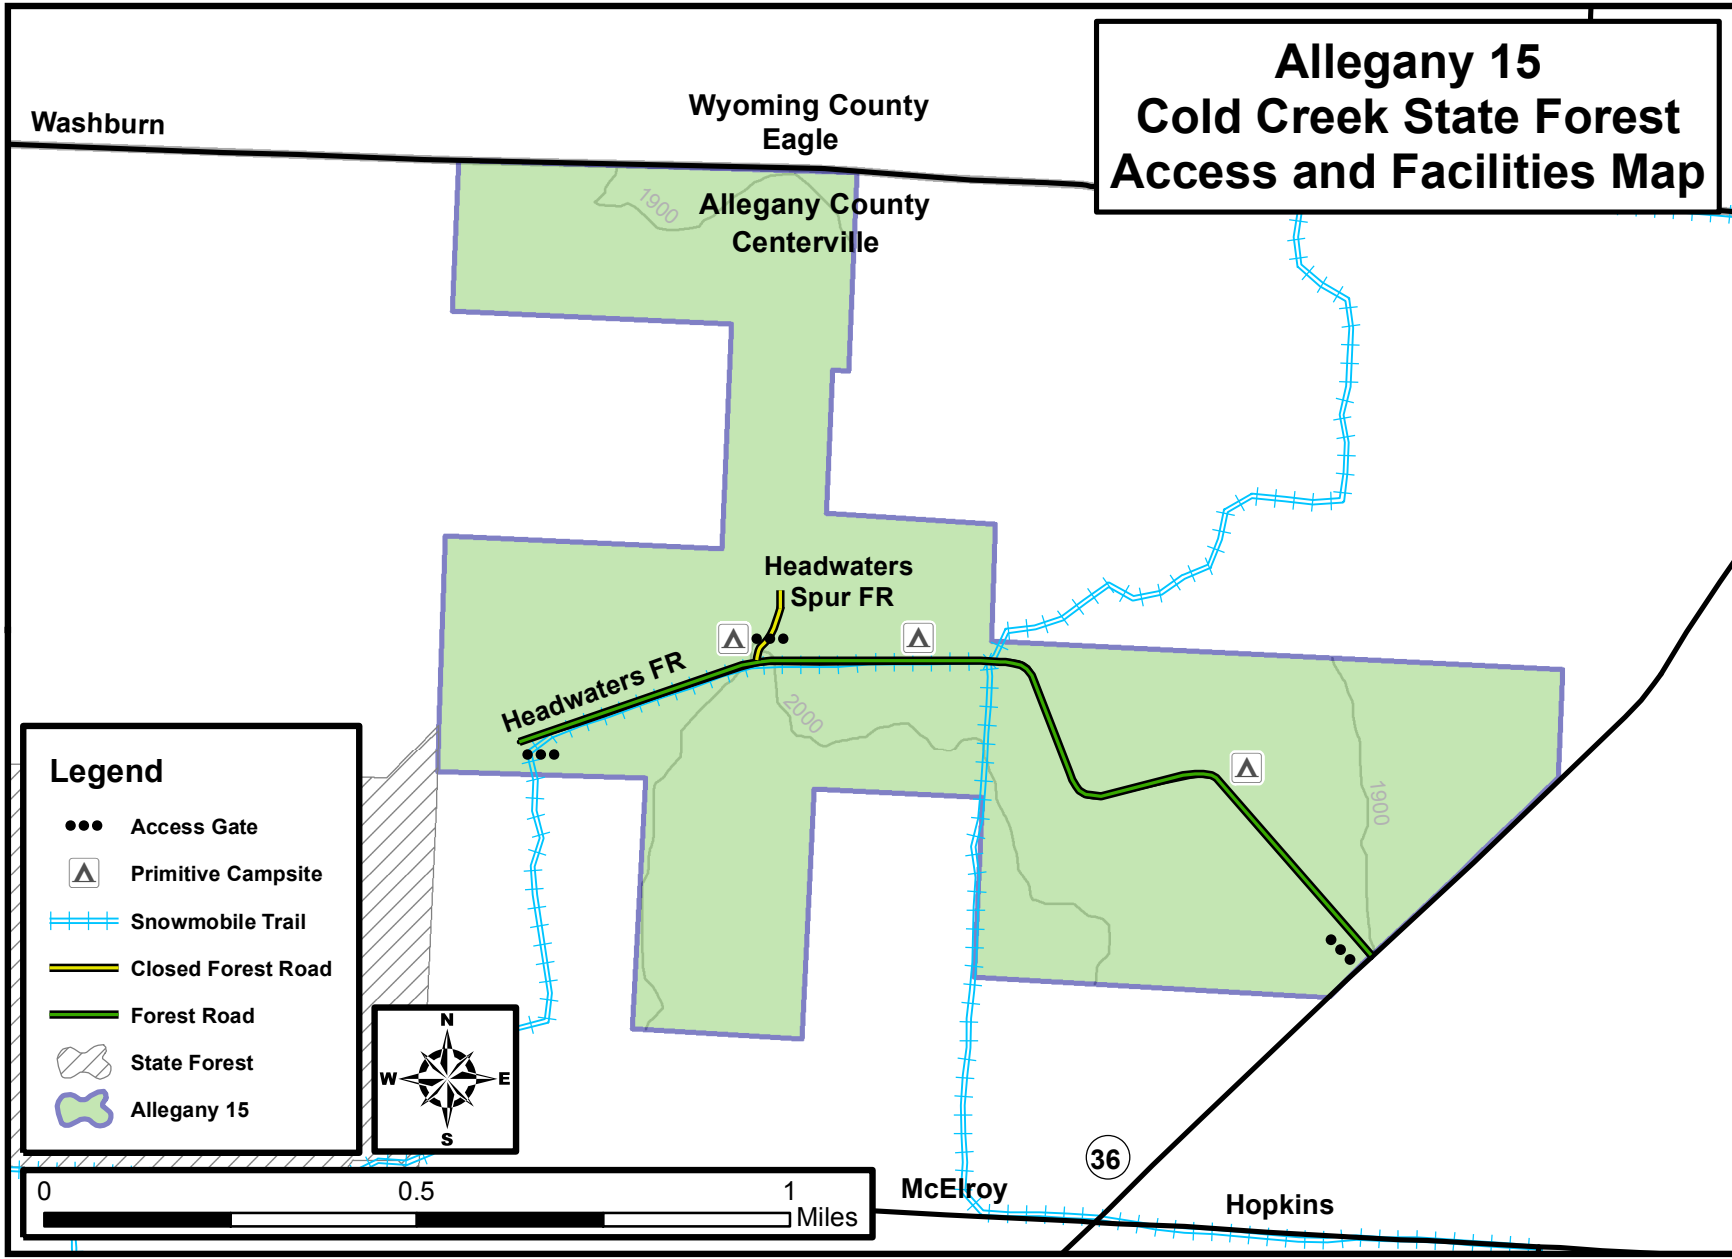

Allegany 15 Cold Creek State Forest Access and Facilities Map

Washburn

Wyoming County
Eagle

Allegany County
Centerville

Headwaters
Spur FR

Headwaters FR

Legend

- Access Gate
- ▲ Primitive Campsite
- ⚡ Snowmobile Trail
- Closed Forest Road
- Forest Road
- ☁ State Forest
- Allegany 15

McElroy

36

Hopkins

Allegany 16 Crab Hollow State Forest Access and Facilities Map

Allegany 17 Coyle Hill State Forest Access and Facilities Map

Allegany 18 Rush Creek State Forest Access and Facilities Map