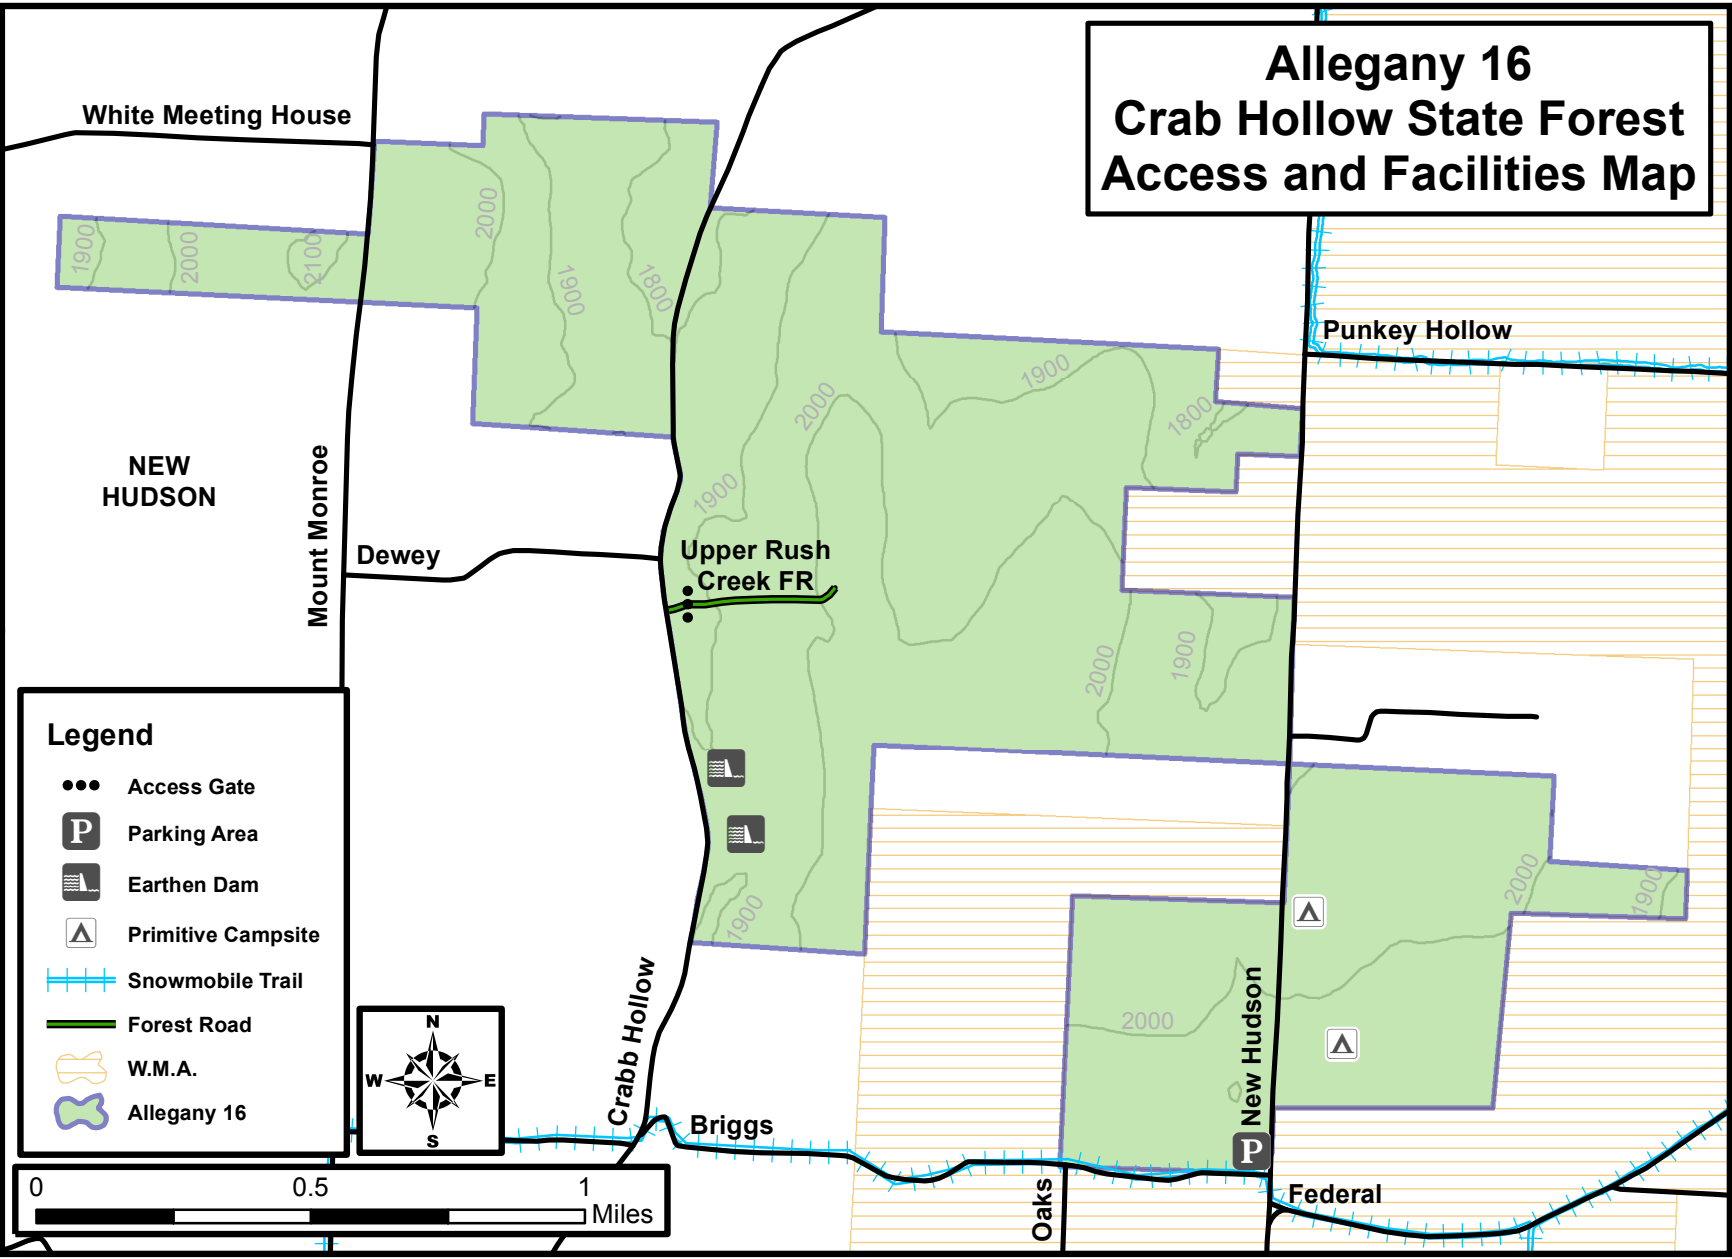

Allegany 15 Cold Creek State Forest Access and Facilities Map

Washburn

Wyoming County
Eagle

Allegany County
Centerville

Headwaters
Spur FR

Headwaters FR

Legend

- Access Gate
- ▲ Primitive Campsite
- ⚡ Snowmobile Trail
- Closed Forest Road
- Forest Road
- ☁ State Forest
- Allegany 15

McElroy

36

Hopkins

Allegany 16 Crab Hollow State Forest Access and Facilities Map

Allegany 17 Coyle Hill State Forest Access and Facilities Map

Allegany 18 Rush Creek State Forest Access and Facilities Map

Legend

- Access Gate
- ||||| Snowmobile Trail
- Forest Road
- W.M.A.
- Allegany 18

Allegany 19 Swift Hill State Forest Access and Facilities Map

Legend

•••	Access Gate		Snowmobile Trail
	Parking Area		Closed Forest Road
	Primitive Campsite		Allegany 19
	Finger Lakes Trail		