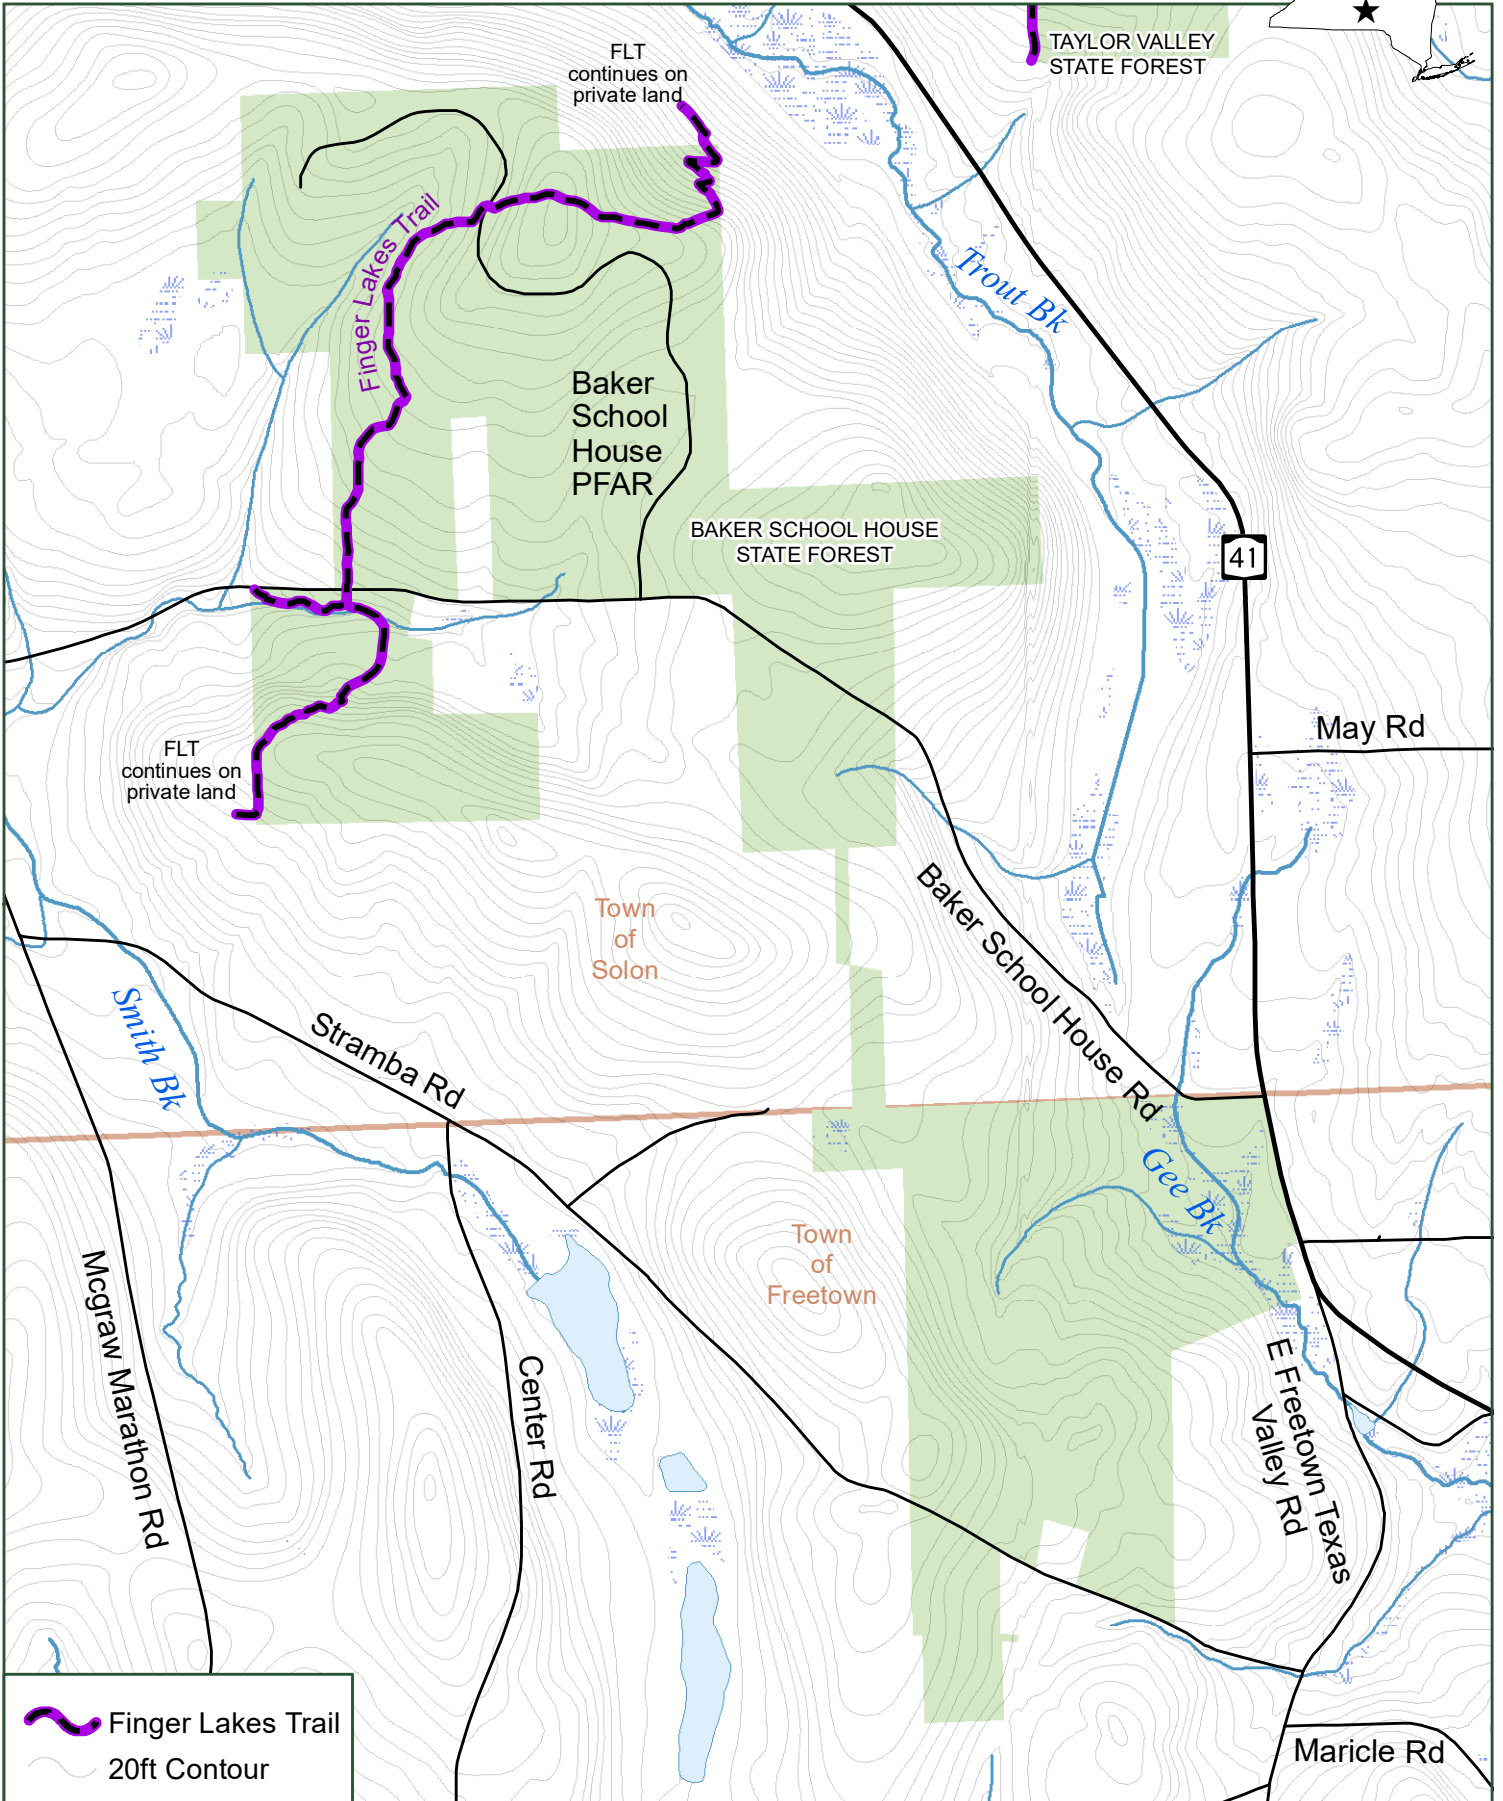

Baker School House State Forest

 Finger Lakes Trail
 20ft Contour