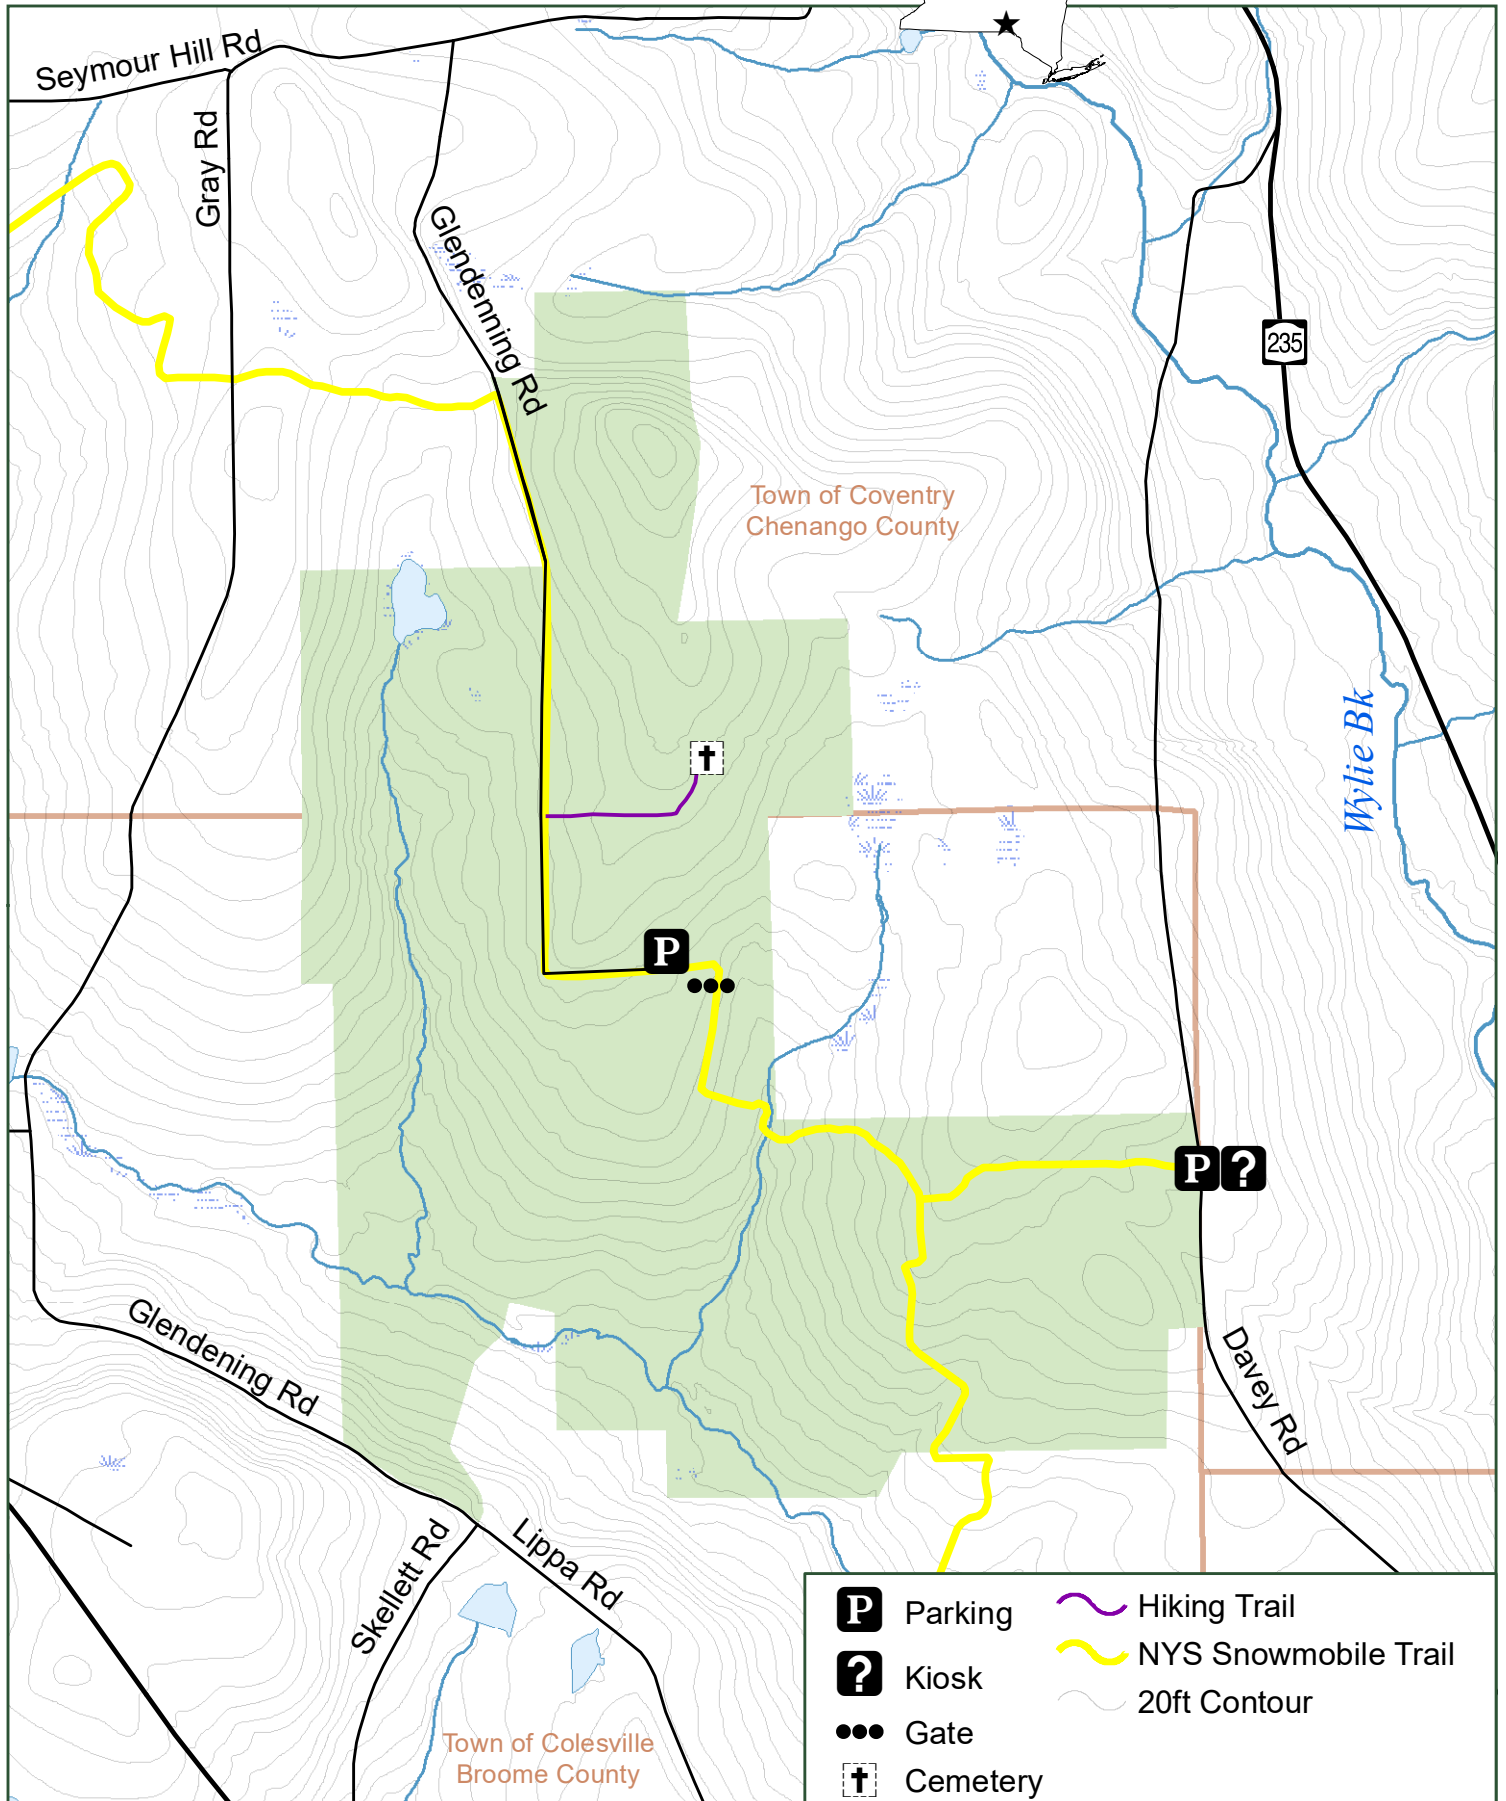

Beaver Flow State Forest

P	Parking		Hiking Trail
P?	Kiosk		NYS Snowmobile Trail
	Gate		20ft Contour
	Cemetery		