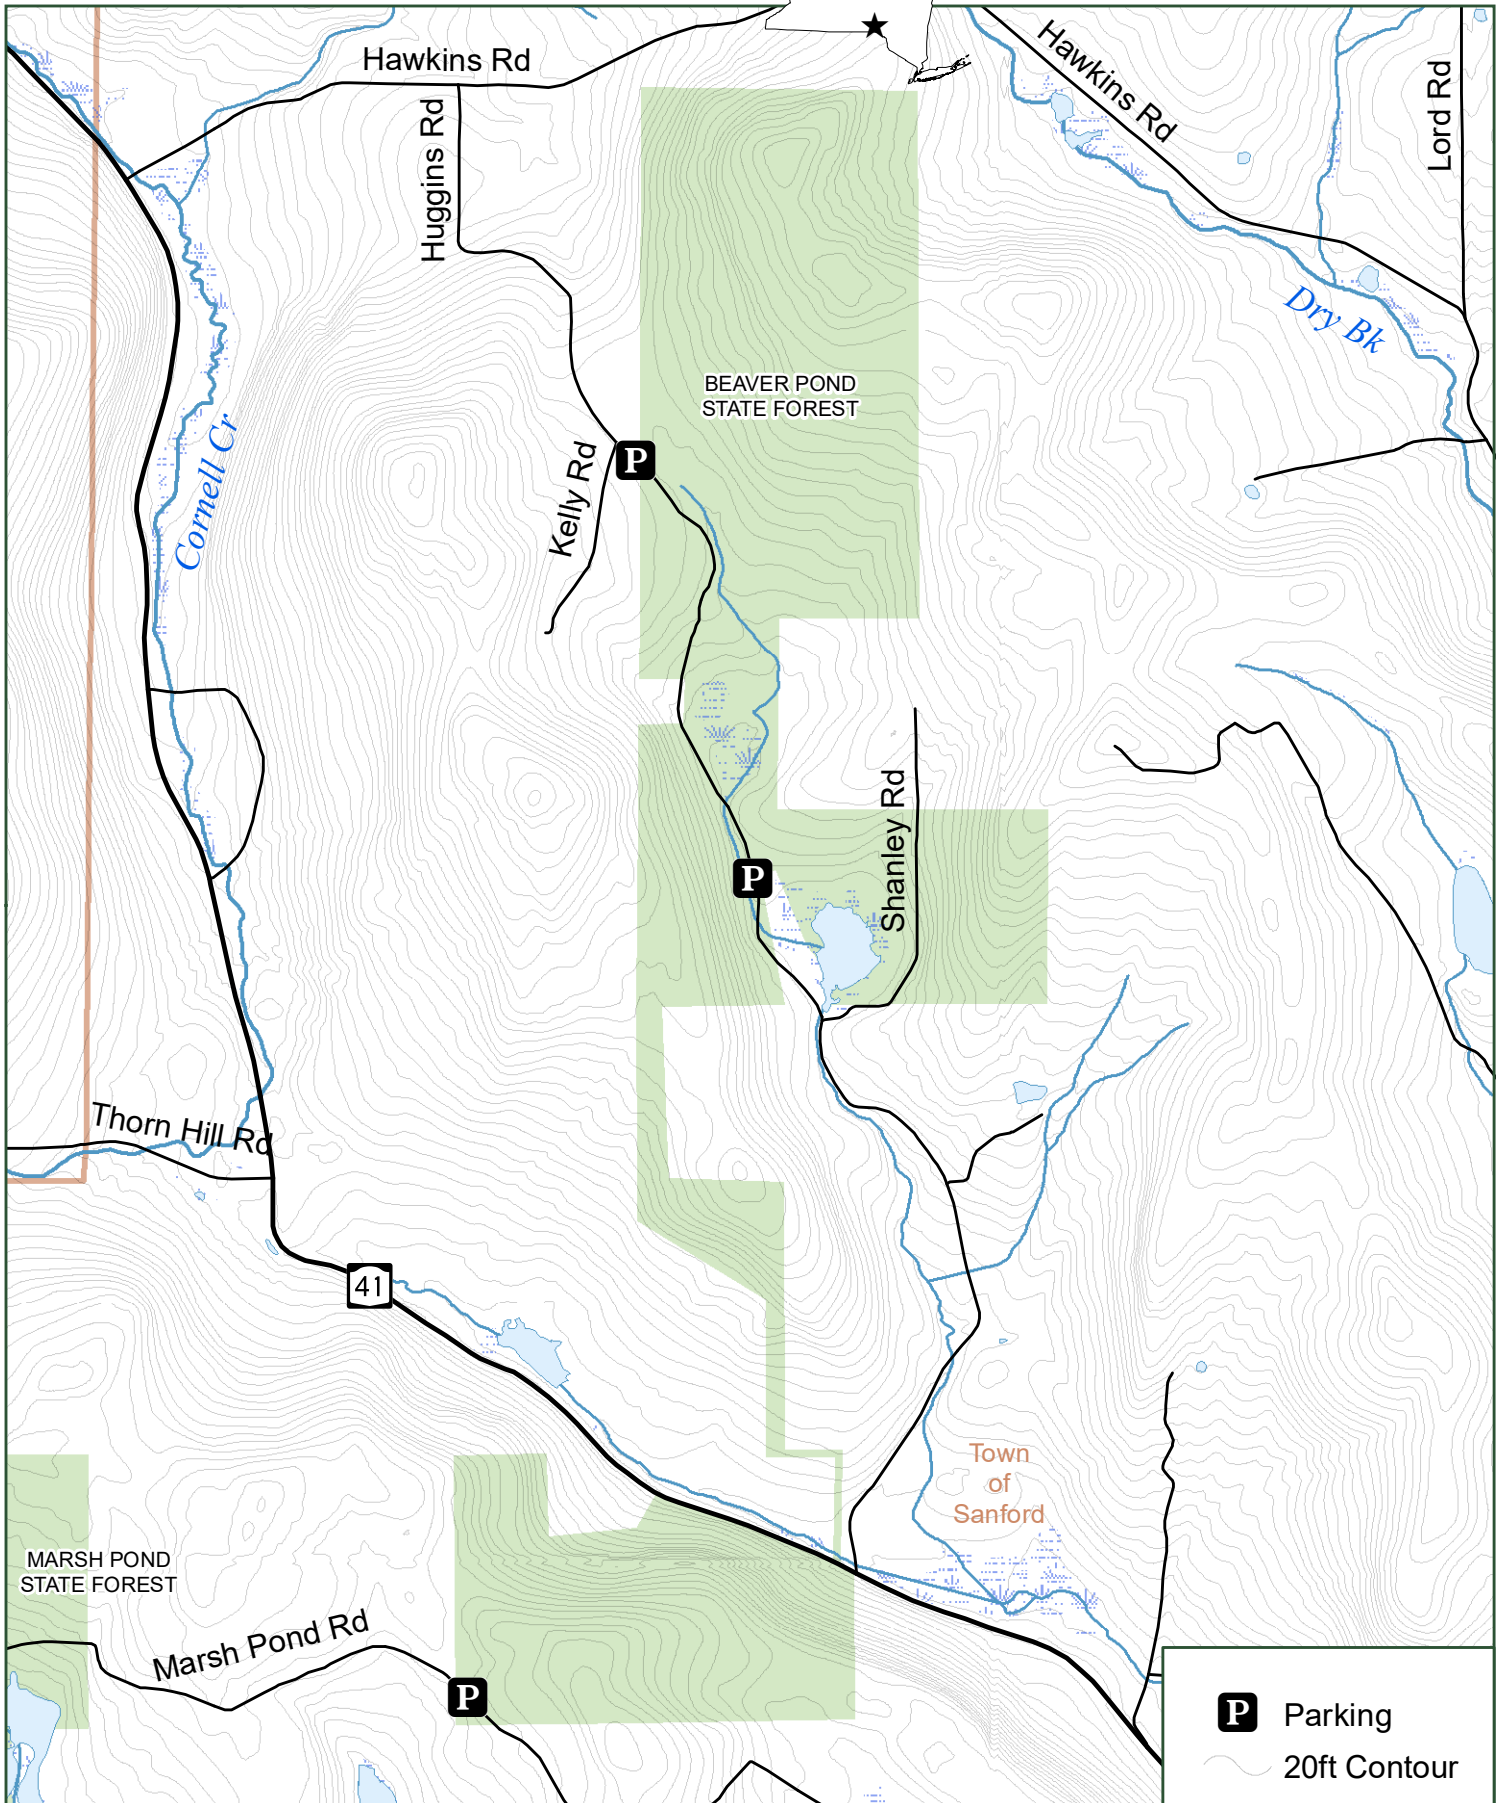

Beaver Pond State Forest

Department of
Environmental
Conservation

0 0.25 0.5

Broome County

1
Miles

5/22