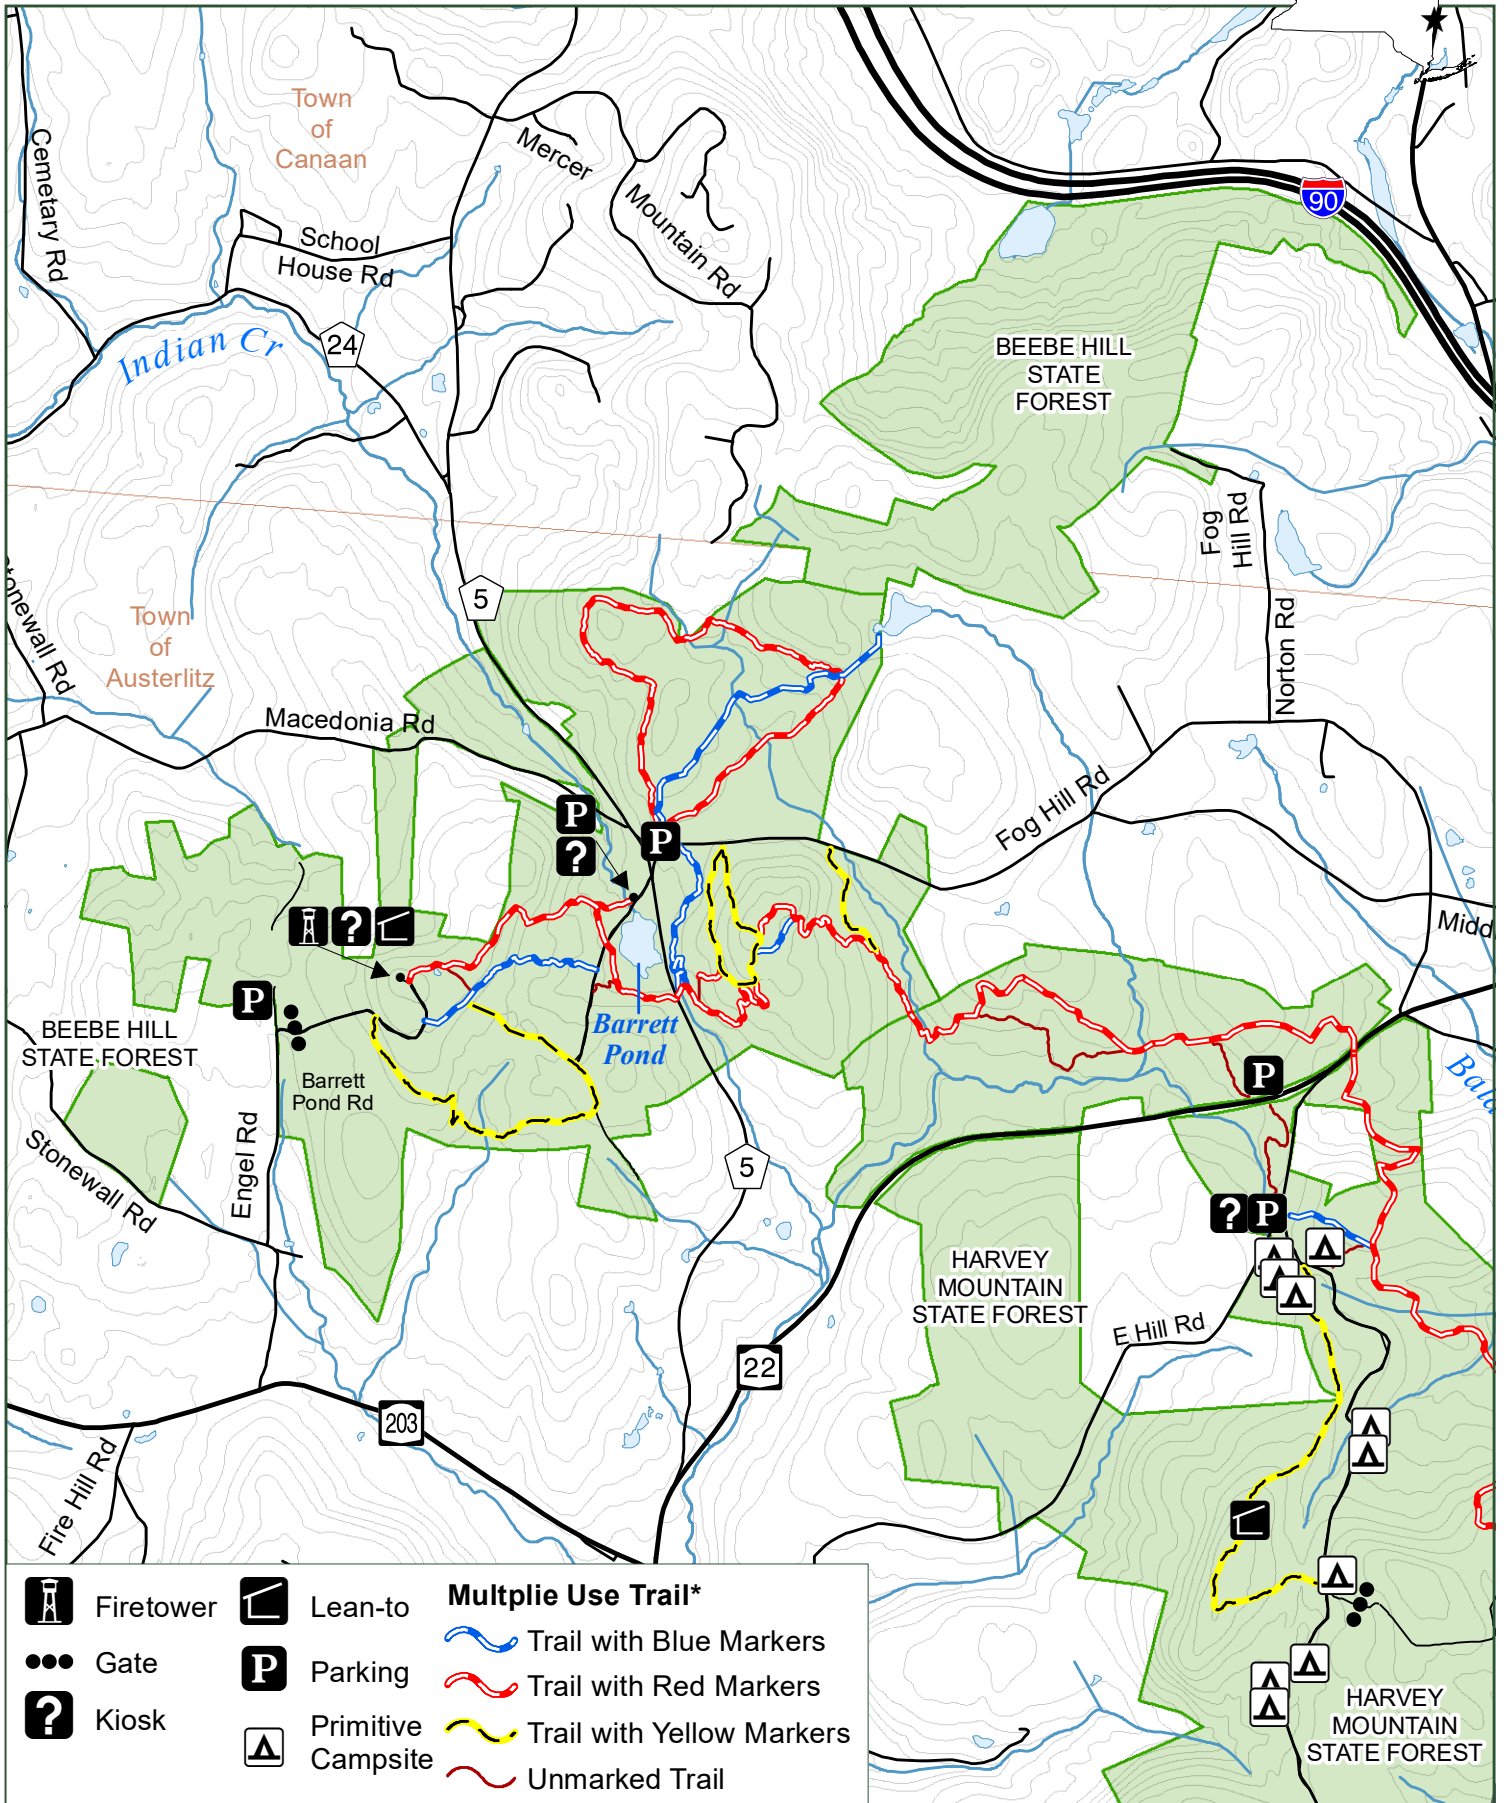

# Beebe Hill State Forest

	Firetower		Lean-to	<b>Multipie Use Trail*</b>	
	Gate		Parking		Trail with Blue Markers
	Kiosk		Primitive Campsite		Trail with Red Markers
					Trail with Yellow Markers
					Unmarked Trail