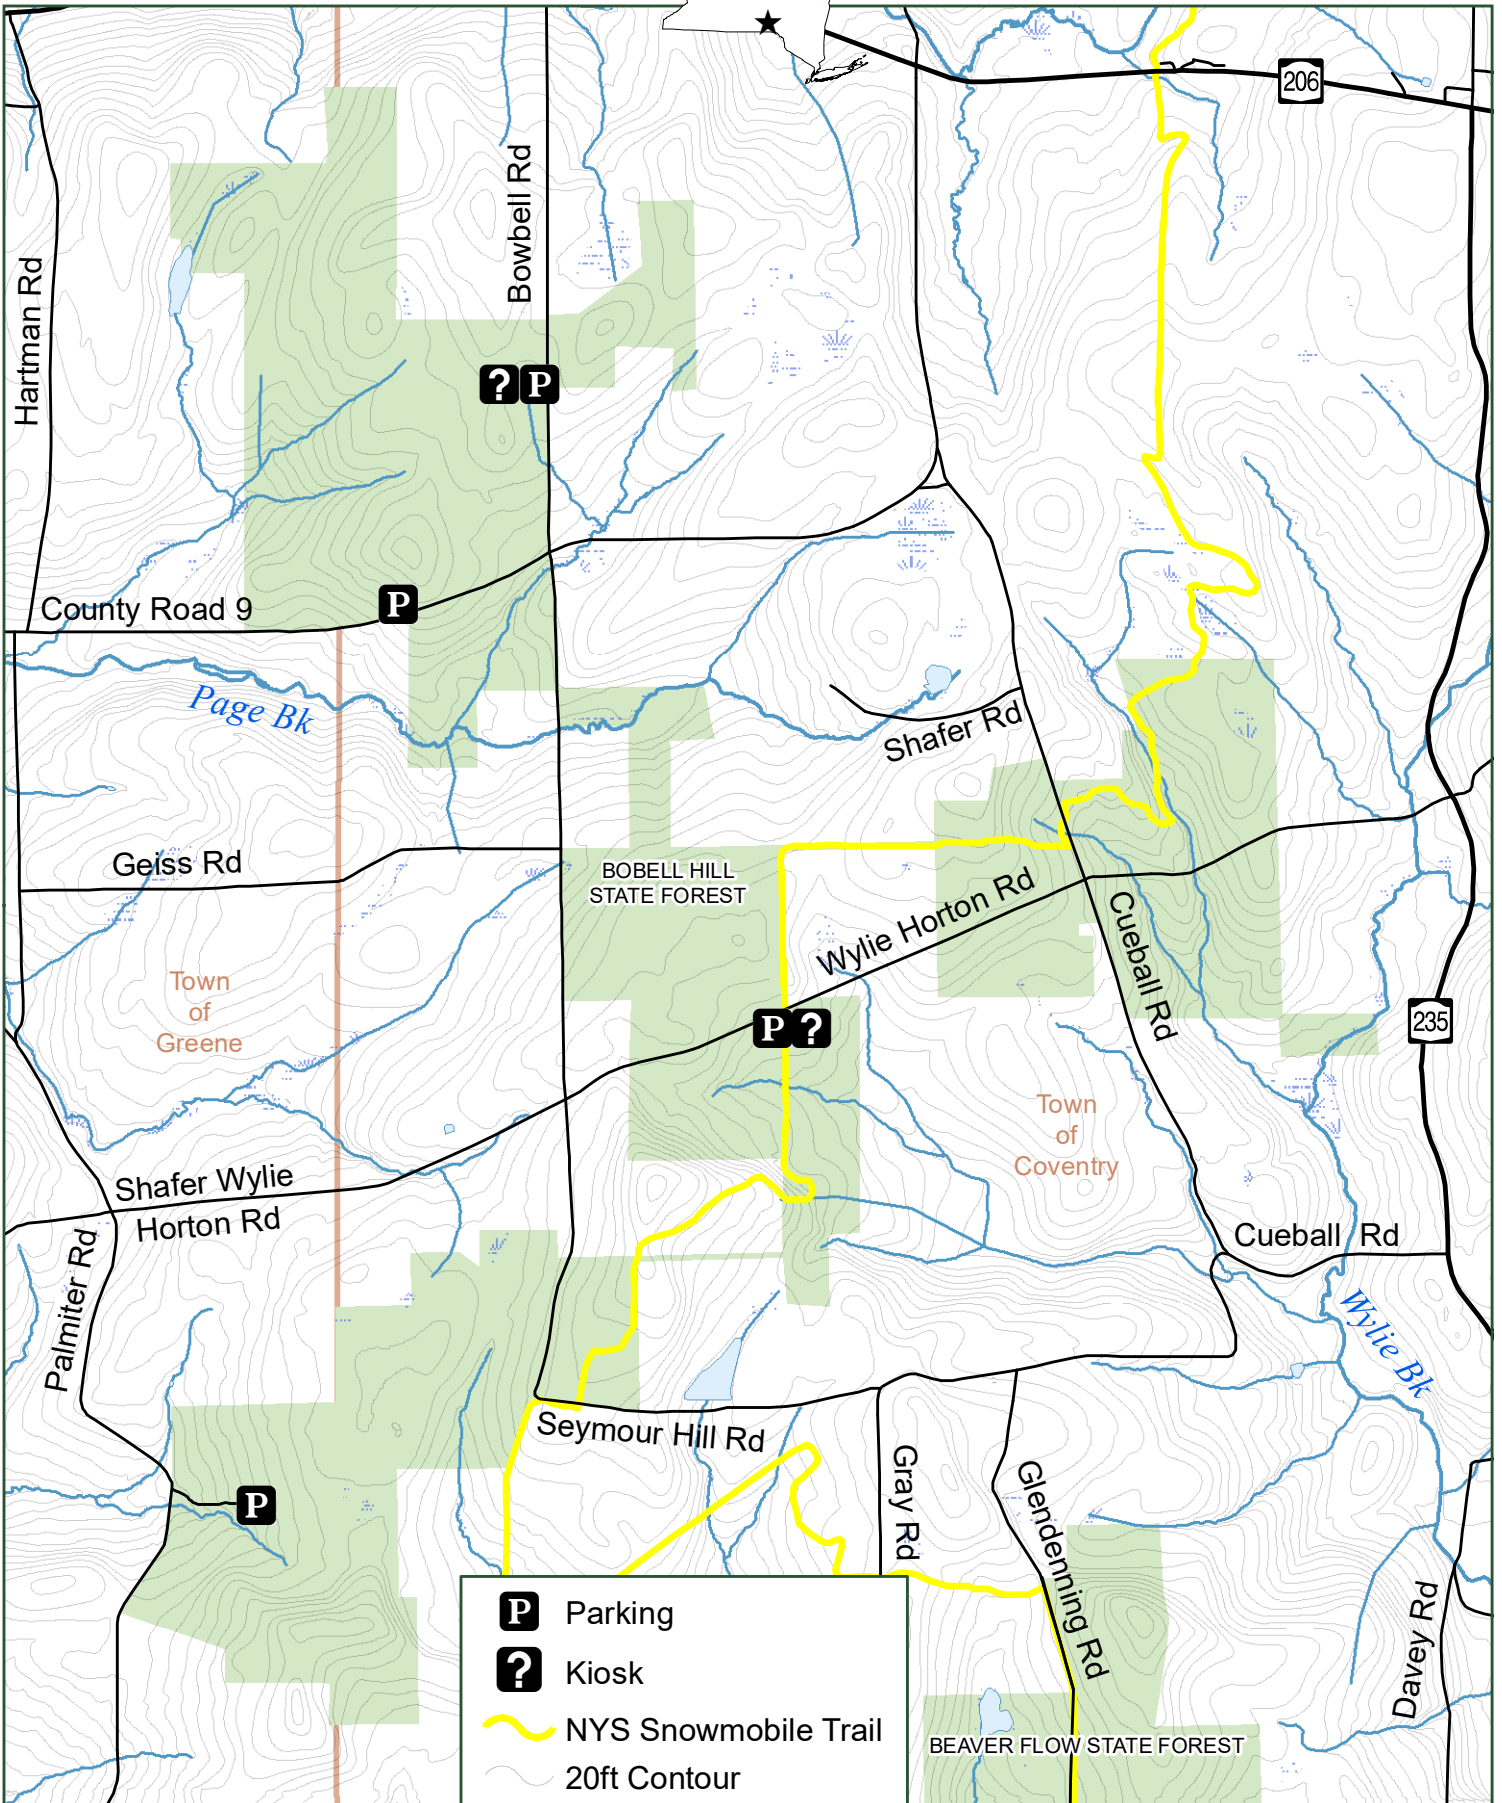

# Bobell Hill State Forest

Department of  
Environmental  
Conservation

0 0.25 0.5 1 Miles

Chenango County