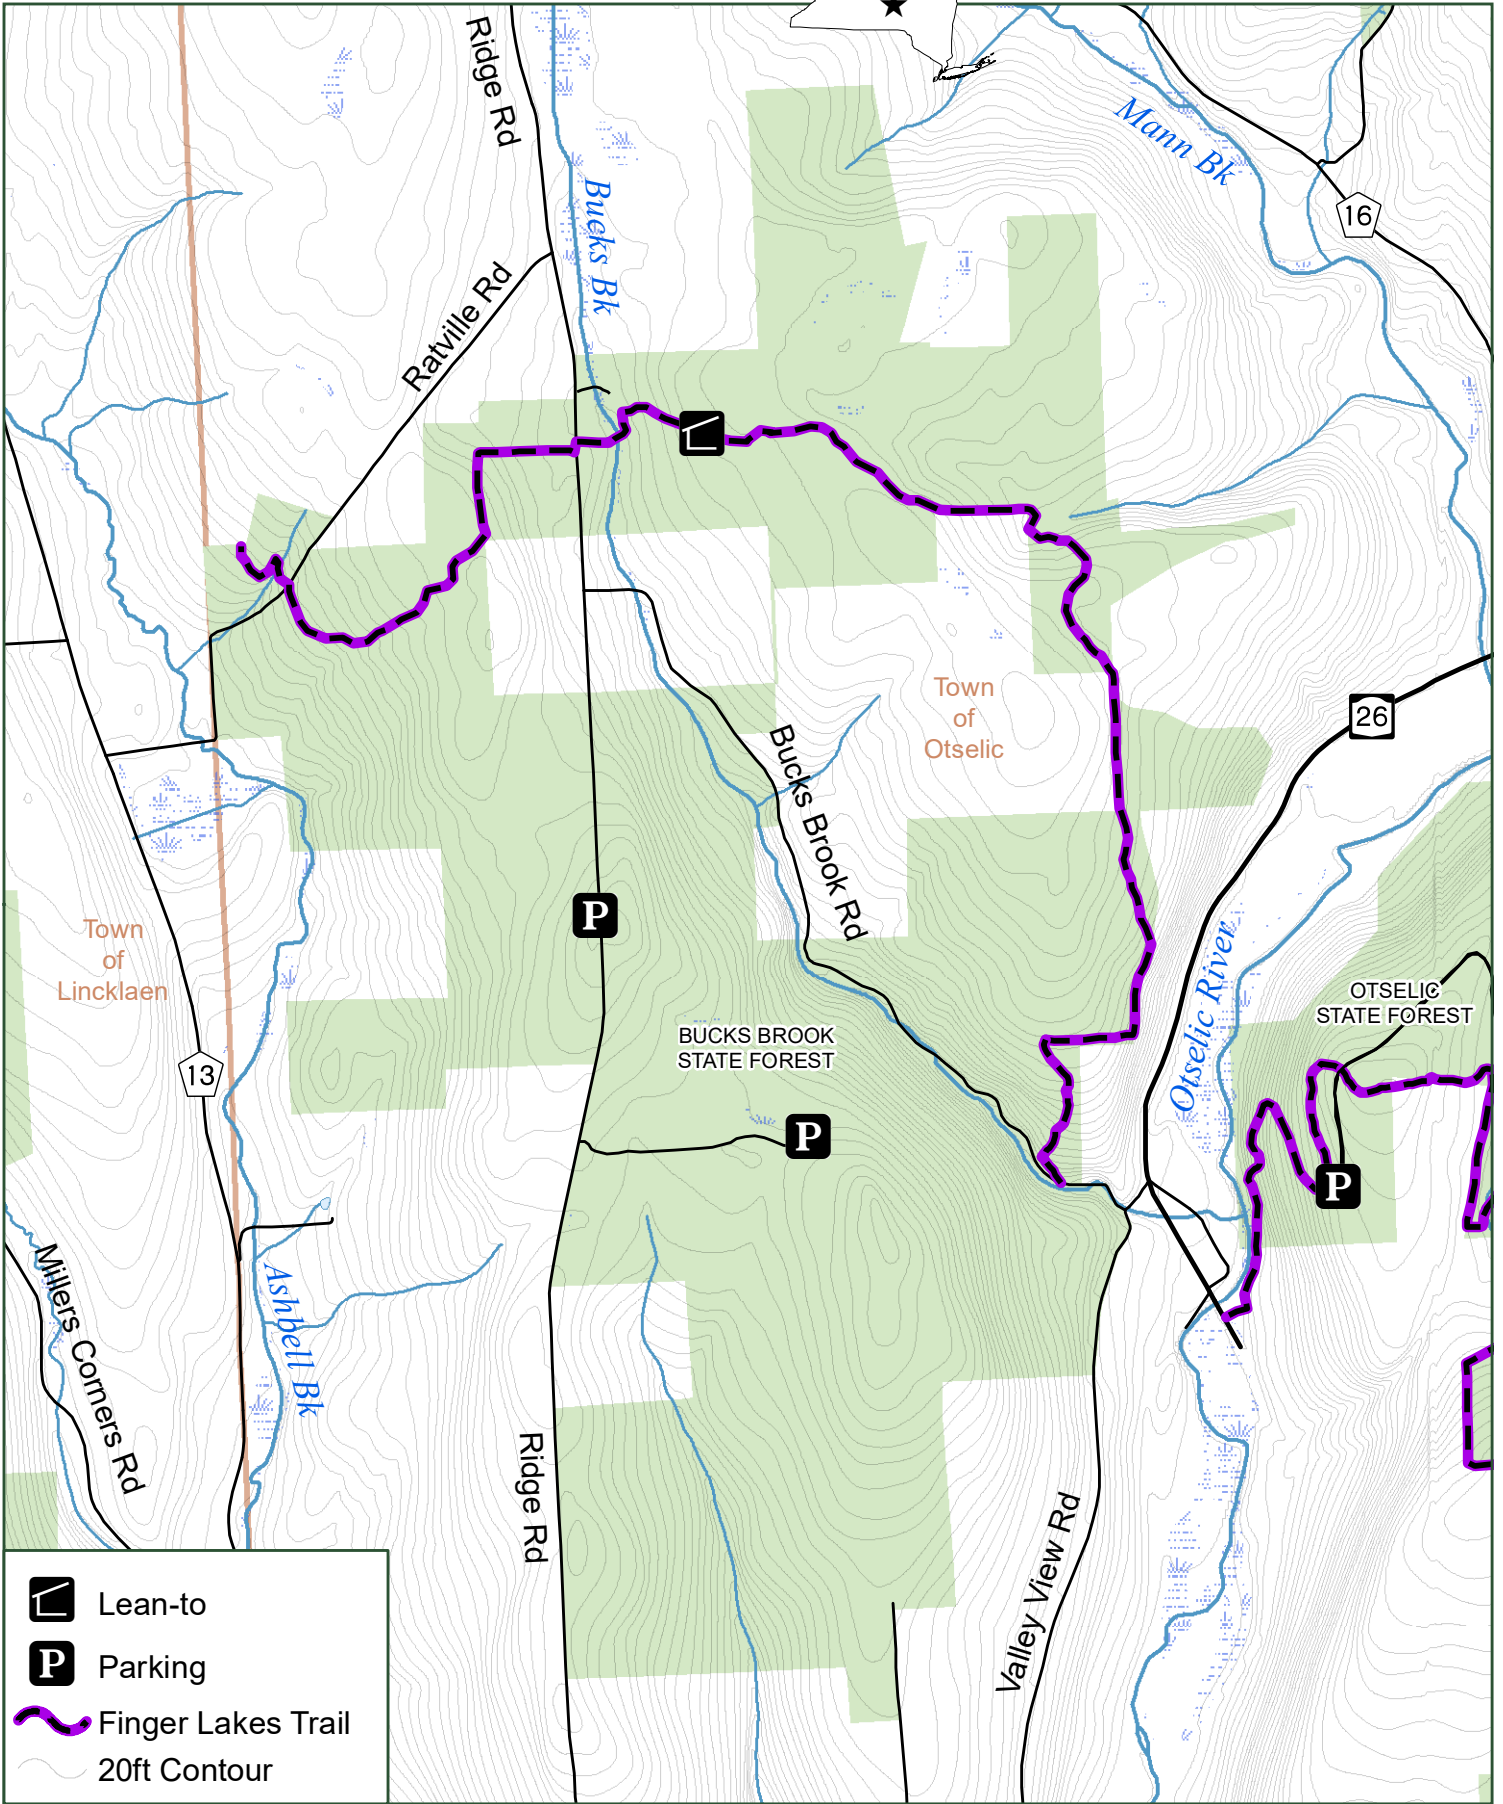

Bucks Brook State Forest

- Lean-to
- Parking
- Finger Lakes Trail
- 20ft Contour