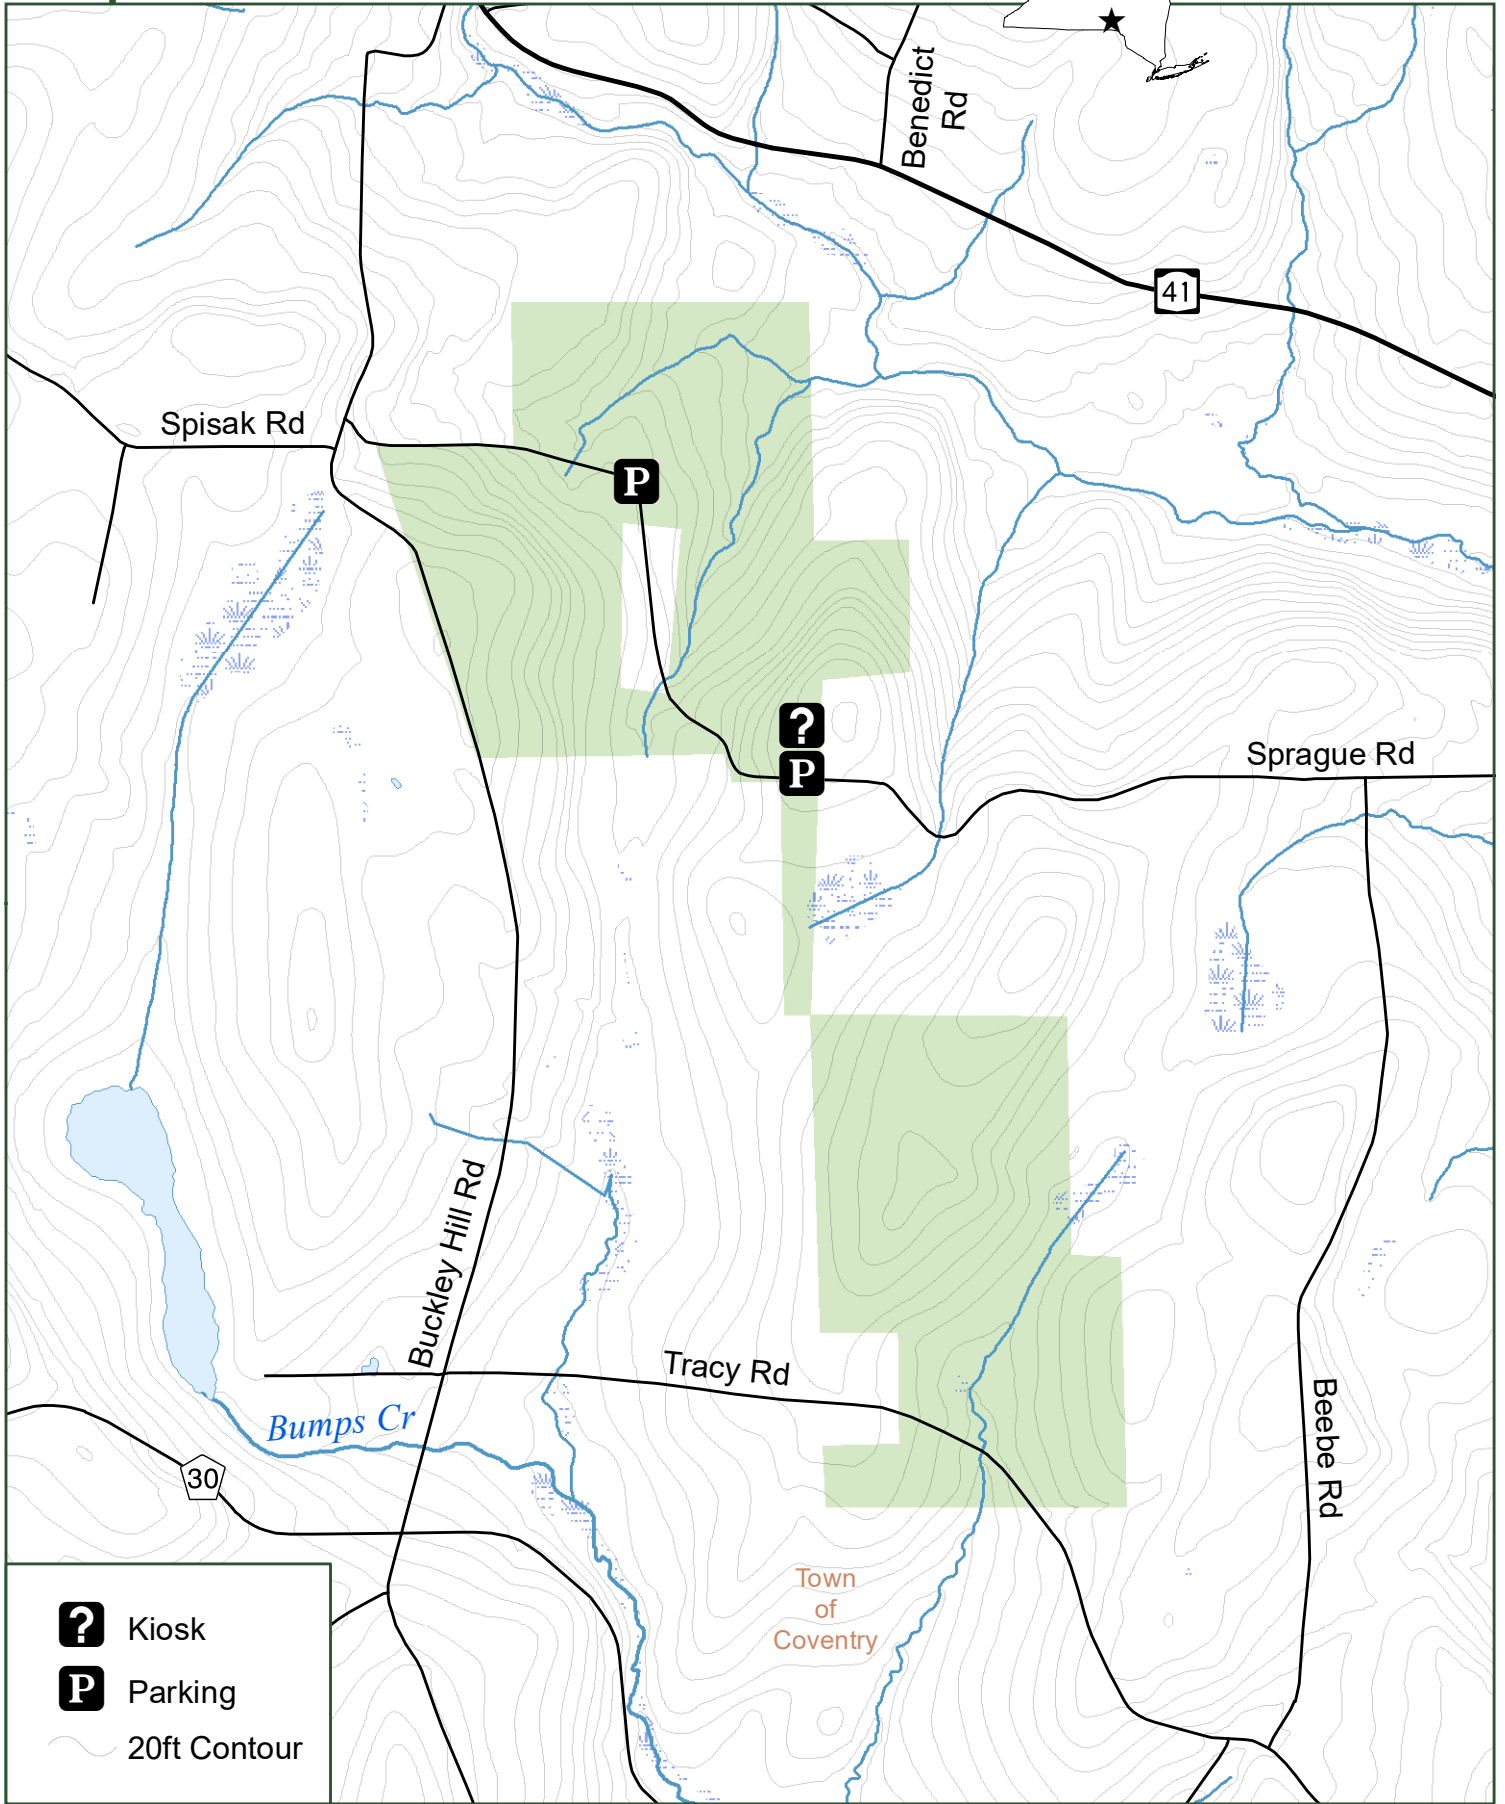

Bumps Creek State Forest

? Kiosk
P Parking
20ft Contour

Department of Environmental Conservation

0 0.125 0.25 0.5 Miles

Chenango County