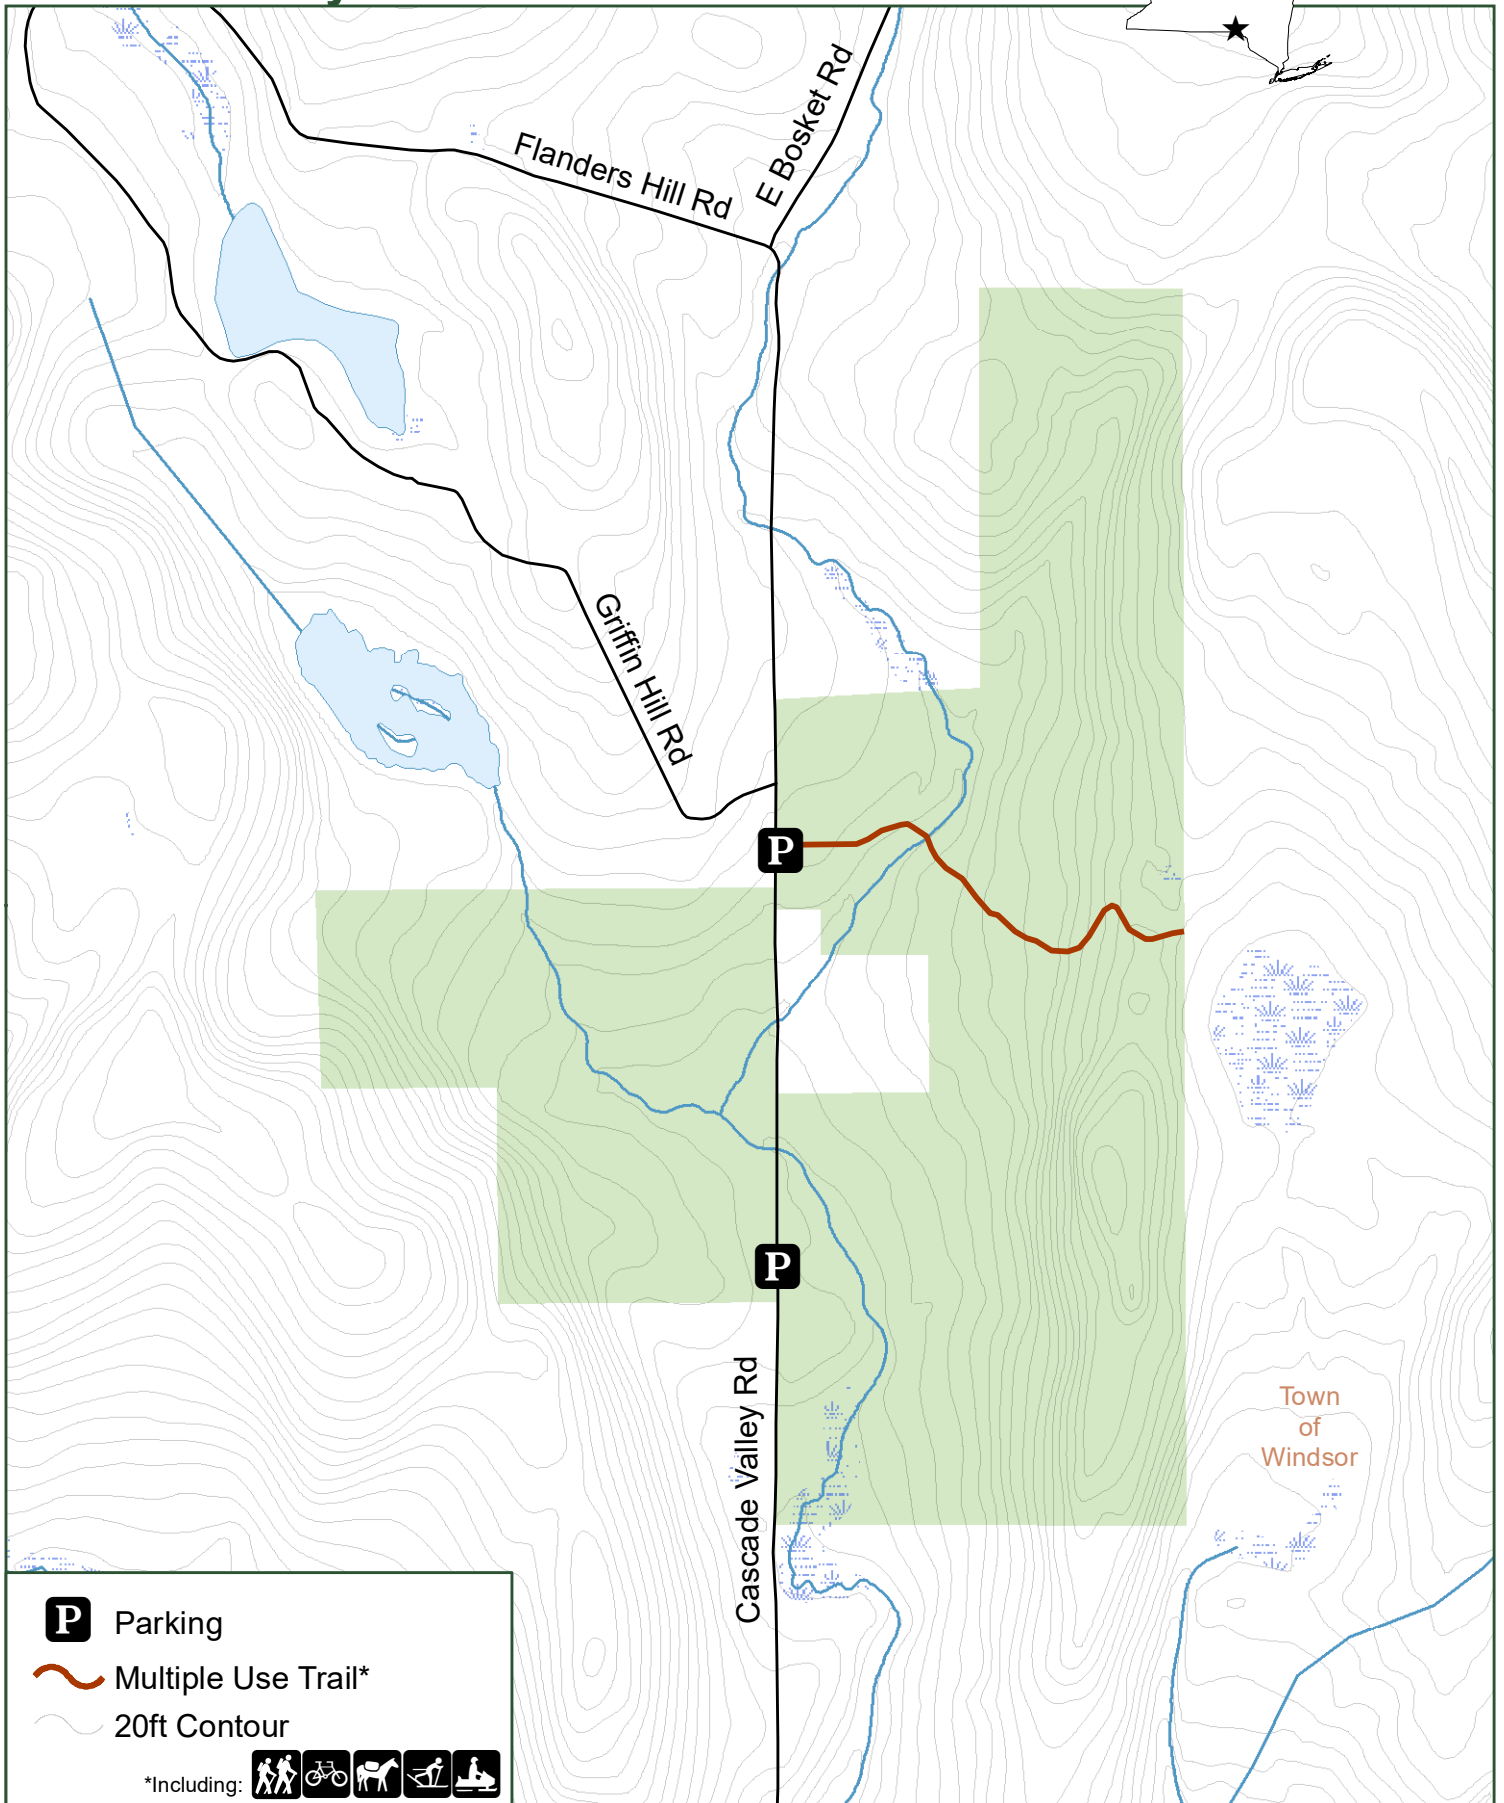

Cascade Valley State Forest

P Parking

Multiple Use Trail*

20ft Contour

*Including:

Department of
Environmental
Conservation

0 0.125 0.25 0.5
Miles

Broome County