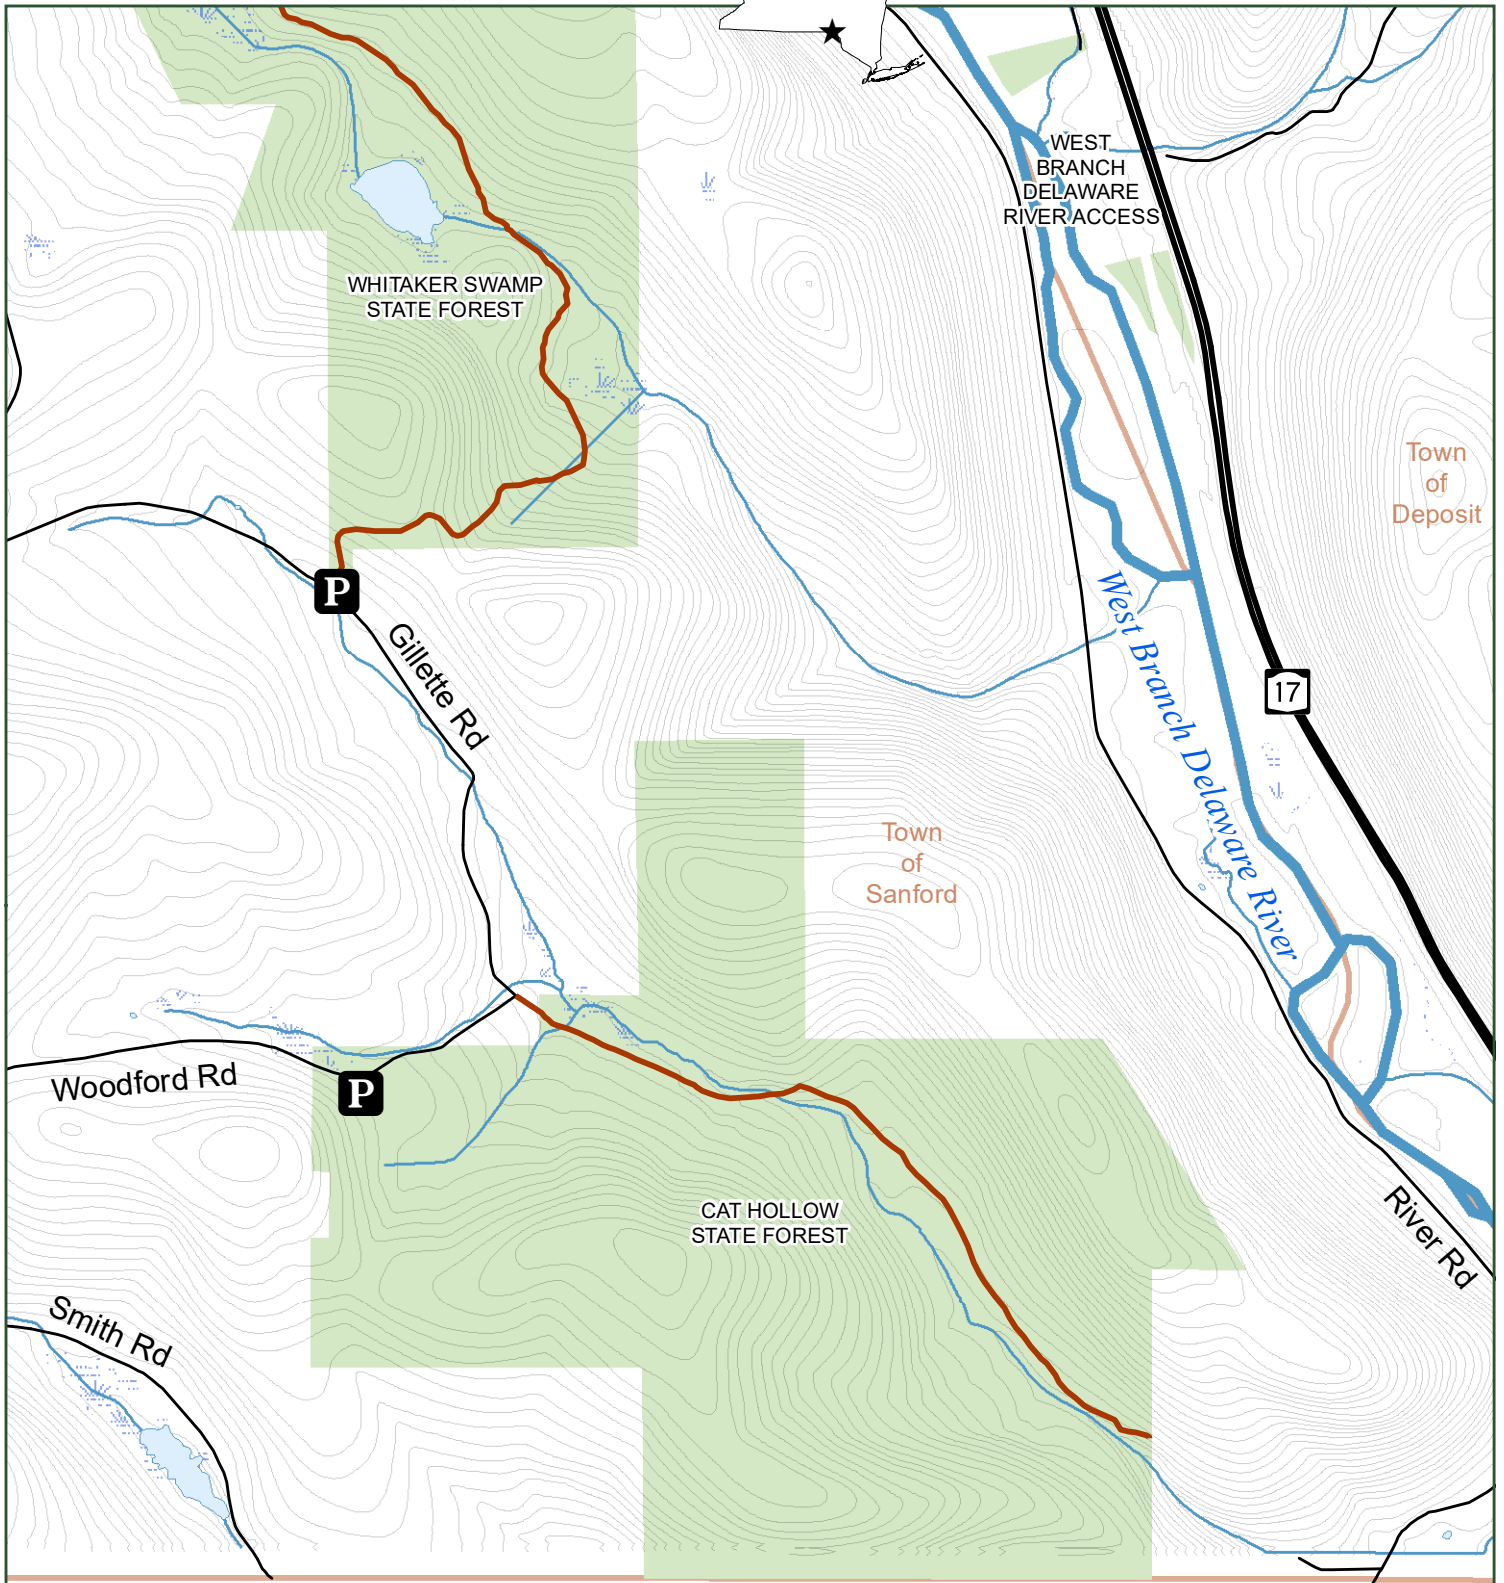

# Cat Hollow State Forest

 Multiple Use Trail\*

 20ft Contour

\*Including: 

Pennsylvania

Broome County

Department of  
Environmental  
Conservation

0 0.25 0.5 1 Miles 5/22