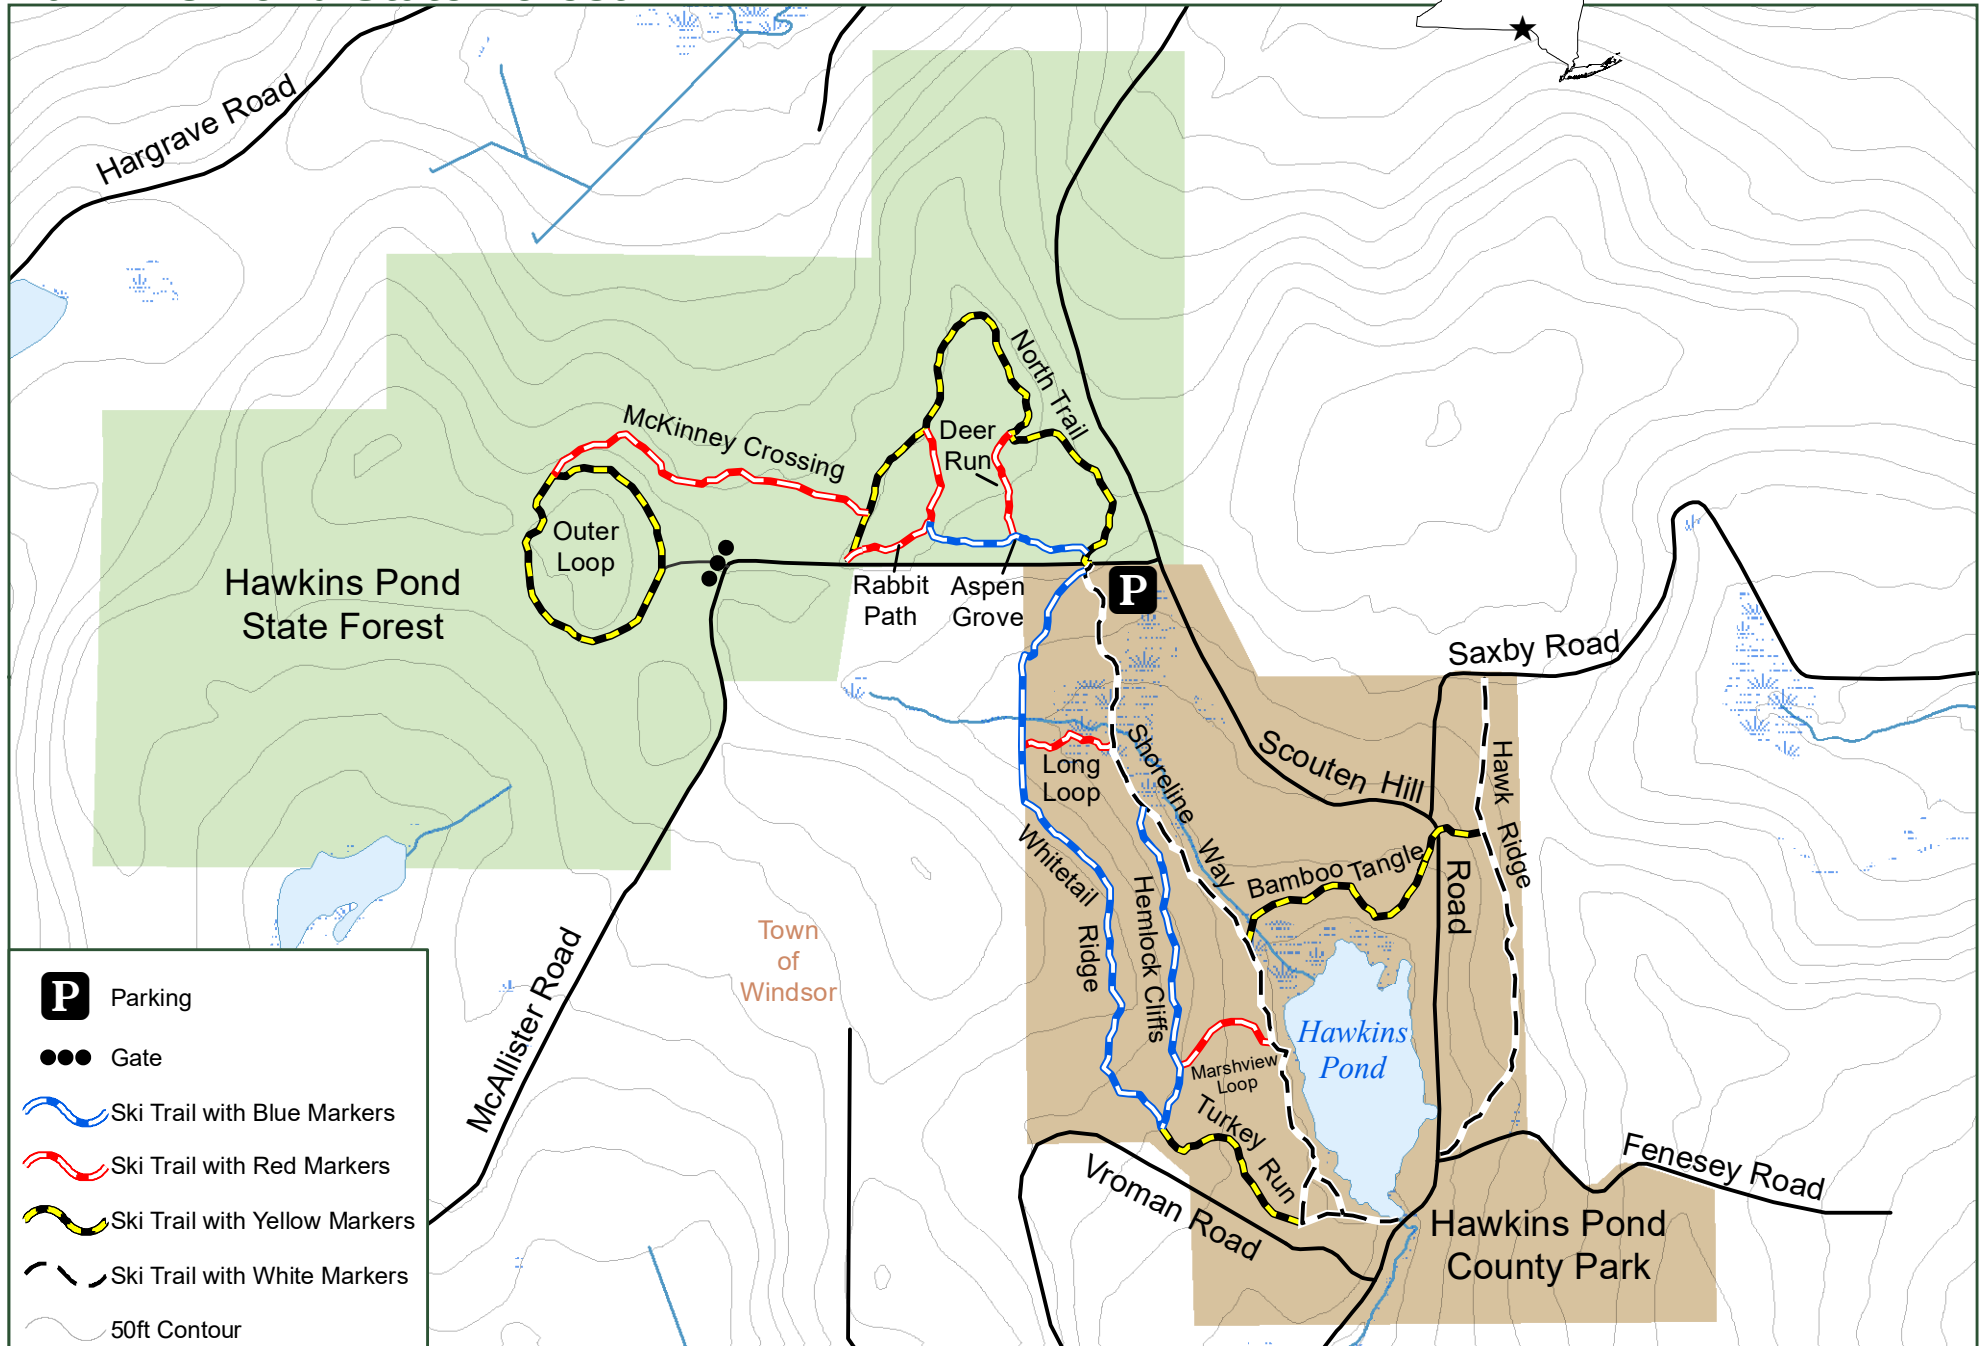

Hawkins Pond State Forest

- P** Parking
- Gate
- Ski Trail with Blue Markers
- Ski Trail with Red Markers
- Ski Trail with Yellow Markers
- Ski Trail with White Markers
- 50ft Contour