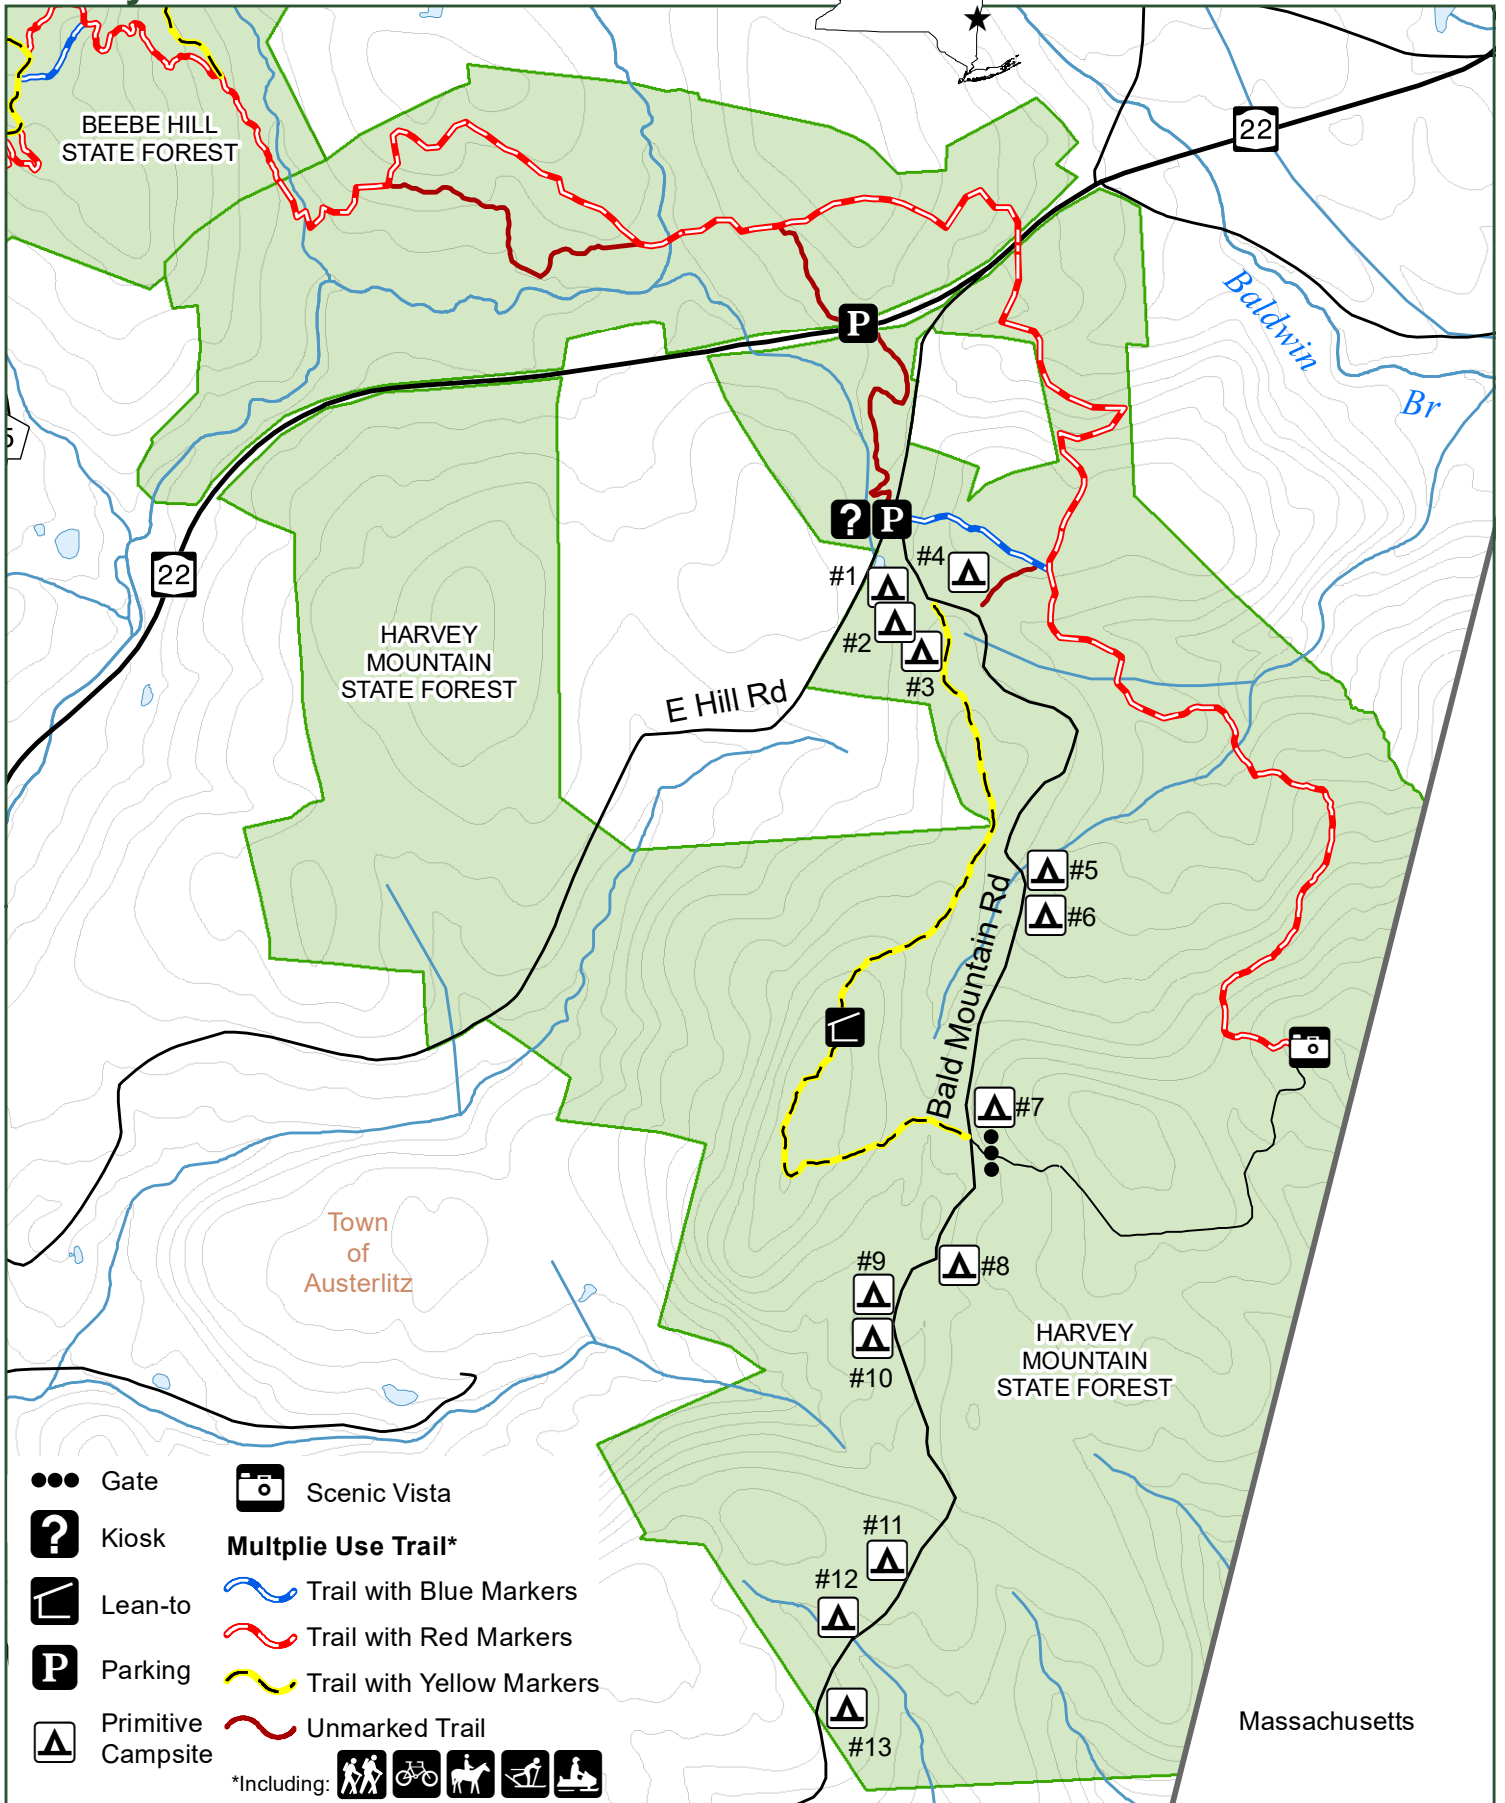

Harvey Mountain State Forest

- Gate
 - 📷 Scenic Vista
 - ❓ Kiosk
 - Multipie Use Trail***
 - 🏠 Lean-to
 - 🌊 Trail with Blue Markers
 - 🅑 Parking
 - 🔴 Trail with Red Markers
 - 🏕 Primitive Campsite
 - 🟡 Trail with Yellow Markers
 - 🔴 Unmarked Trail
- *Including: 🚶 🚲 🐎 🦽 🦼

Department of Environmental Conservation

0 0.25 0.5

1 Miles 1/22

Columbia County

Massachusetts