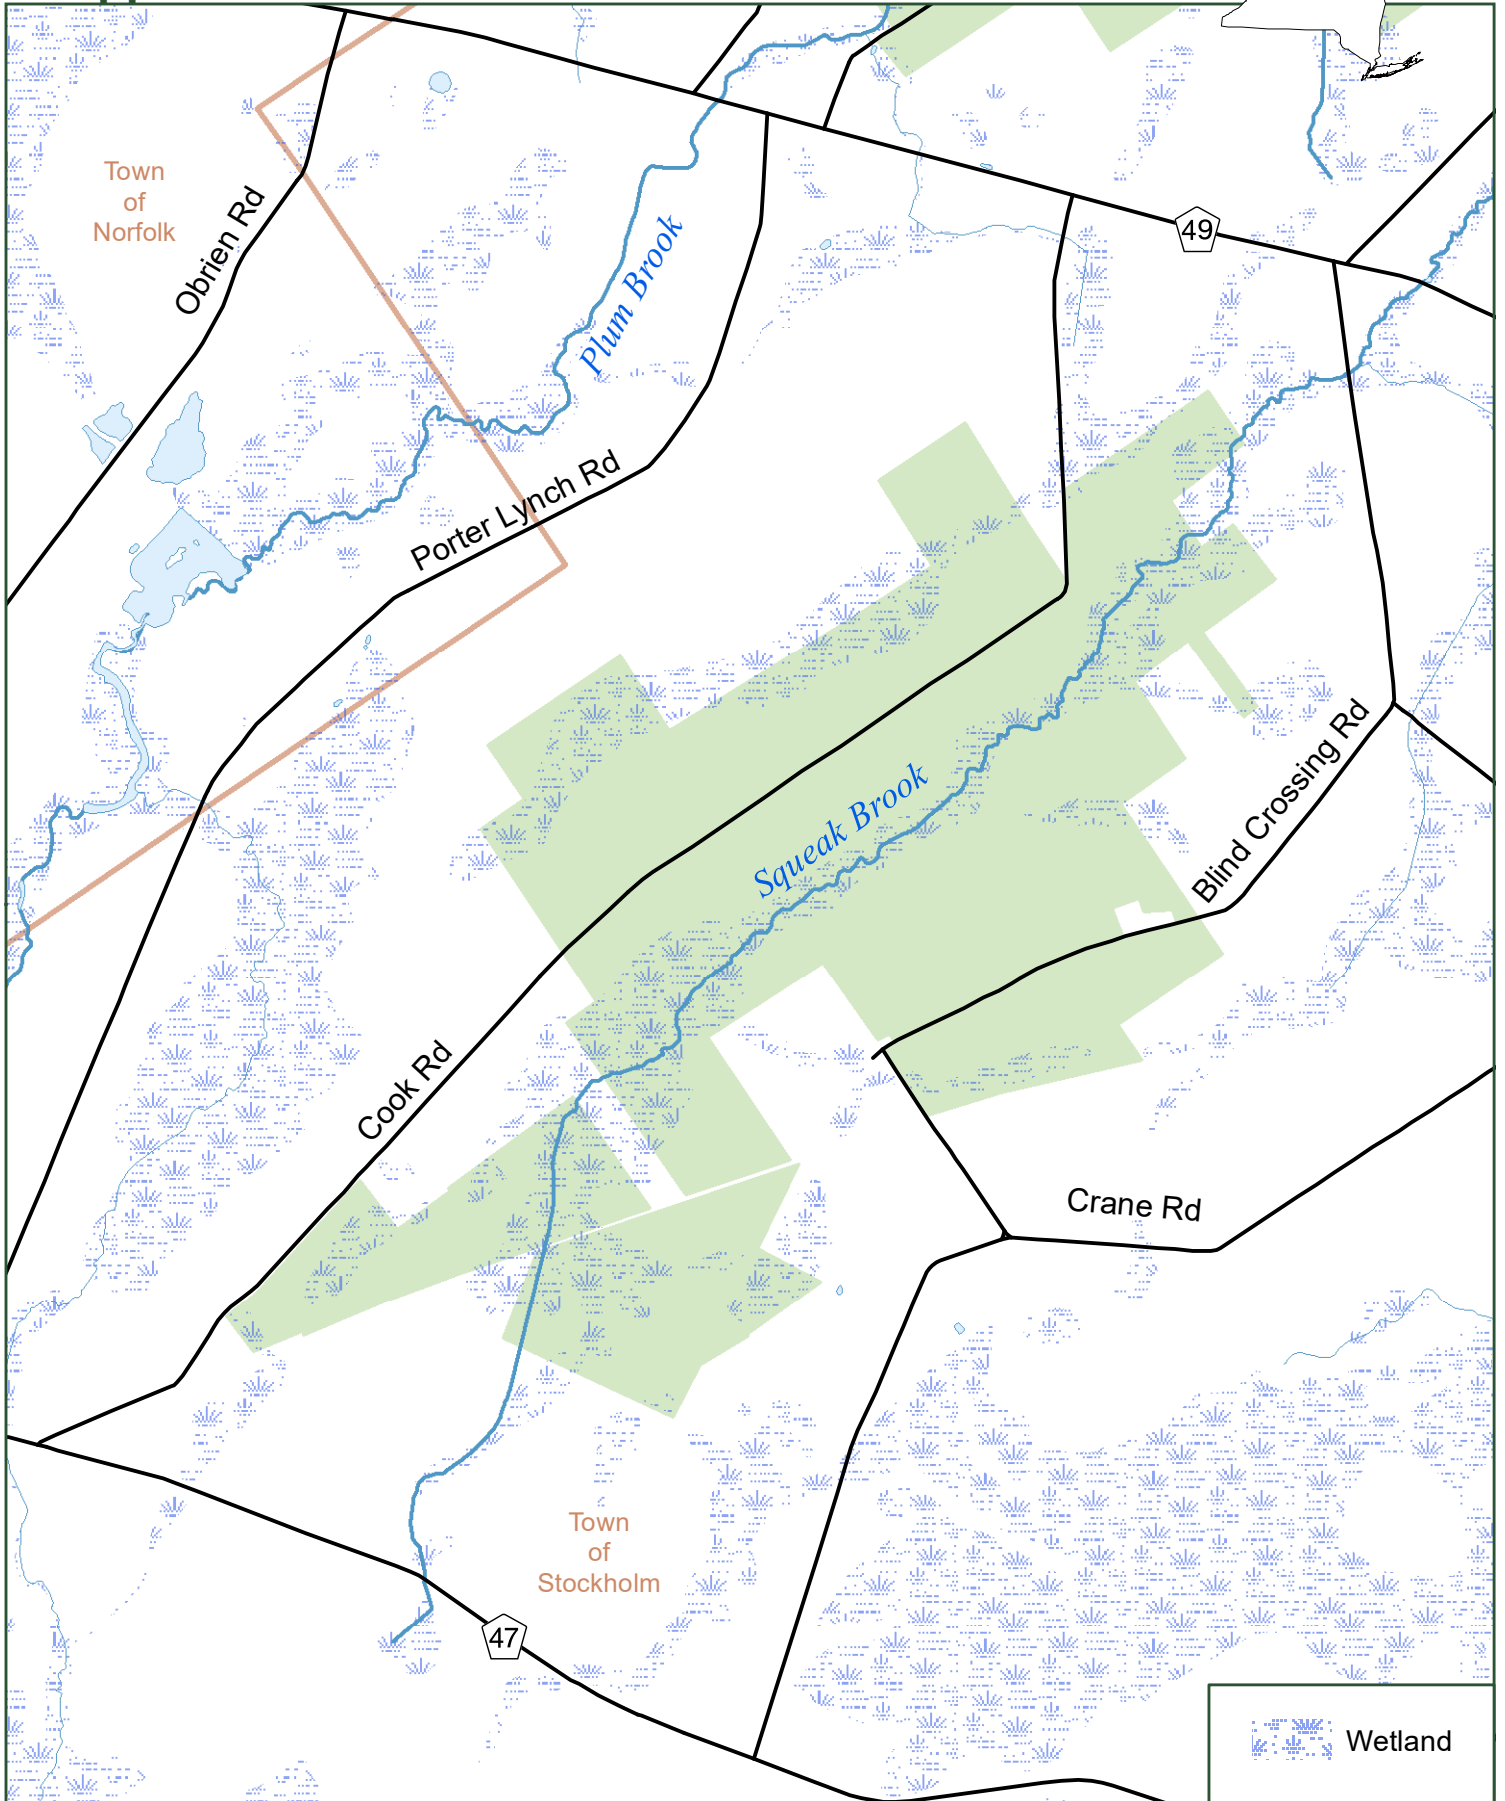

Knapp Station State Forest

Department of
Environmental
Conservation

0 0.25 0.5 1
Miles

St Lawrence County