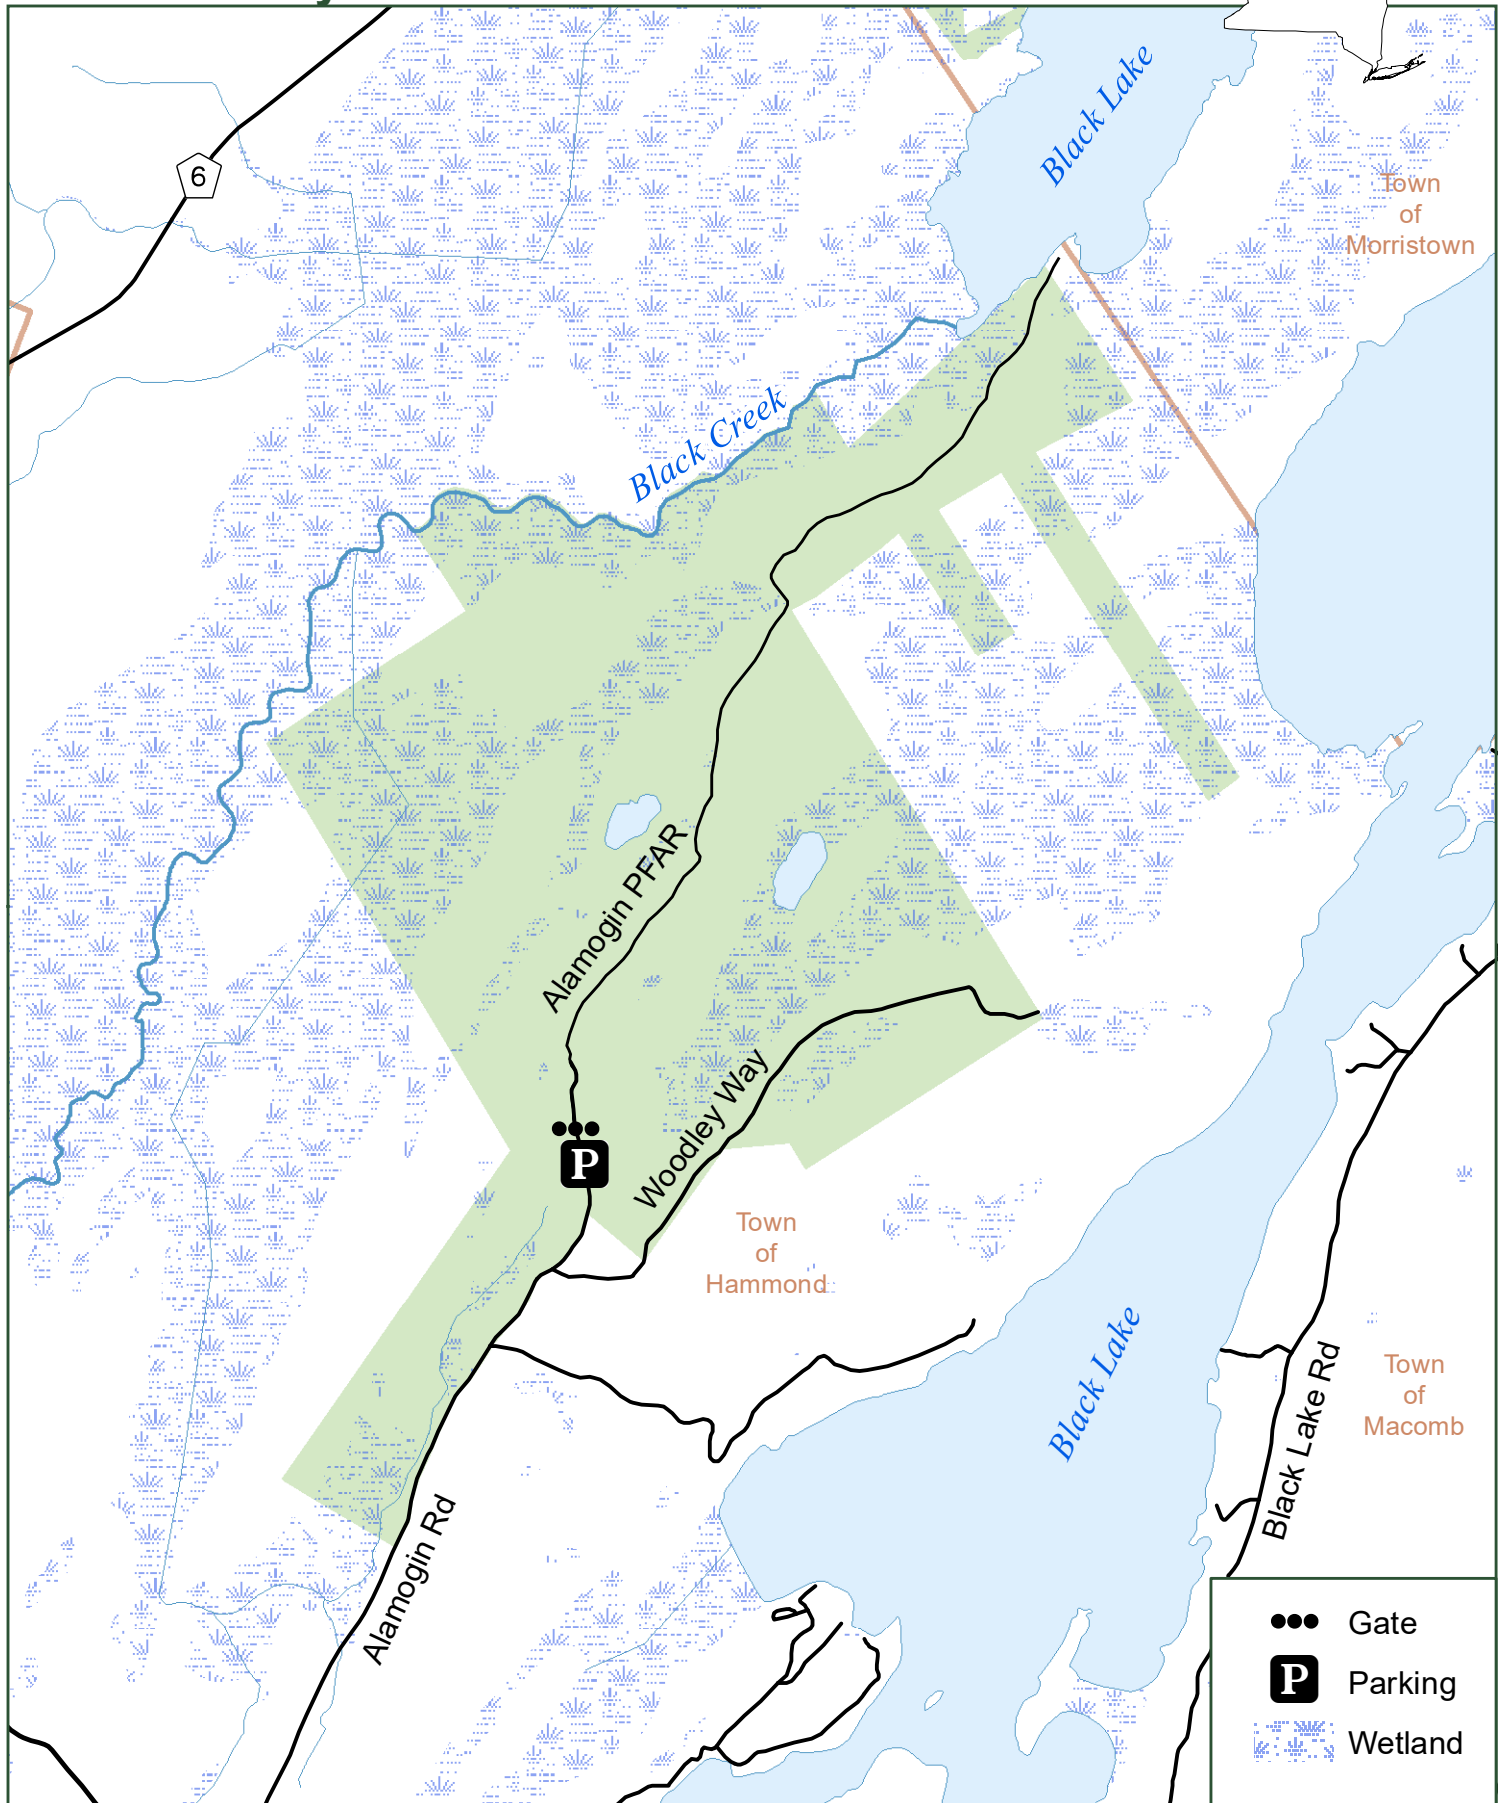

Lonesome Bay State Forest

	Gate
	Parking
	Wetland