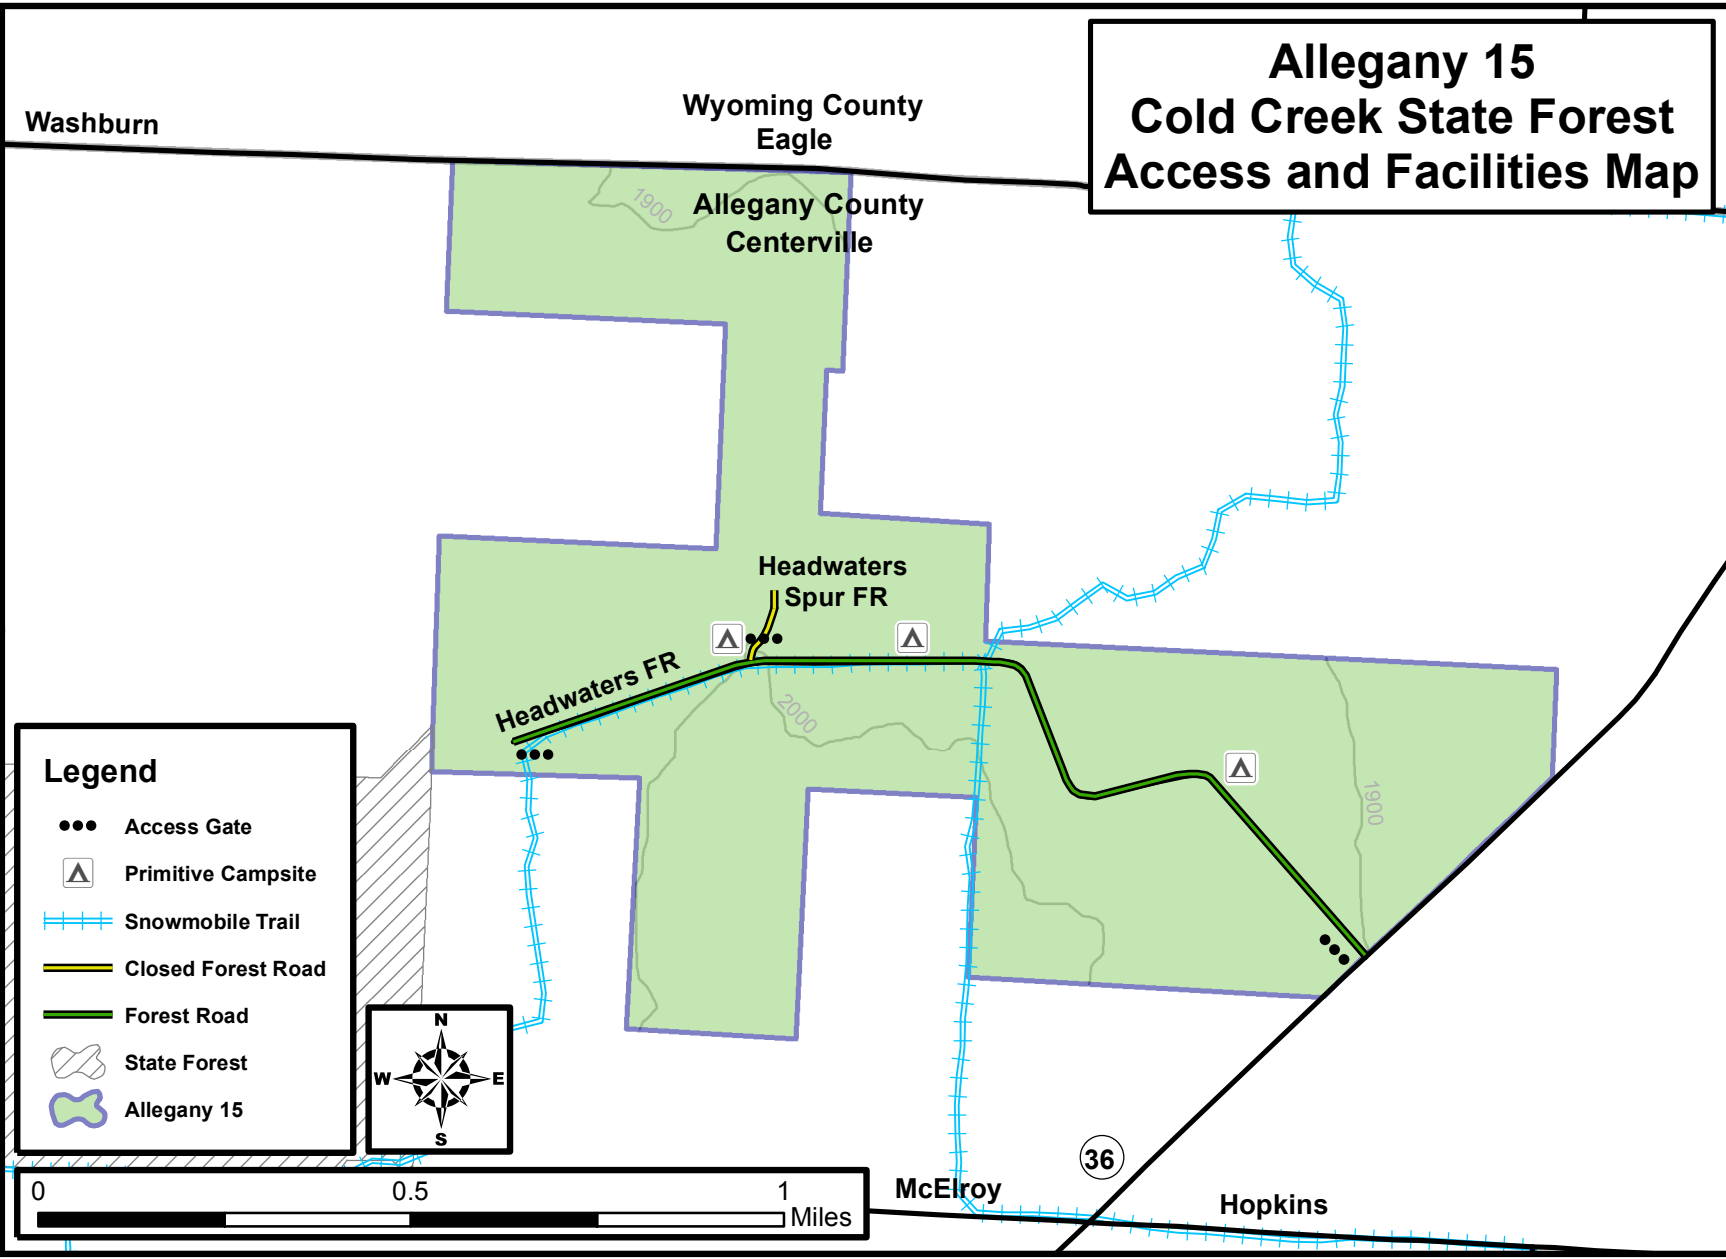

Allegany 15 Cold Creek State Forest Access and Facilities Map

Washburn

Wyoming County
Eagle

Allegany County
Centerville

Headwaters
Spur FR

Headwaters FR

Legend

- Access Gate
- △ Primitive Campsite
- Snowmobile Trail
- Closed Forest Road
- Forest Road
- State Forest
- Allegany 15

0 0.5 1 Miles

McElroy

36

Hopkins