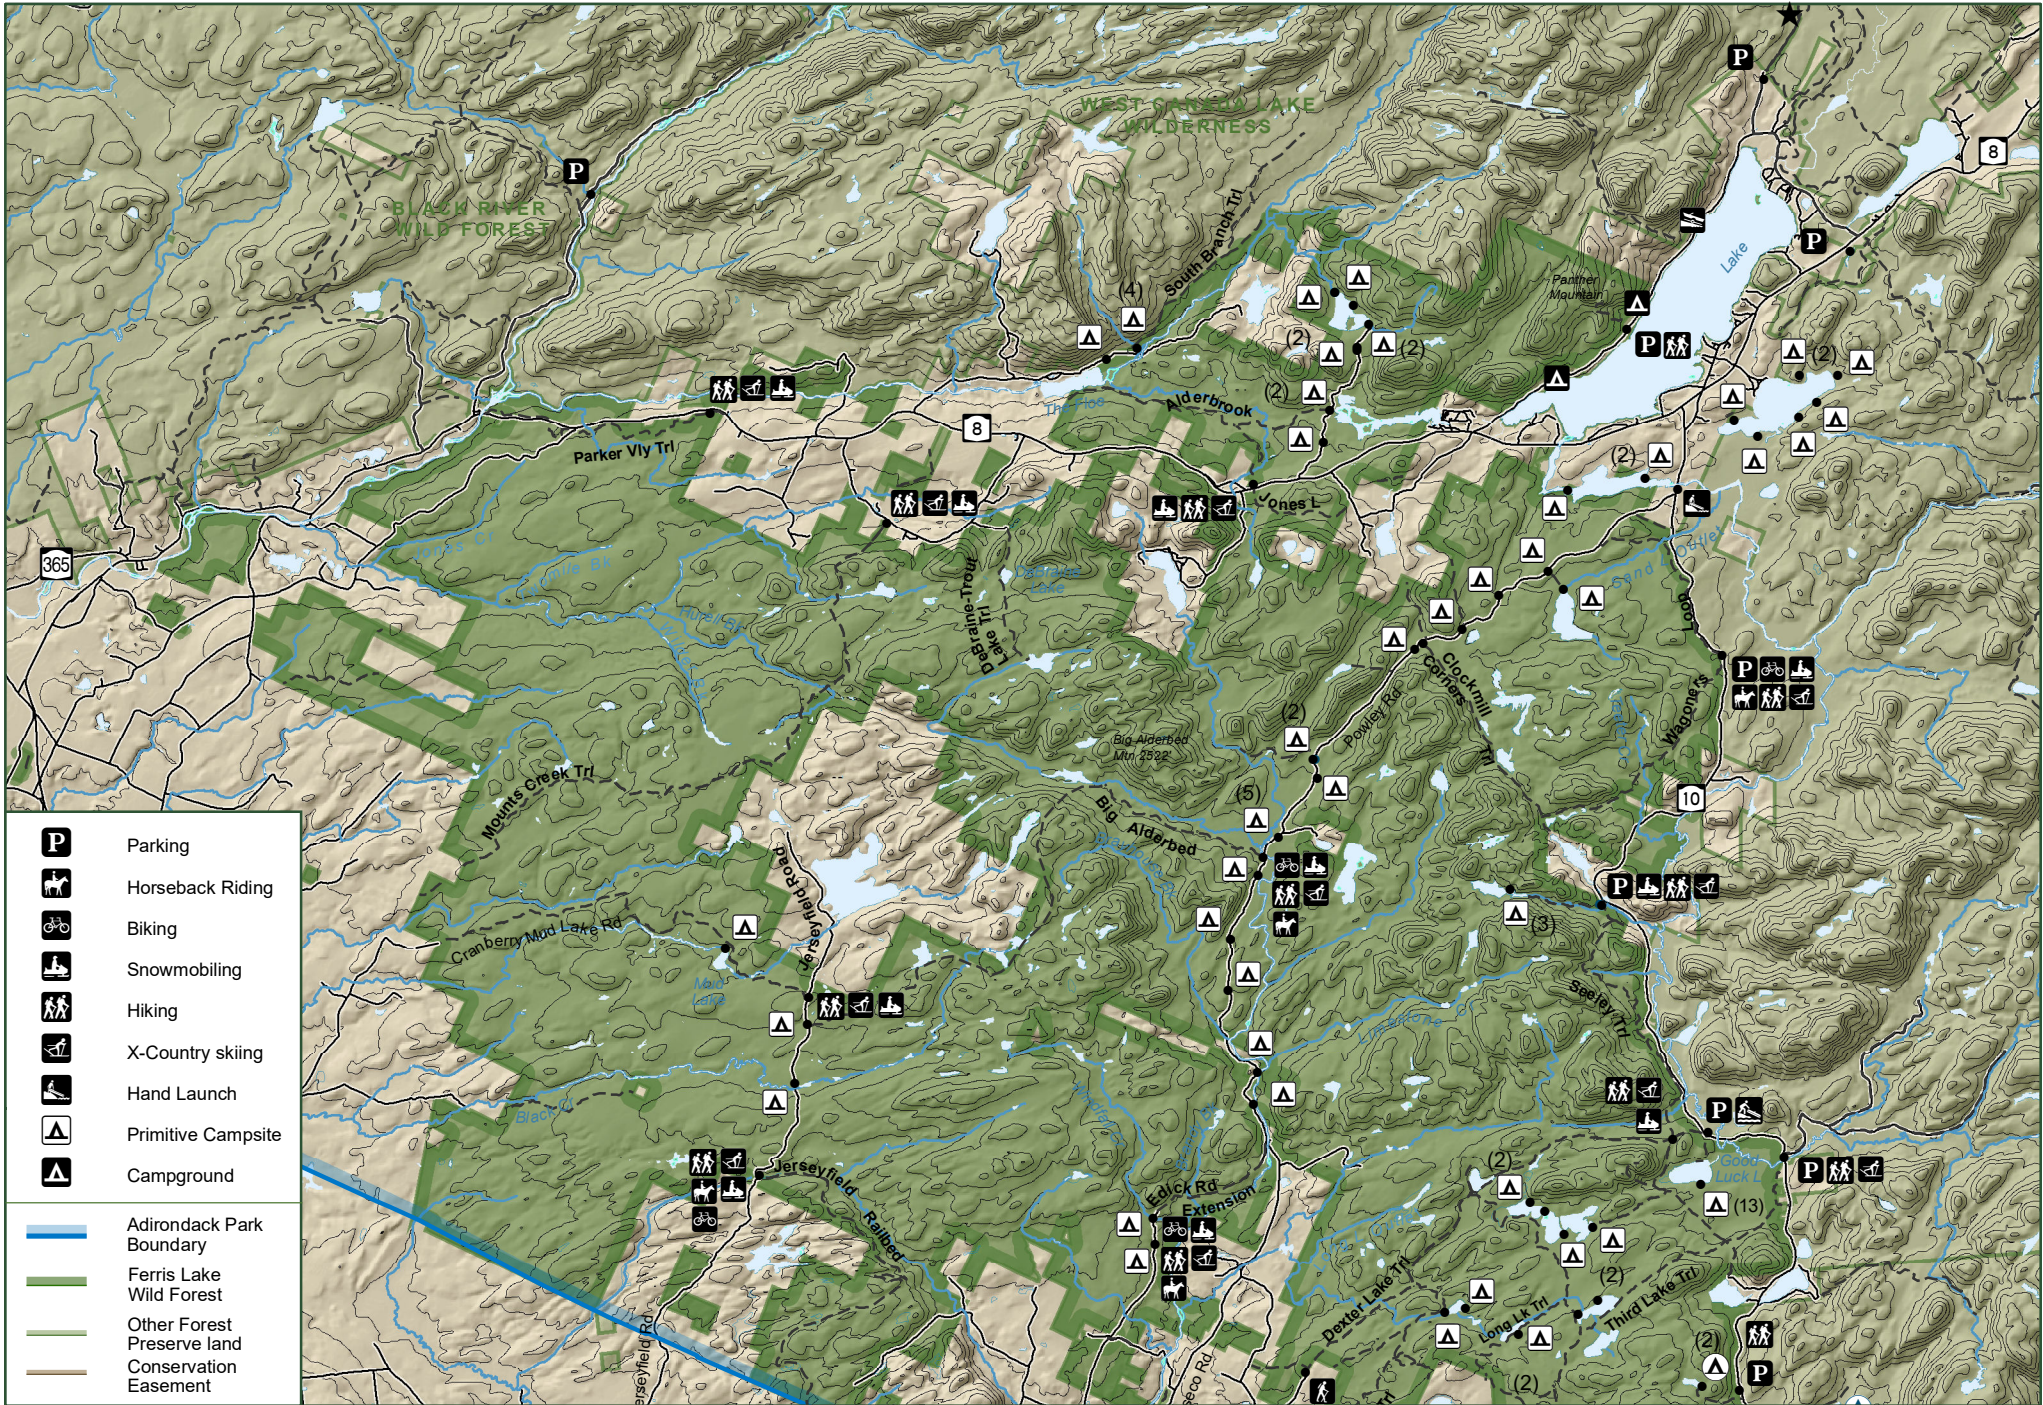

Ferris Lake Wild Forest - North

-  Parking
-  Horseback Riding
-  Biking
-  Snowmobiling
-  Hiking
-  X-Country skiing
-  Hand Launch
-  Primitive Campsite
-  Campground
-  Adirondack Park Boundary
-  Ferris Lake Wild Forest
-  Other Forest Preserve land
-  Conservation Easement