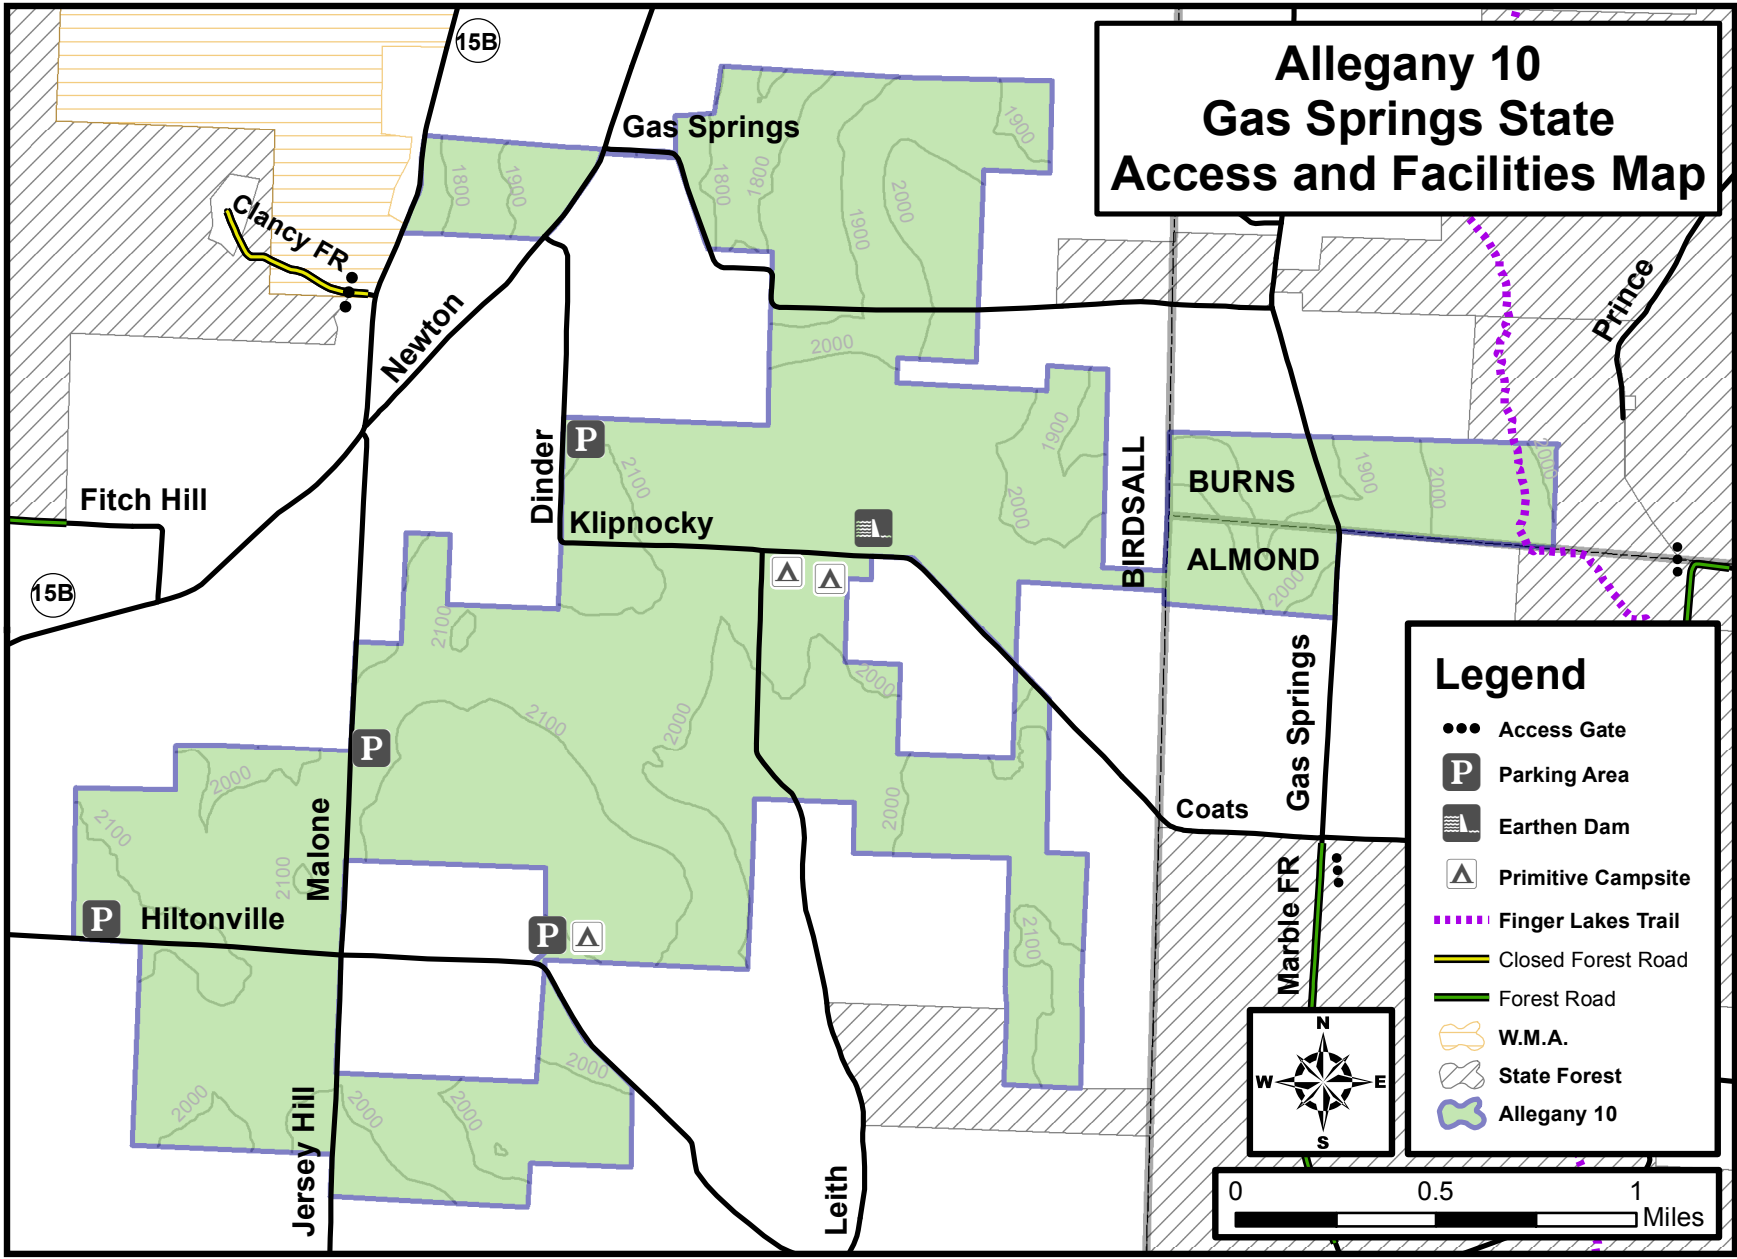

Allegany 10 Gas Springs State Access and Facilities Map

Legend

- Access Gate
- P Parking Area
- ▒ Earthen Dam
- △ Primitive Campsite
- ⋯ Finger Lakes Trail
- Closed Forest Road
- Forest Road
- W.M.A.
- State Forest
- Allegany 10