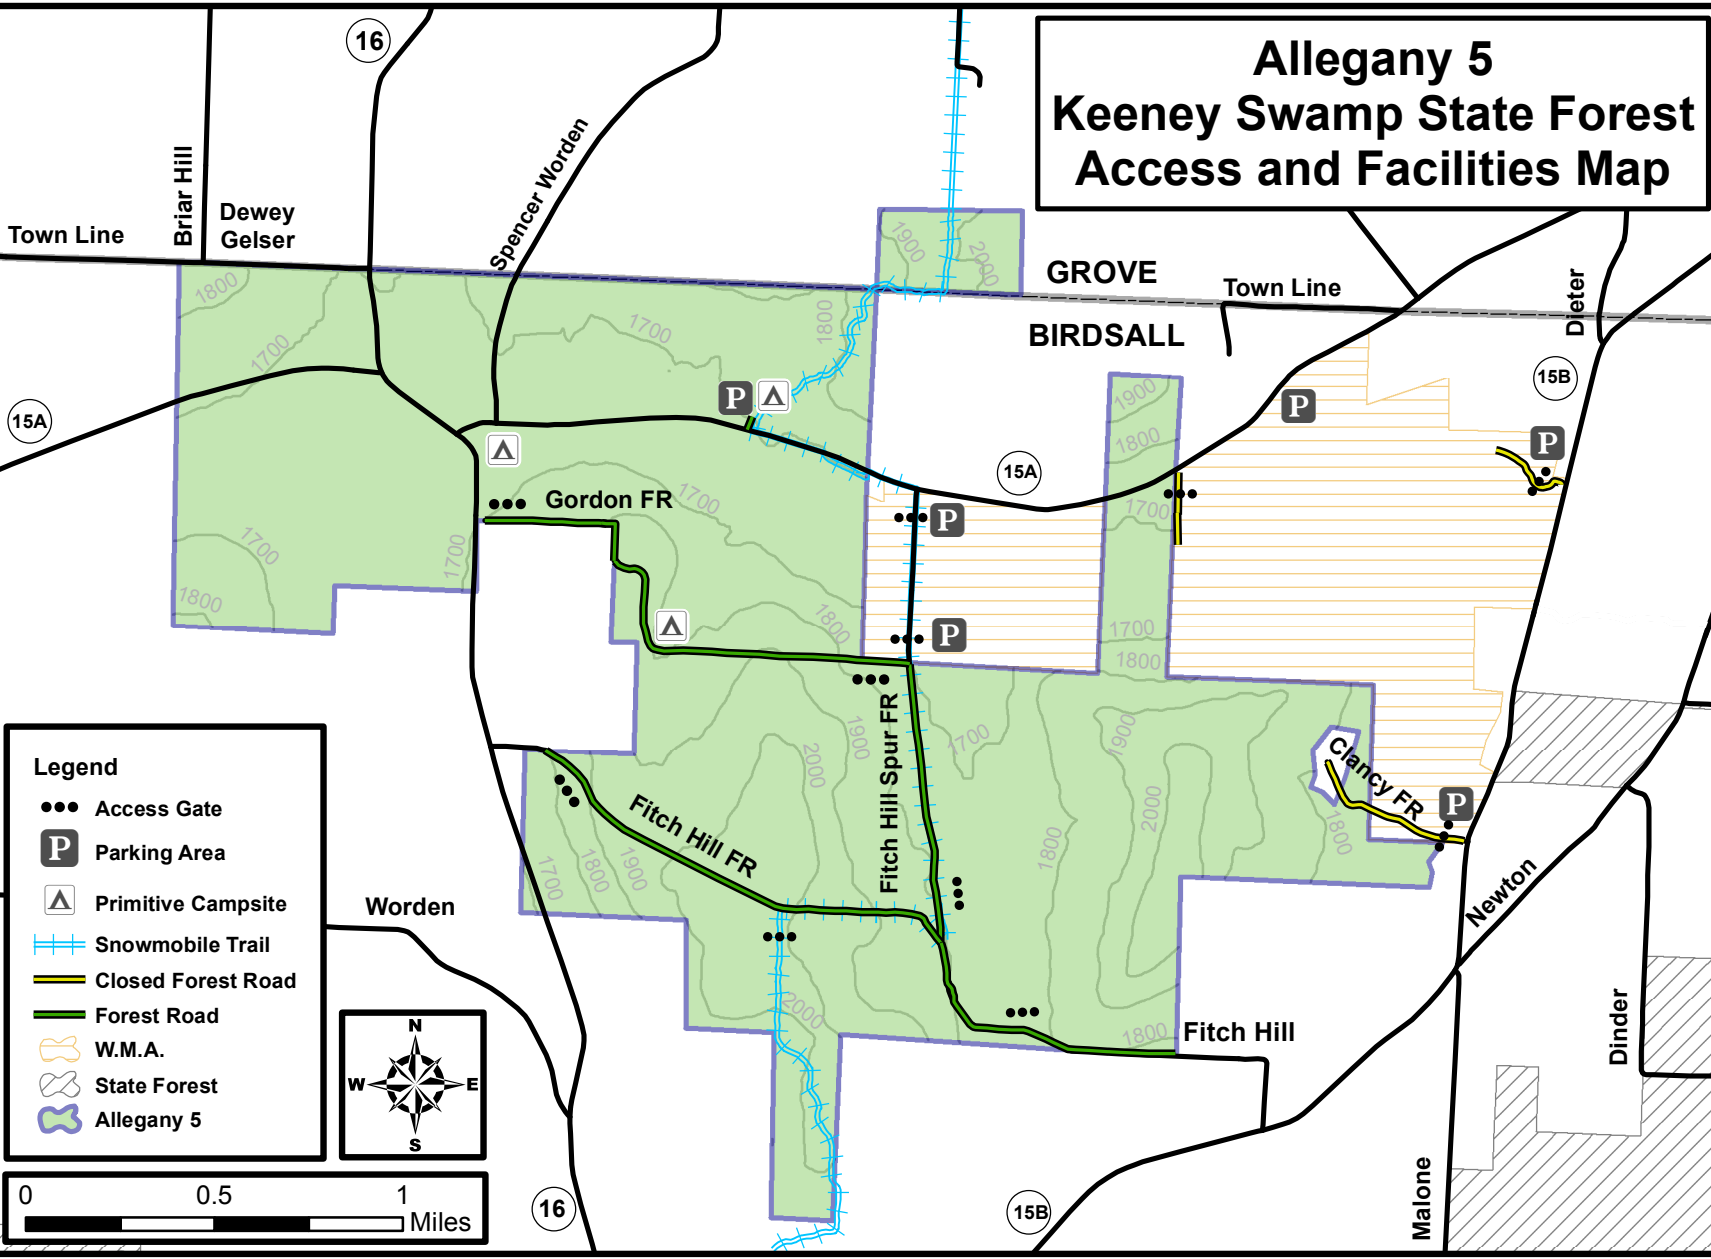

# Allegheny 5 Keeney Swamp State Forest Access and Facilities Map

- Legend**
- Access Gate
  - P** Parking Area
  - ▲ Primitive Campsite
  - ⚡ Snowmobile Trail
  - Closed Forest Road
  - Forest Road
  - W.M.A.
  - State Forest
  - Allegheny 5

**Town Line**  
 Briar Hill  
 Dewey Gelsler  
 Spencer Worden  
 GROVE  
 BIRDSALL  
 Dieter  
 Gordon FR  
 Fitch Hill FR  
 Fitch Hill Spur FR  
 Clancy FR  
 Worden  
 Fitch Hill  
 Newton  
 Malone  
 Dinder