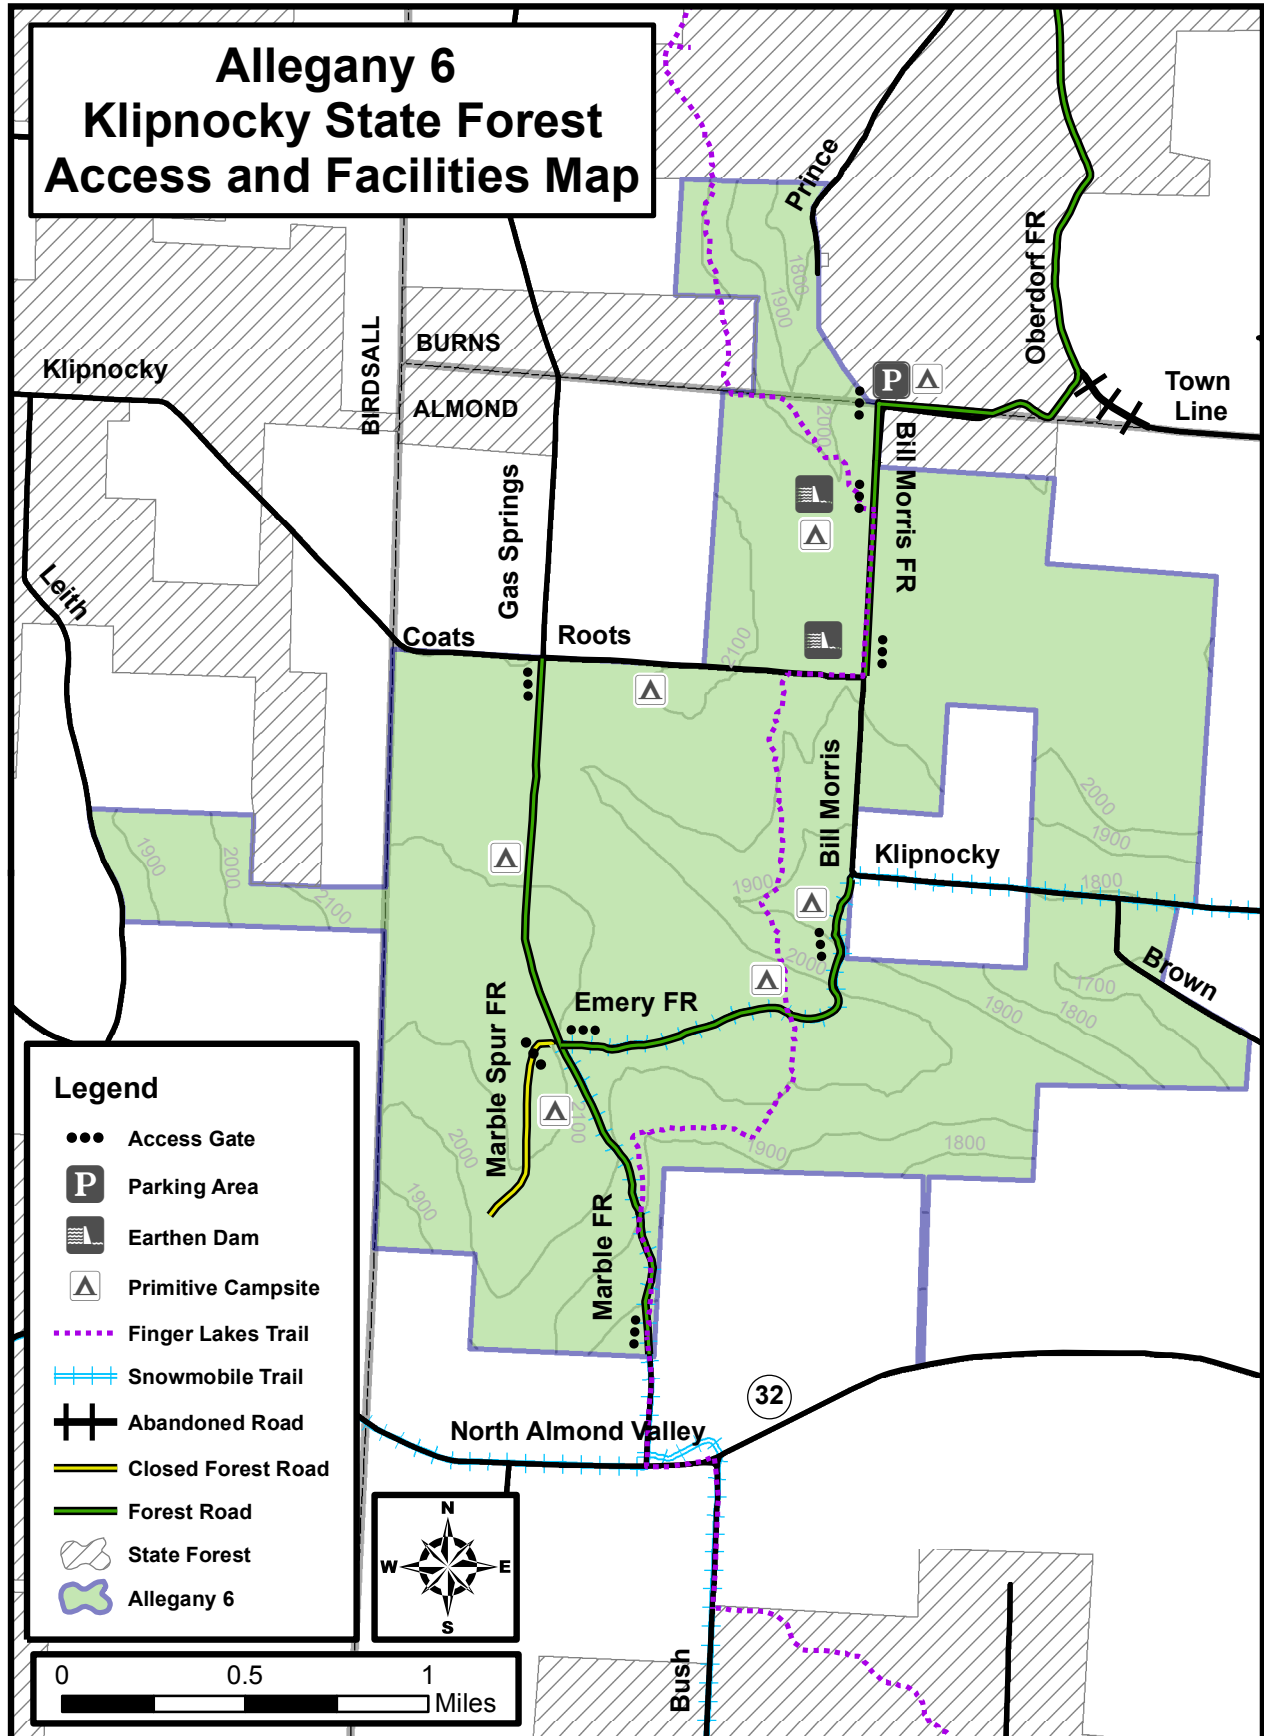

Allegany 6 Klipnocky State Forest Access and Facilities Map

Legend

- Access Gate
- P Parking Area
- ▩ Earthen Dam
- △ Primitive Campsite
- ⋯ Finger Lakes Trail
- - - Snowmobile Trail
- ⊕ Abandoned Road
- Closed Forest Road
- Forest Road
- State Forest
- Allegany 6