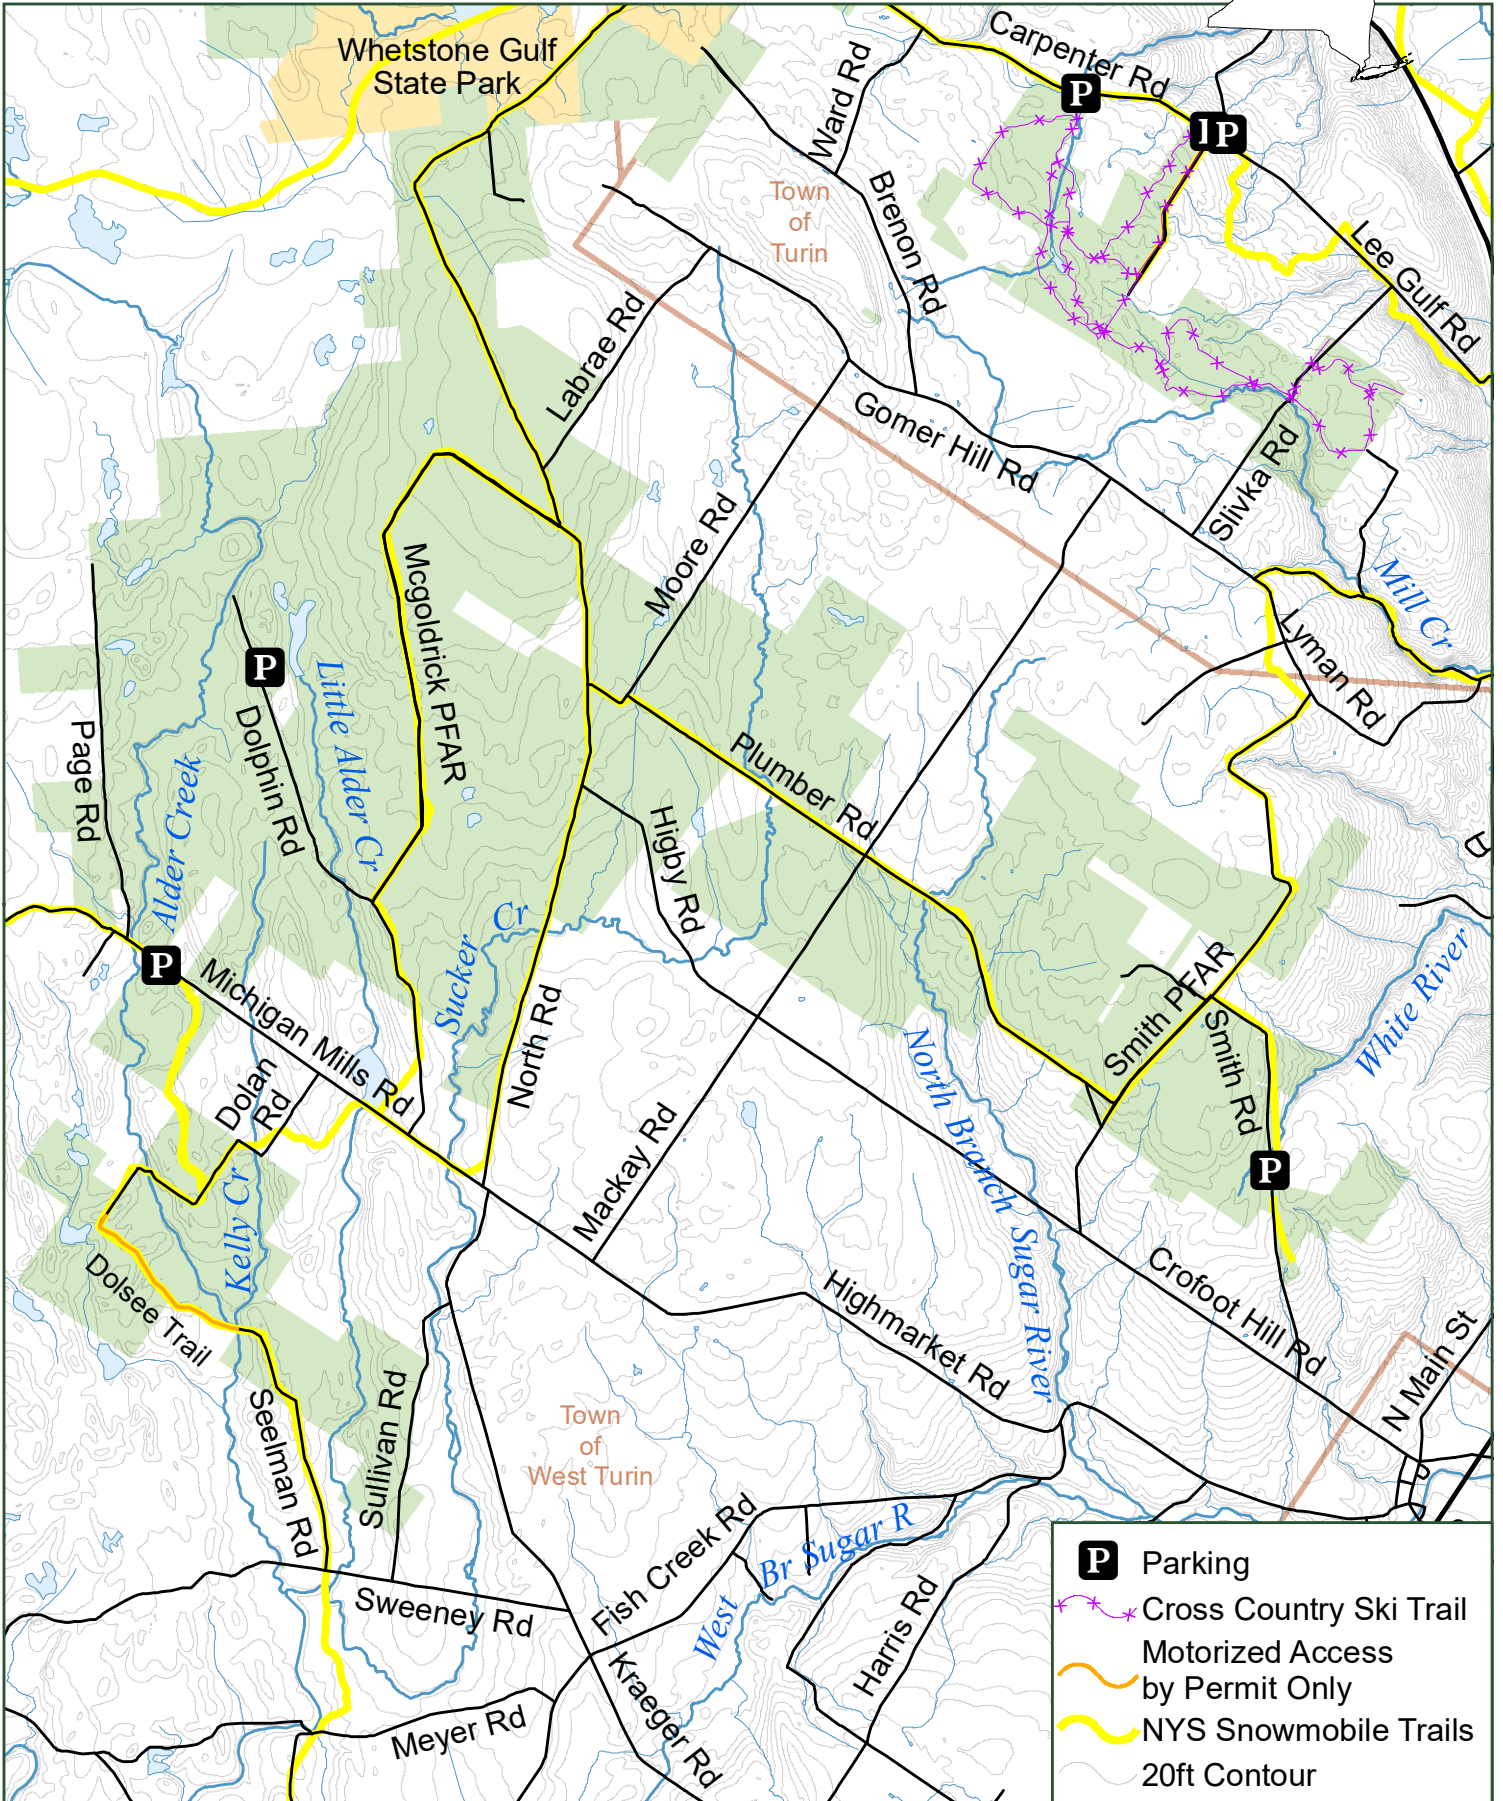

Lesser Wilderness State Forest - South

- P** Parking
- *—*—*— Cross Country Ski Trail
- Motorized Access by Permit Only
- NYS Snowmobile Trails
- 20ft Contour