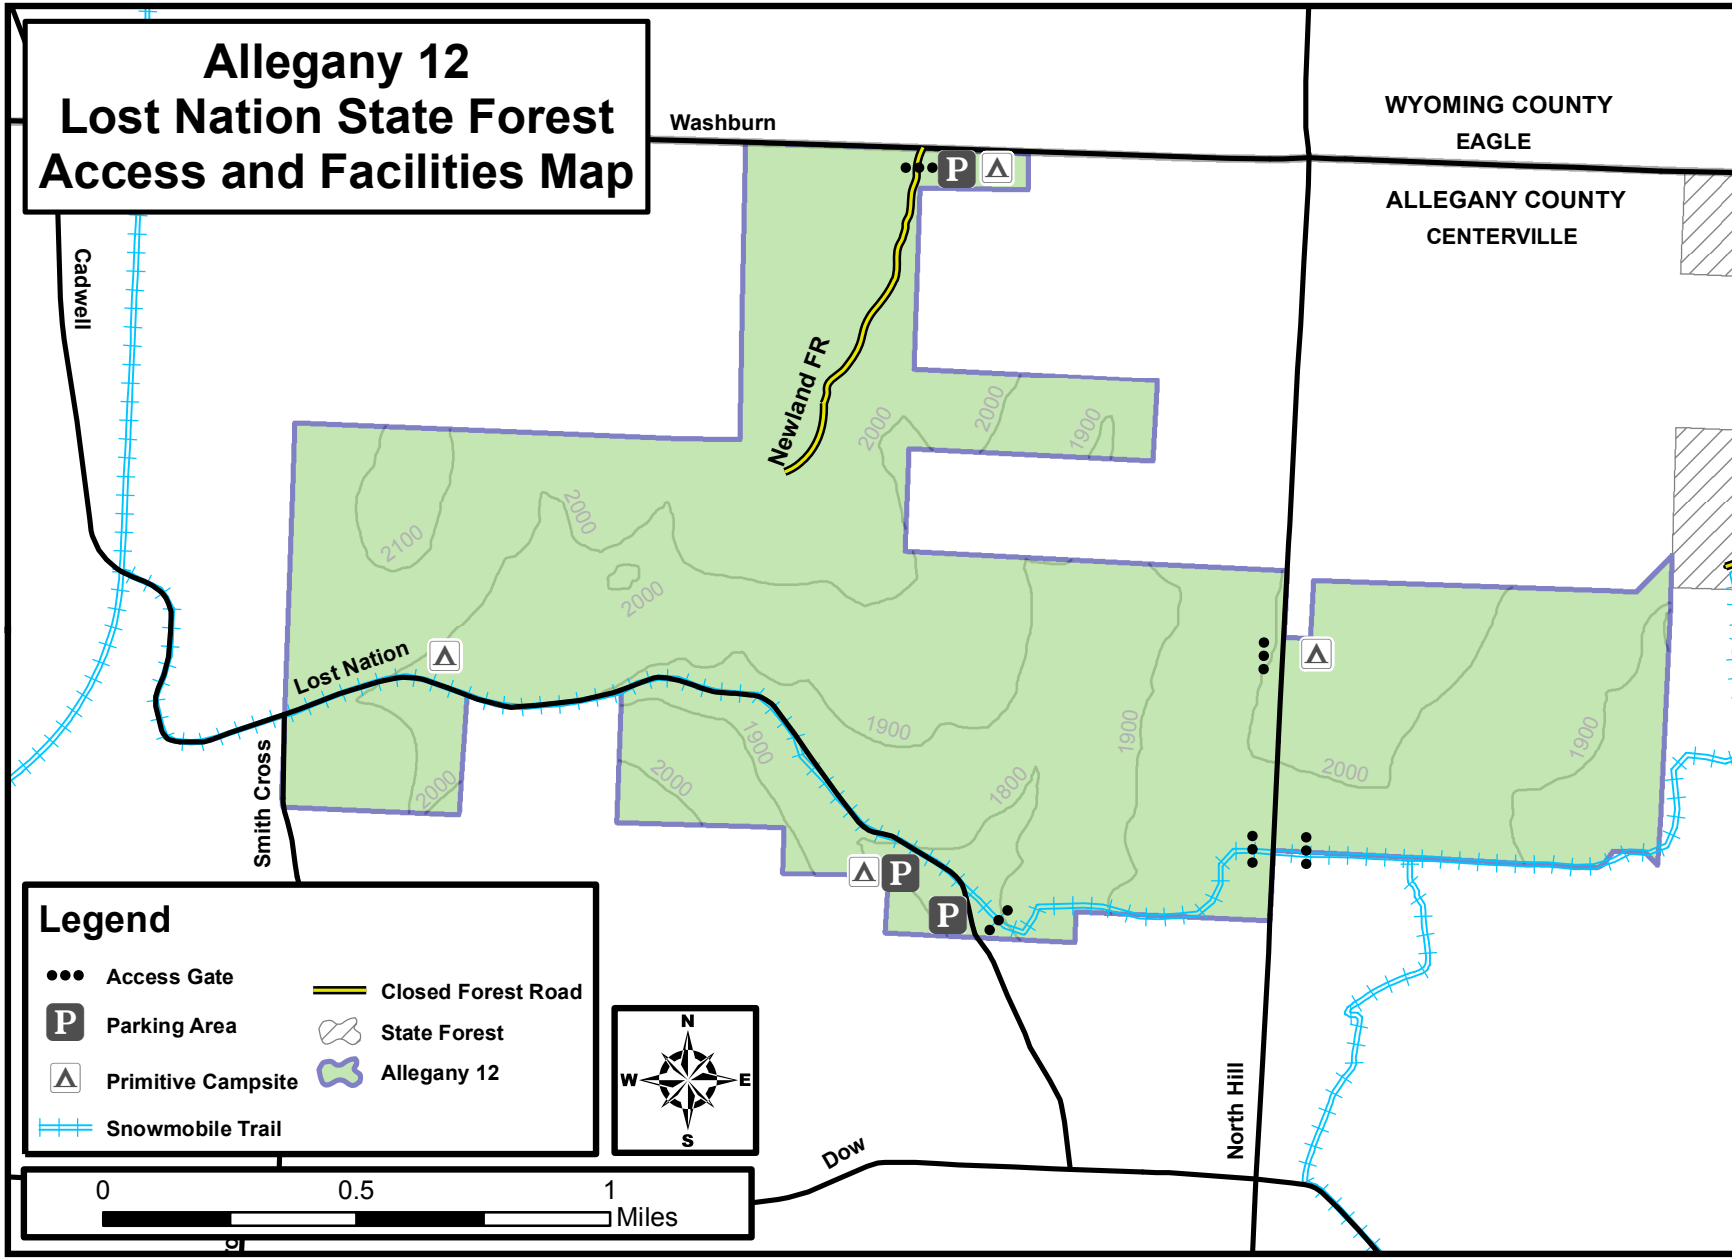

Allegany 12 Lost Nation State Forest Access and Facilities Map

Washburn

WYOMING COUNTY
EAGLE

ALLEGANY COUNTY
CENTERVILLE

Cadwell

Newland FR

Smith Cross

Lost Nation

North Hill

Dow

Legend

- Access Gate
- P** Parking Area
- △** Primitive Campsite
- ⚡ Snowmobile Trail
- Closed Forest Road
- State Forest
- Allegany 12