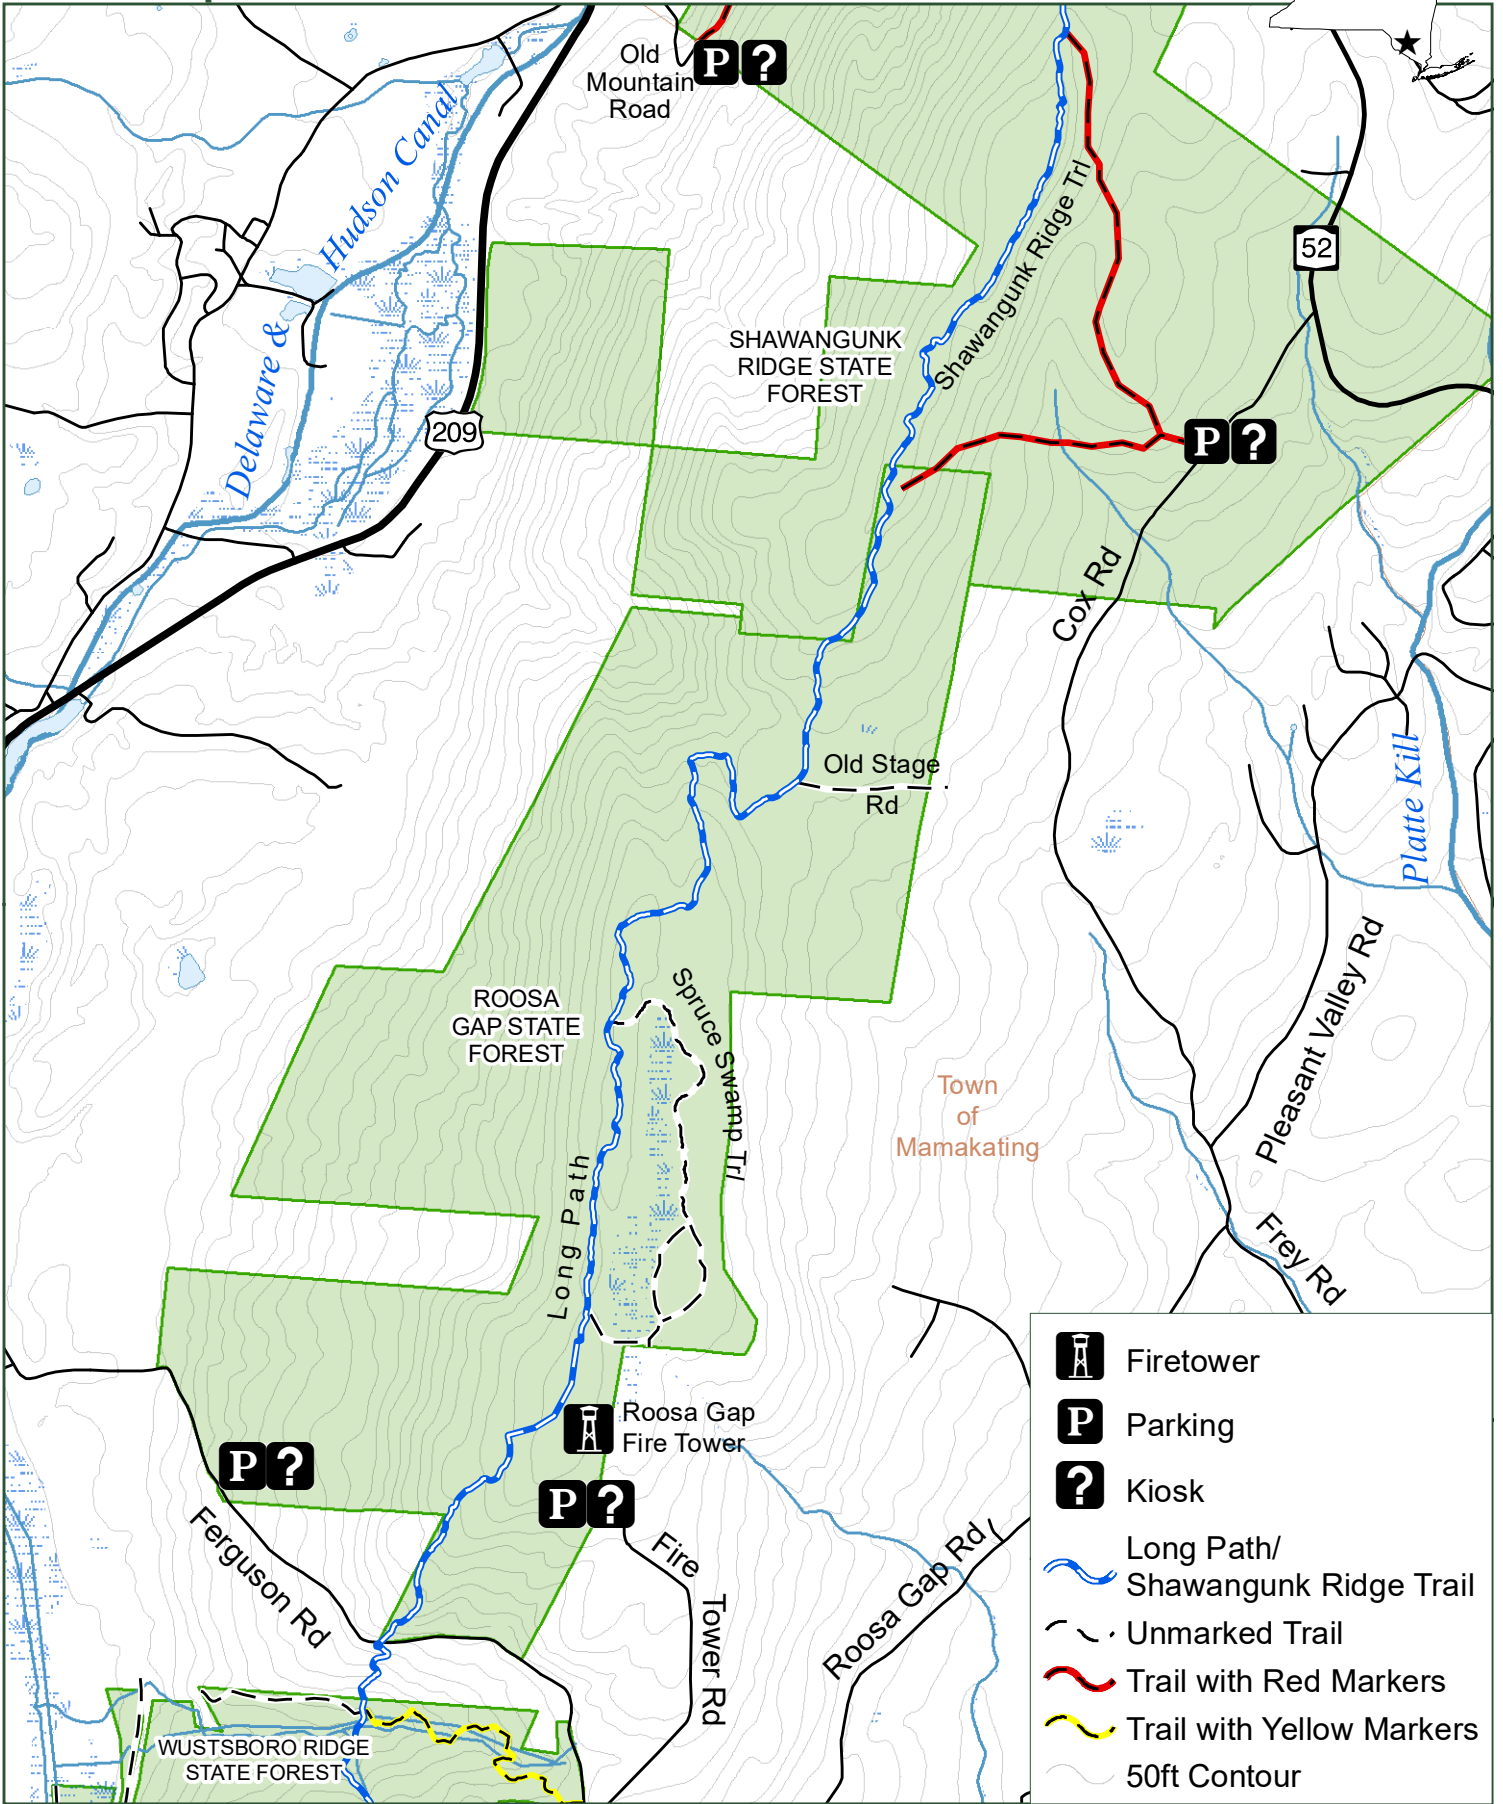

Roosa Gap State Forest

-  Firetower
-  Parking
-  Kiosk
-  Long Path/
Shawangunk Ridge Trail
-  Unmarked Trail
-  Trail with Red Markers
-  Trail with Yellow Markers
-  50ft Contour