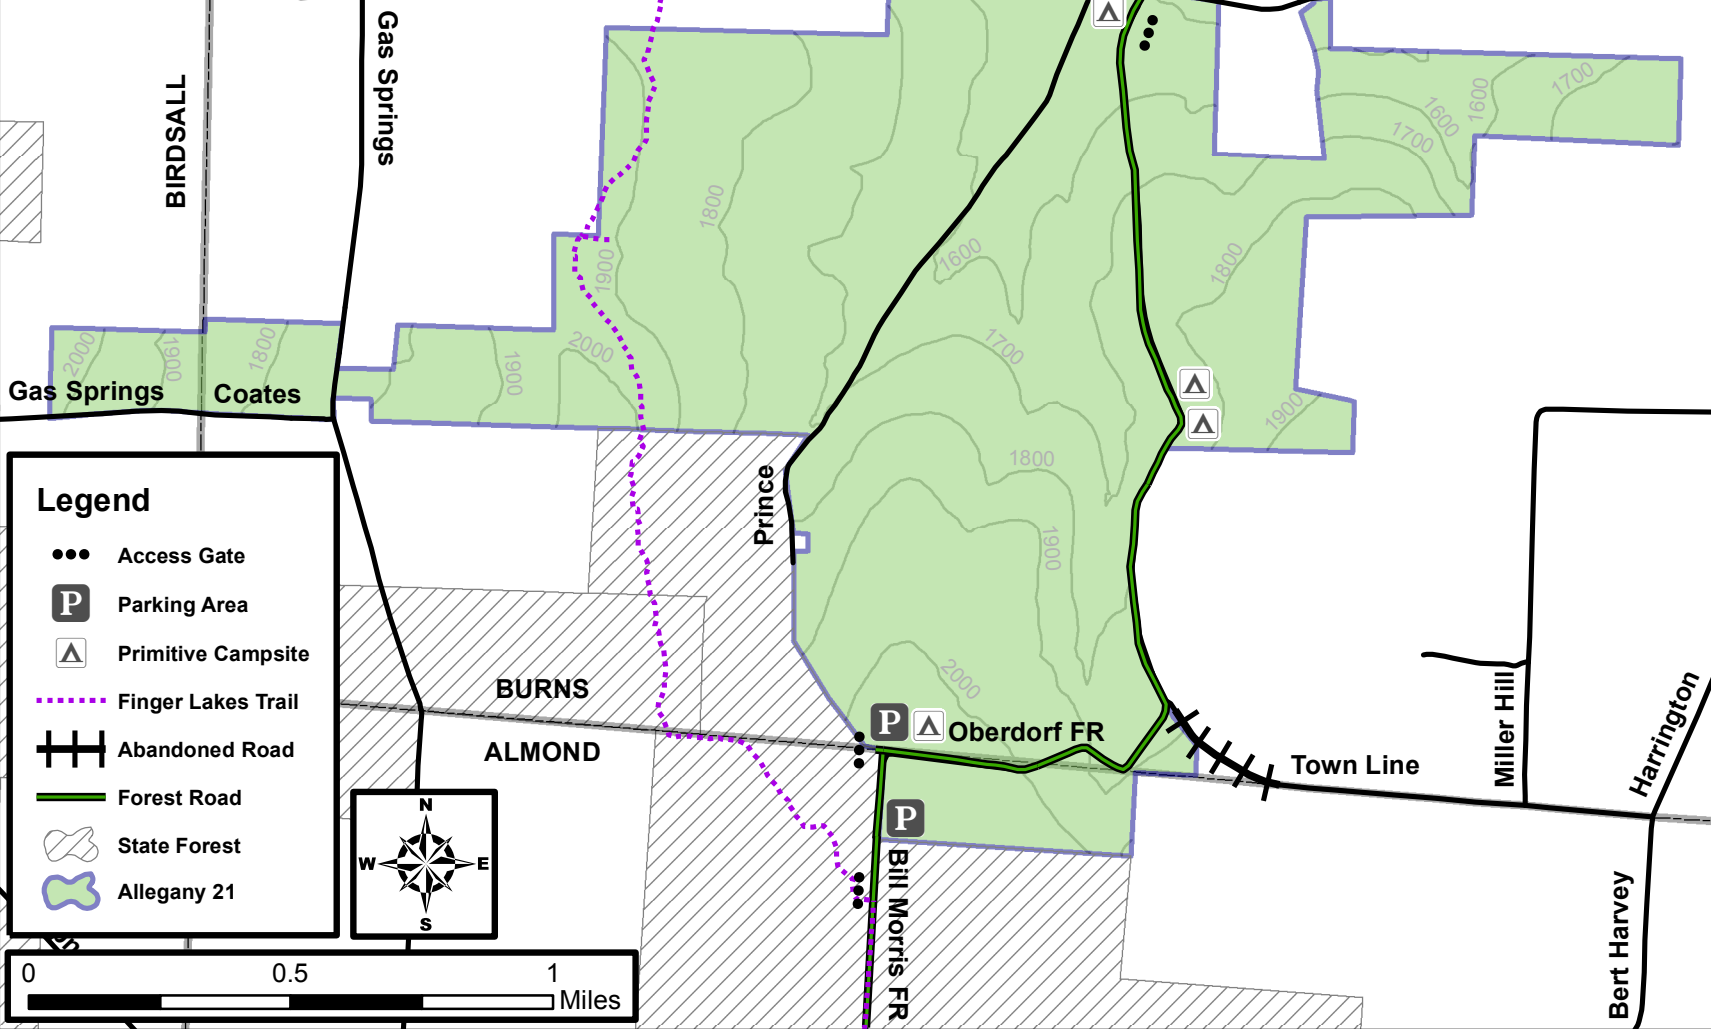

Allegany 21 Slader Creek State Forest Access and Facilities Map

Legend

- Access Gate
- P** Parking Area
- ▲ Primitive Campsite
- ⋯ Finger Lakes Trail
- ⊢ Abandoned Road
- Forest Road
- ◊ State Forest
- ◊ Allegany 21