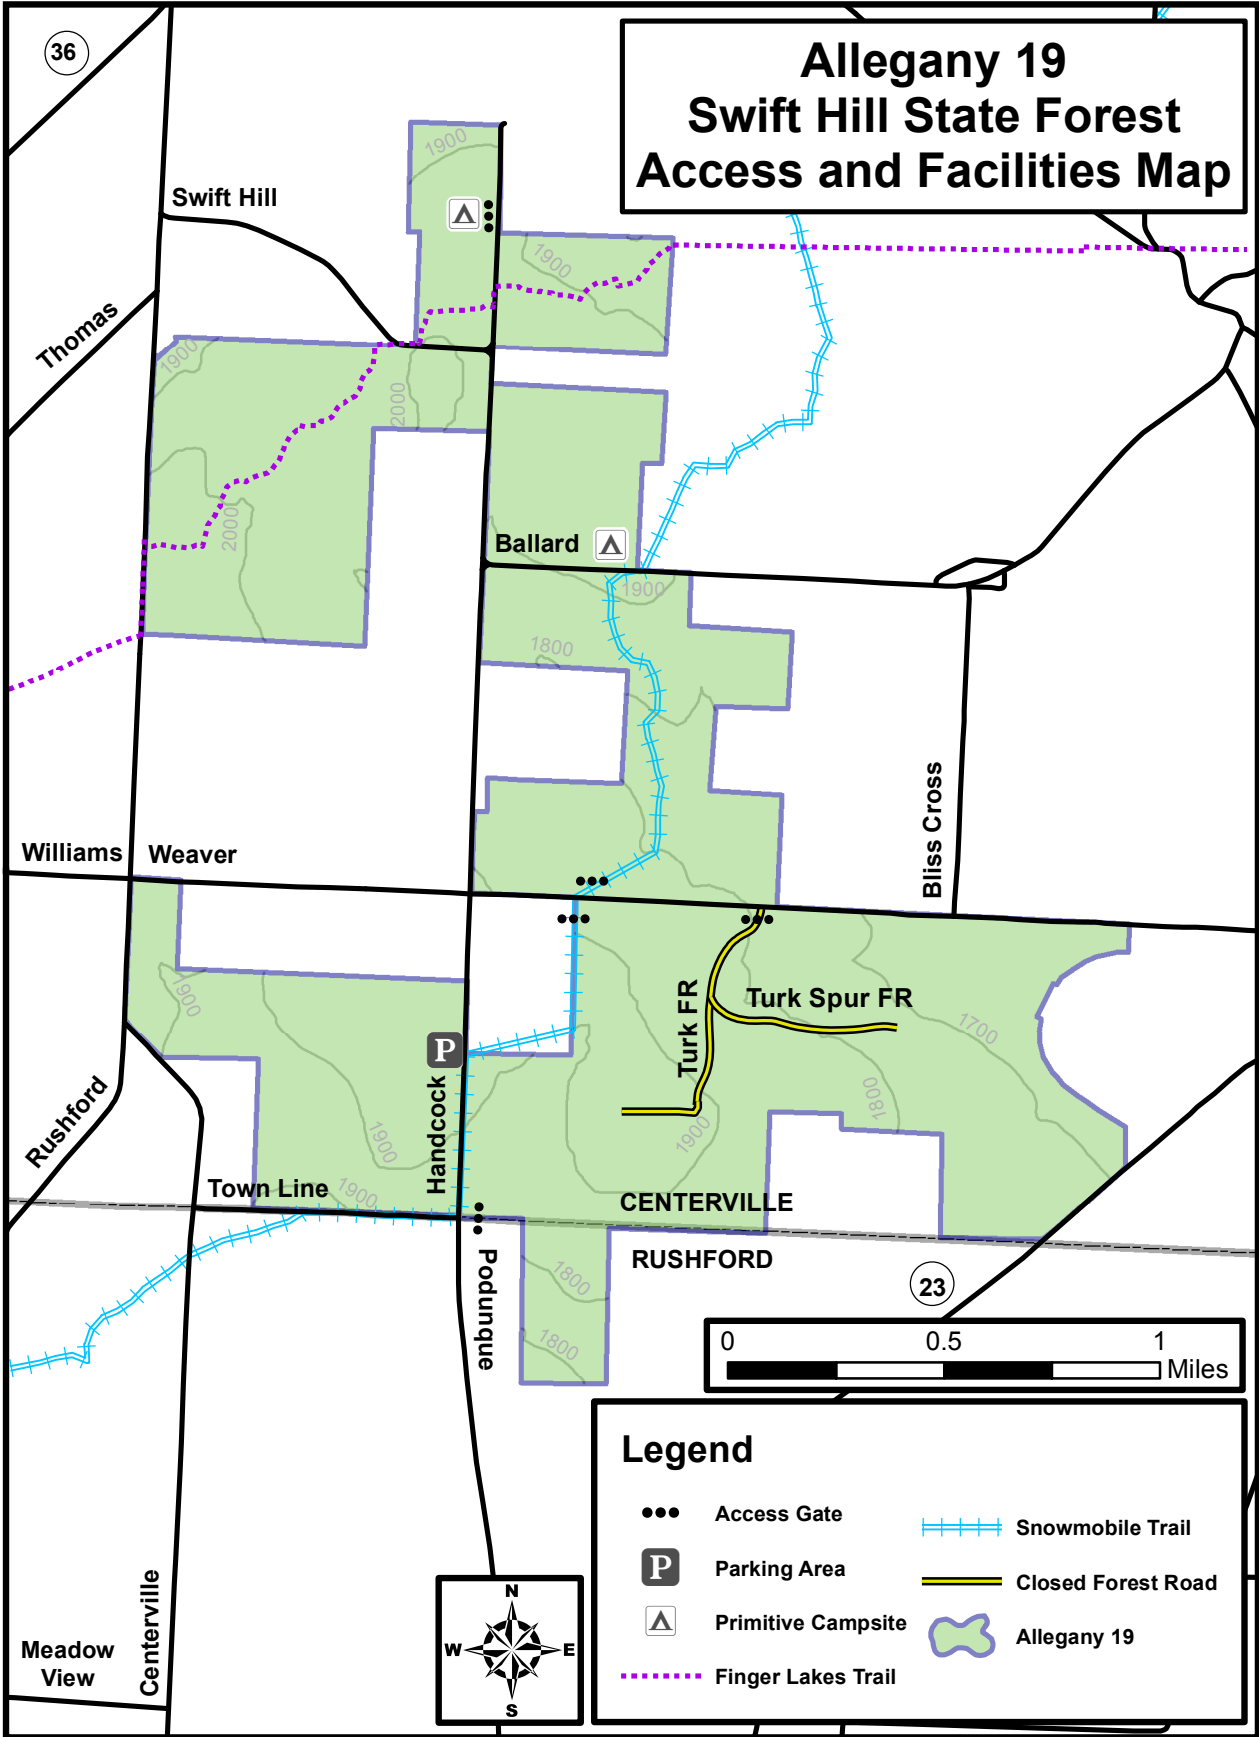

# Allegany 19 Swift Hill State Forest Access and Facilities Map

**Legend**

●●●	Access Gate		Snowmobile Trail
	Parking Area		Closed Forest Road
	Primitive Campsite		Allegany 19
	Finger Lakes Trail		