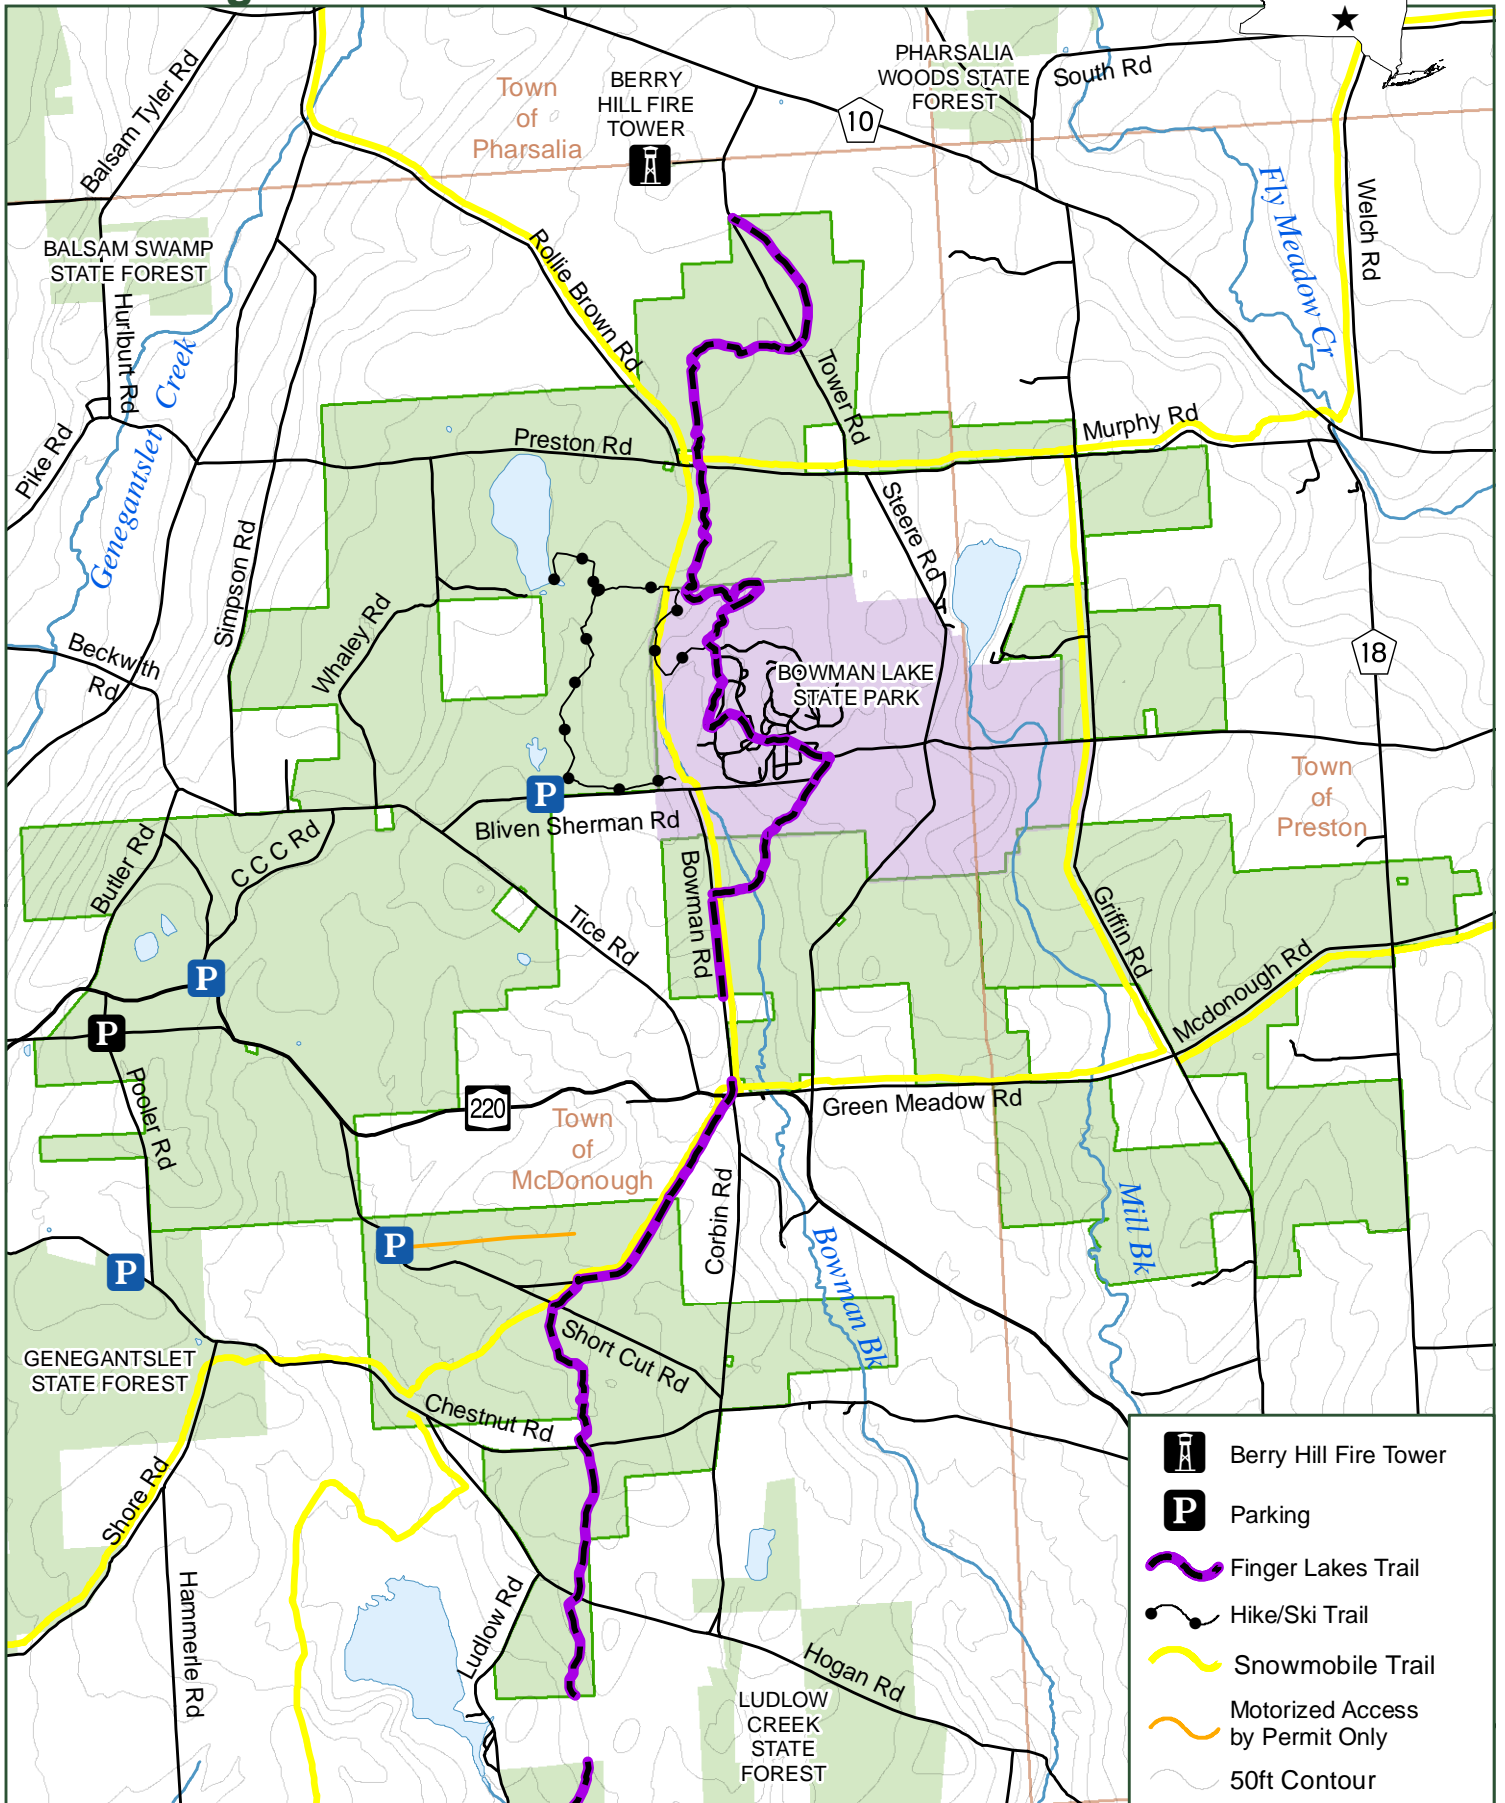

McDonough State Forest

	Berry Hill Fire Tower
	Parking
	Finger Lakes Trail
	Hike/Ski Trail
	Snowmobile Trail
	Motorized Access by Permit Only
	50ft Contour

Department of Environmental Conservation

Blue Background Icon Indicates Accessible Element

Chenango County