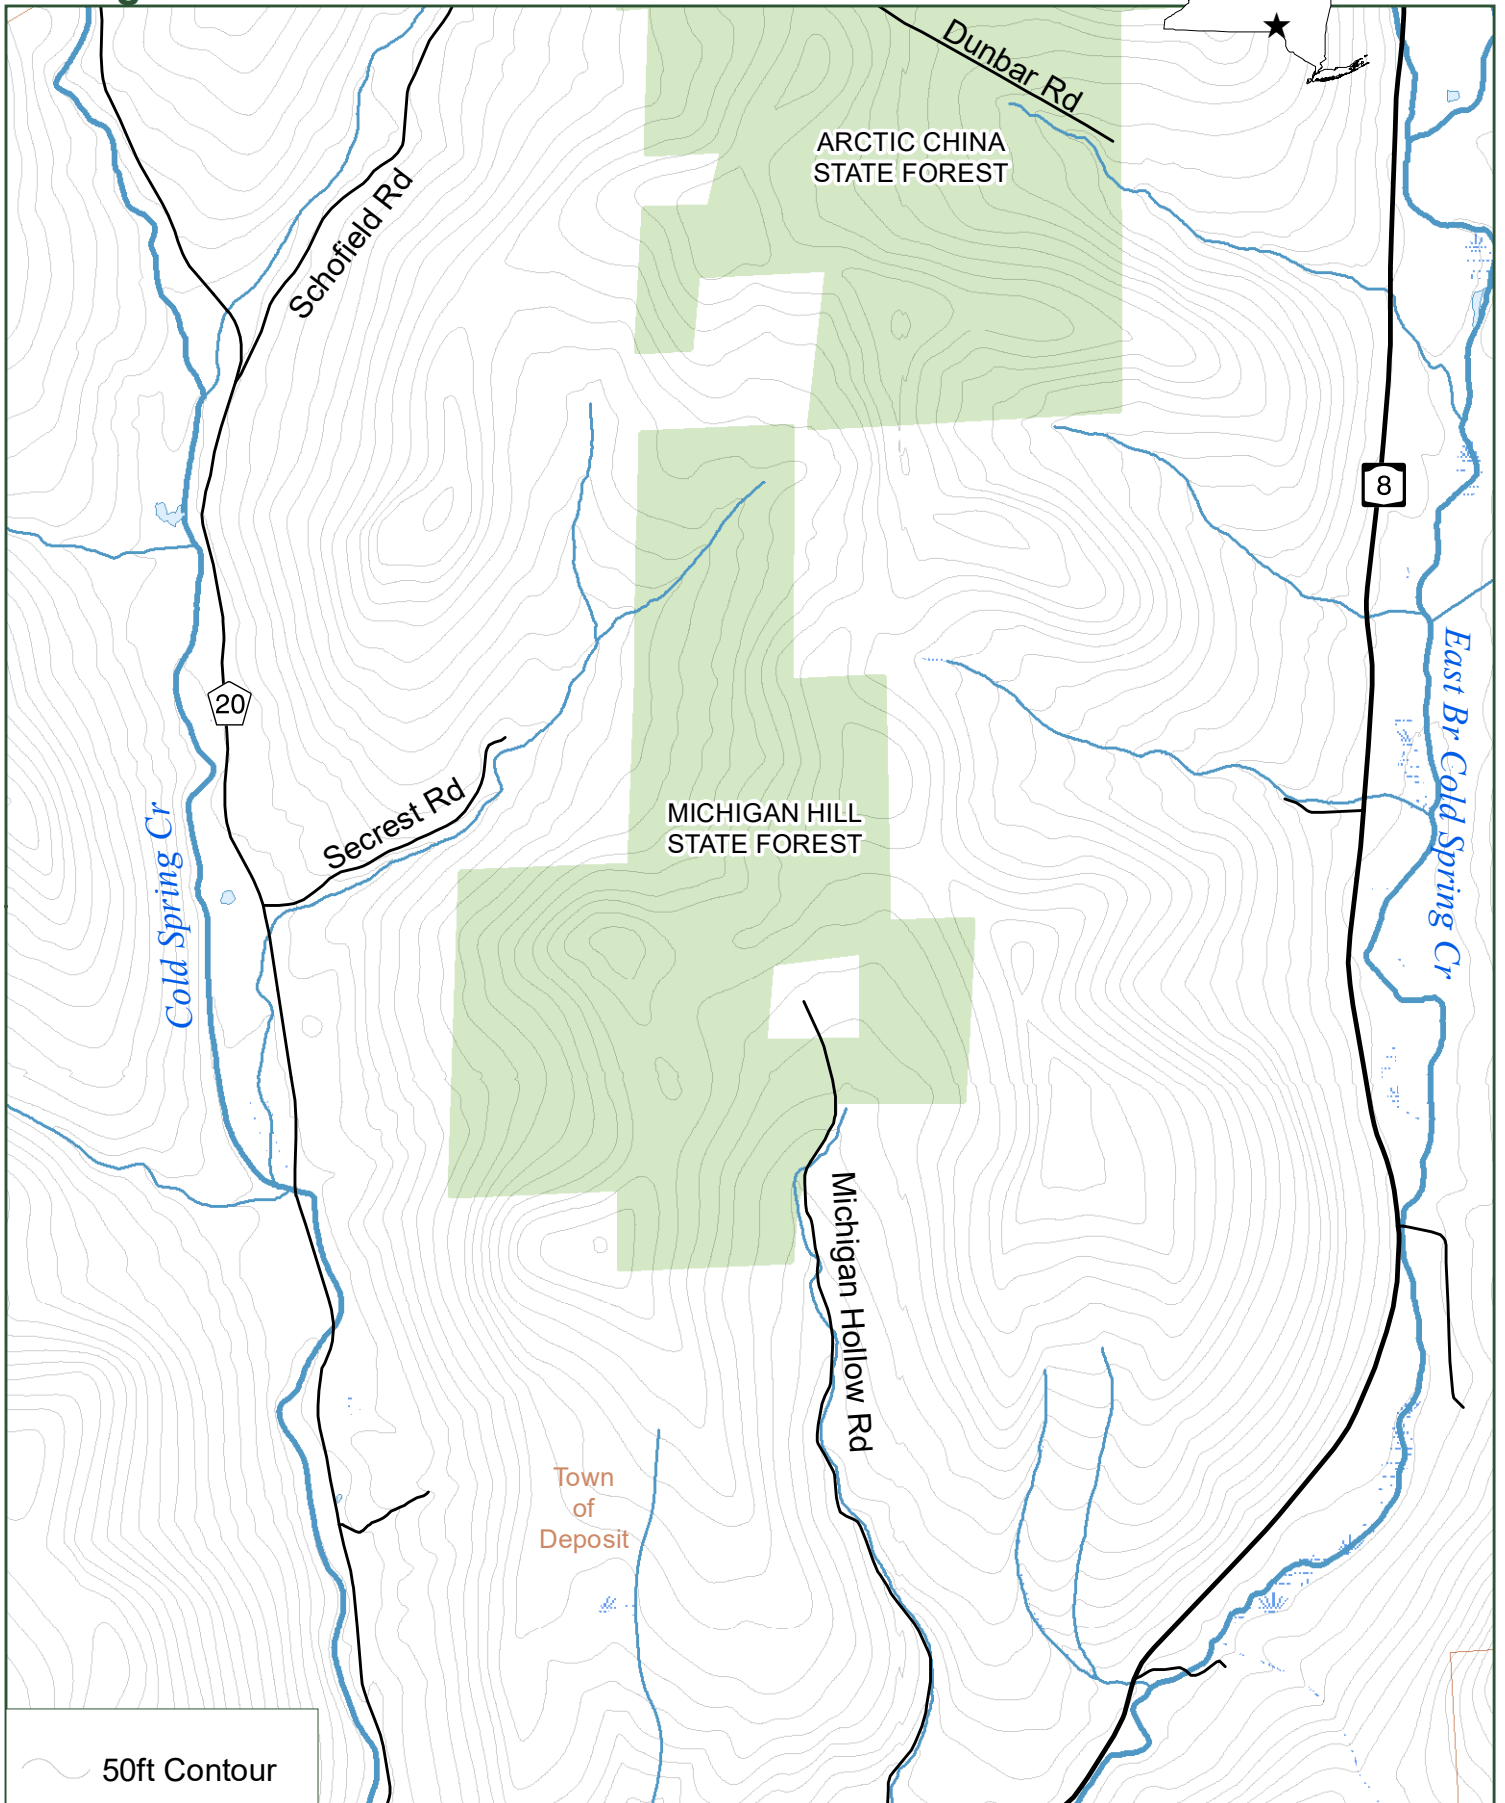

Michigan Hill State Forest

50ft Contour

Department of Environmental Conservation

Delaware County