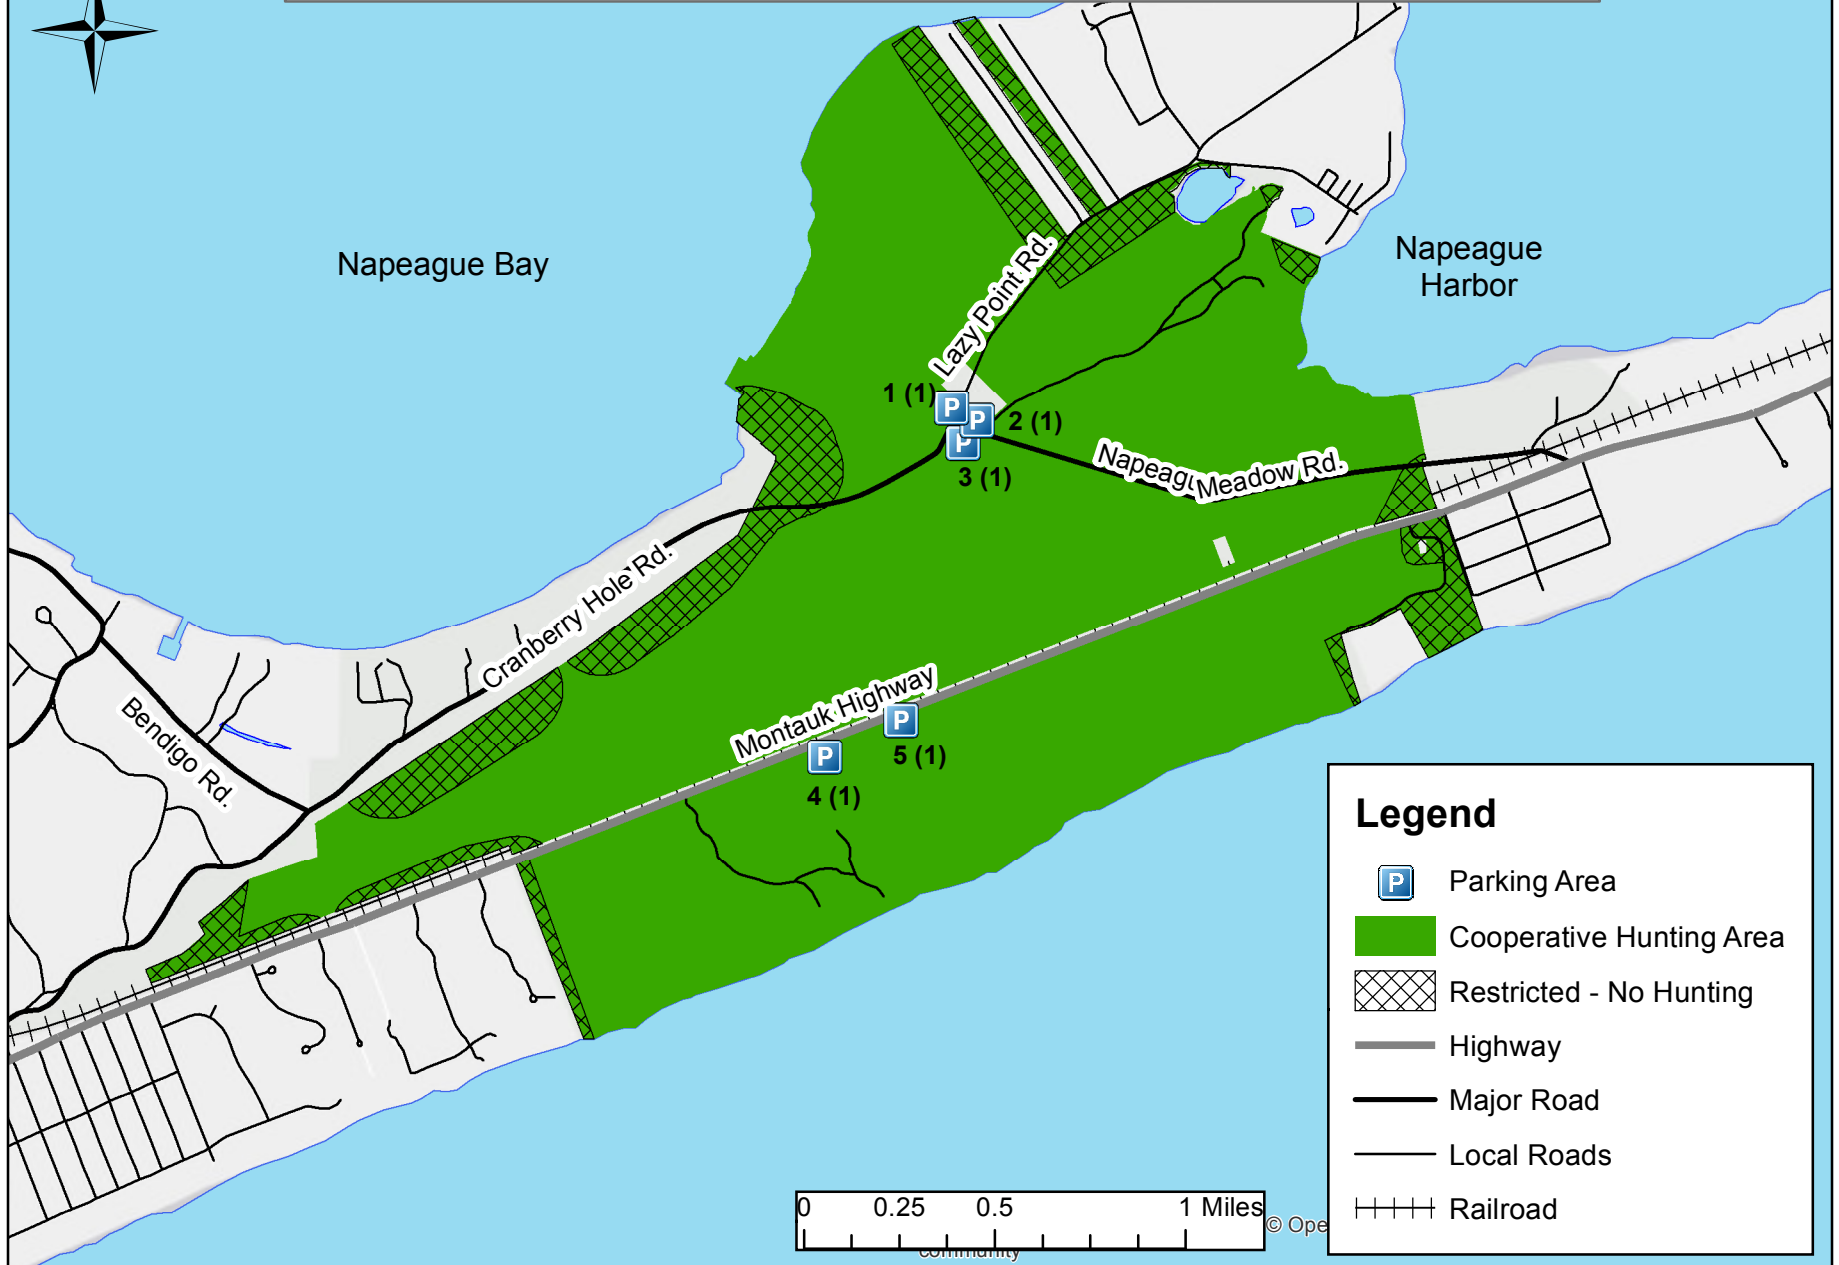

East Hampton Cooperative Hunting Area - Napeague State Park

Legend

- Parking Area
- Cooperative Hunting Area
- Restricted - No Hunting
- Highway
- Major Road
- Local Roads
- Railroad