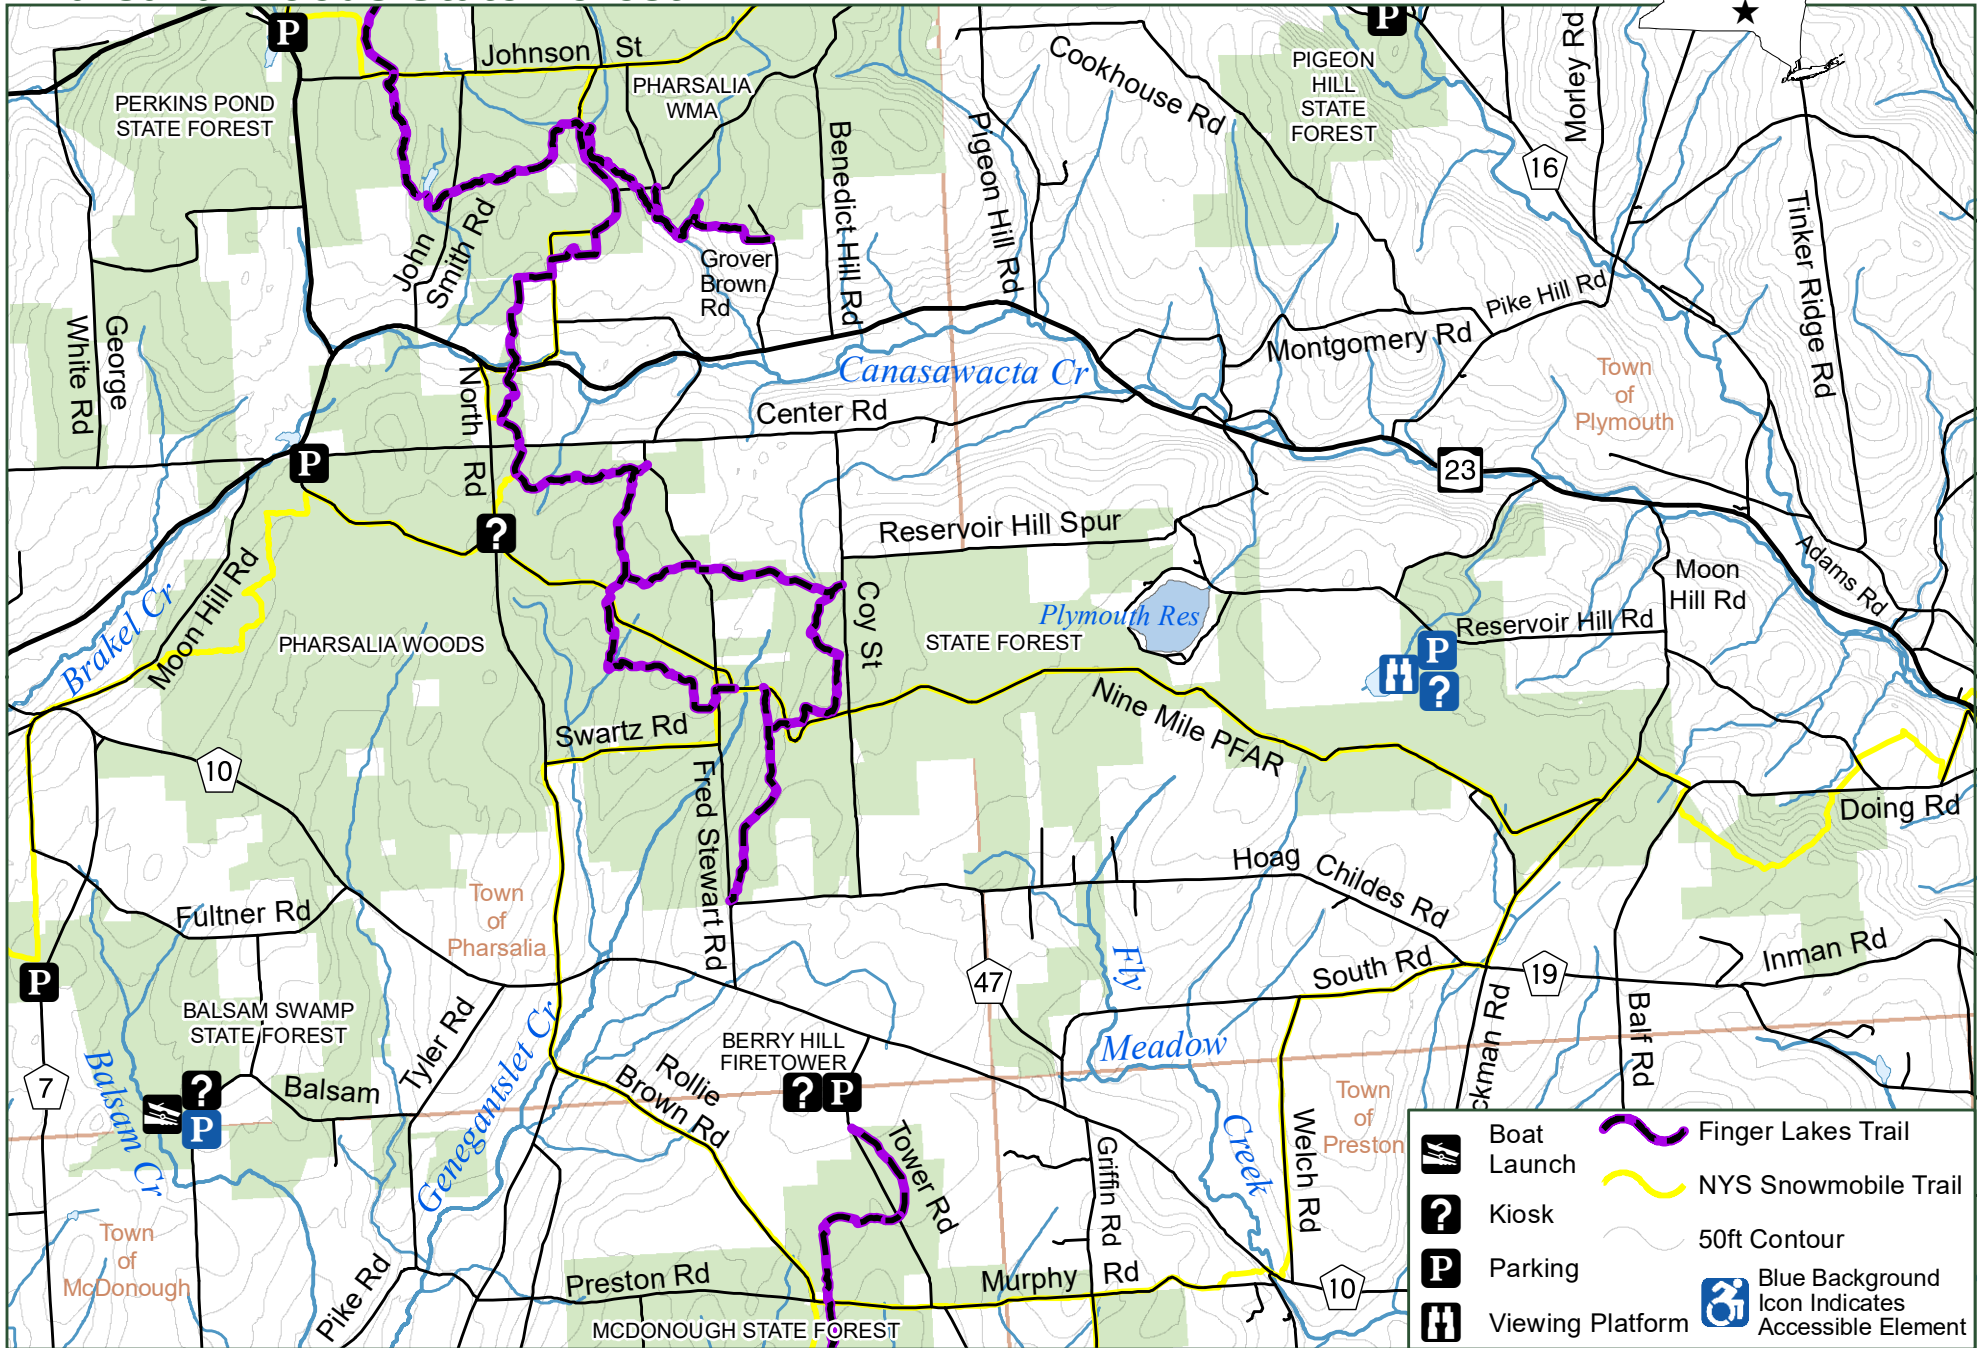

Pharsalia Woods State Forest

Department of Environmental Conservation

Chenango County