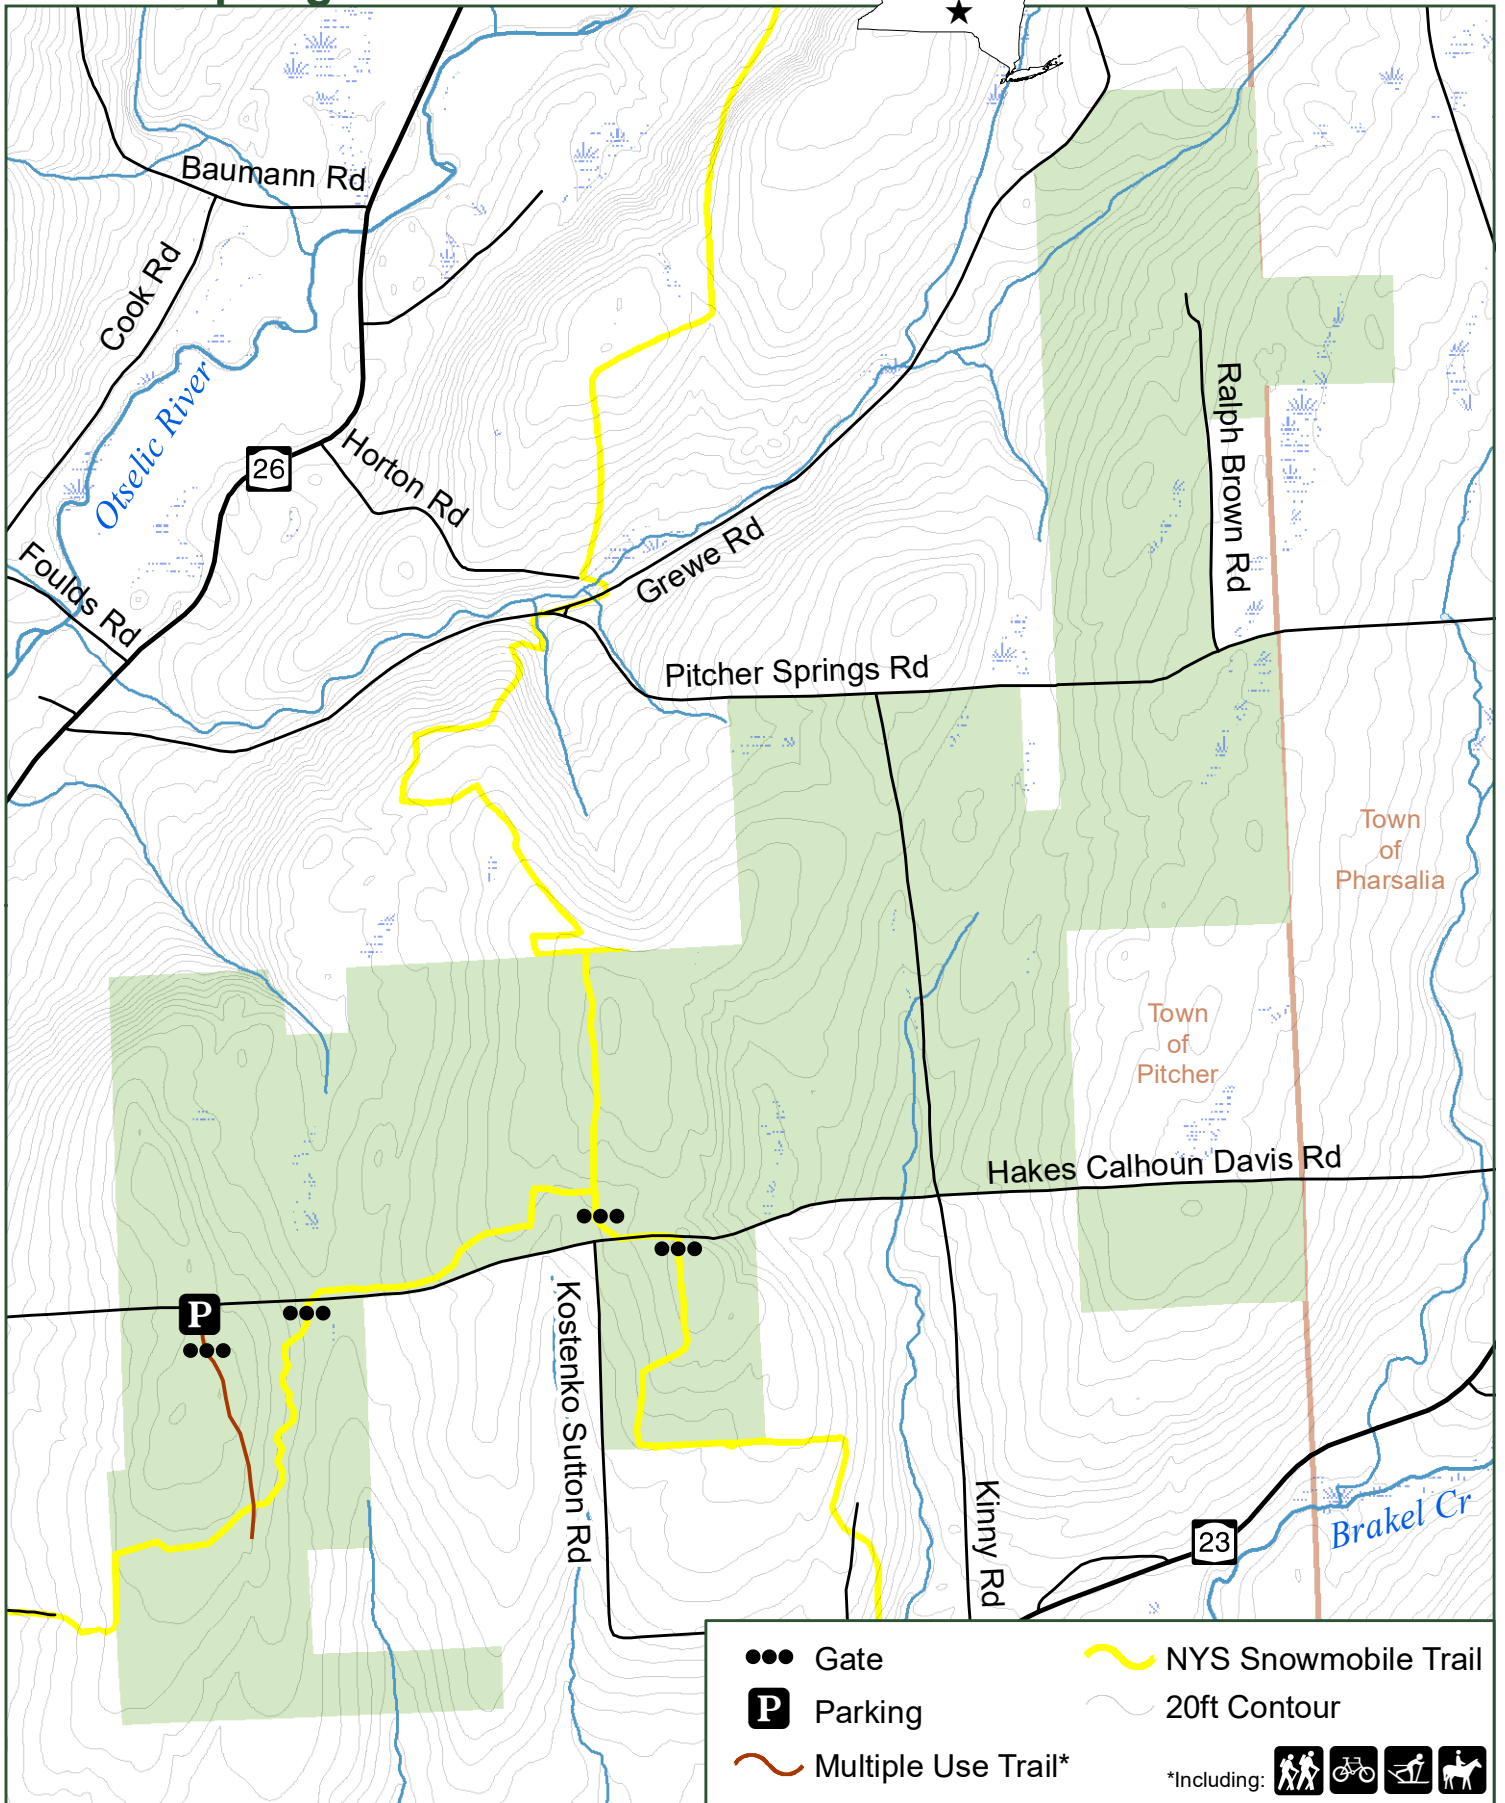

Pitcher Springs State Forest

●●● Gate	~~~~~ NYS Snowmobile Trail
P Parking	~~~~~ 20ft Contour
~~~~~ Multiple Use Trail*	*Including: