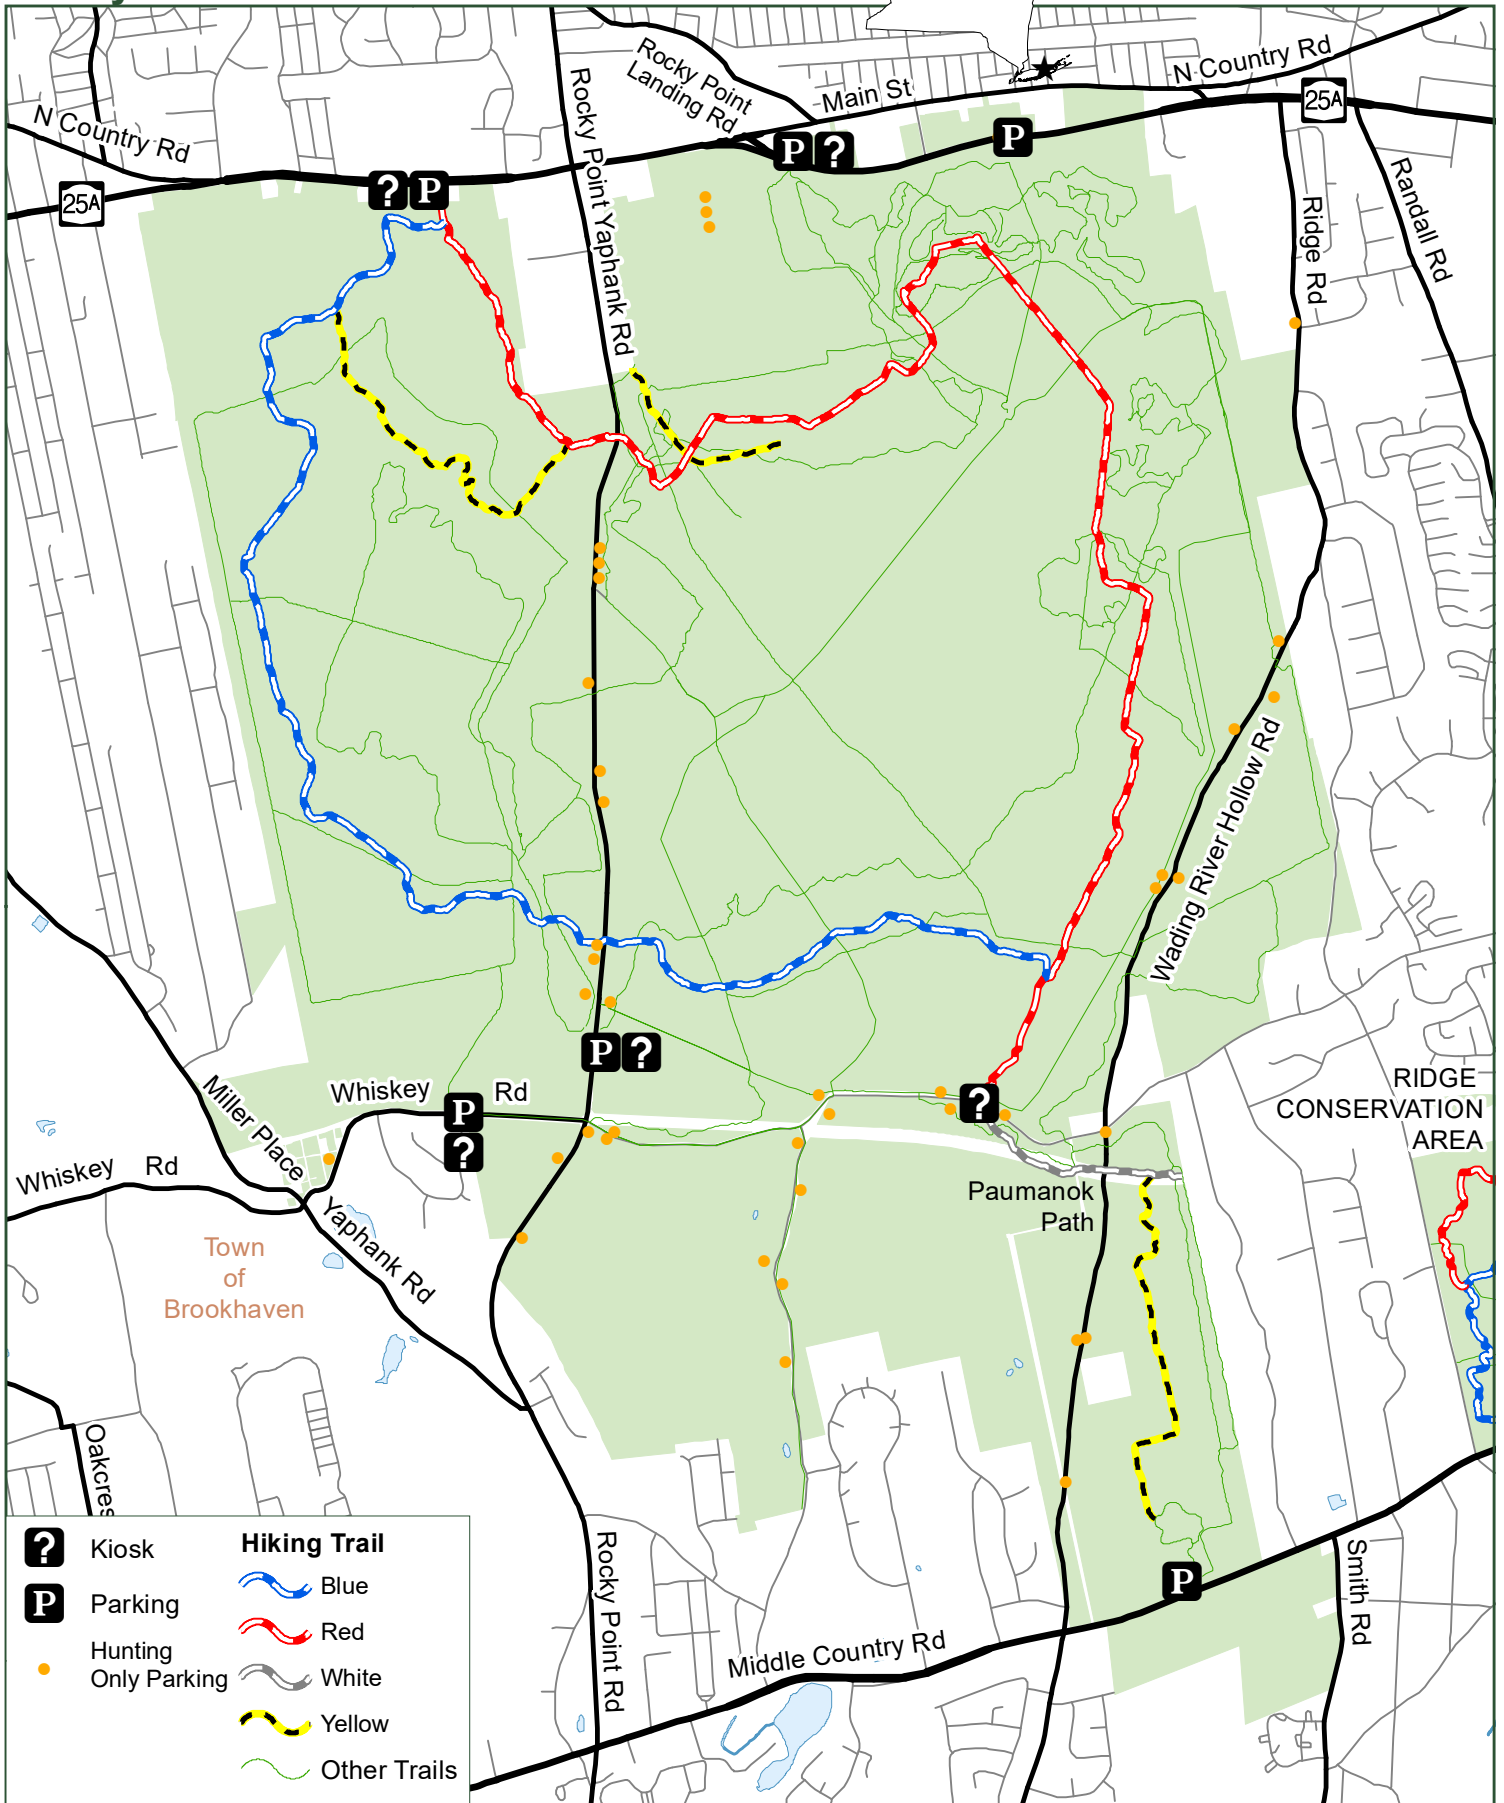

Rocky Point Pine Barrens State Forest

Department of Environmental Conservation

Suffolk County