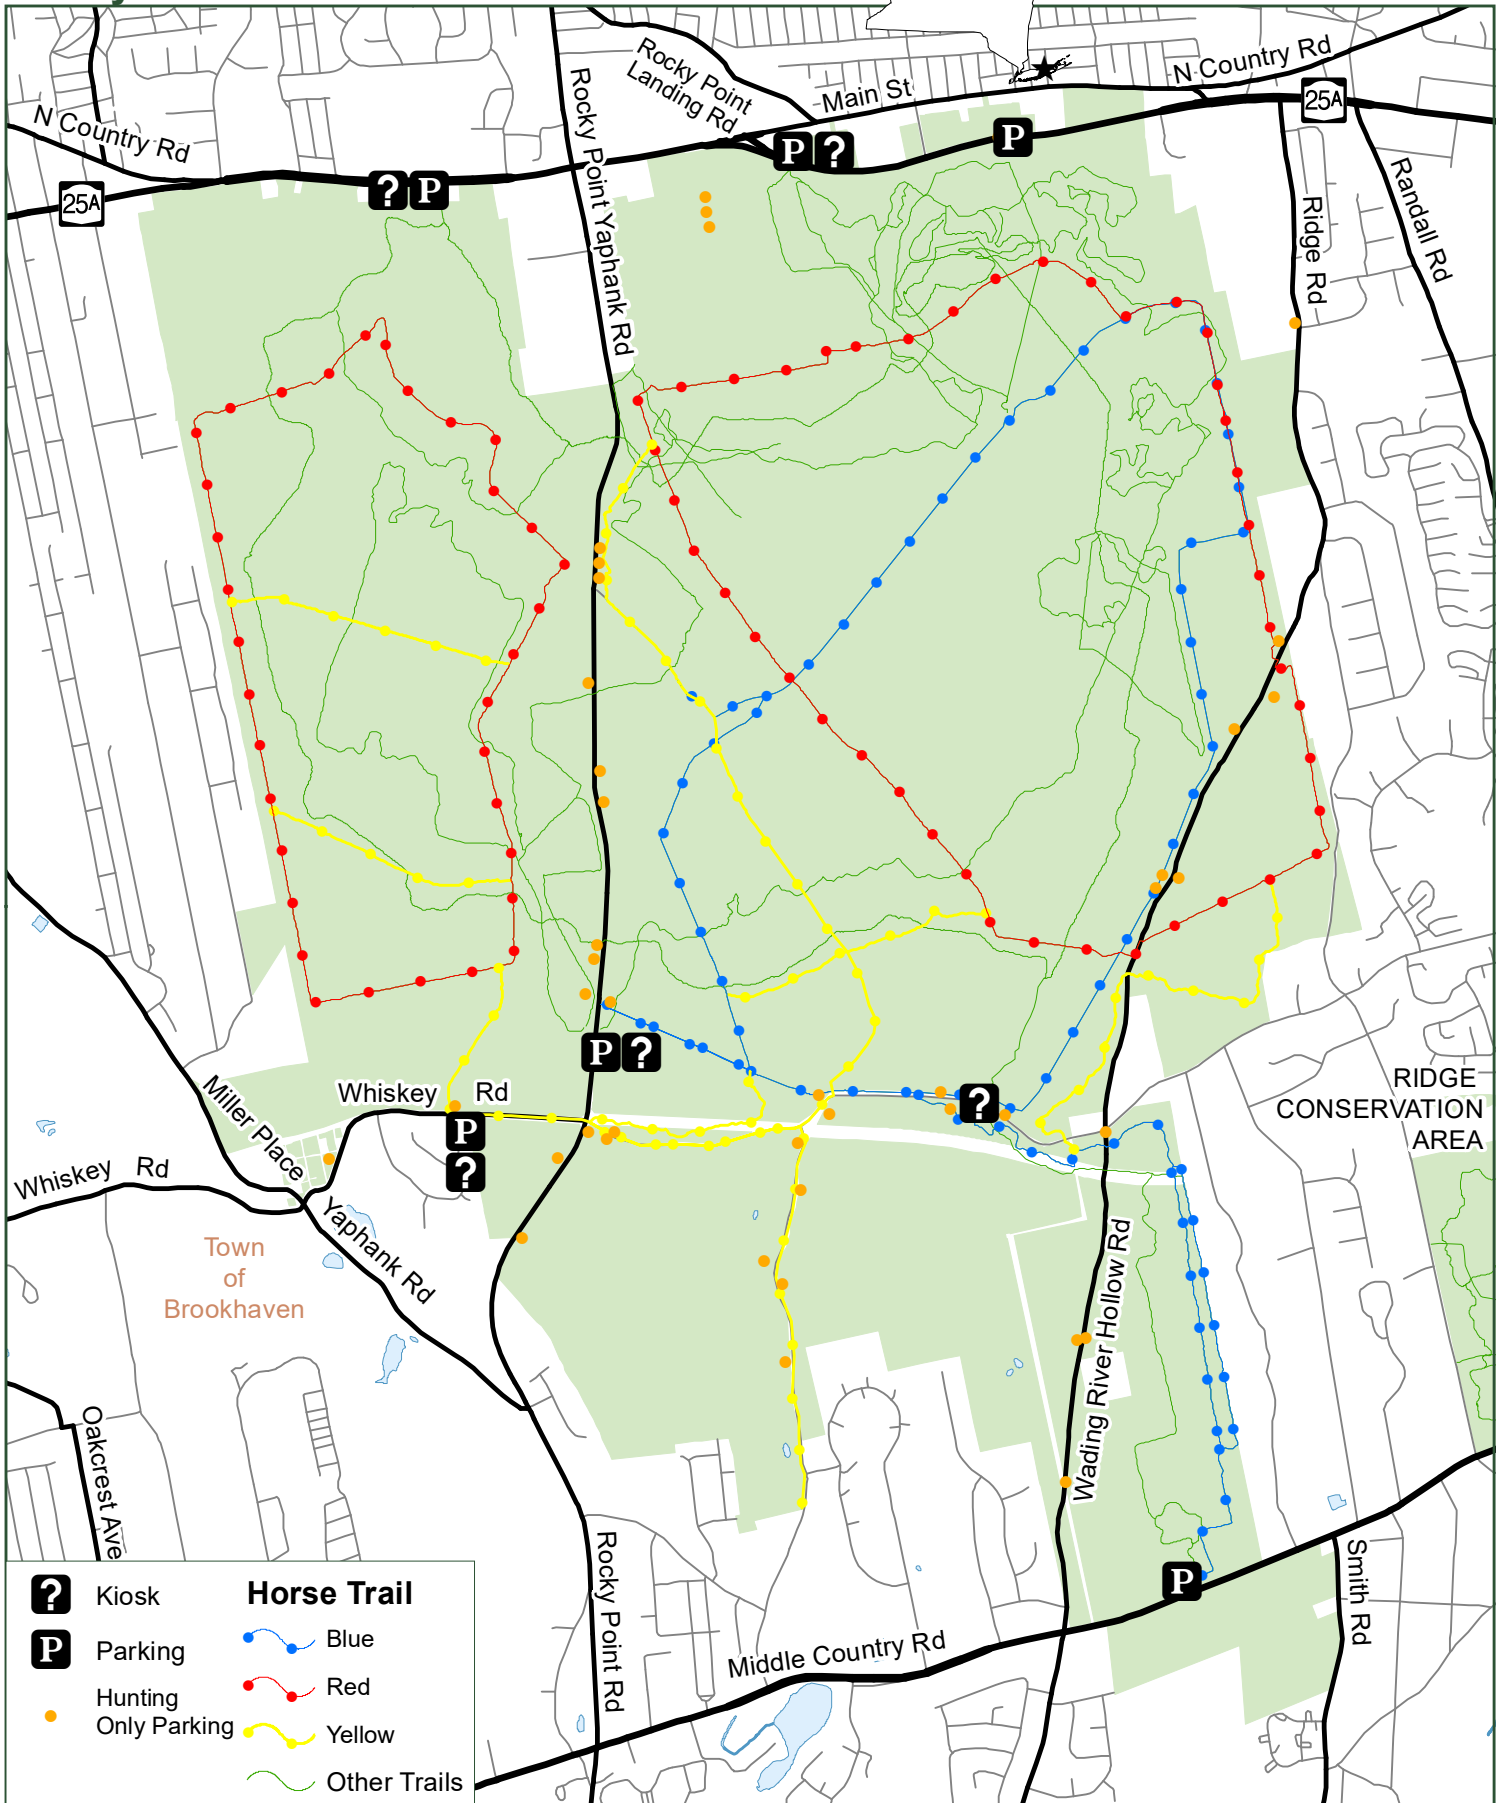

Rocky Point Pine Barrens State Forest

Department of Environmental Conservation

Suffolk County