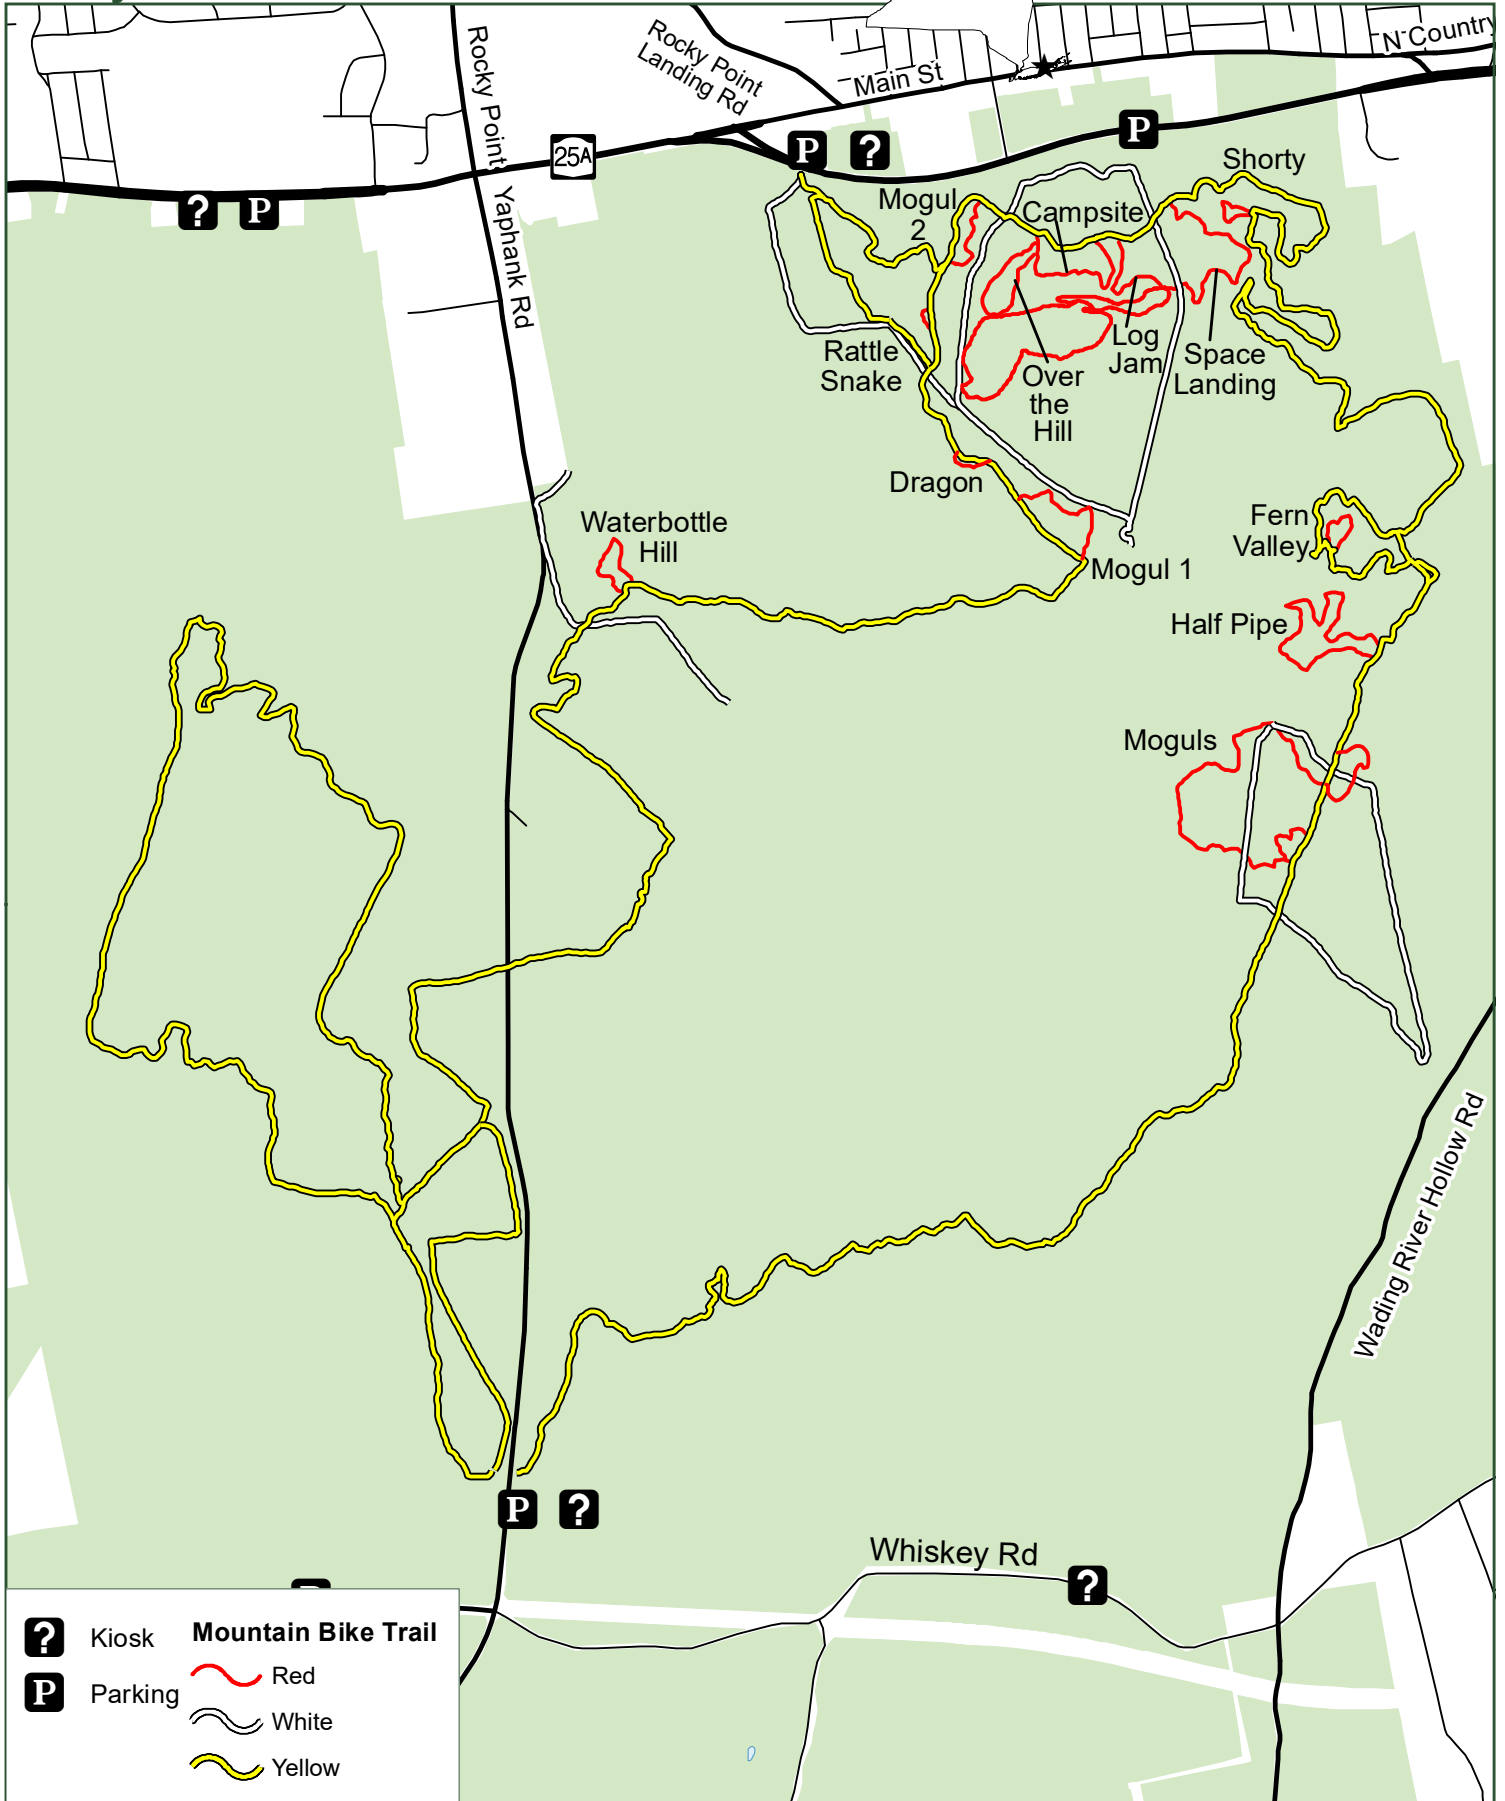

Rocky Point Pine Barrens State Forest

?	Kiosk	Mountain Bike Trail
P	Parking	Red
		White
		Yellow

Department of Environmental Conservation

Suffolk County