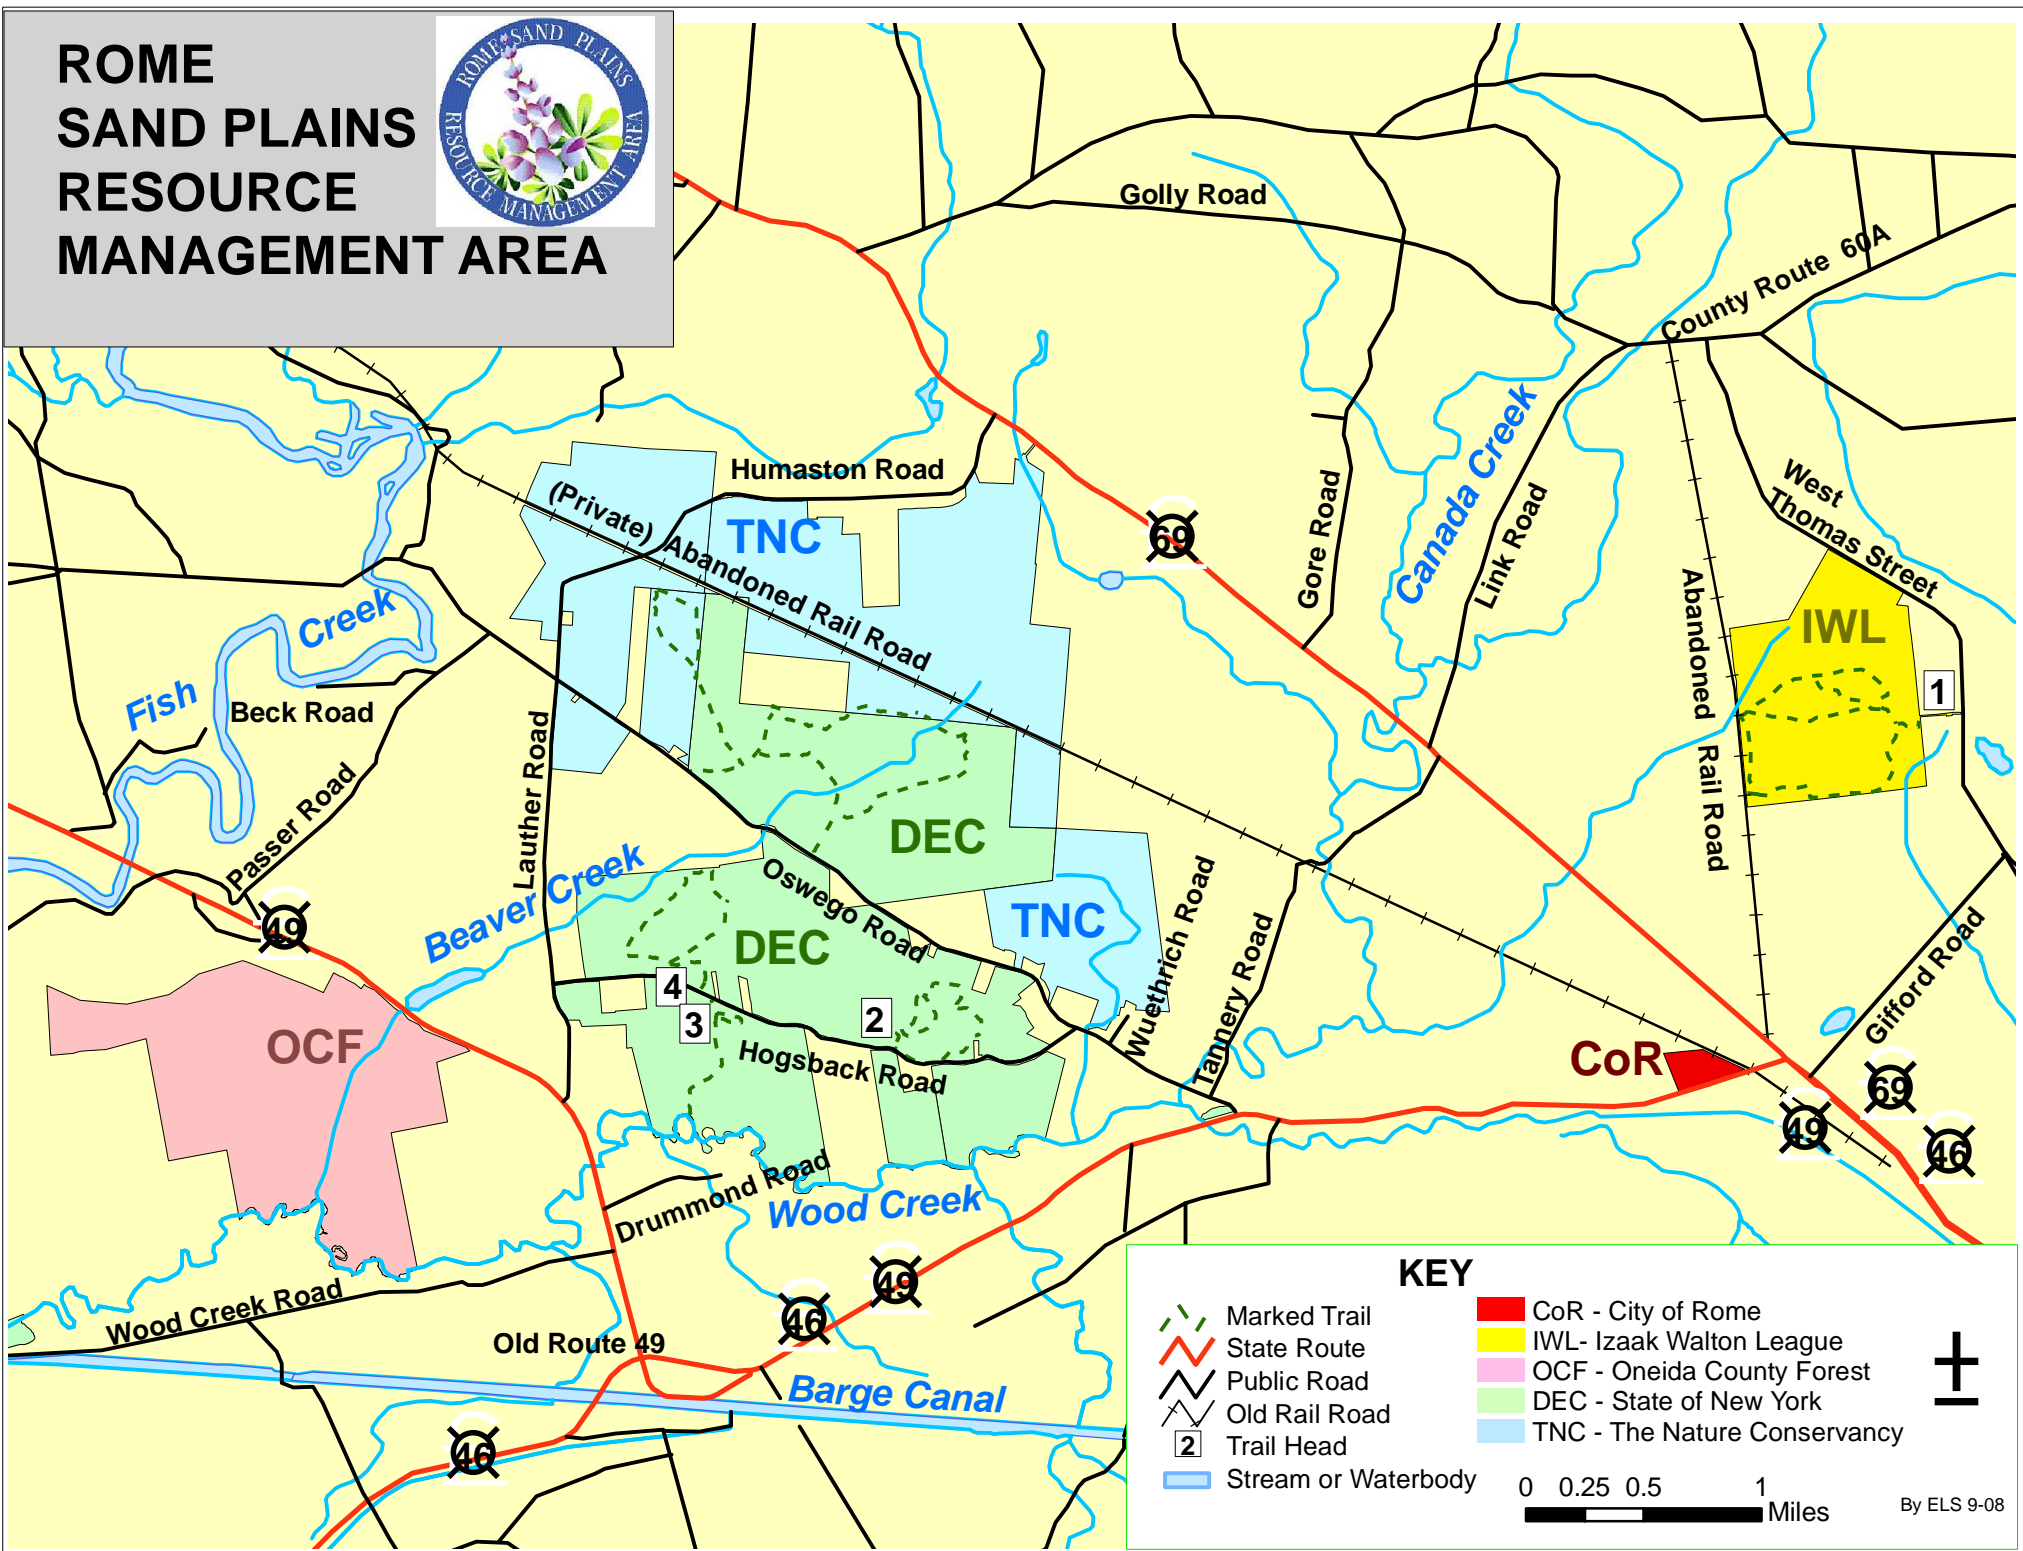

ROME SAND PLAINS RESOURCE MANAGEMENT AREA

KEY

	Marked Trail		CoR - City of Rome
	State Route		IWL- Izaak Walton League
	Public Road		OCF - Oneida County Forest
	Old Rail Road		DEC - State of New York
	Trail Head		TNC - The Nature Conservancy
	Stream or Waterbody		

0 0.25 0.5 1 Miles

By ELS 9-08