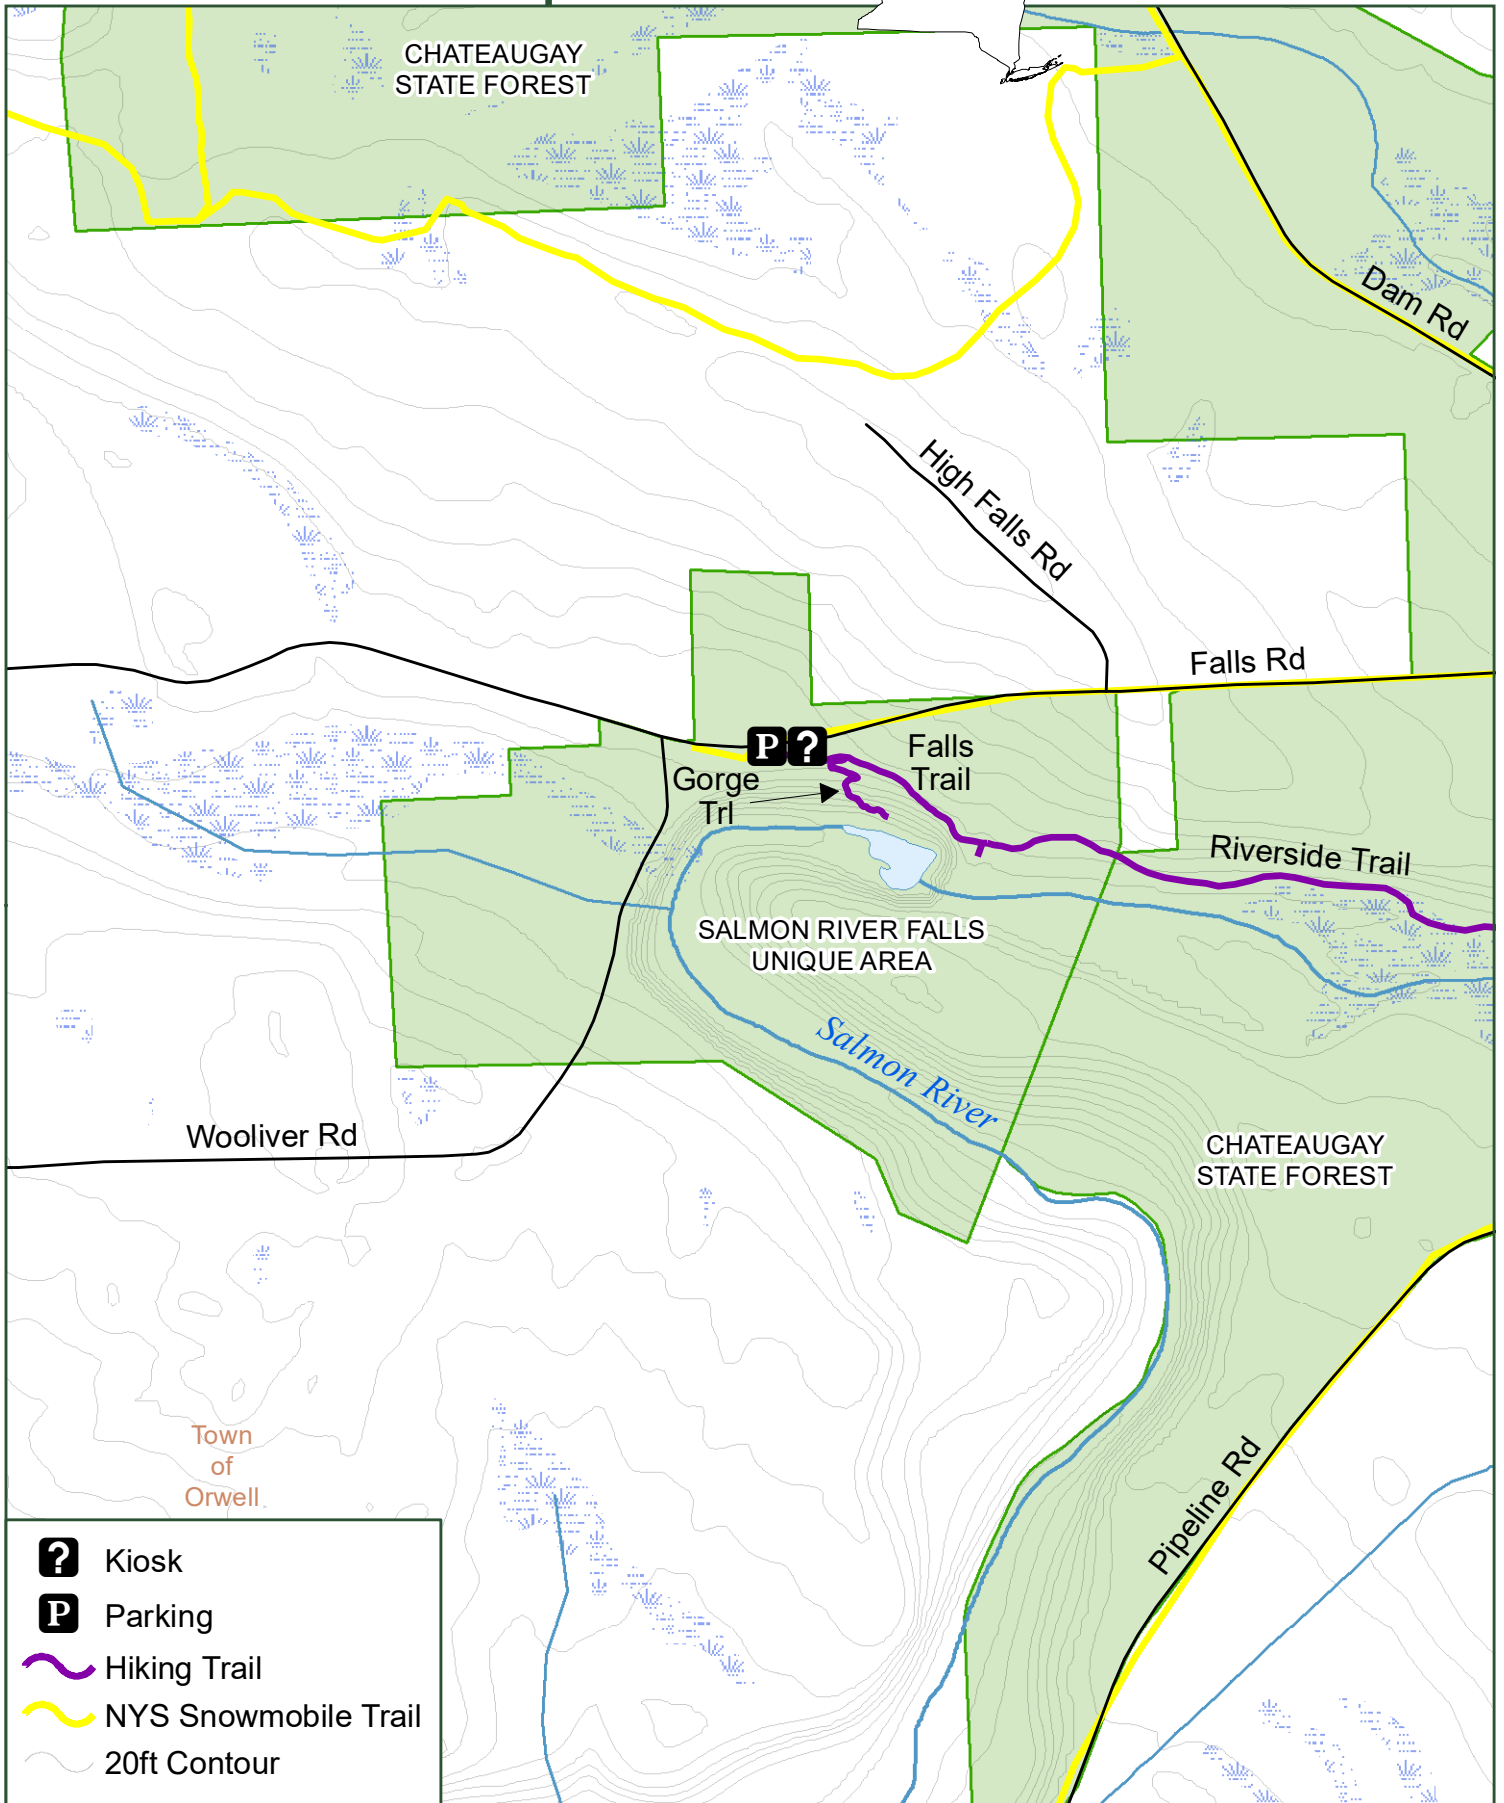

Salmon River Falls Unique Area

- Kiosk
- Parking
- Hiking Trail
- NYS Snowmobile Trail
- 20ft Contour