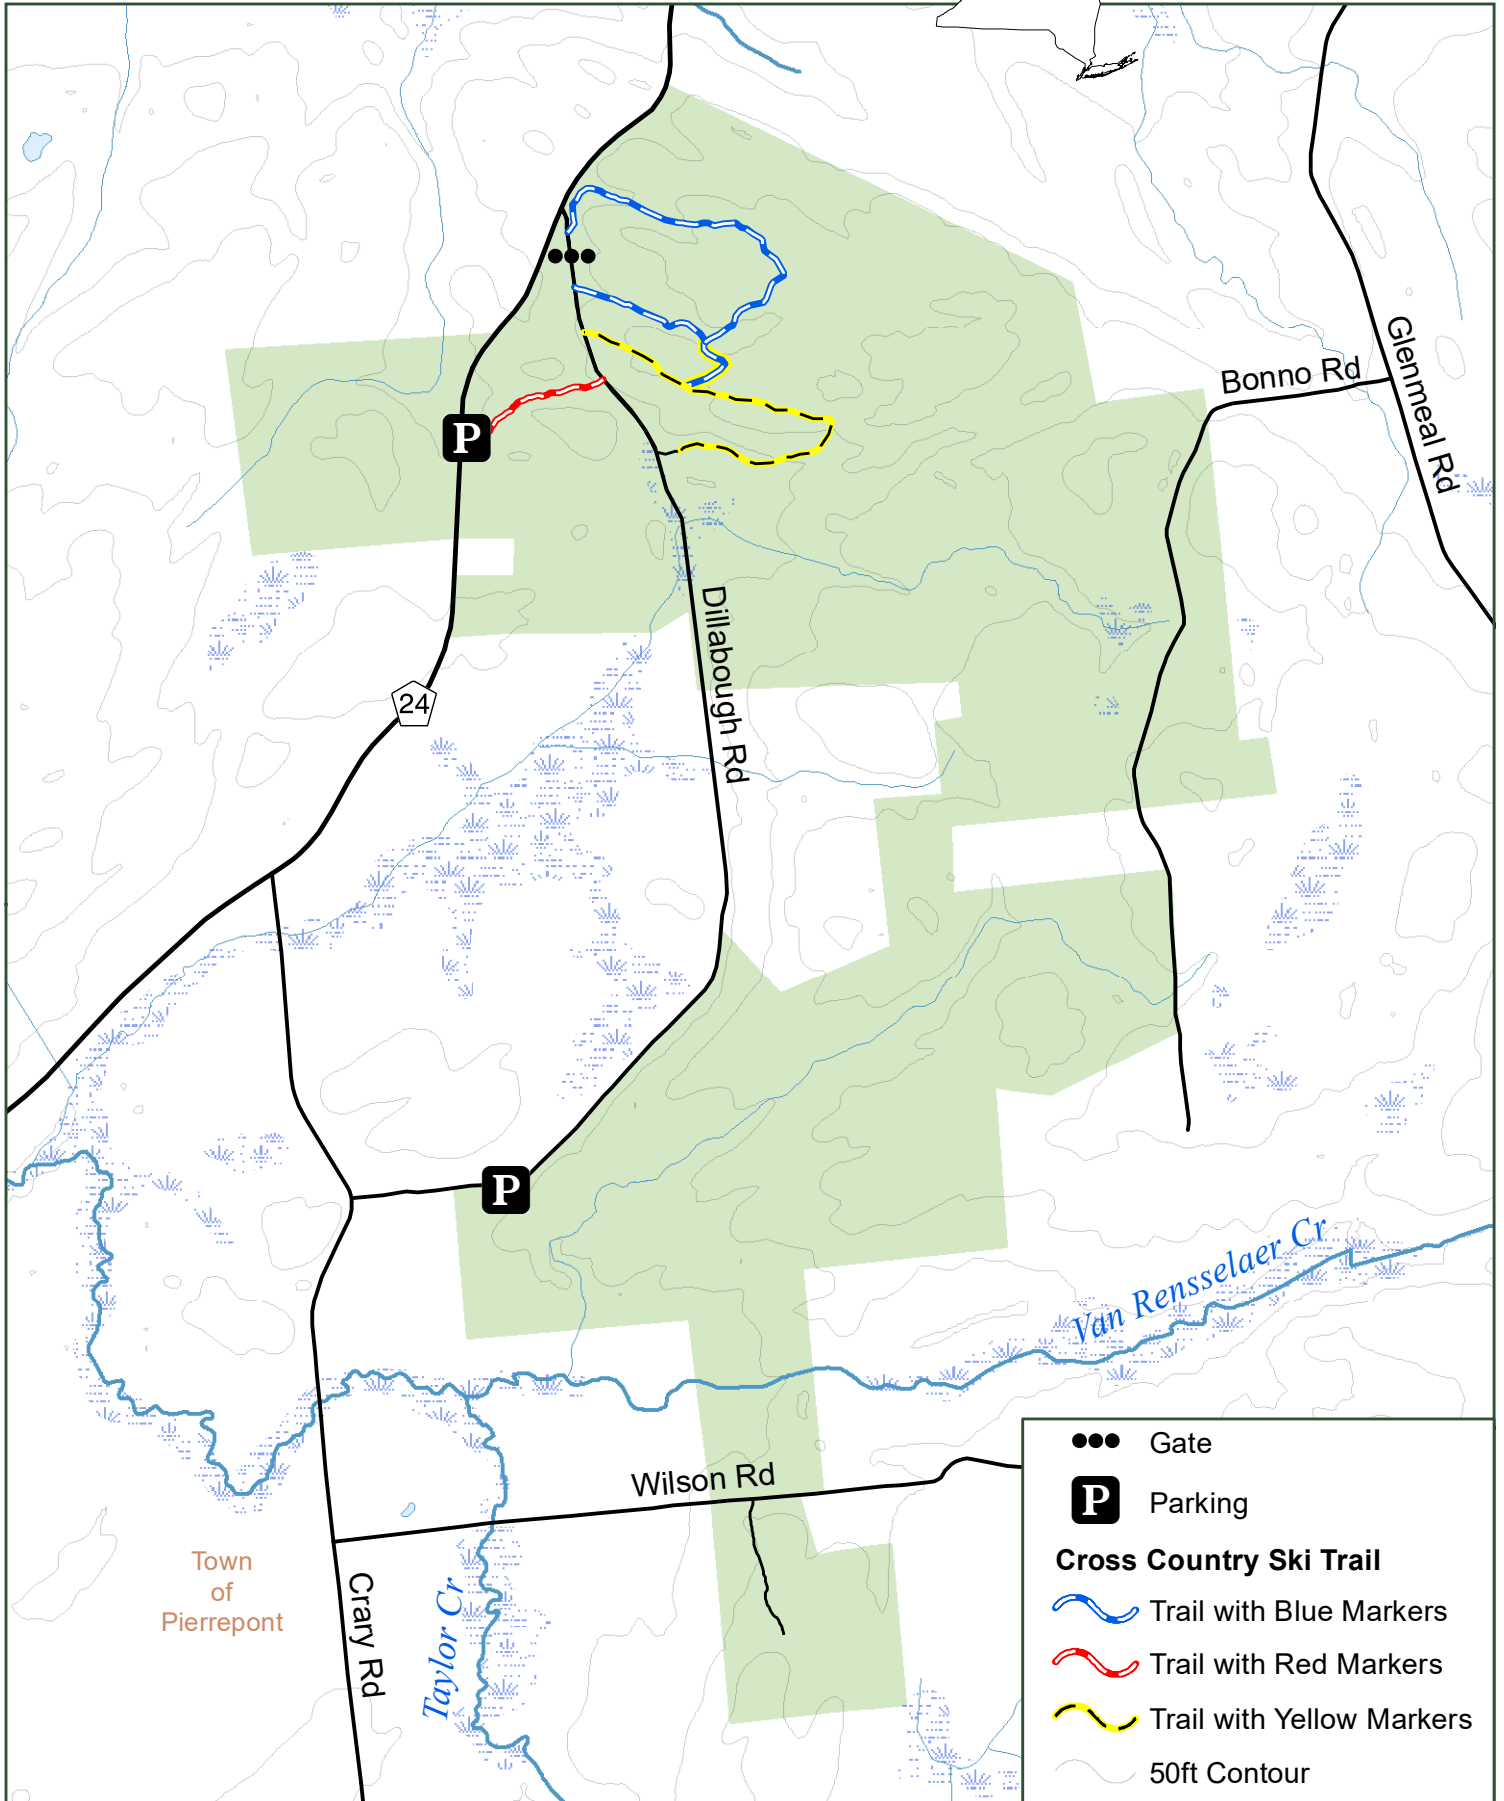

# Glenmeal State Forest

- Gate
- P** Parking
- Cross Country Ski Trail**
- Trail with Blue Markers
- Trail with Red Markers
- Trail with Yellow Markers
- 50ft Contour