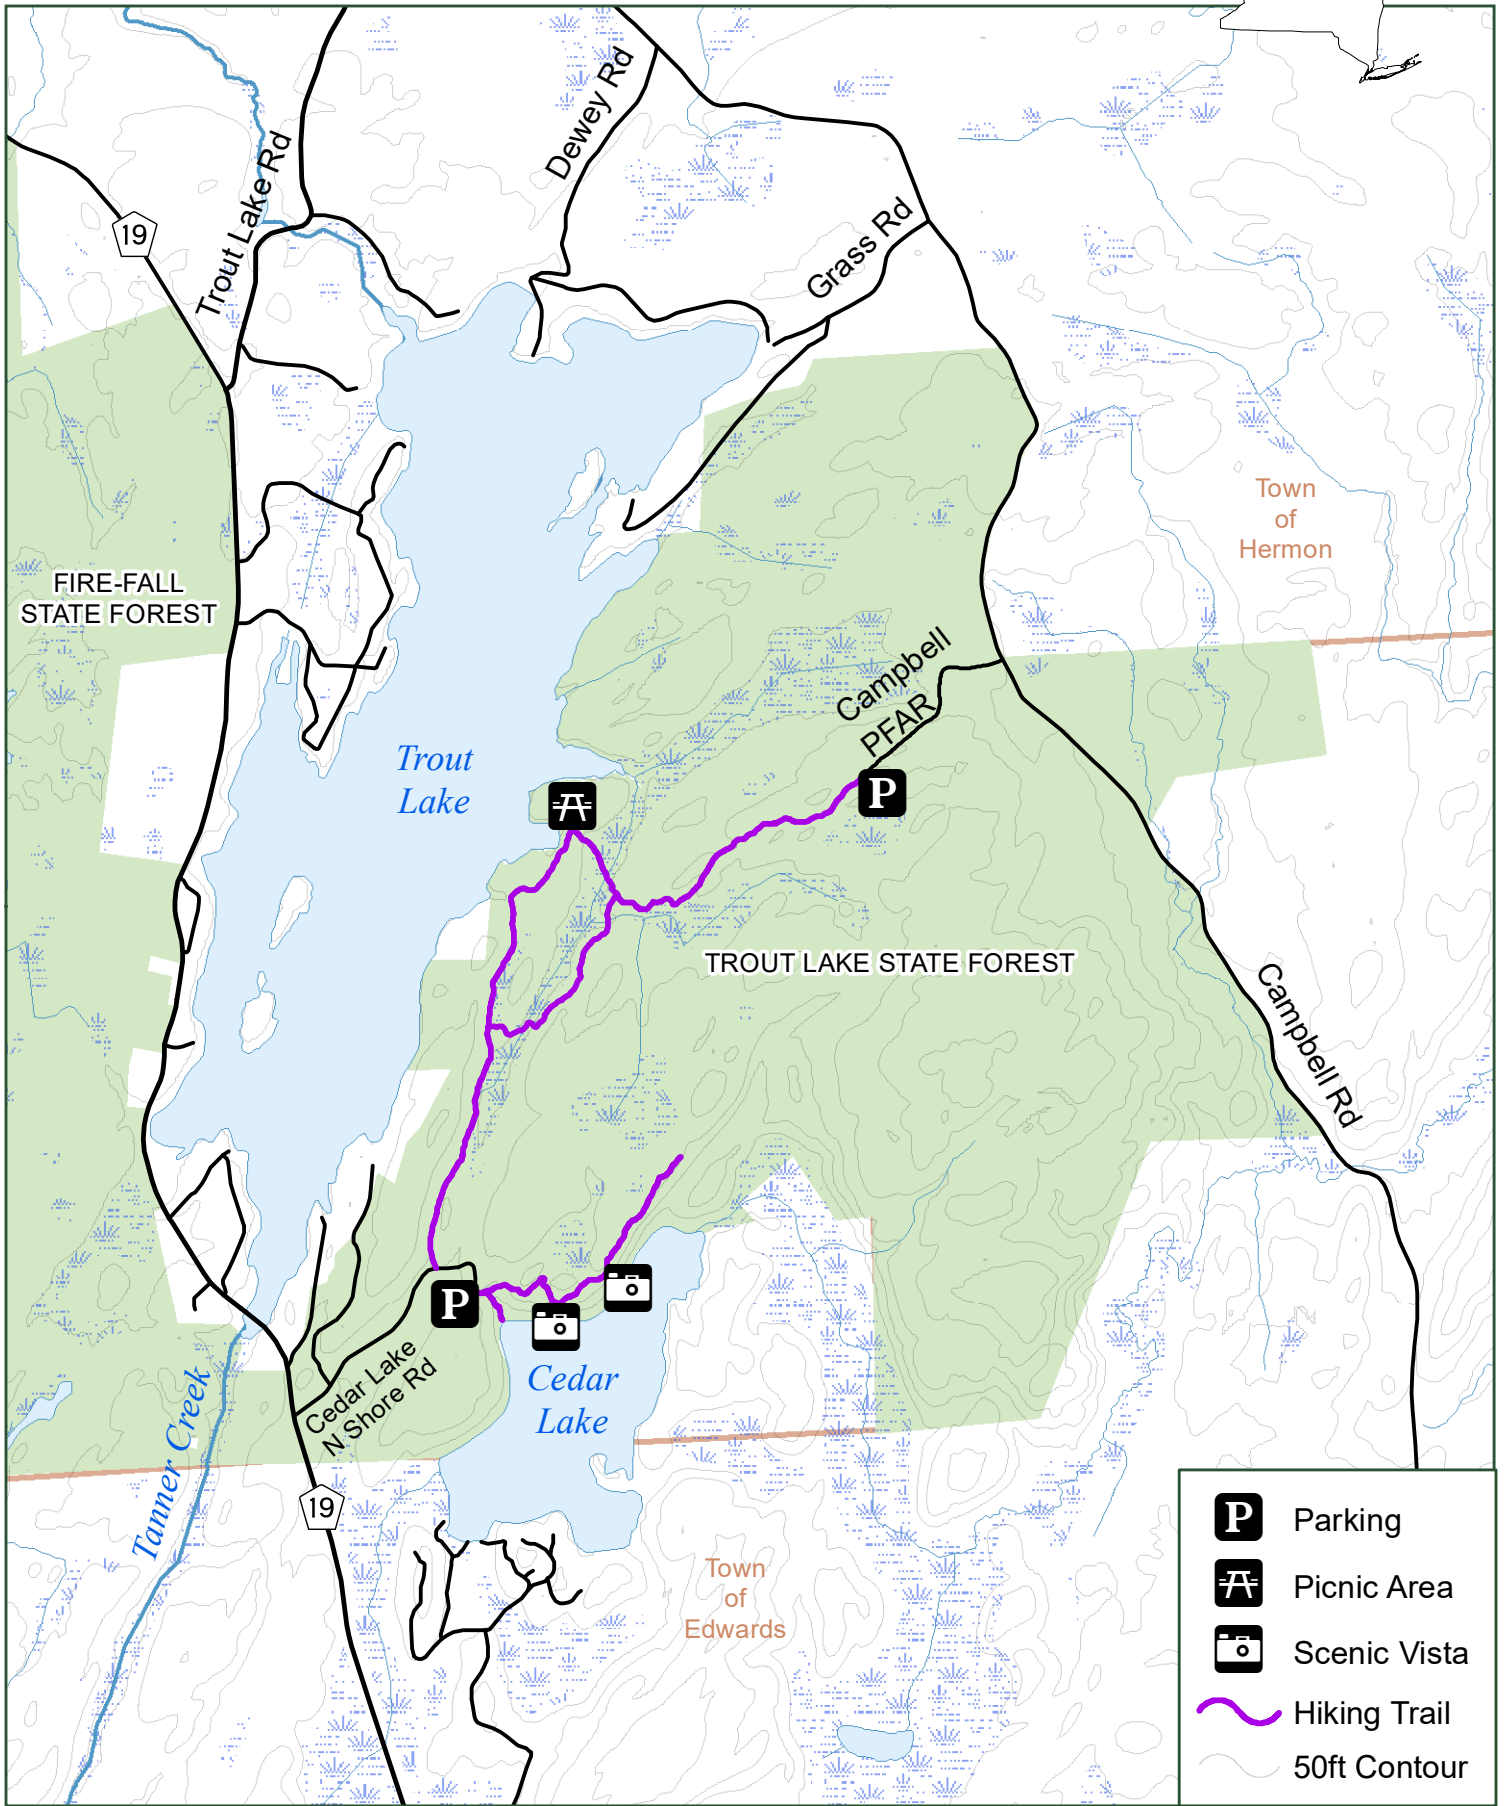

Trout Lake State Forest

	Parking
	Picnic Area
	Scenic Vista
	Hiking Trail
	50ft Contour