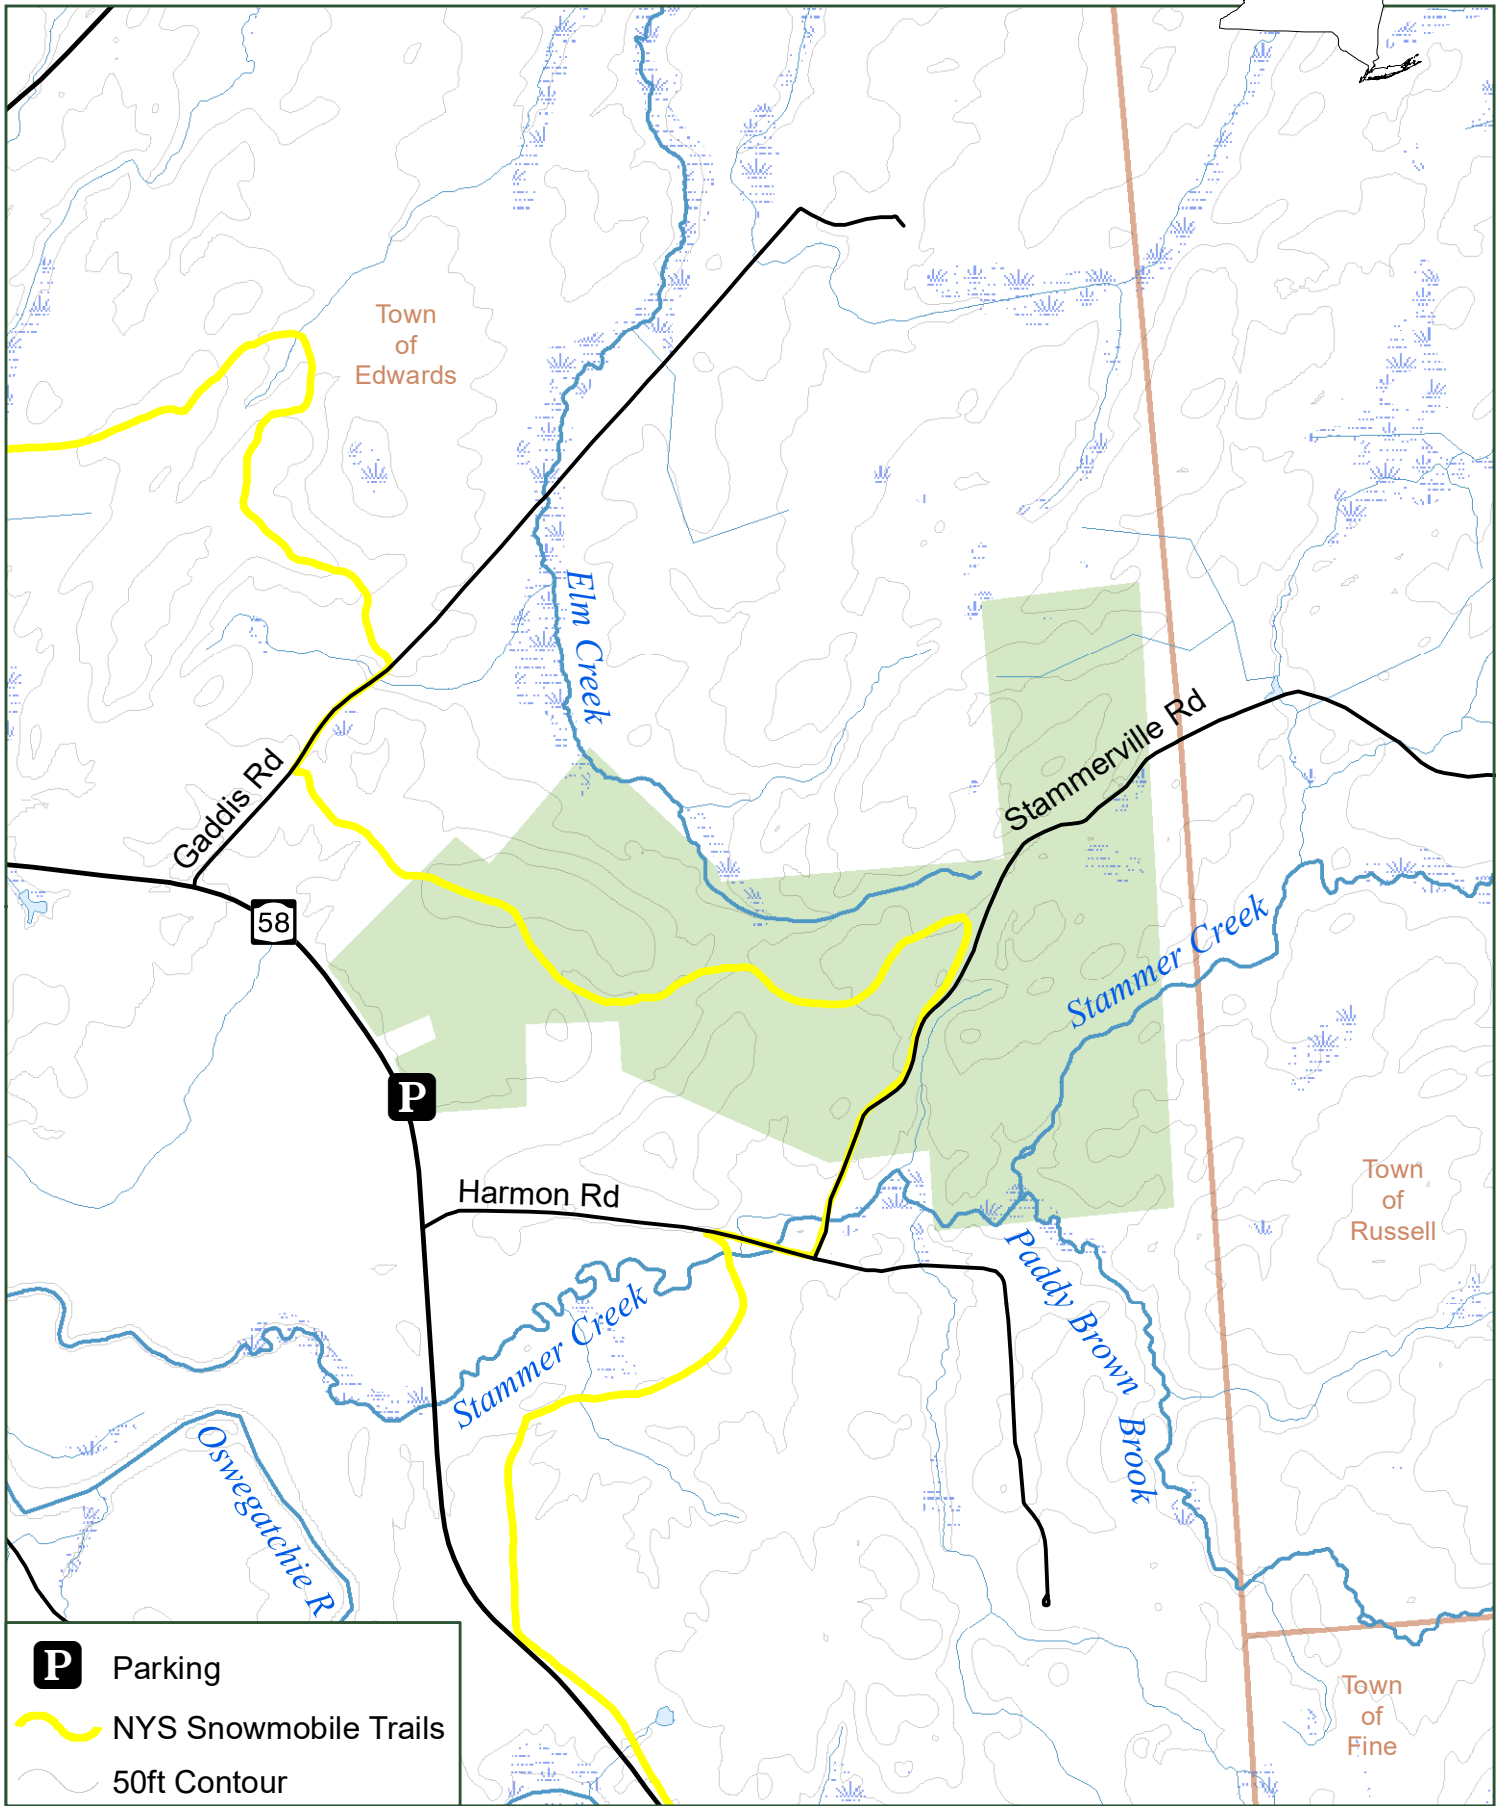

# Stammer Creek State Forest

**P** Parking  
NYS Snowmobile Trails  
50ft Contour