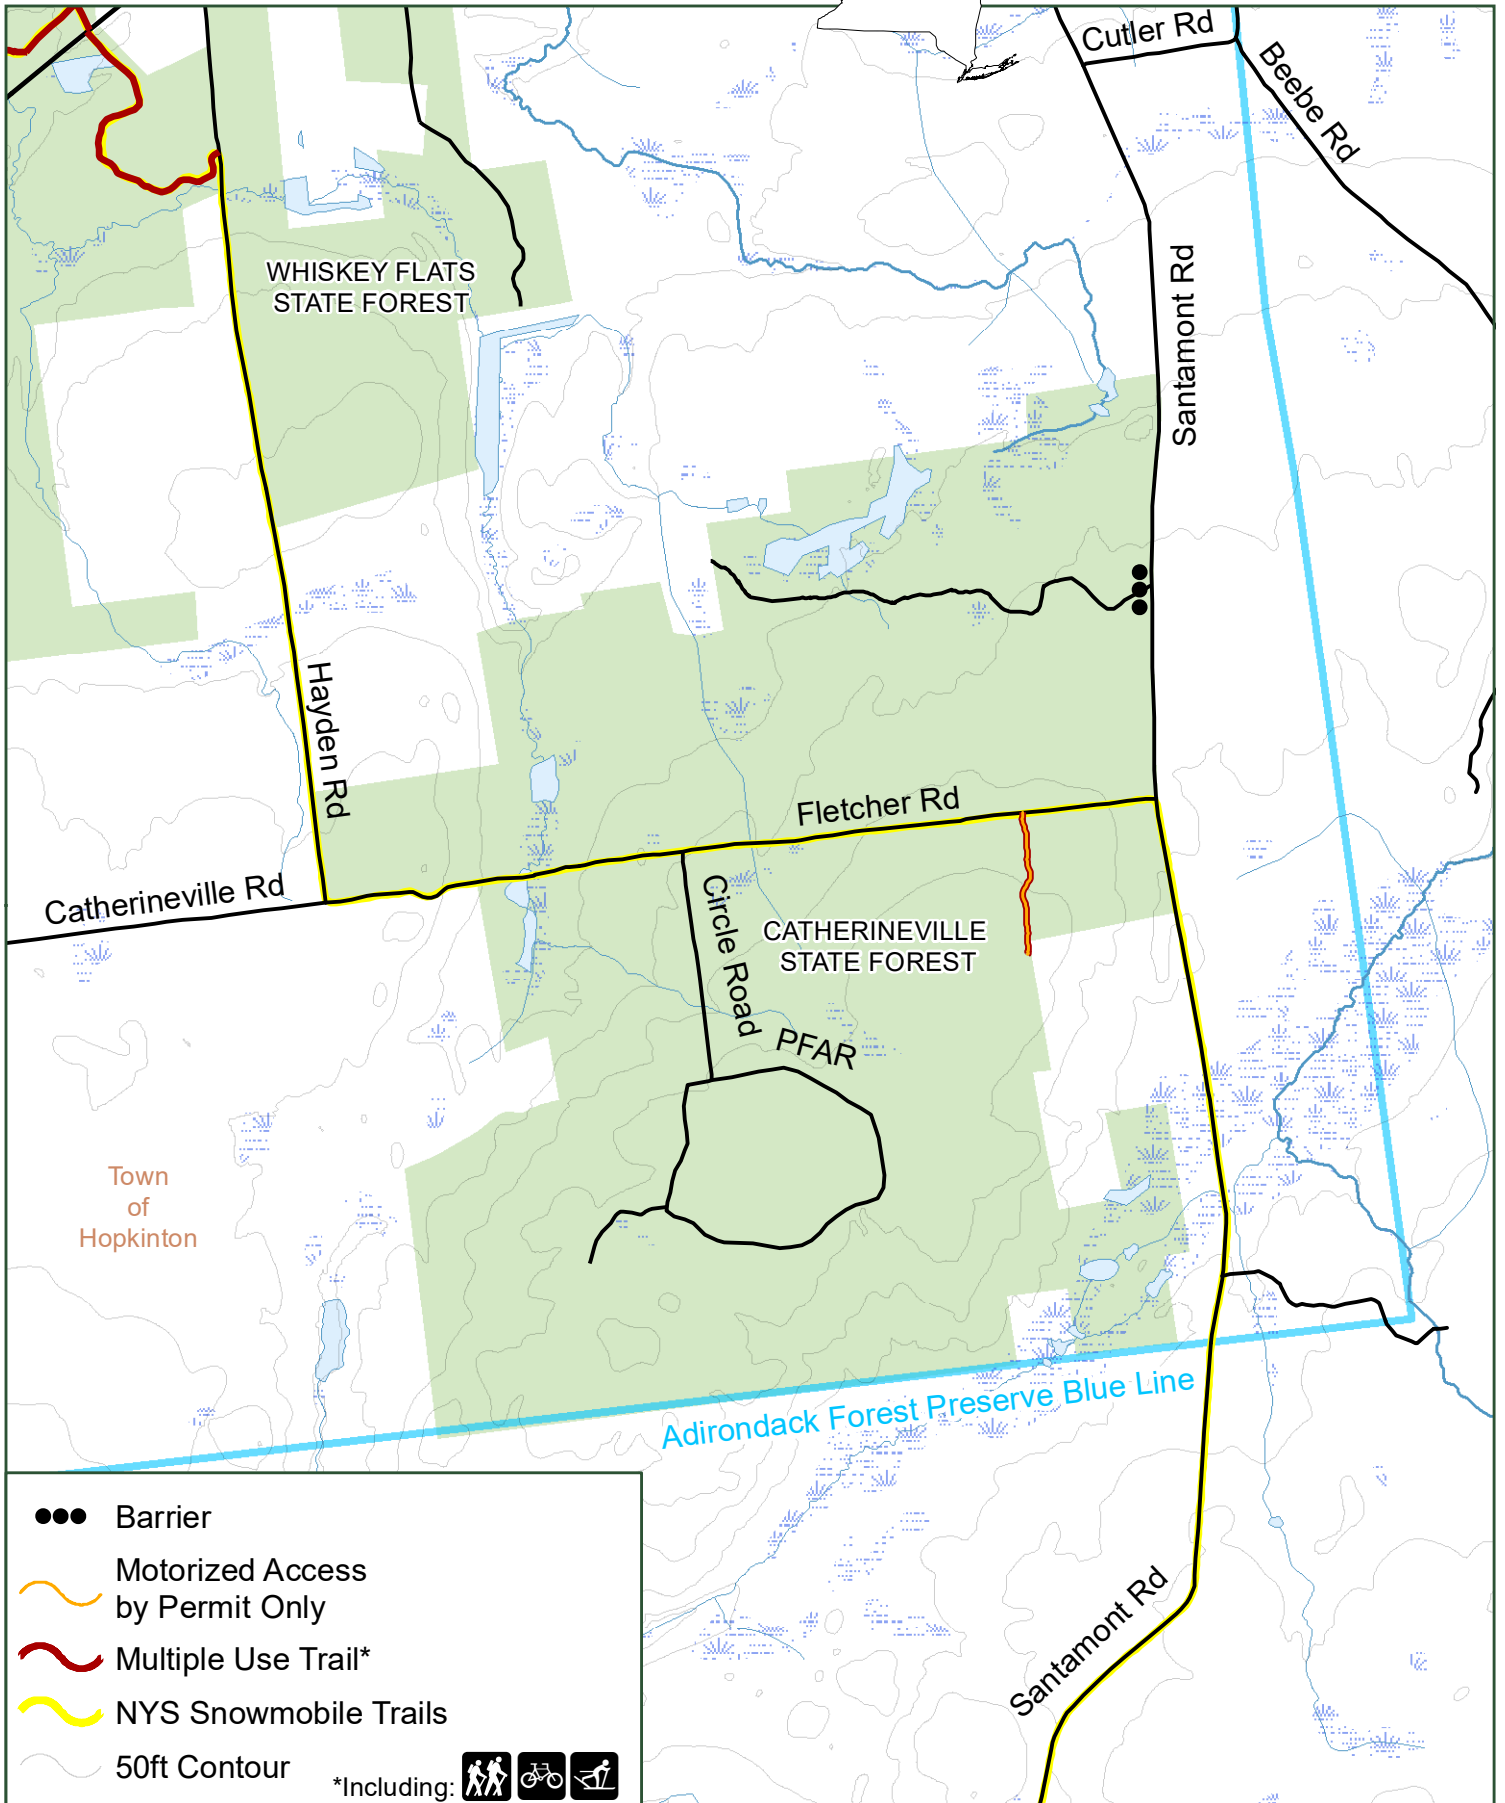

# Catherineville State Forest

Department of Environmental Conservation

0 0.25 0.5

1

Miles 2/22